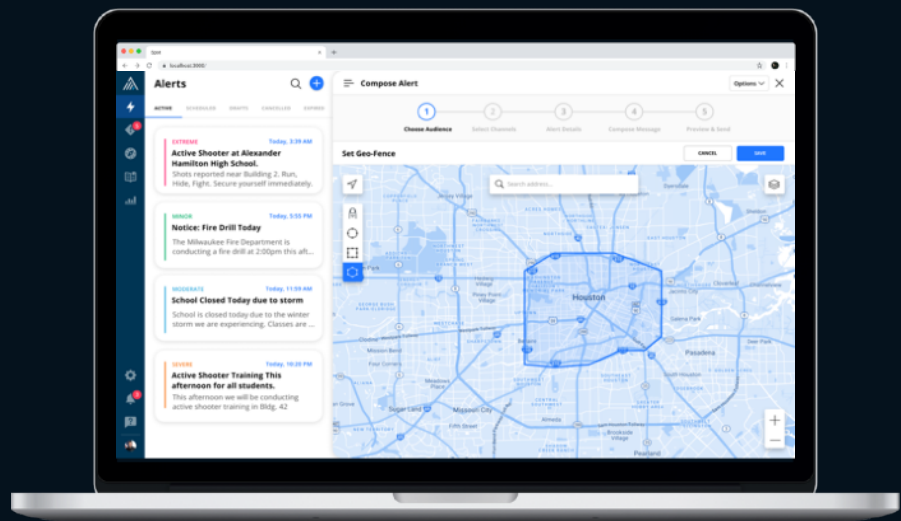

The **Integrated** School Safety Platform

Atlas One is an integrated School Safety platform that combines real-time alerting and geo-fenced communication, safety plan management and publishing, anonymous two-way tipping, and expedited law enforcement notifications via panic buttons and secure internal communications.

**Geo-Fenced
Messages & Alerts**

**Interactive Safety
Guides & Training**

**Anonymous
Two-Way Tipping**

**Panic Button
App**

Geo-Fenced Messages & Alerts

Send dynamic geo-fenced alerts to everyone inside a specific location such as a campus or building. Simply draw a geo-fence on a map and everyone inside will be alerted. Private messages can also be securely sent to campus security.

Interactive Safety Guides & Training

With Atlas One's No-Code App Builder, publish interactive safety guides and resources such as active shooter training, directories, safety maps, and plans. Guides will be immediately updated for students to access through the Atlas One app.

Anonymous Two-way Tipping

Students can anonymously report crime tips, bullying, and suspicious activity, and even enter into a live two-way chat with campus administration, security, or public safety officials. Tips include text, location, and multimedia such as photos and videos.