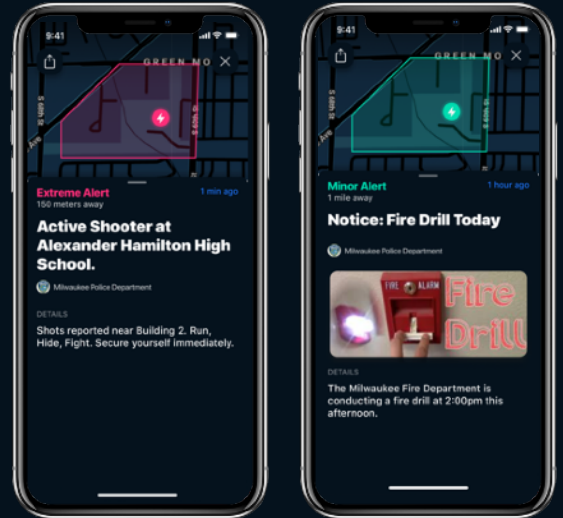

The **Integrated** School Safety Platform

Atlas One is an integrated School Safety platform that combines real-time alerting and geo-fenced communication, safety plan management and publishing, anonymous two-way tipping, and expedited law enforcement notifications via panic buttons and secure internal communications.

**Geo-Fenced
Messages & Alerts**

**Interactive Safety
Guides & Training**

**Anonymous
Two-Way Tipping**

**Panic Button
App**

Geo-Fenced Messages & Alerts

Send dynamic geo-fenced alerts to everyone inside a specific location such as a campus or building. Simply draw a geo-fence on a map and everyone inside will be alerted. Private messages can also be securely sent to campus security.

Interactive Safety Guides & Training

With Atlas One's No-Code App Builder, publish interactive safety guides and resources such as active shooter training, directories, safety maps, and plans. Guides will be immediately updated for students to access through the Atlas One app.

Anonymous Two-way Tipping

Students can anonymously report crime tips, bullying, and suspicious activity, and even enter into a live two-way chat with campus administration, security, or public safety officials. Tips include text, location, and multimedia such as photos and videos.