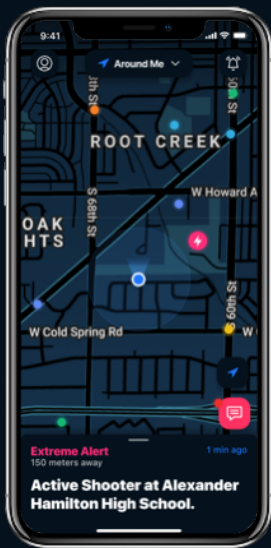

The **Integrated** School Safety Platform

Atlas One is an integrated School Safety platform that combines real-time alerting and geo-fenced communication, safety plan management and publishing, anonymous two-way tipping, and expedited law enforcement notifications via panic buttons and secure internal communications.

**Geo-Fenced
Messages & Alerts**

**Interactive Safety
Guides & Training**

**Anonymous
Two-Way Tipping**

**Panic Button
App**

Geo-Fenced Messages & Alerts

Send dynamic geo-fenced alerts to everyone inside a specific location such as a campus or building. Simply draw a geo-fence on a map and everyone inside will be alerted. Private messages can also be securely sent to campus security.

Interactive Safety Guides & Training

With Atlas One's No-Code App Builder, publish interactive safety guides and resources such as active shooter training, directories, safety maps, and plans. Guides will be immediately updated for students to access through the Atlas One app.

Anonymous Two-way Tipping

Students can anonymously report crime tips, bullying, and suspicious activity, and even enter into a live two-way chat with campus administration, security, or public safety officials. Tips include text, location, and multimedia such as photos and videos.