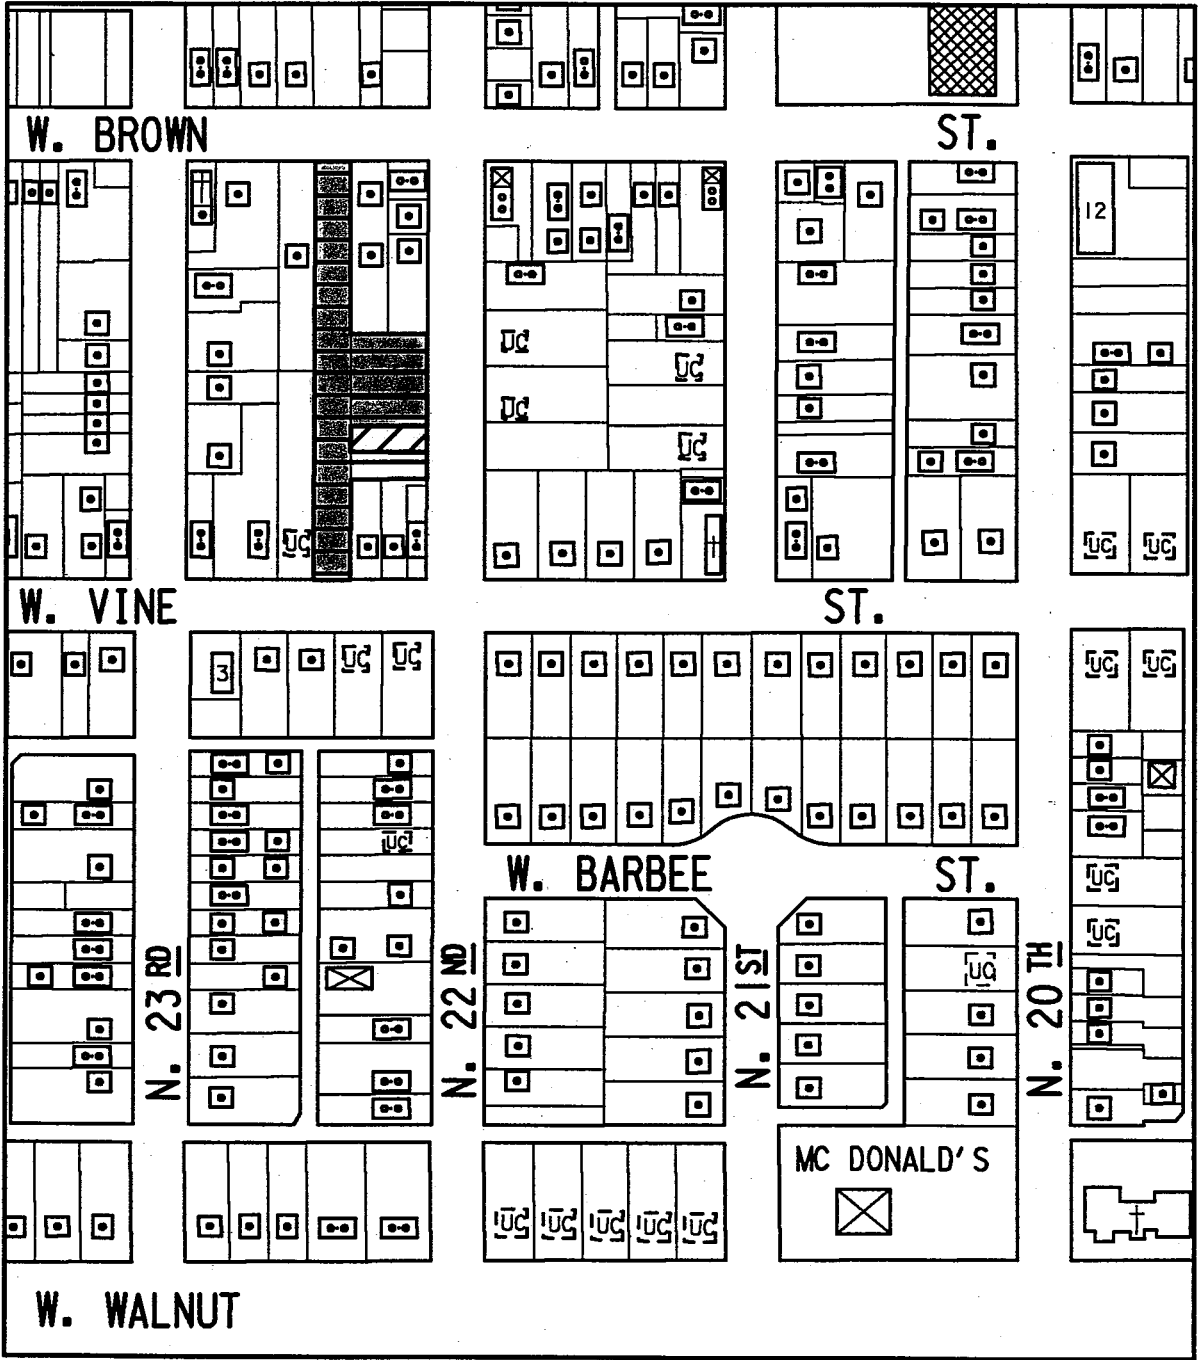

## 1921-23 North 22nd Street CityHomes Phase II

 Proposed blight designation/sale

 Adjacent RACM land