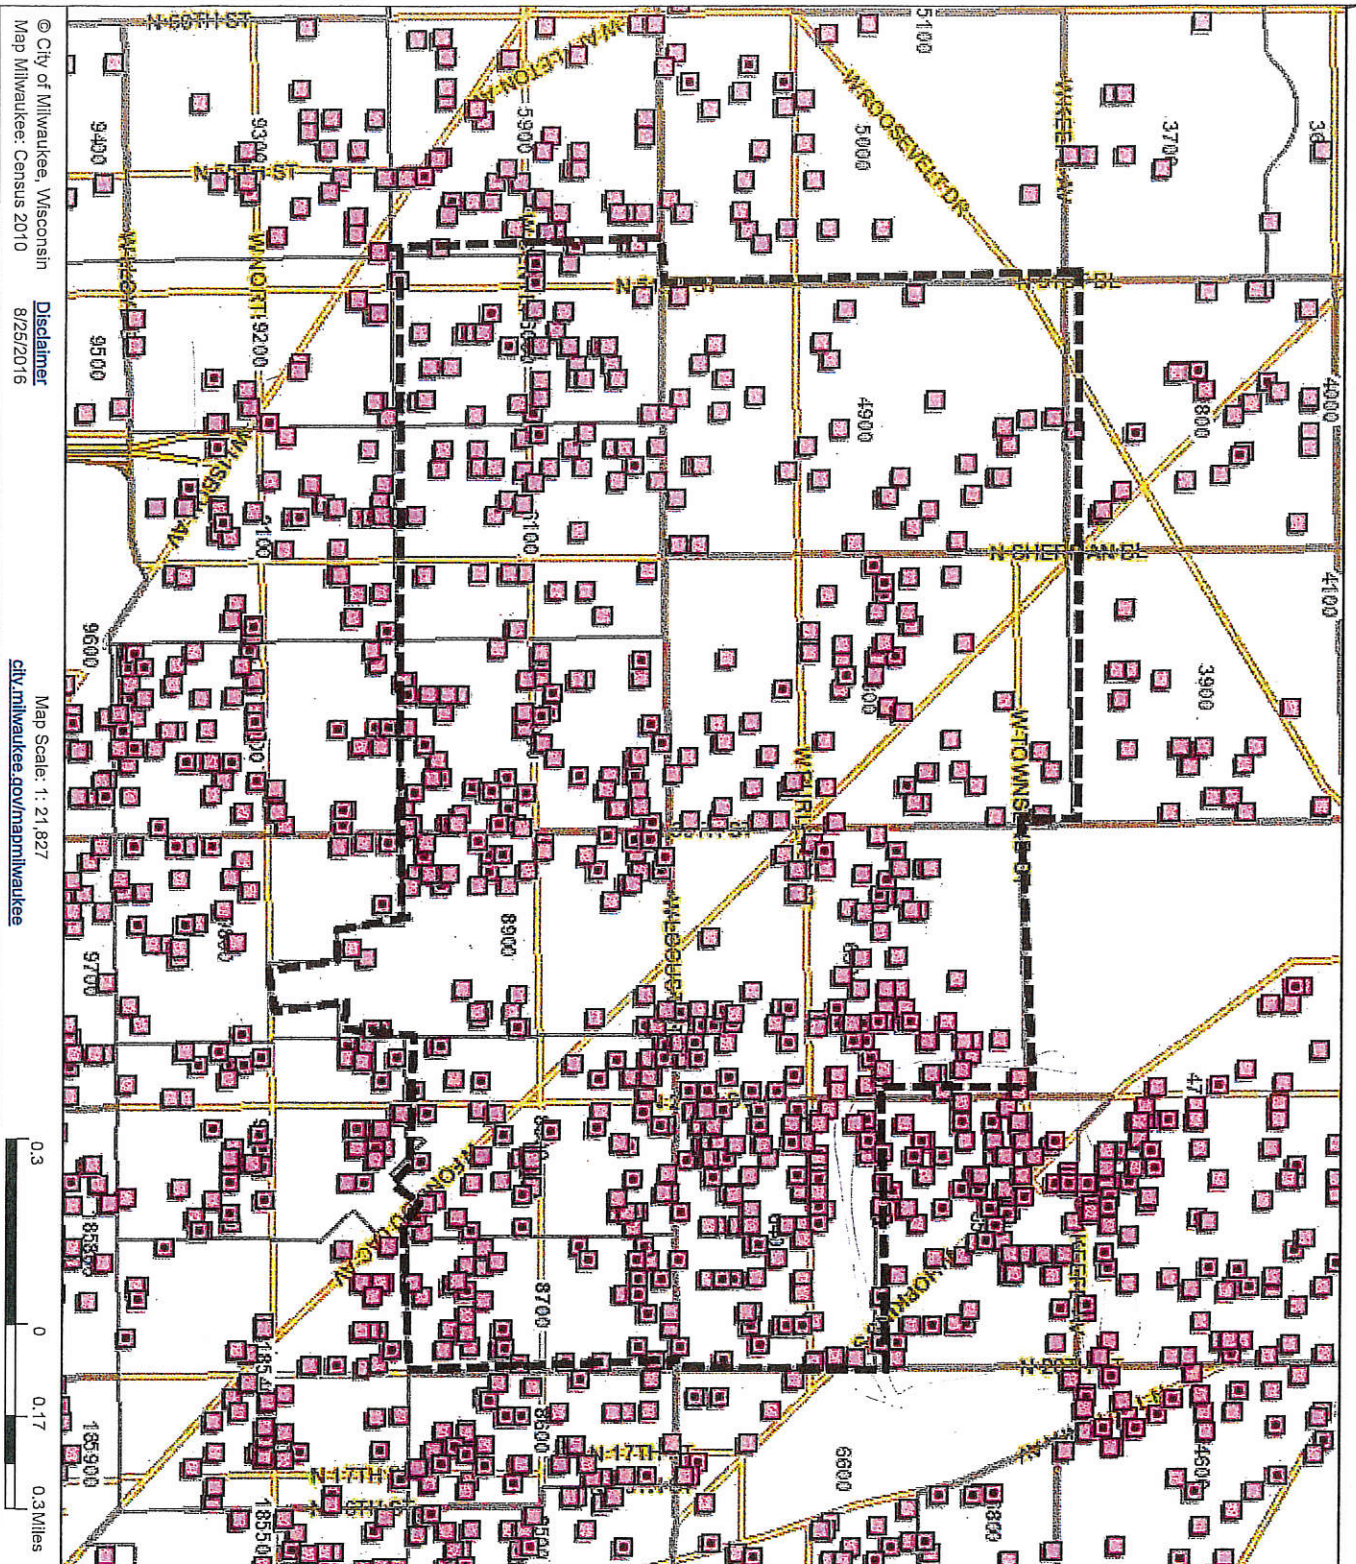

# Strong Neighborhoods - Vacant Buildings

City of Milwaukee, Wisconsin

### - Legend -

- 2010 census tracts
- City limits
- Freeways 25,000
- Freeways
- Exit ramps
- Entry ramps
- Ramps
- Major streets 100,000
- Vacant buildings
- City owned
- Privately owned

### - Notes -

Map Scale: 1: 21,827

City of Milwaukee, Wisconsin  
Map Milwaukee: Census 2010  
Disclaimer  
8/29/2016

city.milwaukee.gov/mapmilwaukee