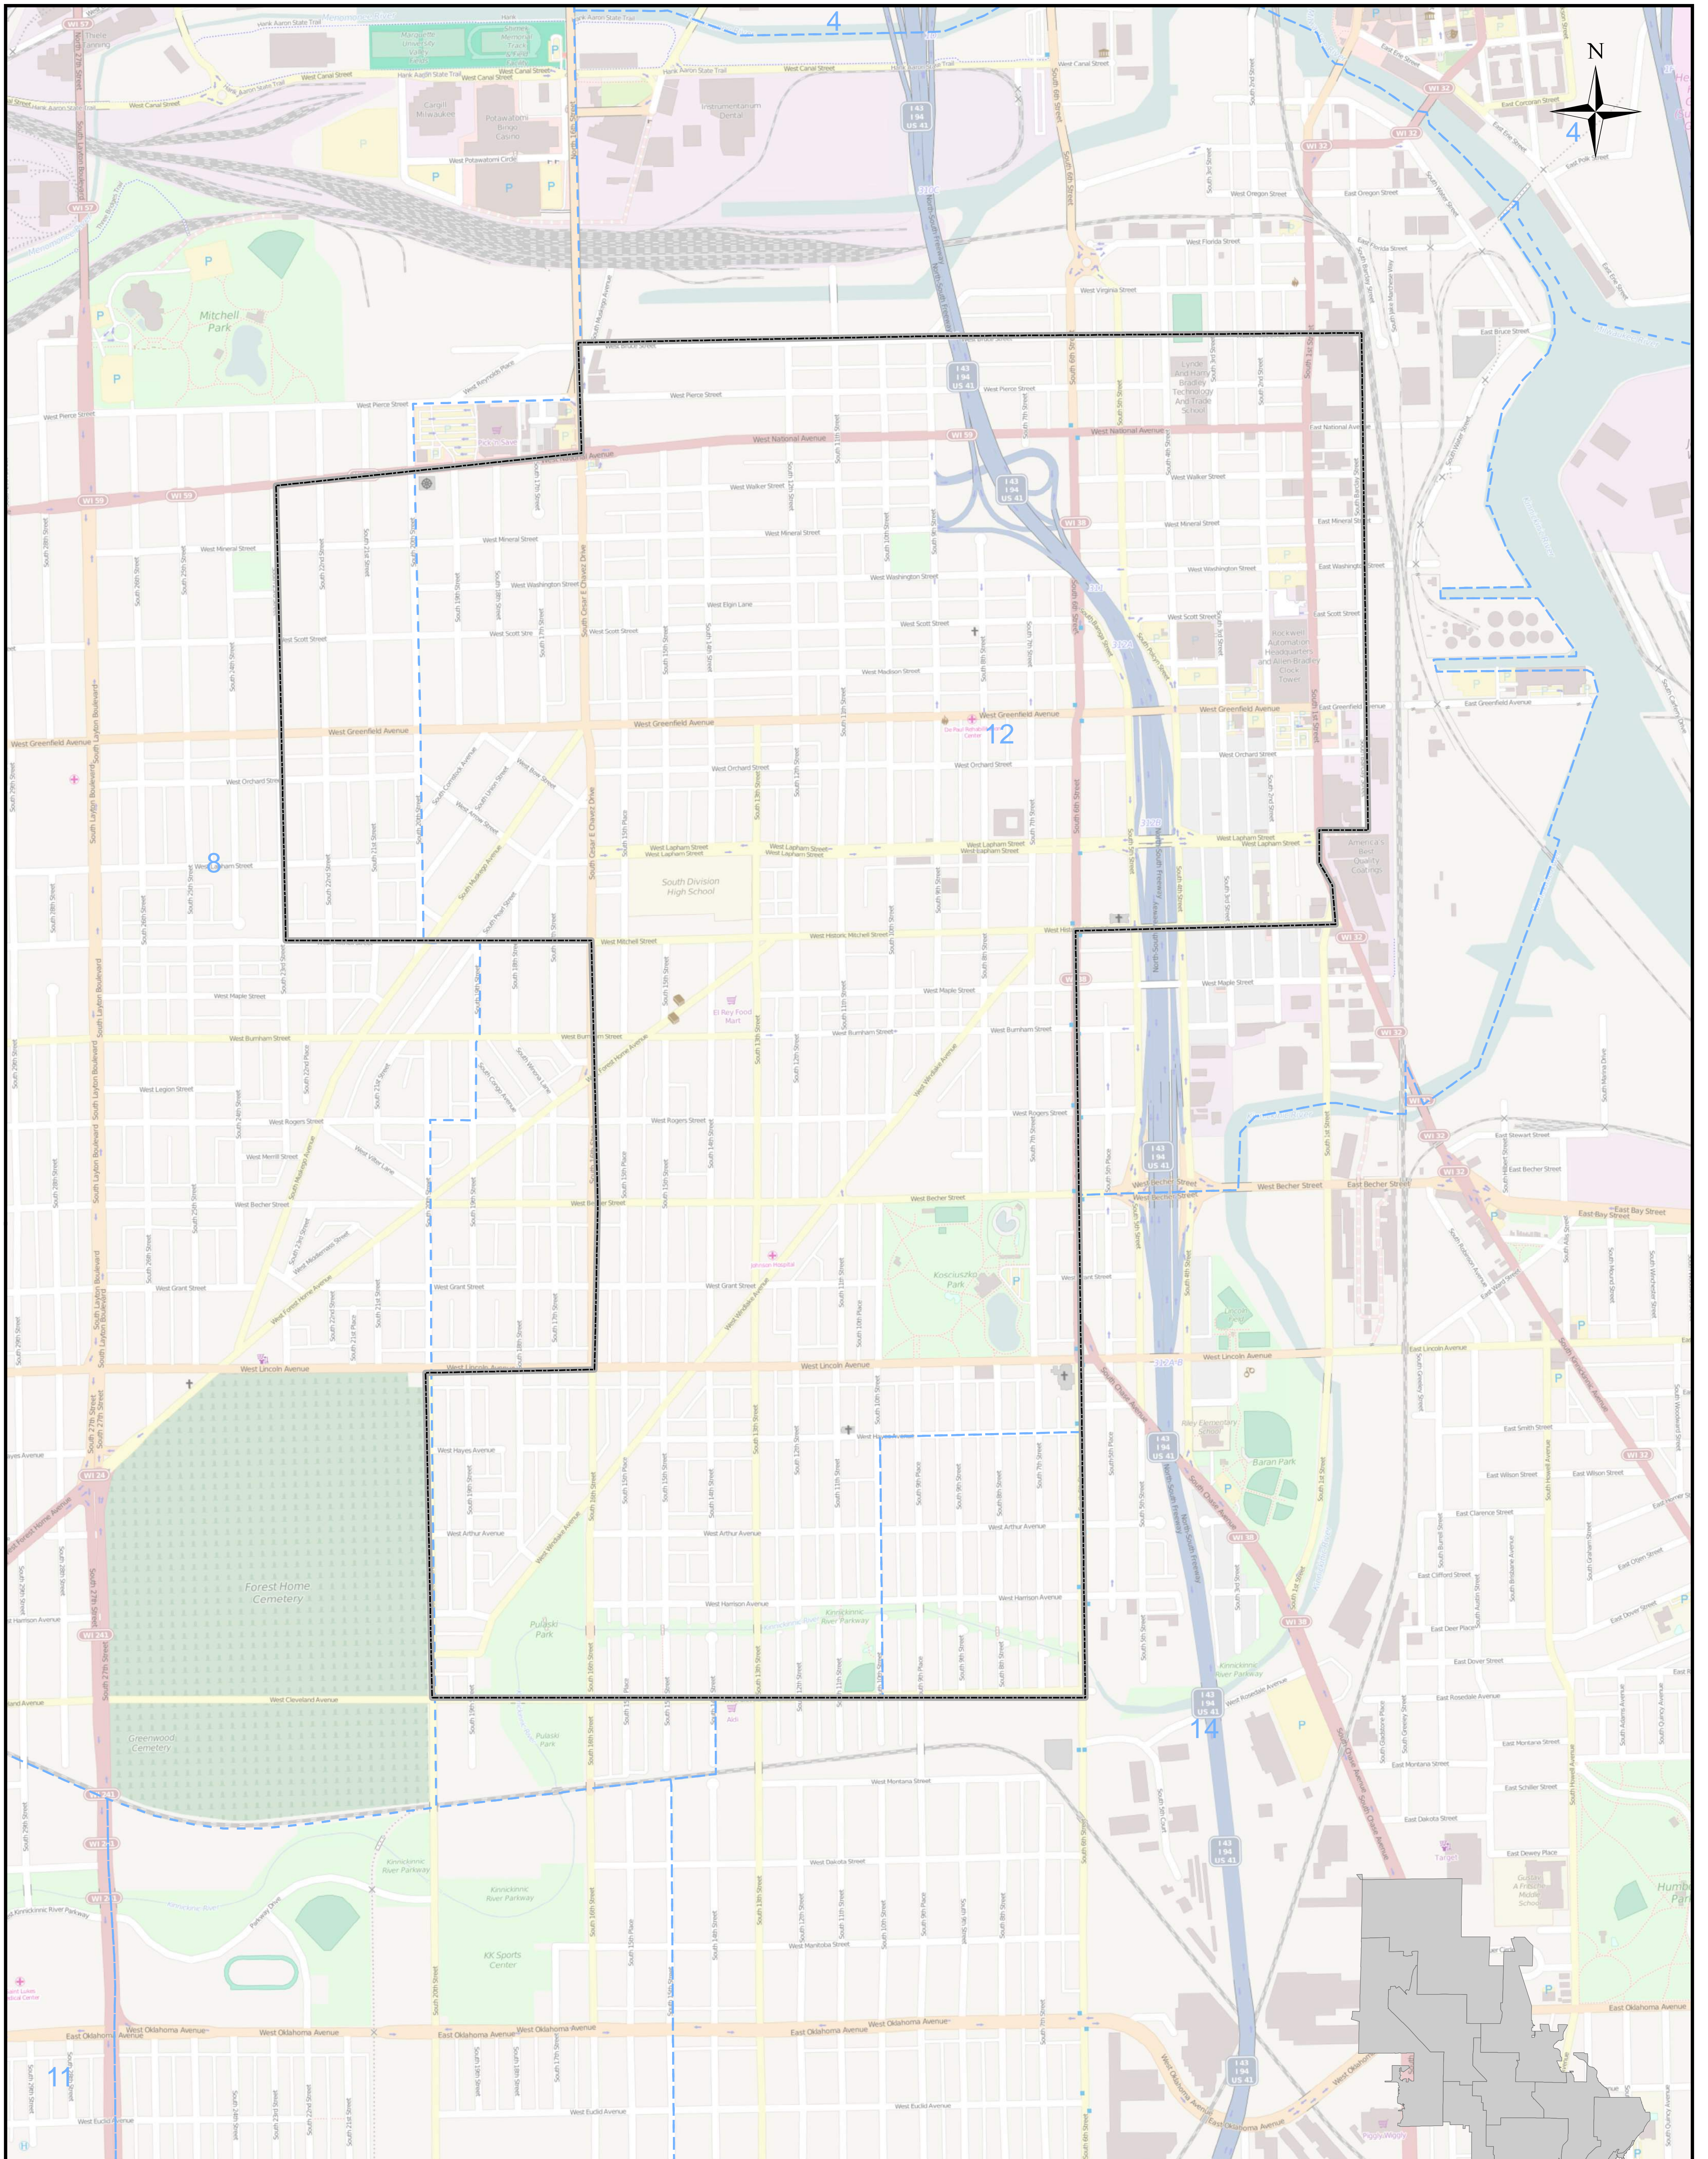

MILWAUKEE PROMISE ZONES

Near South Side

Prepared by:
Legislative Reference Bureau
City of Milwaukee
Room 307, City Hall
200 E. Wells Street
Milwaukee, WI 53202
www.milwaukee.gov/lrb

— Promise Zone Boundaries

- - - Ald. District Boundaries