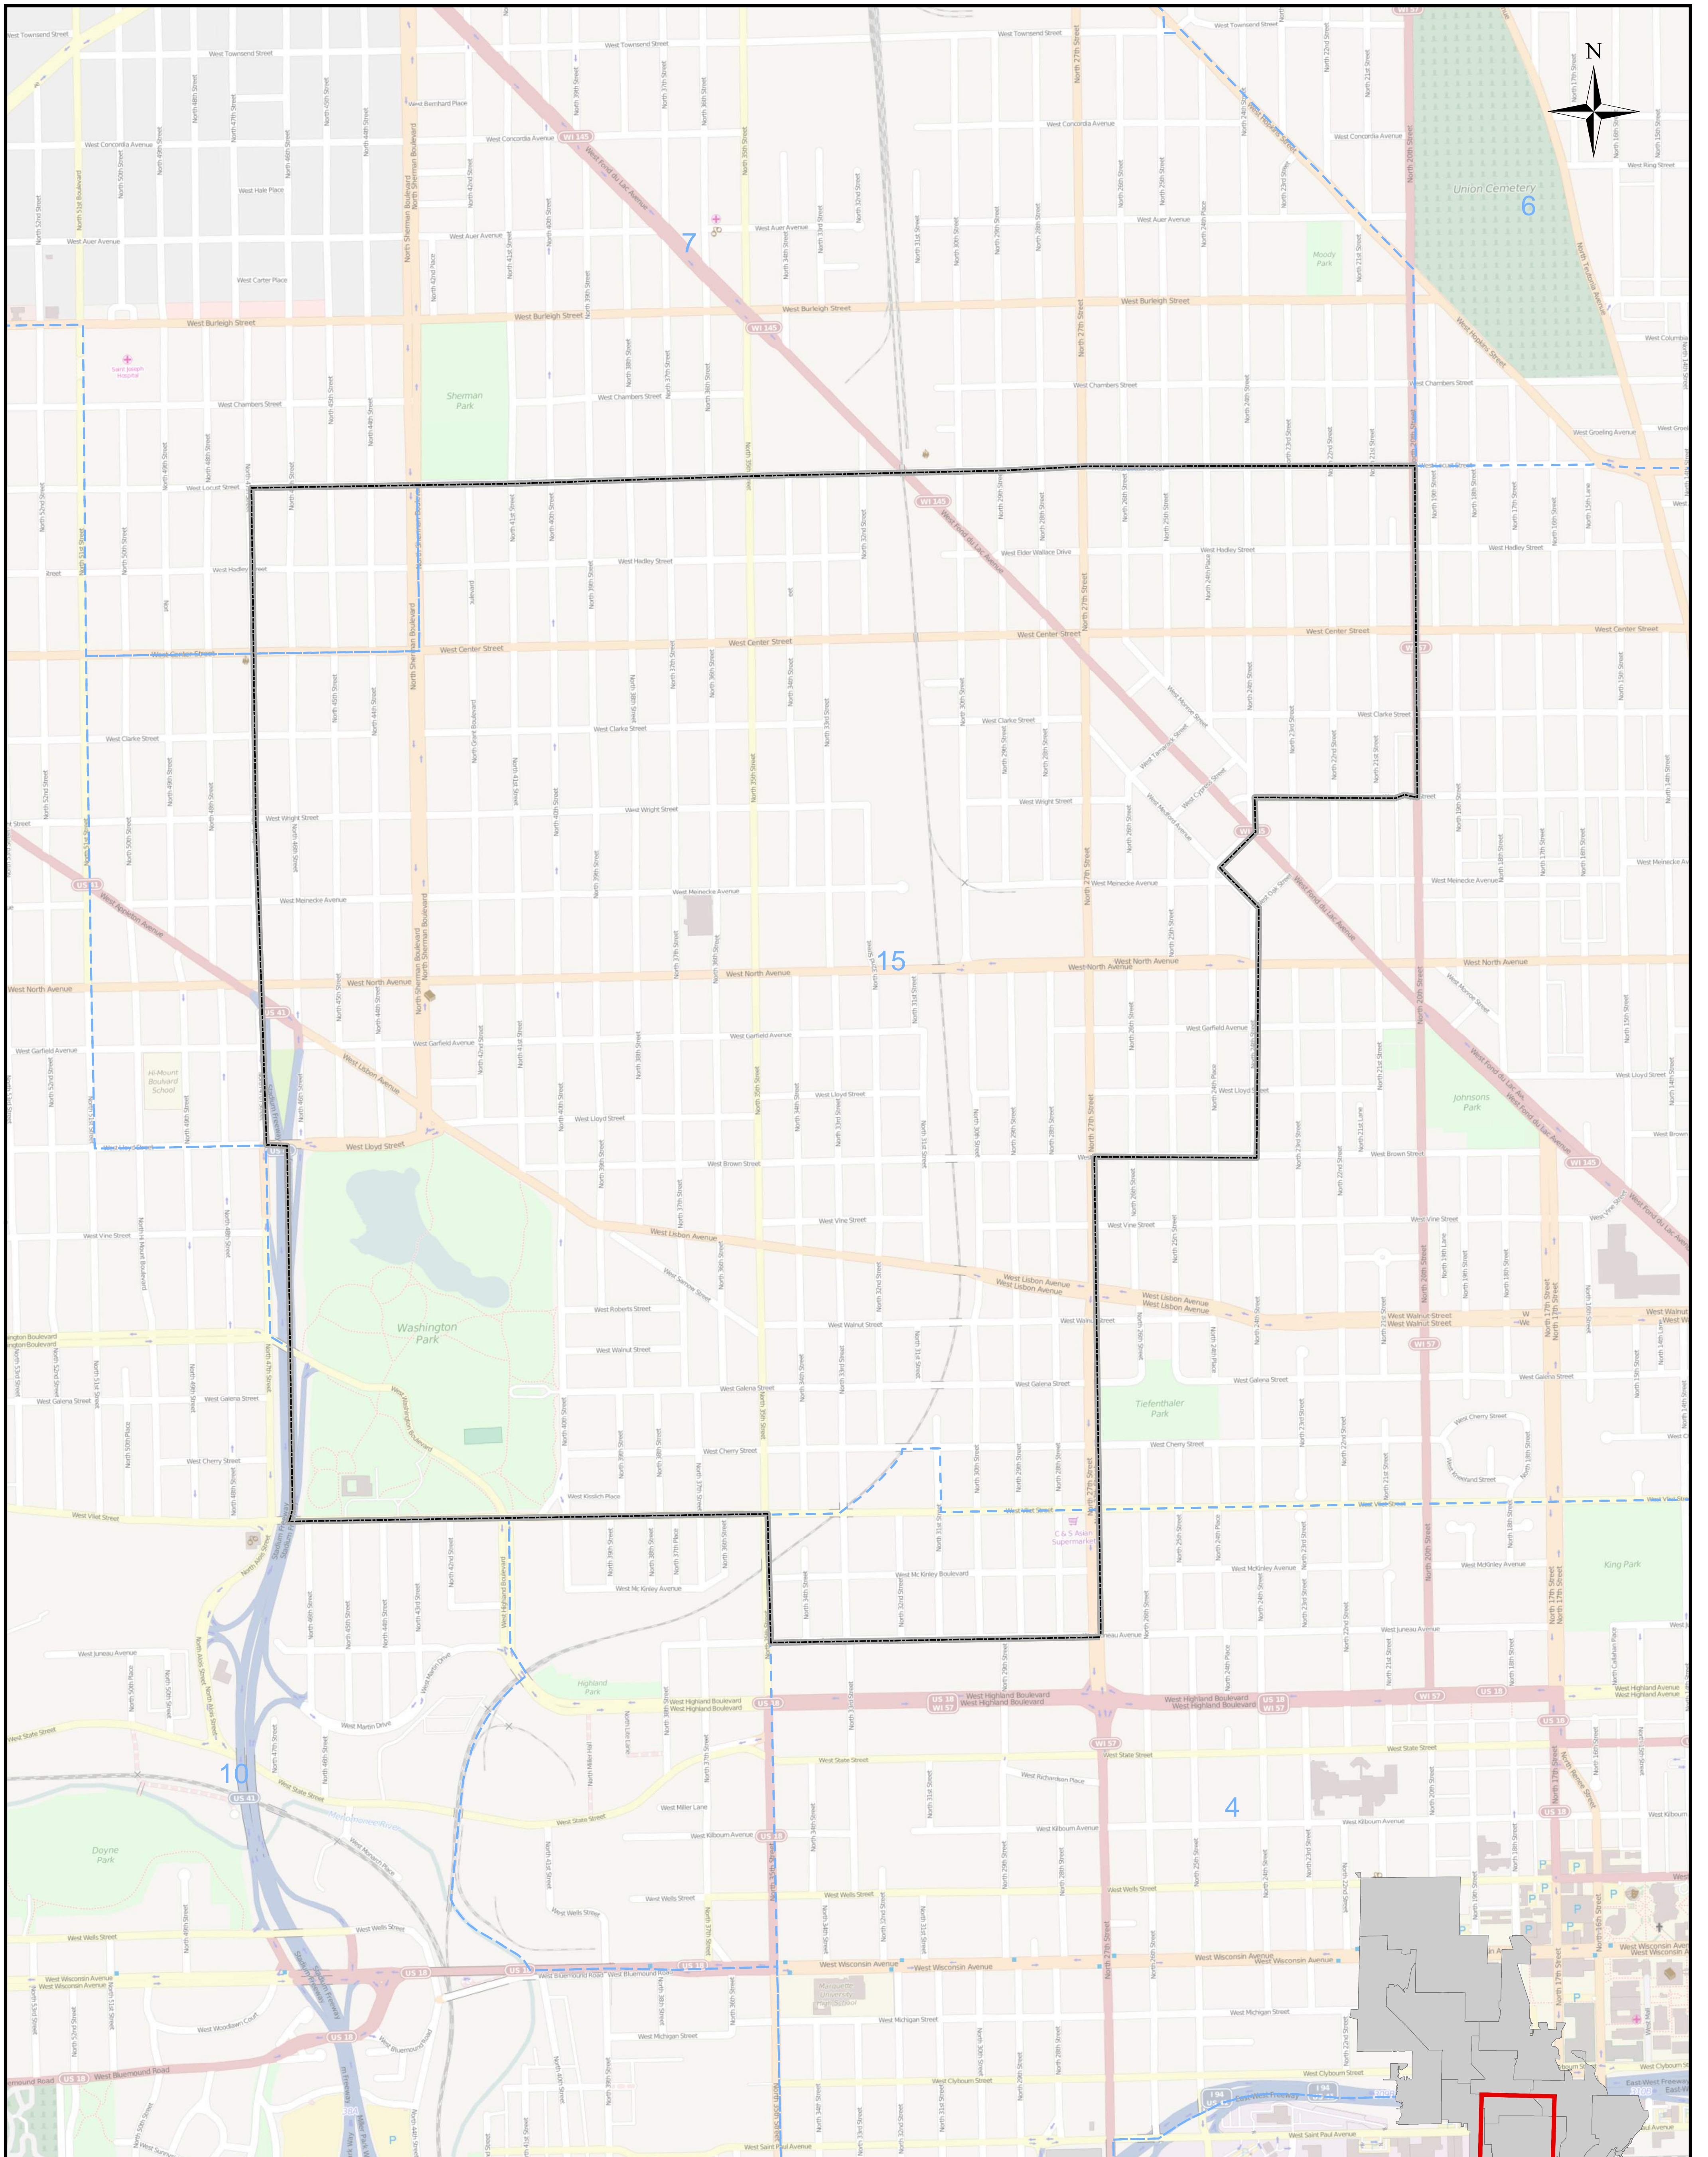

MILWAUKEE PROMISE ZONES

Washington Park

Prepared by:
Legislative Reference Bureau
City of Milwaukee
Room 307, City Hall
200 E. Wells Street
Milwaukee, WI 53202
www.milwaukee.gov/lrb

— Promise Zone Boundaries

- - - Ald. District Boundaries