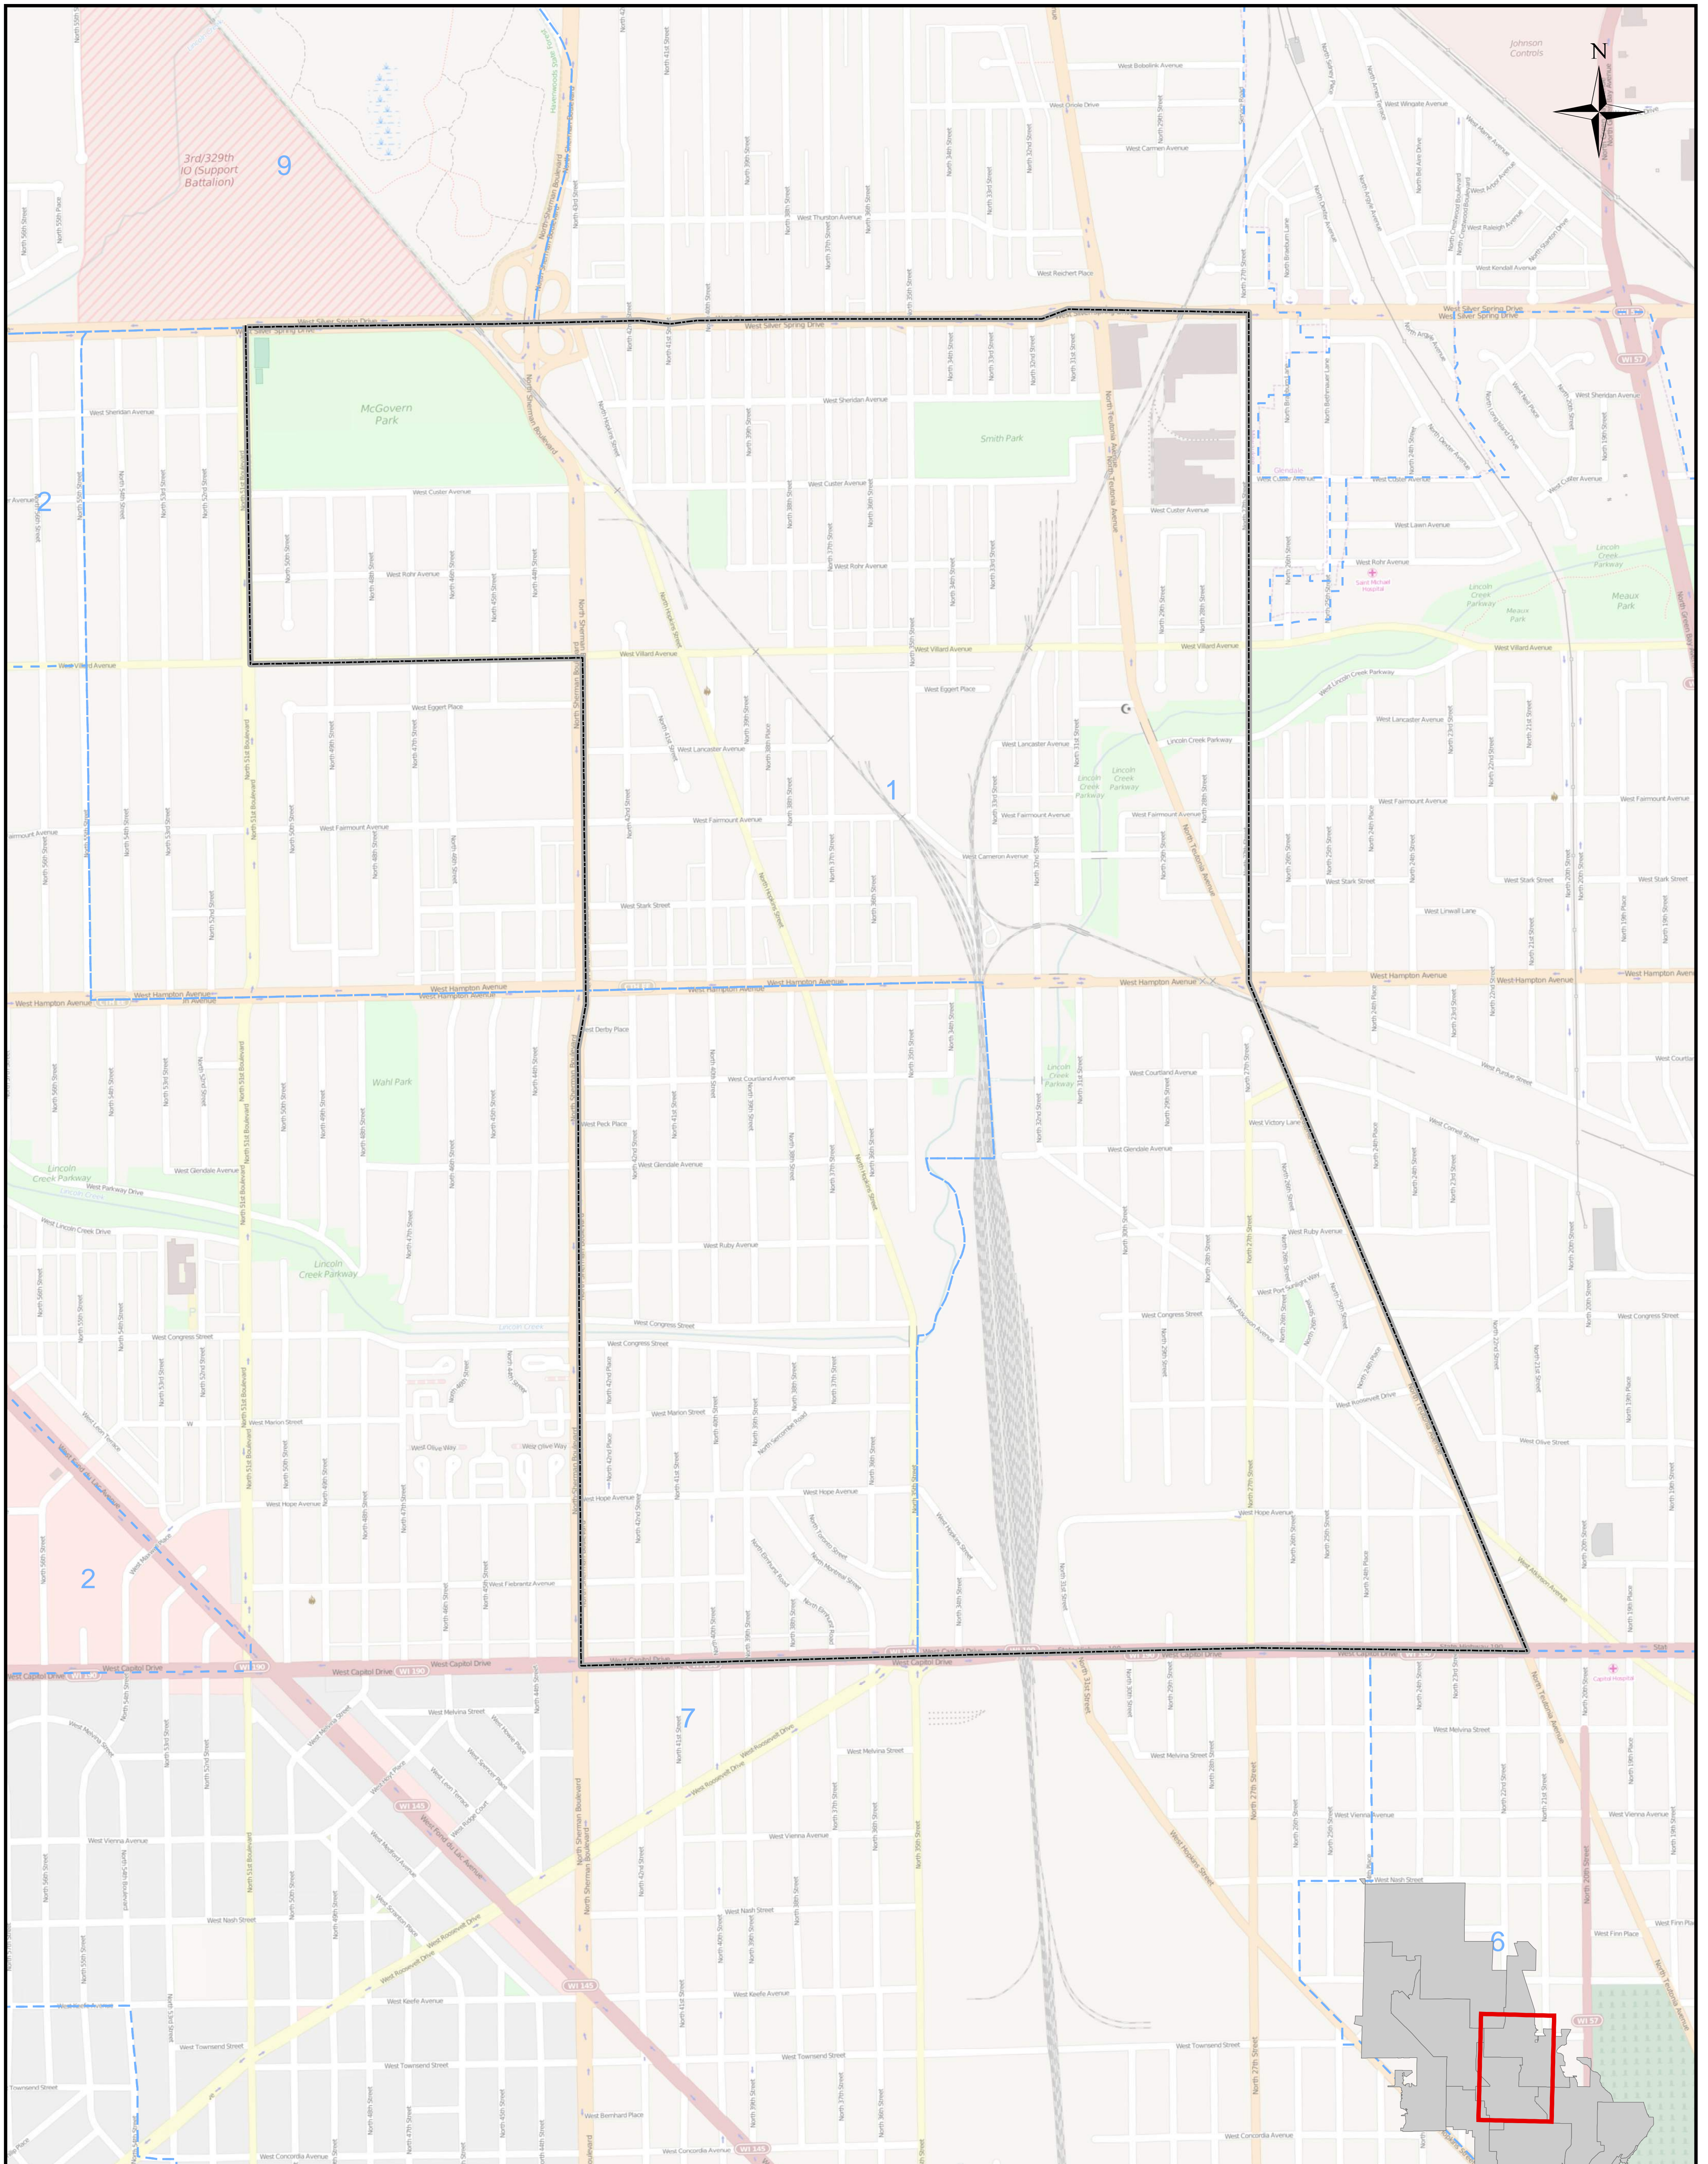

MILWAUKEE PROMISE ZONES

Preliminary Boundaries

Prepared by:
Legislative Reference Bureau
City of Milwaukee
Room 307, City Hall
200 E. Wells Sreet
Milwaukee, WI 53202
www.milwaukee.gov/lrb

— Promise Zone Boundaries
- - - Ald. District Boundaries

0 0.45 0.9 1.35 1.8 2.25 Miles
1 in = 1,777 ft

MILWAUKEE PROMISE ZONES

Greater Old North Milwaukee

Prepared by:
 Legislative Reference Bureau
 City of Milwaukee
 Room 307, City Hall
 200 E. Wells Street
 Milwaukee, WI 53202
www.milwaukee.gov/lrb

— Promise Zone Boundaries

- - - Ald. District Boundaries