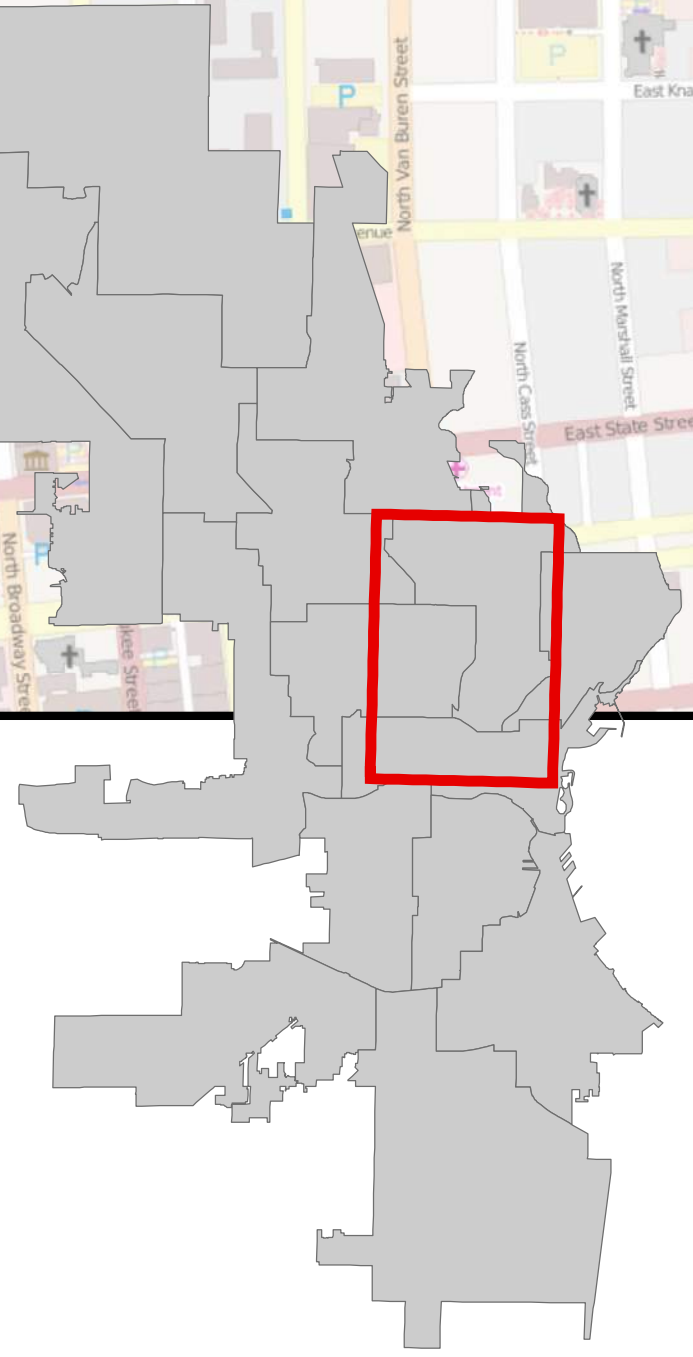

MILWAUKEE PROMISE ZONES

Preliminary Boundaries

Prepared by:
Legislative Reference Bureau
City of Milwaukee
Room 307, City Hall
200 E. Wells Sreet
Milwaukee, WI 53202
www.milwaukee.gov/lrb

— Promise Zone Boundaries
- - - Ald. District Boundaries

0 0.45 0.9 1.35 1.8 2.25 Miles
1 in = 1,777 ft

MILWAUKEE PROMISE ZONES

Greater Old North Milwaukee

Prepared by:
 Legislative Reference Bureau
 City of Milwaukee
 Room 307, City Hall
 200 E. Wells Street
 Milwaukee, WI 53202
www.milwaukee.gov/lrb

— Promise Zone Boundaries
 - - - Ald. District Boundaries

MILWAUKEE PROMISE ZONES

Division/Harambee

Prepared by:
 Legislative Reference Bureau
 City of Milwaukee
 Room 307, City Hall
 200 E. Wells Street
 Milwaukee, WI 53202
www.milwaukee.gov/lrb

— Promise Zone Boundaries

- - - Ald. District Boundaries