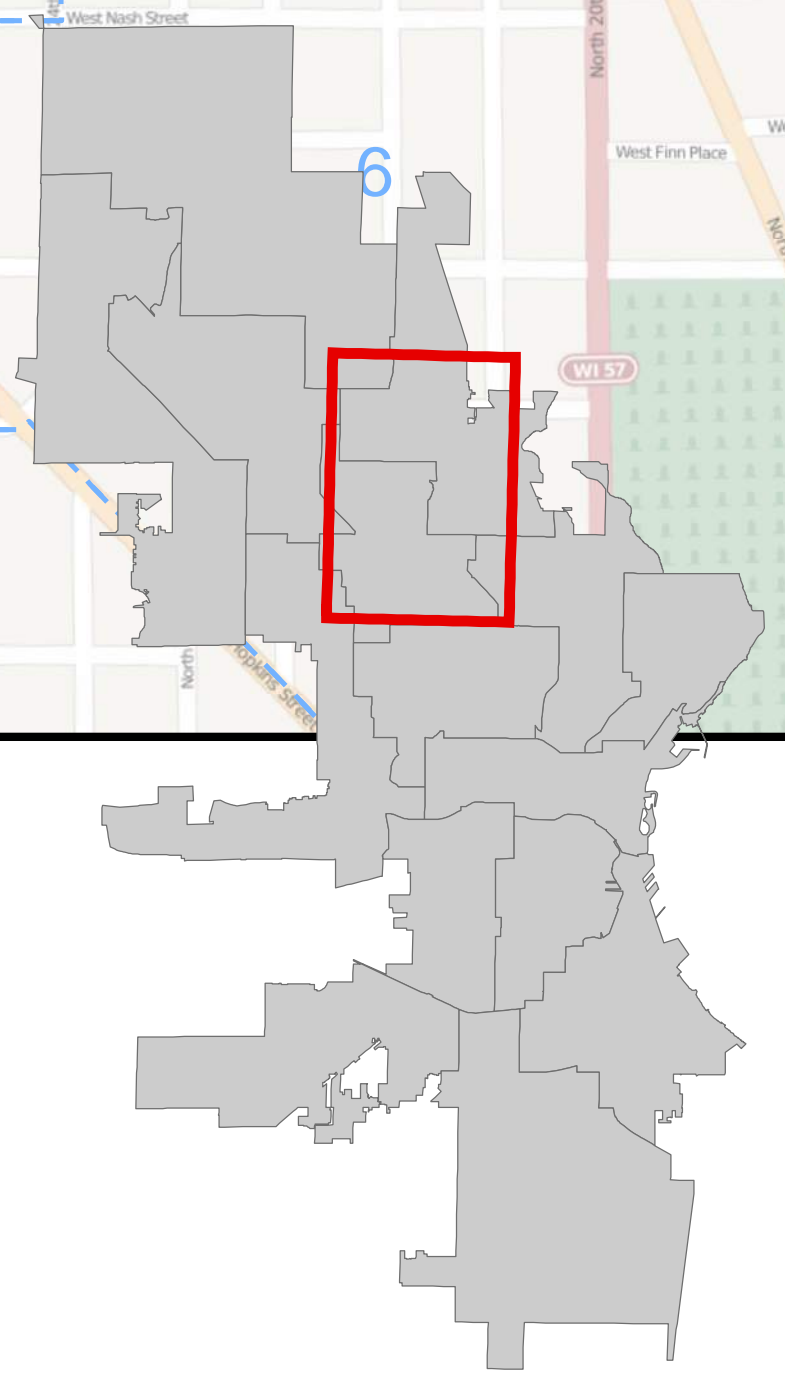

MILWAUKEE PROMISE ZONES

Preliminary Boundaries

Prepared by:
Legislative Reference Bureau
City of Milwaukee
Room 307, City Hall
200 E. Wells Sreet
Milwaukee, WI 53202
www.milwaukee.gov/lrb

— Promise Zone Boundaries
- - - Ald. District Boundaries

0 0.45 0.9 1.35 1.8 2.25 Miles
1 in = 1,777 ft

MILWAUKEE PROMISE ZONES

Greater Old North Milwaukee

Prepared by:
 Legislative Reference Bureau
 City of Milwaukee
 Room 307, City Hall
 200 E. Wells Street
 Milwaukee, WI 53202
www.milwaukee.gov/lrb

— Promise Zone Boundaries
 - - - Ald. District Boundaries

MILWAUKEE PROMISE ZONES

Division/Harambee

Prepared by:
 Legislative Reference Bureau
 City of Milwaukee
 Room 307, City Hall
 200 E. Wells Street
 Milwaukee, WI 53202
www.milwaukee.gov/lrb

— Promise Zone Boundaries

- - - Ald. District Boundaries