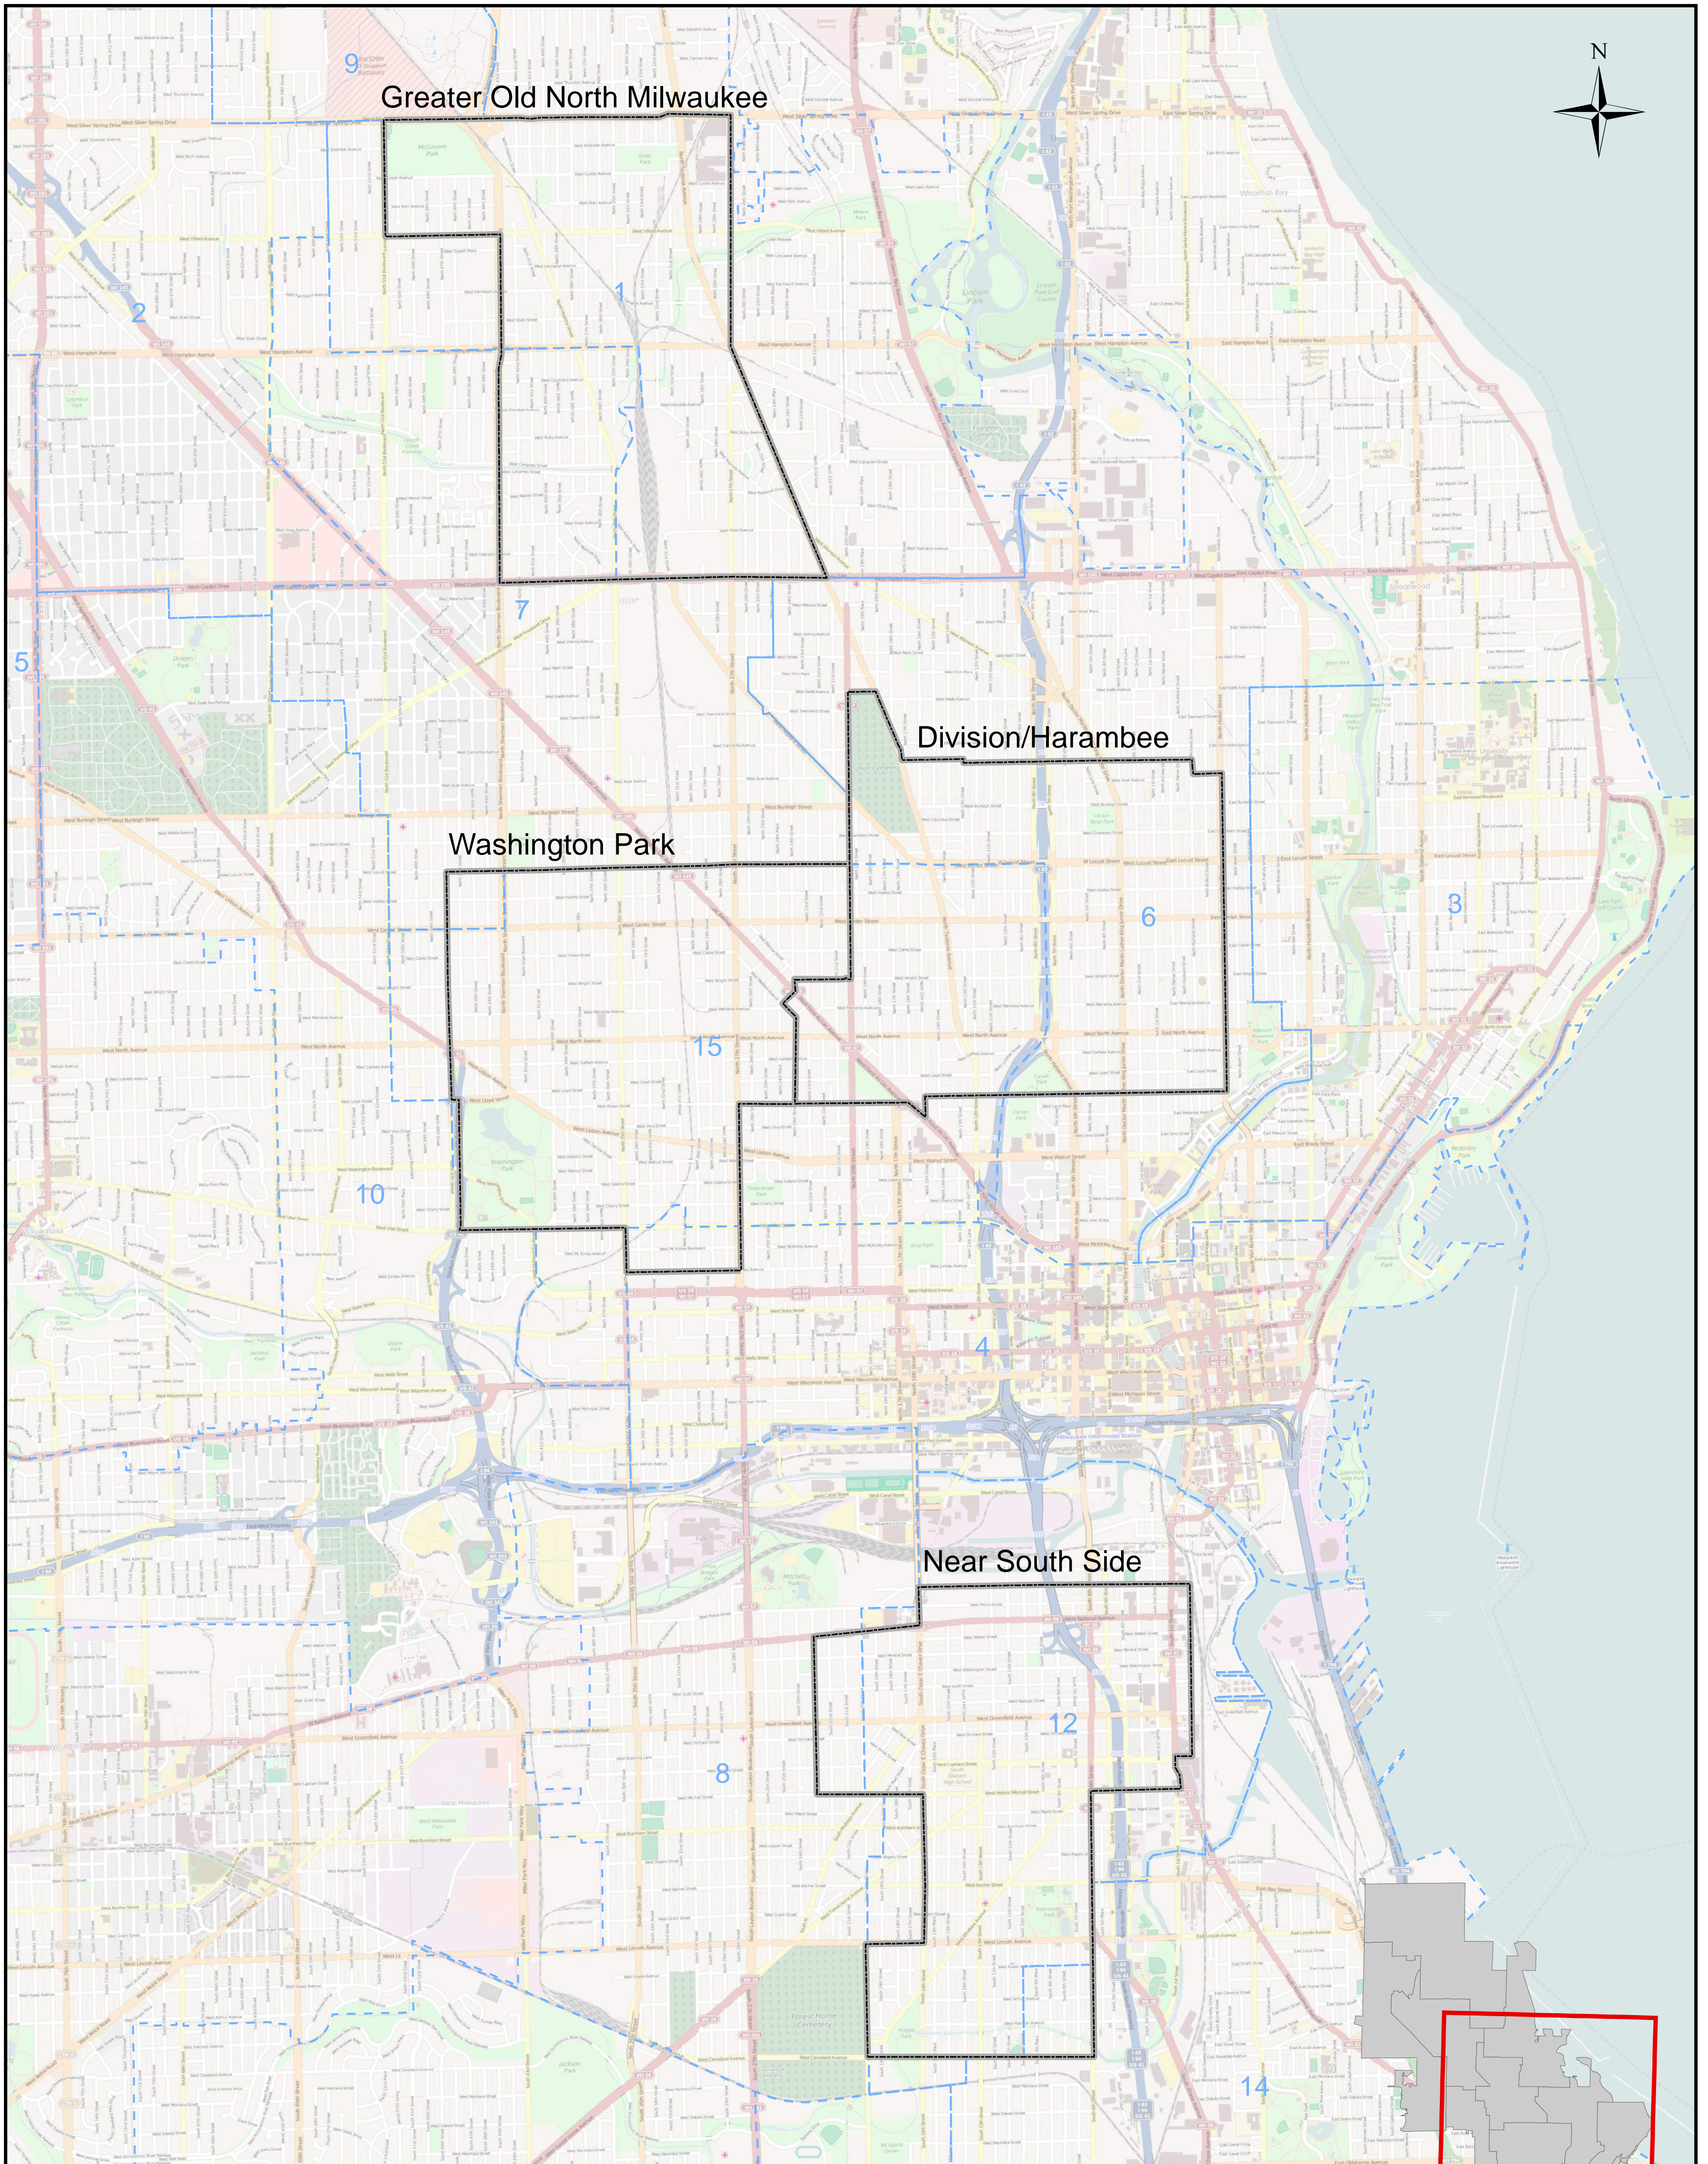

MILWAUKEE PROMISE ZONES

Preliminary Boundaries

Prepared by:
Legislative Reference Bureau
City of Milwaukee
Room 307, City Hall
200 E. Wells Sreet
Milwaukee, WI 53202
www.milwaukee.gov/lrb

— Promise Zone Boundaries
- - - Ald. District Boundaries

0 0.45 0.9 1.35 1.8 2.25 Miles
1 in = 1,777 ft

MILWAUKEE PROMISE ZONES

Greater Old North Milwaukee

Prepared by:
 Legislative Reference Bureau
 City of Milwaukee
 Room 307, City Hall
 200 E. Wells Street
 Milwaukee, WI 53202
www.milwaukee.gov/lrb

— Promise Zone Boundaries

- - - Ald. District Boundaries