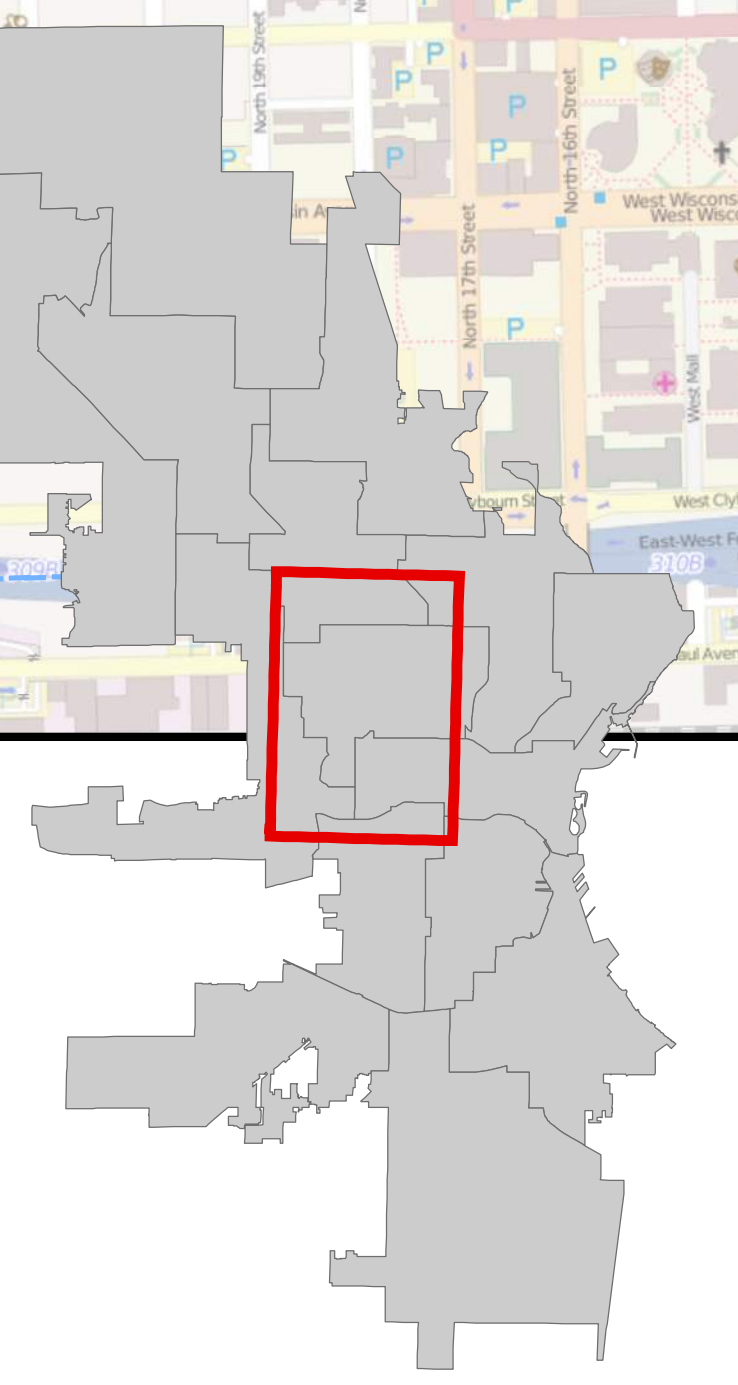

MILWAUKEE PROMISE ZONES

Preliminary Boundaries

Prepared by:
Legislative Reference Bureau
City of Milwaukee
Room 307, City Hall
200 E. Wells Sreet
Milwaukee, WI 53202
www.milwaukee.gov/lrb

— Promise Zone Boundaries
- - - Ald. District Boundaries

— Promise Zone Boundaries
 - - - Ald. District Boundaries

MILWAUKEE PROMISE ZONES

Division/Harambee

Prepared by:
 Legislative Reference Bureau
 City of Milwaukee
 Room 307, City Hall
 200 E. Wells Street
 Milwaukee, WI 53202
www.milwaukee.gov/lrb

— Promise Zone Boundaries

- - - Ald. District Boundaries

MILWAUKEE PROMISE ZONES

Washington Park

Prepared by:
 Legislative Reference Bureau
 City of Milwaukee
 Room 307, City Hall
 200 E. Wells Street
 Milwaukee, WI 53202
www.milwaukee.gov/lrb

— Promise Zone Boundaries

- - - Ald. District Boundaries

MILWAUKEE PROMISE ZONES

Near South Side

Prepared by:
 Legislative Reference Bureau
 City of Milwaukee
 Room 307, City Hall
 200 E. Wells Street
 Milwaukee, WI 53202
www.milwaukee.gov/lrb