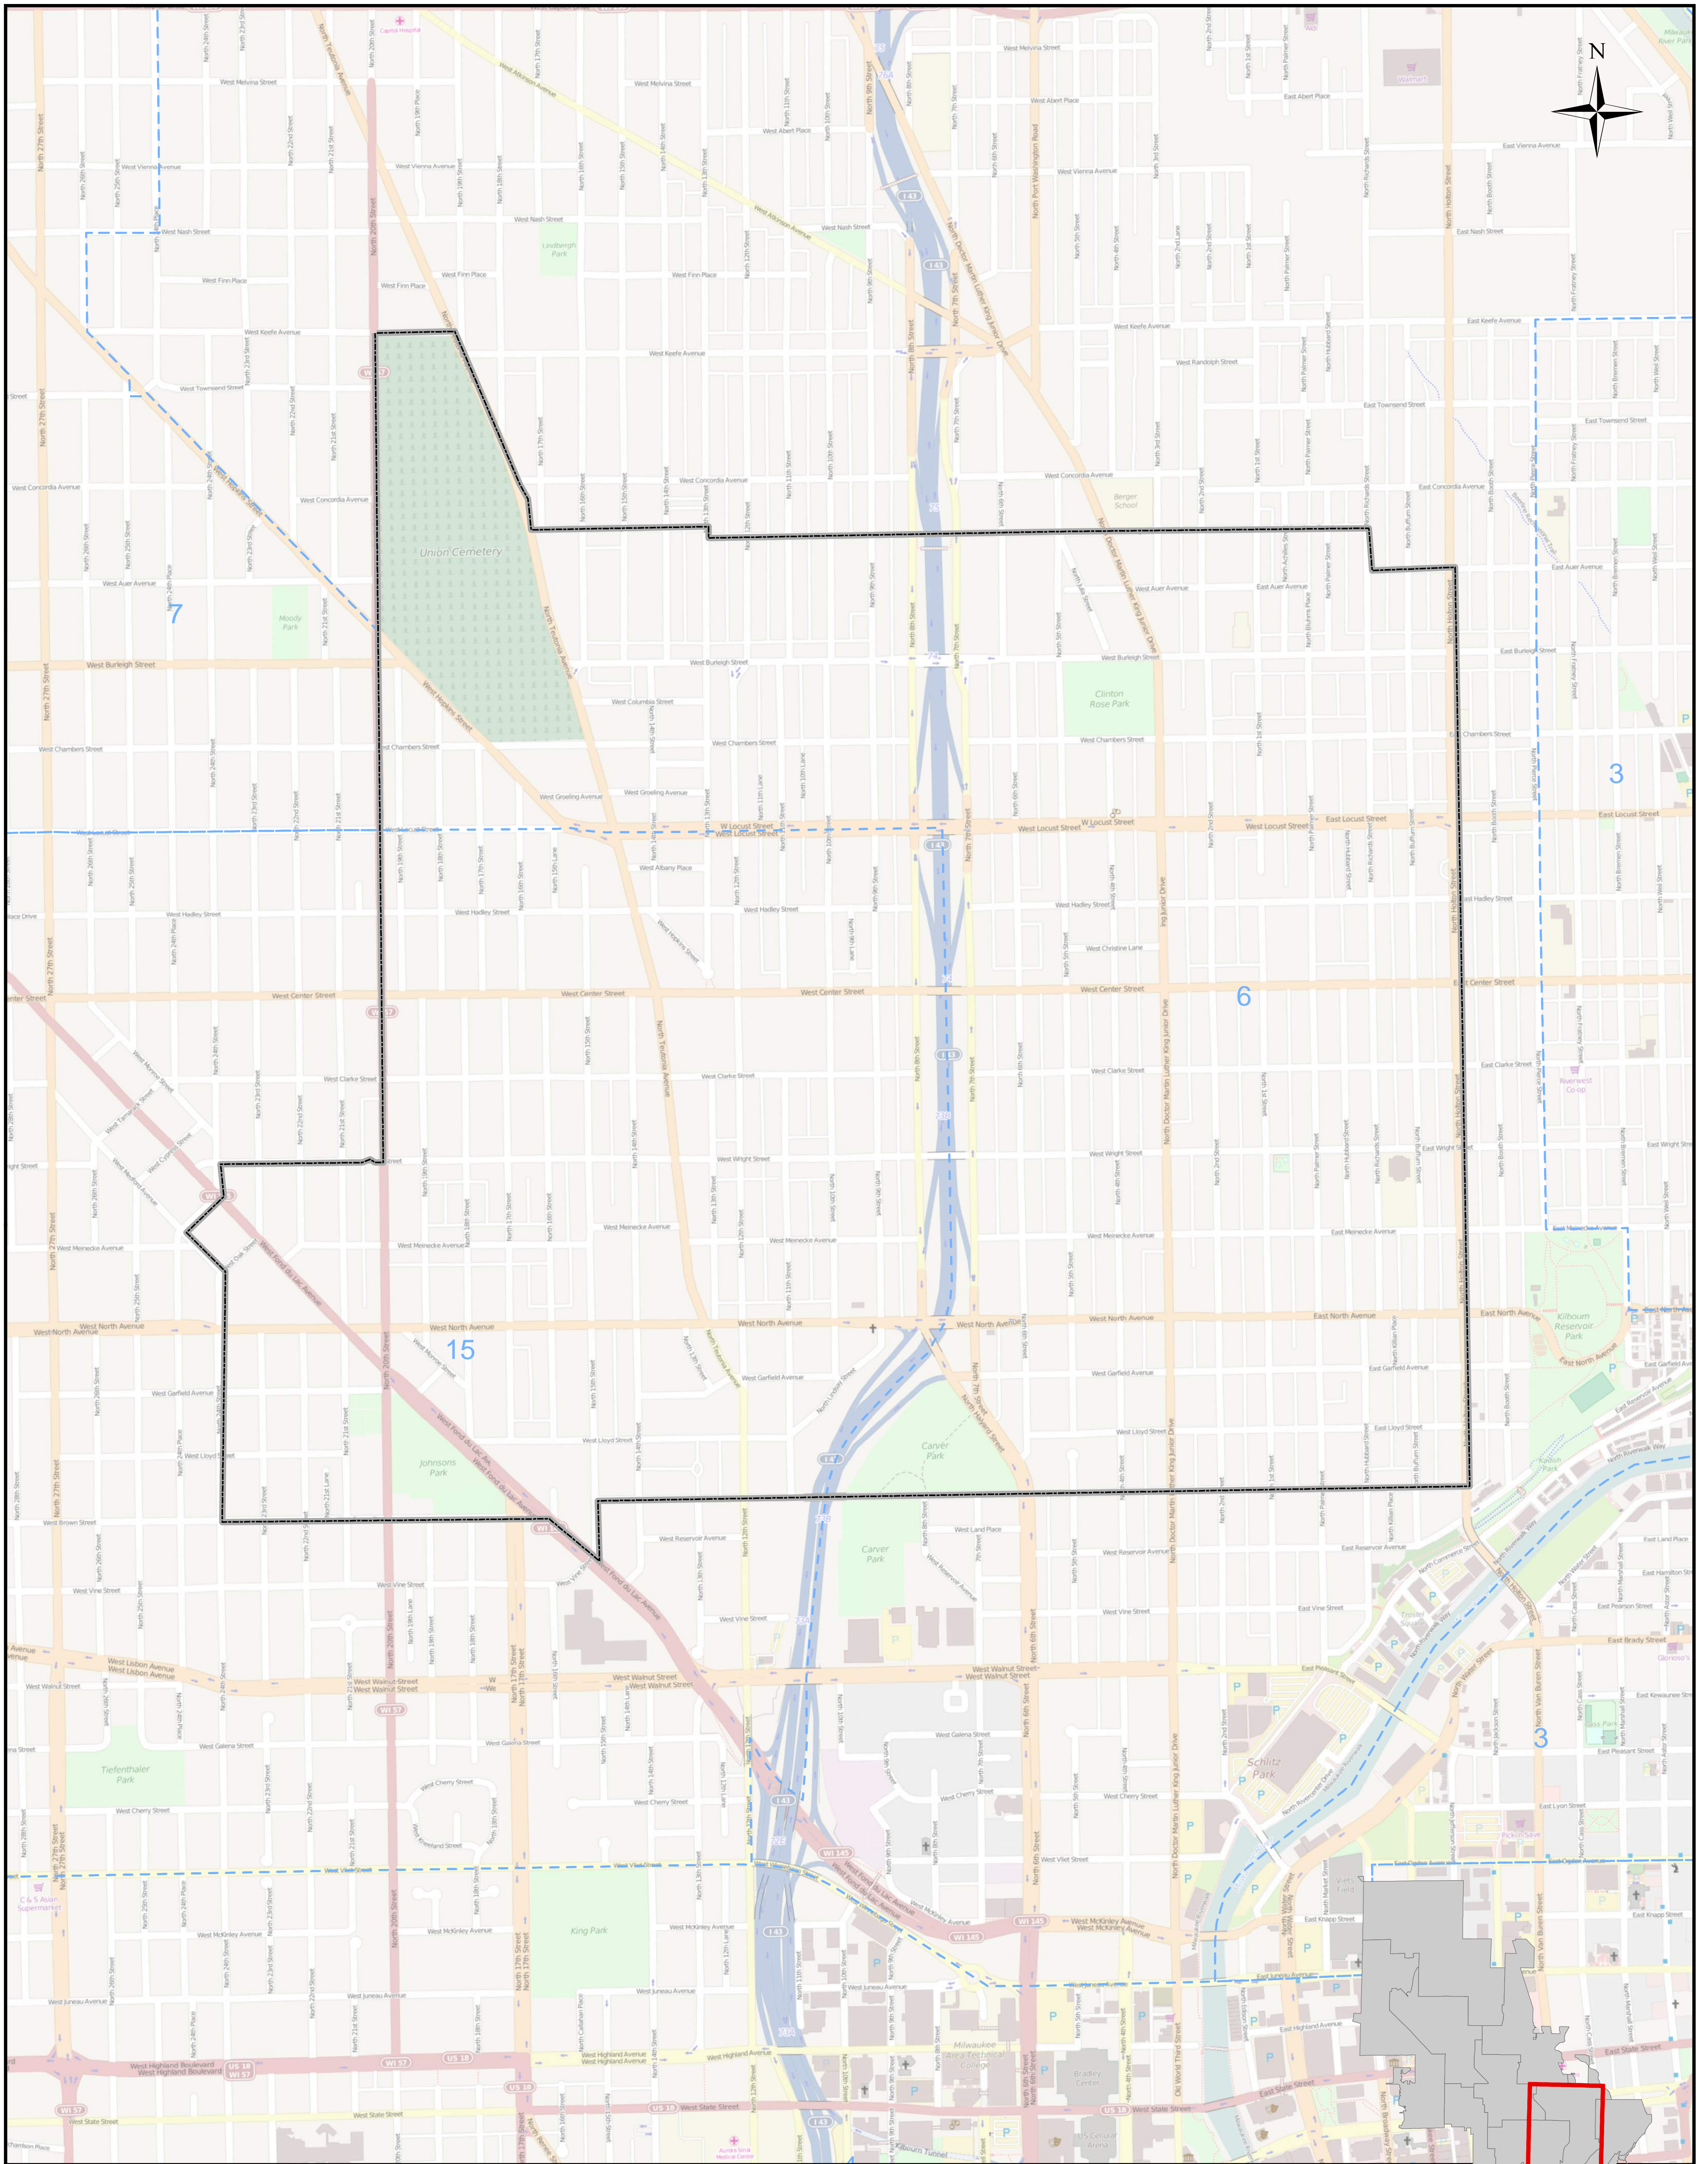

MILWAUKEE PROMISE ZONES

Preliminary Boundaries

Prepared by:
Legislative Reference Bureau
City of Milwaukee
Room 307, City Hall
200 E. Wells Sreet
Milwaukee, WI 53202
www.milwaukee.gov/lrb

— Promise Zone Boundaries
- - - Ald. District Boundaries

0 0.45 0.9 1.35 1.8 2.25 Miles
1 in = 1,777 ft

MILWAUKEE PROMISE ZONES

Greater Old North Milwaukee

Prepared by:
 Legislative Reference Bureau
 City of Milwaukee
 Room 307, City Hall
 200 E. Wells Street
 Milwaukee, WI 53202
www.milwaukee.gov/lrb

— Promise Zone Boundaries
 - - - Ald. District Boundaries

MILWAUKEE PROMISE ZONES

Division/Harambee

Prepared by:
 Legislative Reference Bureau
 City of Milwaukee
 Room 307, City Hall
 200 E. Wells Street
 Milwaukee, WI 53202
www.milwaukee.gov/lrb