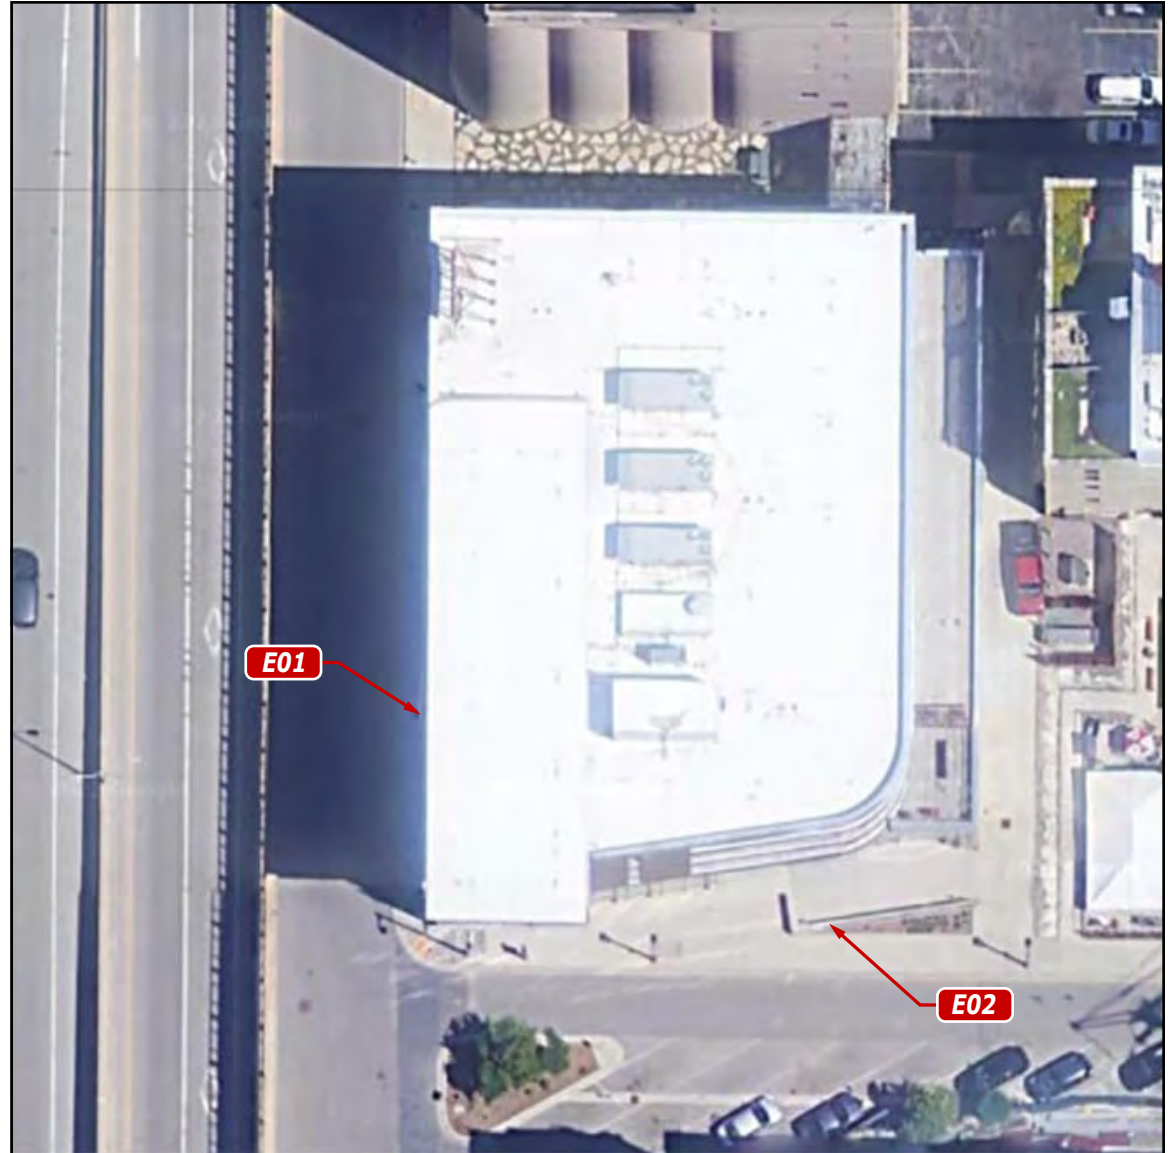

APPROVED

By Tim Askin - Milwaukee HPC at 12:37 pm, Aug 30, 2021

SIGN INVENTORY

SITE: HNTF0437 - Milwaukee Juneau		
SIGN	PAGE	PROPOSED SIGN
E01	2	HNT.CLW.R_30
E02	3	HNT.PL.CUST

TITLE	Huntington Bank	DWG BY	AW	DATE	07.09.21	DATE	REVISION	BY	THIS IS AN ORIGINAL UNPUBLISHED DRAWING CREATED BY P.S.C.O. IT IS SUBMITTED FOR YOUR PERSONAL USE IN CONJUNCTION WITH A PROJECT BEING PLANNED FOR YOU BY P.S.C.O. IT IS NOT TO BE SHOWN TO ANYONE OUTSIDE YOUR ORGANIZATION NOR IS IT TO BE USED, COPIED, REPRODUCED, OR EXHIBITED IN ANY FASHION.
ADDRESS	HNTF0437 - Milwaukee Juneau 1036 W Juneau Ave Milwaukee, WI 53205	DWG NUM	A36609						
		SHEET	1						

E01 HNT.CLW.R_30 - 30"h III RW Wht Chnl Ltrs w/Gm Logo 3' 4-7/8"oah x 17' 7-3/4"oal (60 SF)

Note: Wall Repair Required

APPROVED
 By Tim Askin - Milwaukee HPC at 12:36 pm, Aug 30, 2021

Proposed

Signs Rendered Proportional to the Photo

Existing

Existing Dimensions: 2' 6-1/2"h x 20' 1"

 PHILADELPHIASIGN BRINGING THE WORLD'S BRANDS TO LIFE	TITLE	Huntington Bank	DWG BY	AW	DATE	07.09.21	DATE	REVISION	BY	THIS IS AN ORIGINAL UNPUBLISHED DRAWING CREATED BY P.S.C.O. IT IS SUBMITTED FOR YOUR PERSONAL USE IN CONJUNCTION WITH A PROJECT BEING PLANNED FOR YOU BY P.S.C.O. IT IS NOT TO BE SHOWN TO ANYONE OUTSIDE YOUR ORGANIZATION NOR IS IT TO BE USED, COPIED, REPRODUCED, OR EXHIBITED IN ANY FASHION.
	ADDRESS	HNTF0437 - Milwaukee Juneau 1036 W Juneau Ave Milwaukee, WI 53205		DWG NUM	A36609					
				SHEET	2					

APPROVED
 By Tim Askin - Milwaukee HPC at 12:36 pm, Aug 30, 2021

Proposed

Signs Rendered Proportional to the Photo

Existing

Existing Dimensions: 7-1/2"h x 5' 0-1/2"

PHILADELPHIASIGN
 BRINGING THE WORLD'S BRANDS TO LIFE