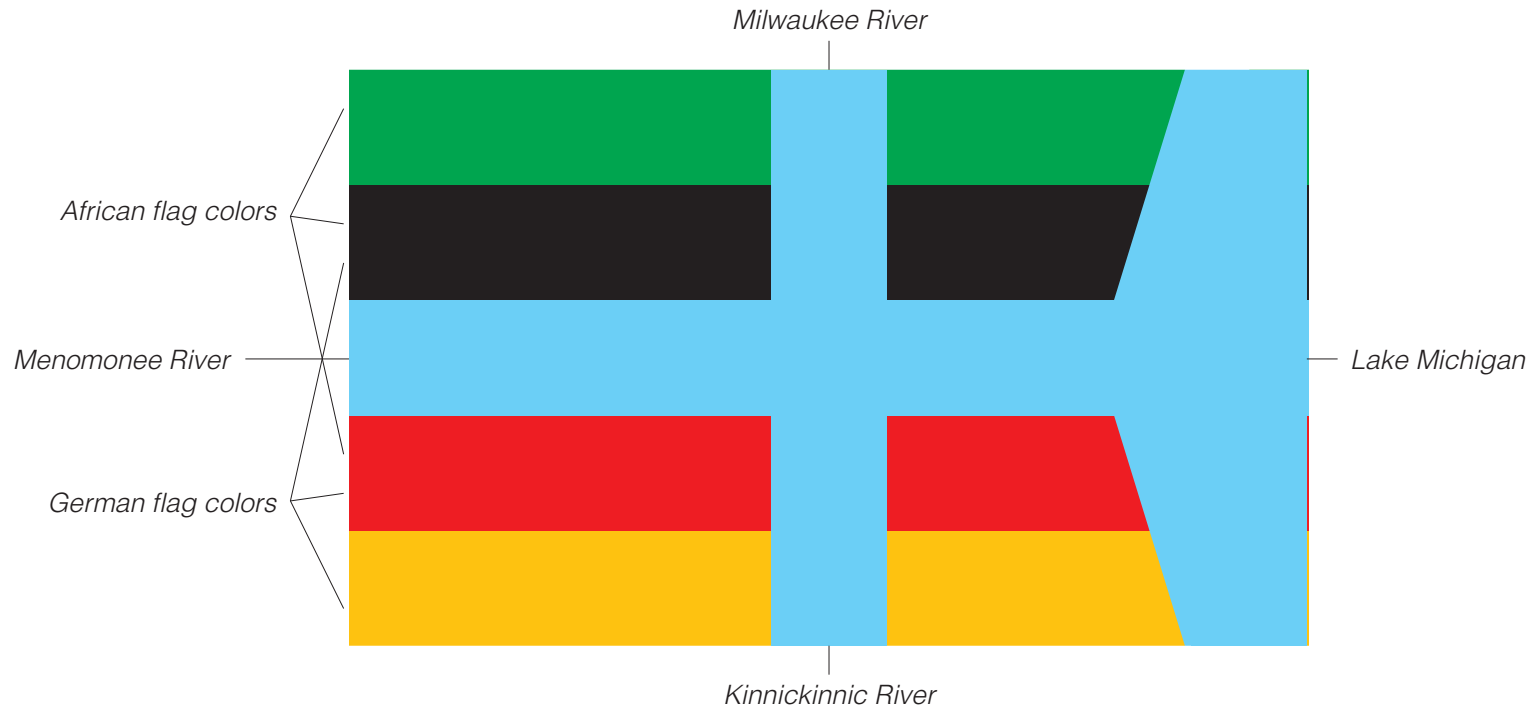

Just in time for DNC 2020!

The new flag of the City of Milwaukee

The MKE Map Flag

Designed by David Michael Miller - dmmiller23gmail.com

DISTRIBUTE FREELY

Featuring Milwaukee's unique geography and bold demography, the MKE Map Flag has it all. Not only does it include the traditional colors of Germany and Africa, but overlaps them in a classic heraldic banner style that fits the city. Milwaukee's light blue waterways are rendered in a way that may evoke a heraldic cross, a blaring trumpet, or a socialist hammer. Dynamic yet so simple a child could draw it from memory, the MKE Map Flag sounds just the right inclusive and historic notes.