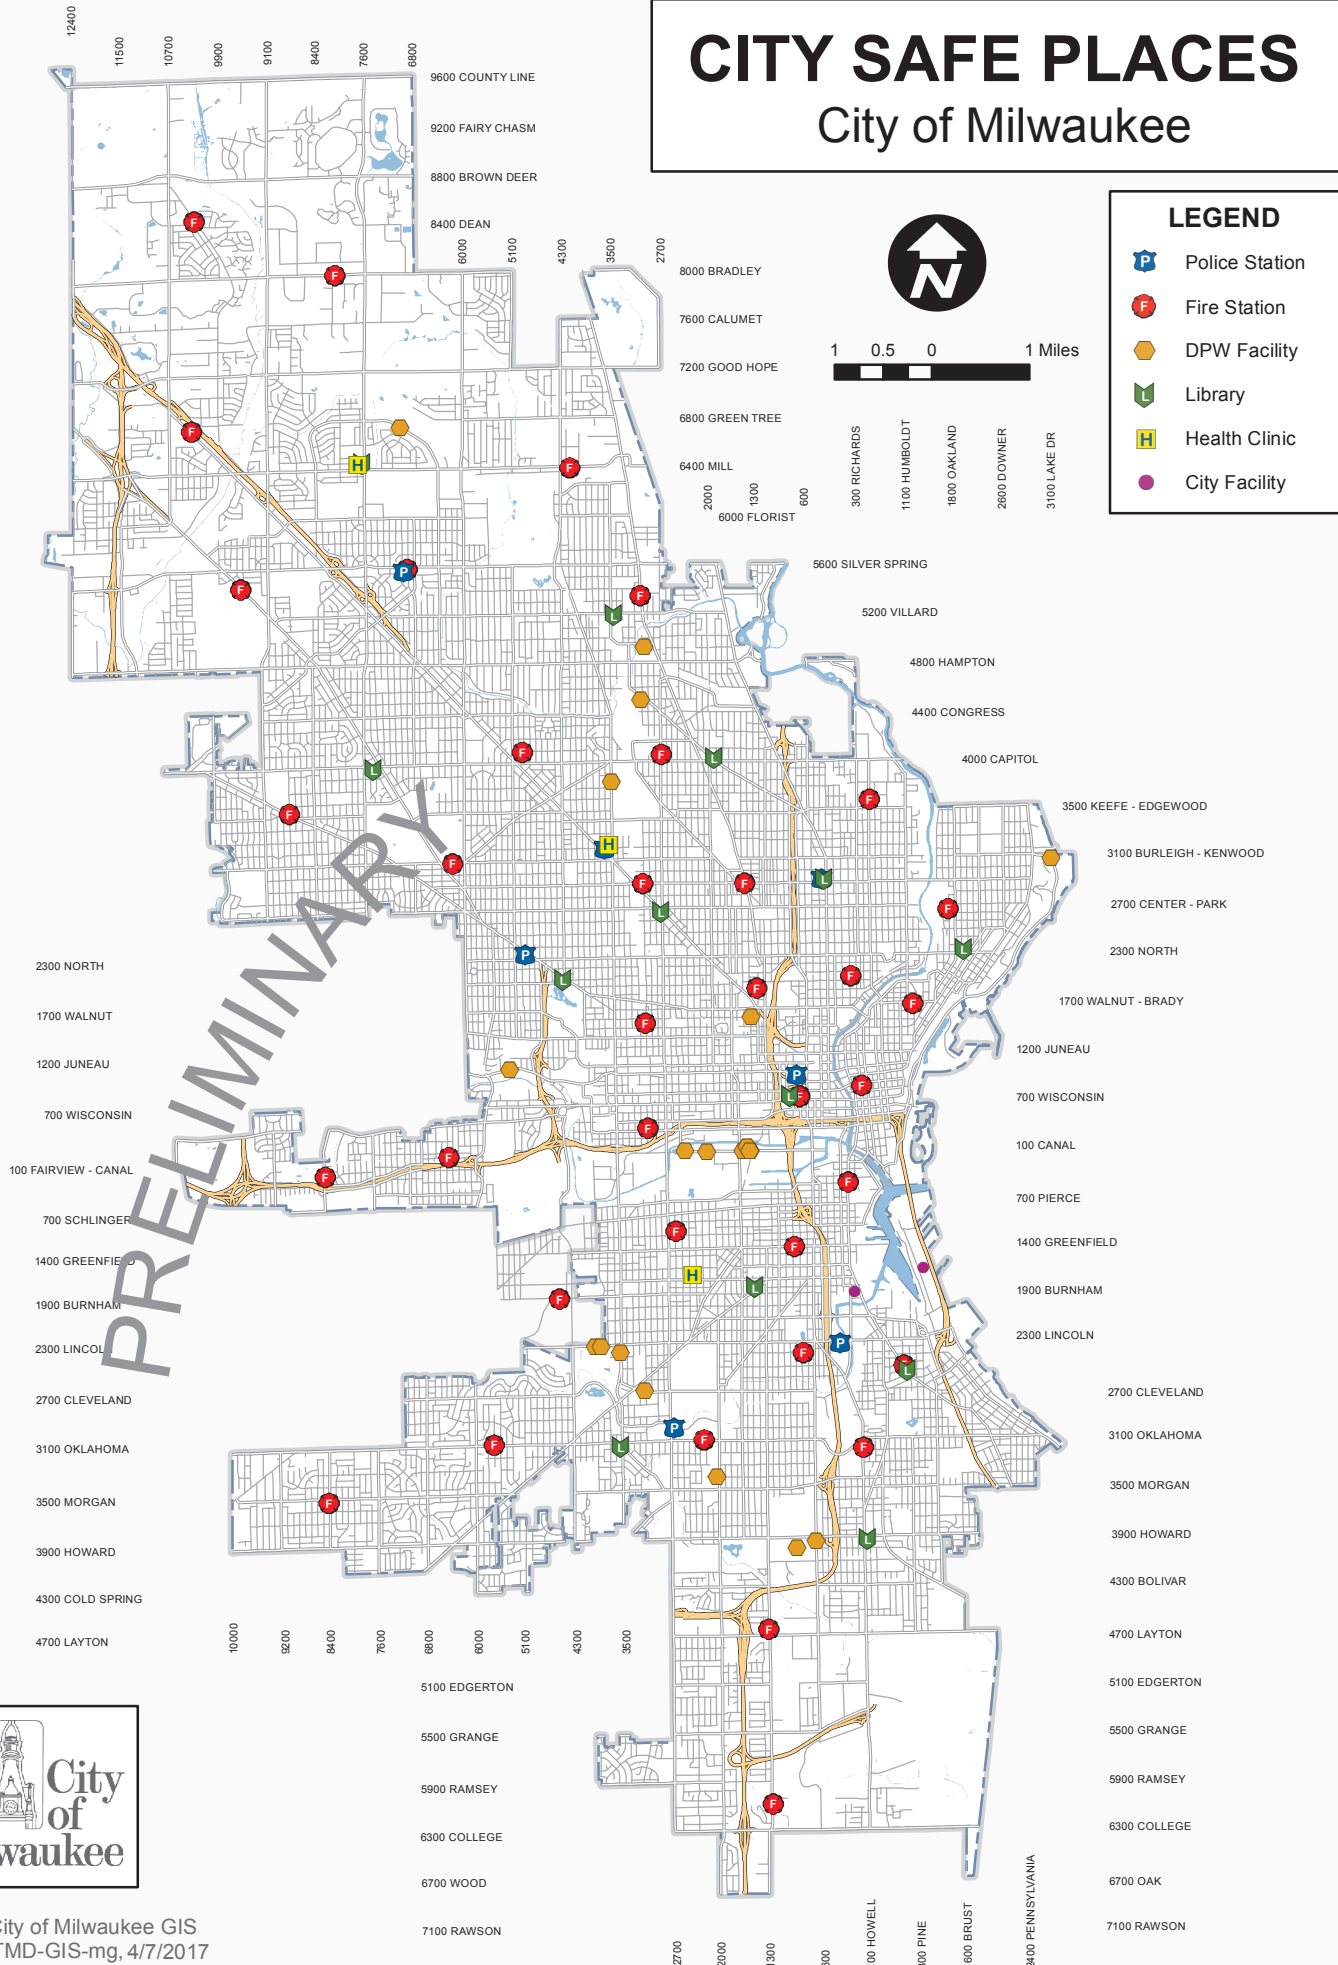

# CITY SAFE PLACES

## City of Milwaukee

### LEGEND

-  Police Station
-  Fire Station
-  DPW Facility
-  Library
-  Health Clinic
-  City Facility

1 0.5 0 1 Miles

Data Source: City of Milwaukee GIS  
 Prepared by: ITMD-GIS-mg, 4/7/2017