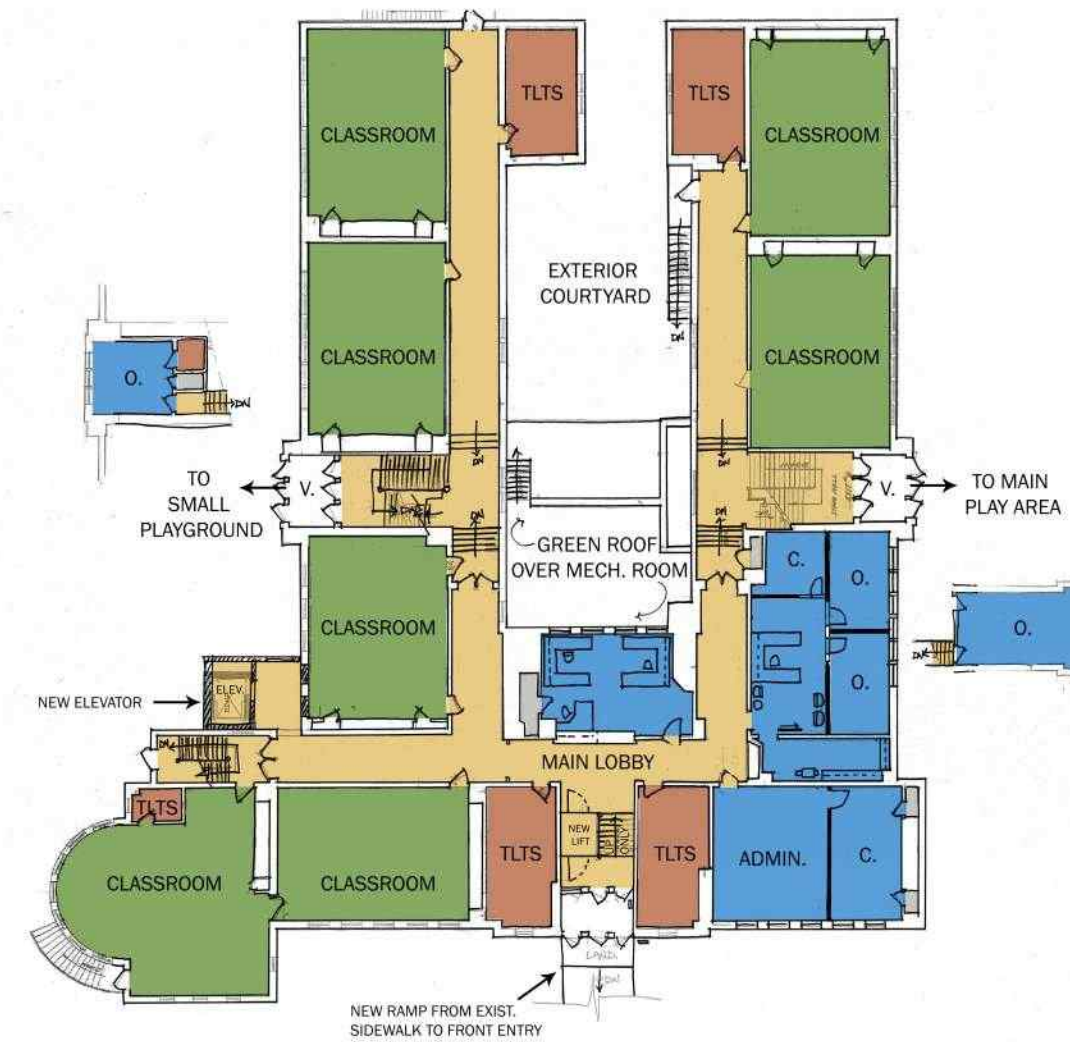

## Rocketship - North Campus Carleton Elementary School

4116 W Silver Spring Drive  
Milwaukee, WI 53209

EXISTING AERIAL VIEW

EXISTING FRONT ENTRY OF SCHOOL (SOUTH)

EXISTING WEST ENTRY

EXISTING WEST FACADE AND SMALL PLAYGROUND

① SITE PLAN

② GROUND FLOOR PLAN

③ FIRST FLOOR PLAN

④ SECOND FLOOR PLAN