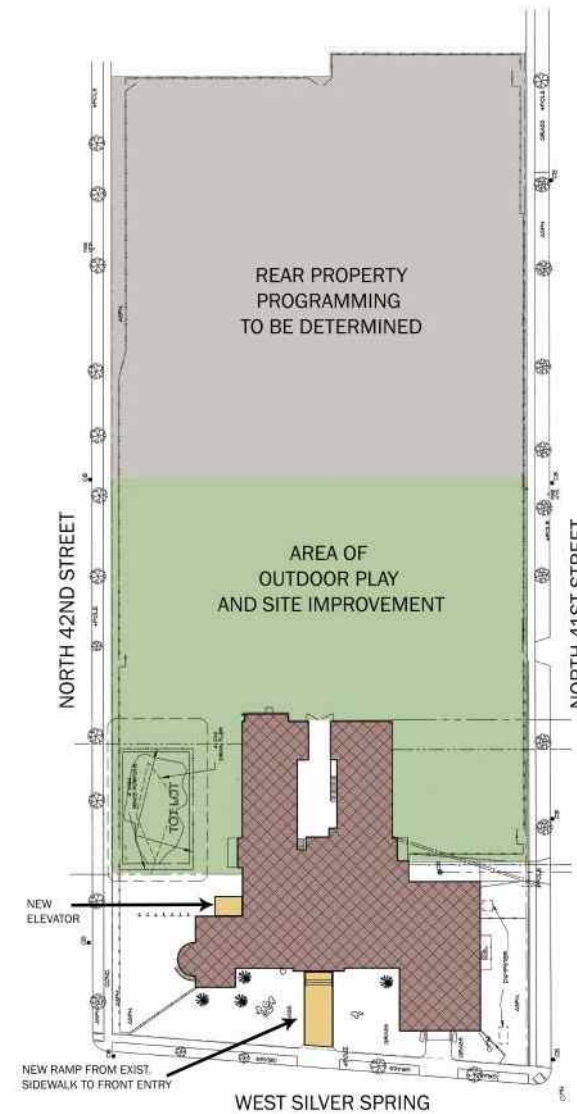

## Rocketship - North Campus Carleton Elementary School

4116 W Silver Spring Drive  
Milwaukee, WI 53209

EXISTING AERIAL VIEW

EXISTING FRONT ENTRY OF SCHOOL (SOUTH)

EXISTING WEST ENTRY

EXISTING WEST FACADE AND SMALL PLAYGROUND

① SITE PLAN

② GROUND FLOOR PLAN

③ FIRST FLOOR PLAN

④ SECOND FLOOR PLAN