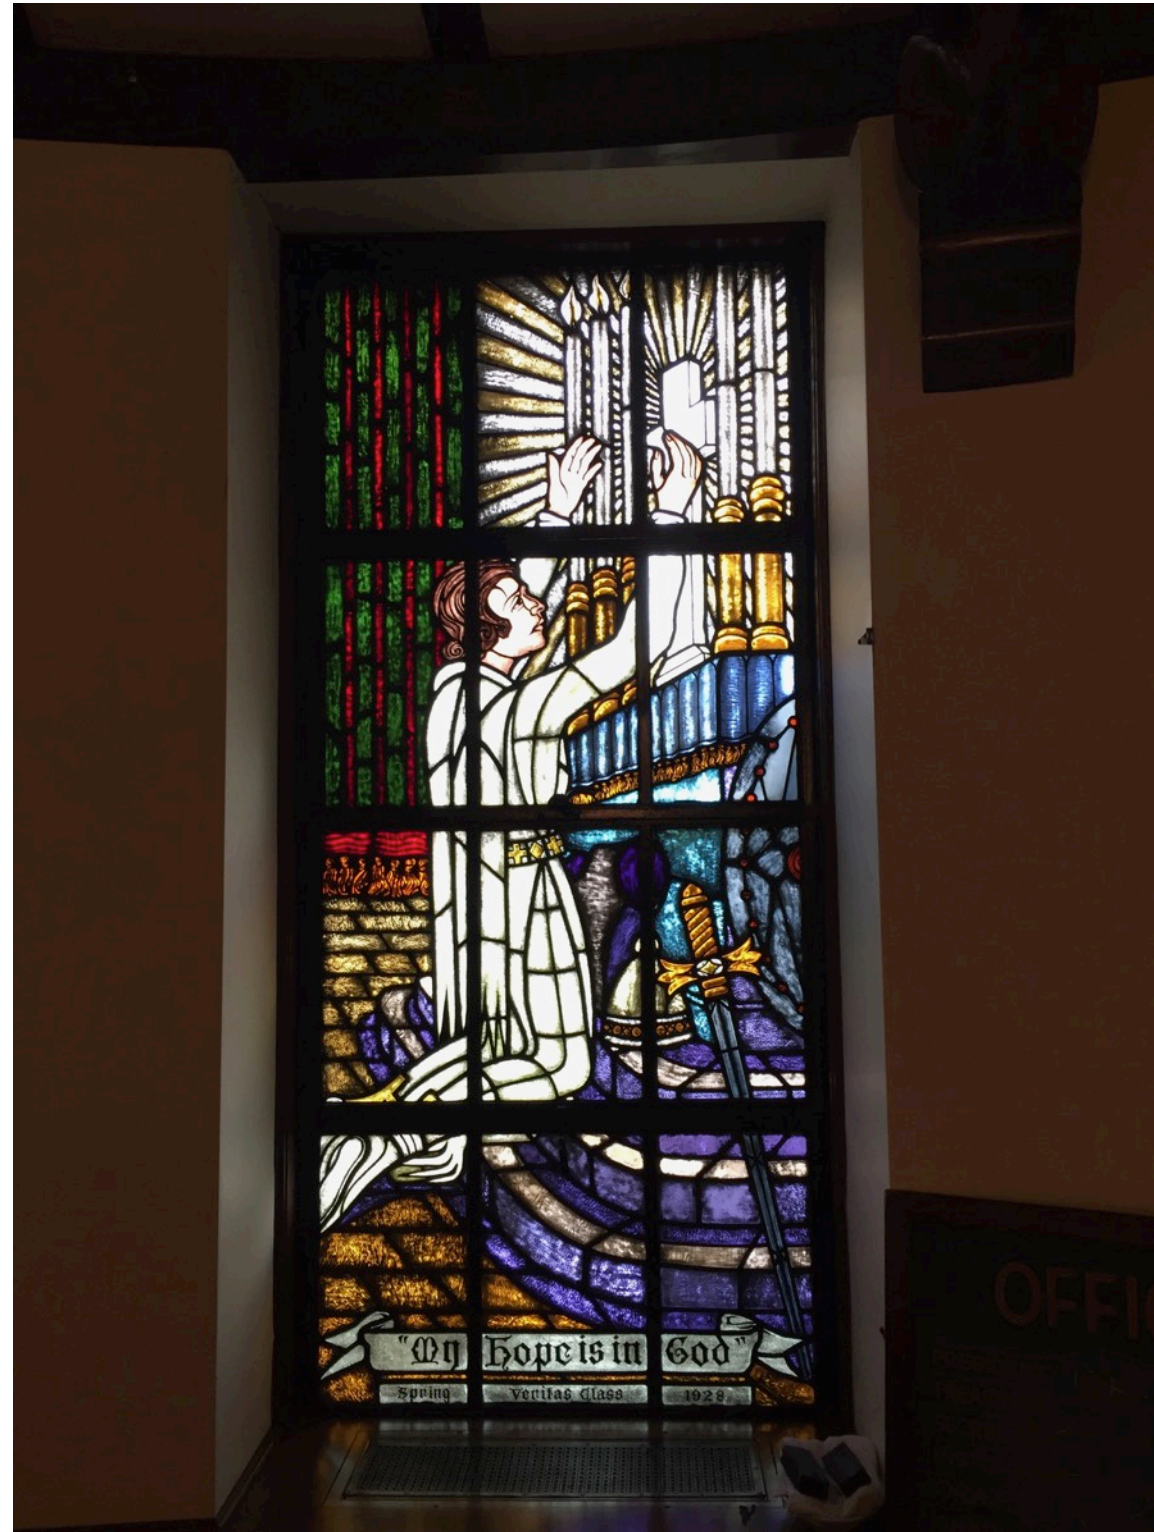

7

Scale: NA

Drawing No.

S-7-8

8

Scottish Rite Masonic Center -
Interior Photos of Stained Glass Windows

Scottish Rite Masonic Center -
Interior Photos of Stained Glass Windows

Title INTERIOR PHOTOGRAPHS OF EXISTING STAINED GLAS WINDOWS
 Project Scottish Rite Masonic Center
 Project Number 21-102
 Date 3 FEB 2021
 Drawn by RAMLOW / STEIN