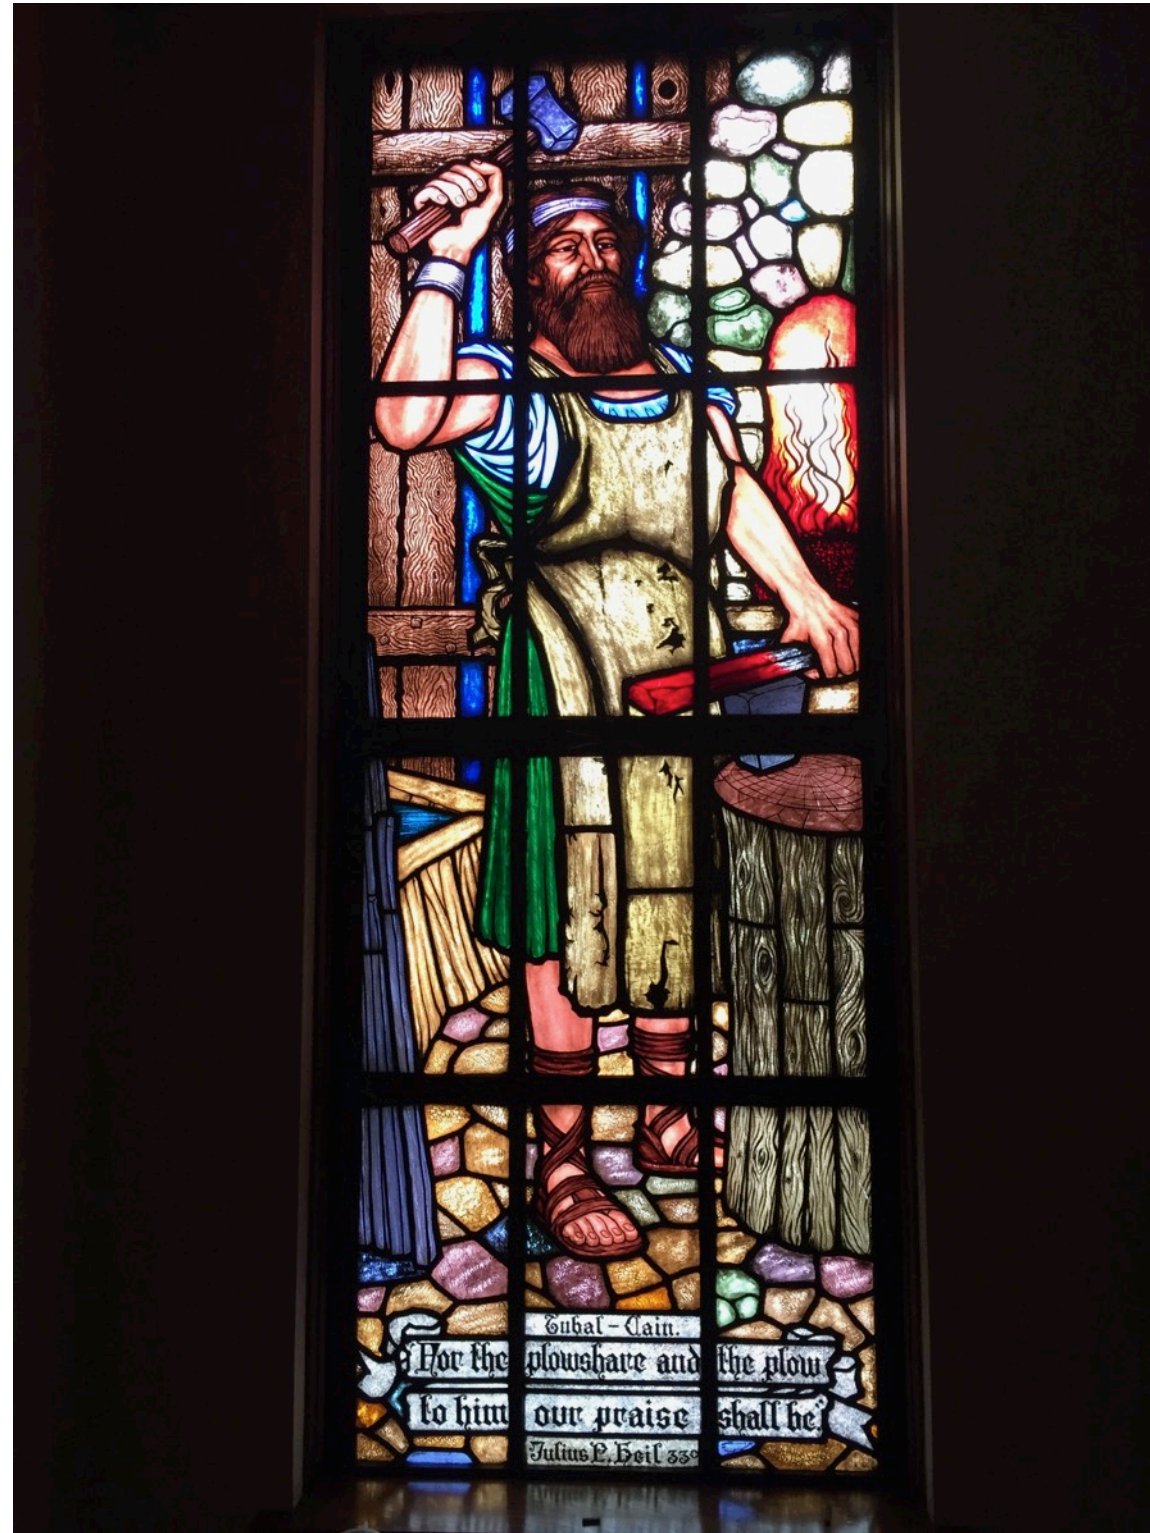

Scottish Rite Masonic Center -
Interior Photos of Stained Glass Windows