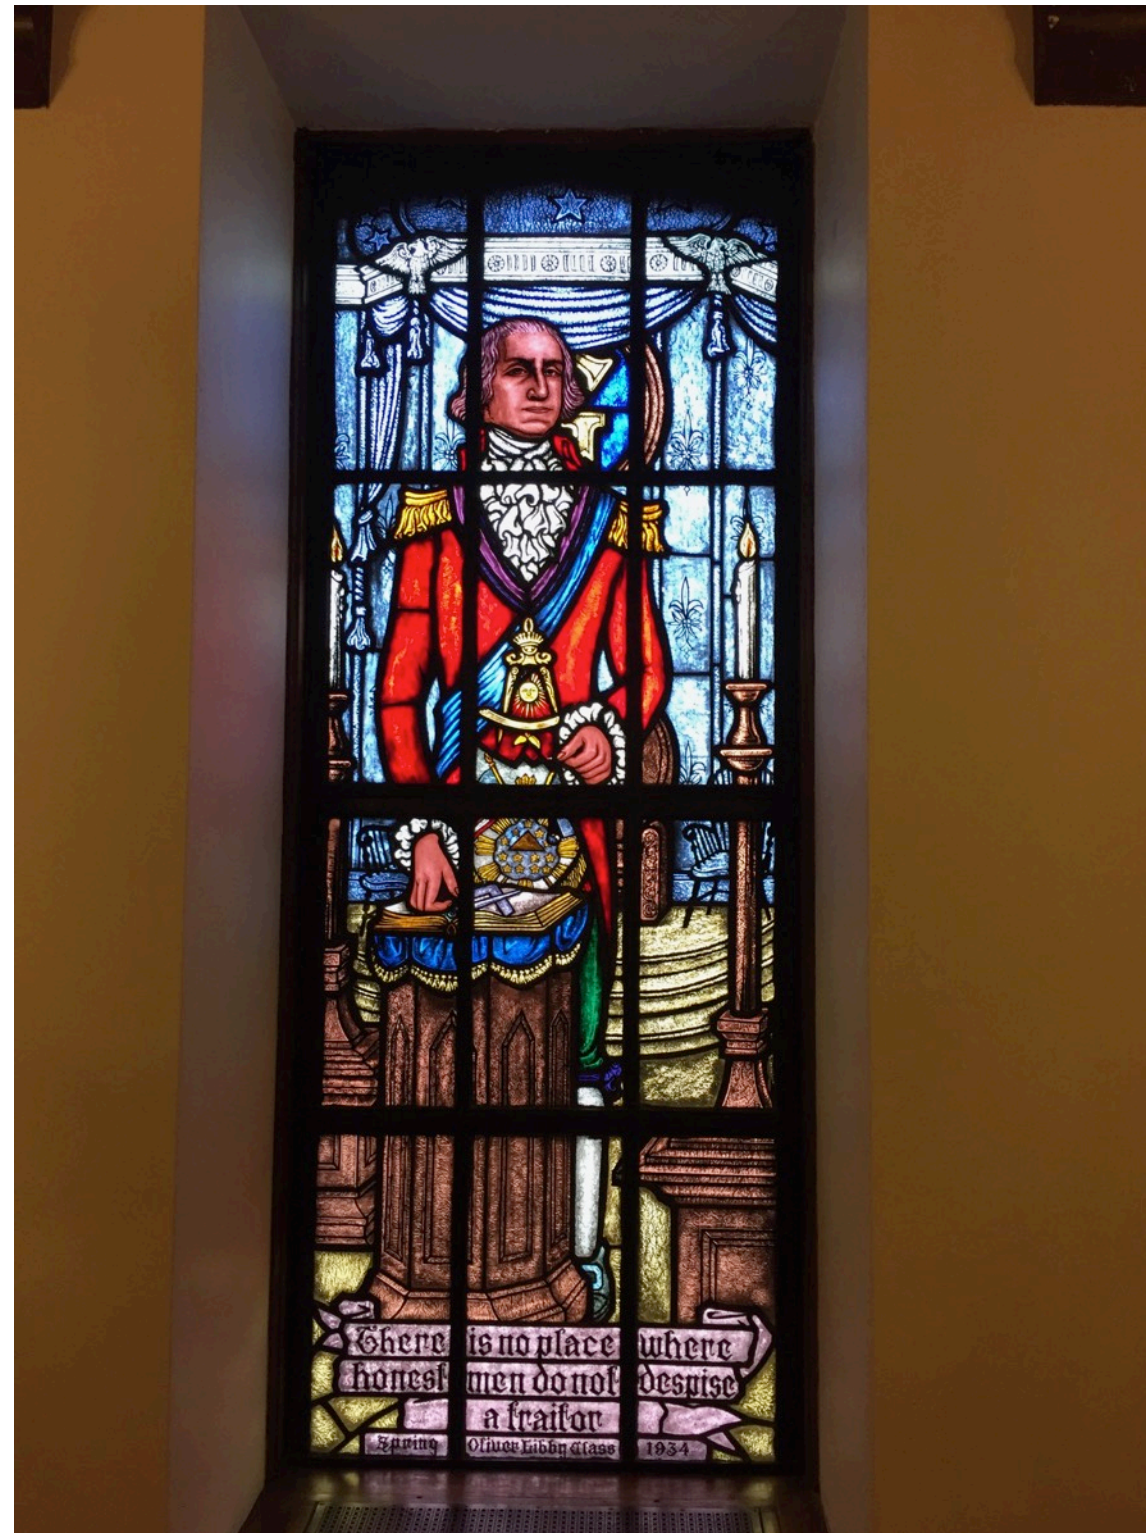

Title WEST ELEVATION STAINED GLASS WINDOWS PROPOSED TO BE REMOVED
 Project Scottish Rite Masonic Center
 Project Number 21-102
 Date 3 FEB 2021
 Drawn by RAMLOW / STEIN

Scale: NA
 Drawing No. A210

Title NORTH ELEVATION STAINED GLASS WINDOWS PROPOSED TO BE REMOVED
 Project Scottish Rite Masonic Center
 Project Number 21-102
 Date 3 FEB 2021
 Drawn by RAMLOW / STEIN

17

Scale: NA

Drawing No.

S-17-18

18

Scottish Rite Masonic Center -
Interior Photos of Stained Glass Windows

Scottish Rite Masonic Center -
Interior Photos of Stained Glass Windows

Title INTERIOR PHOTOGRAPHS OF EXISTING STAINED GLAS WINDOWS
 Project Scottish Rite Masonic Center
 Project Number 21-102
 Date 3 FEB 2021
 Drawn by RAMLOW / STEIN