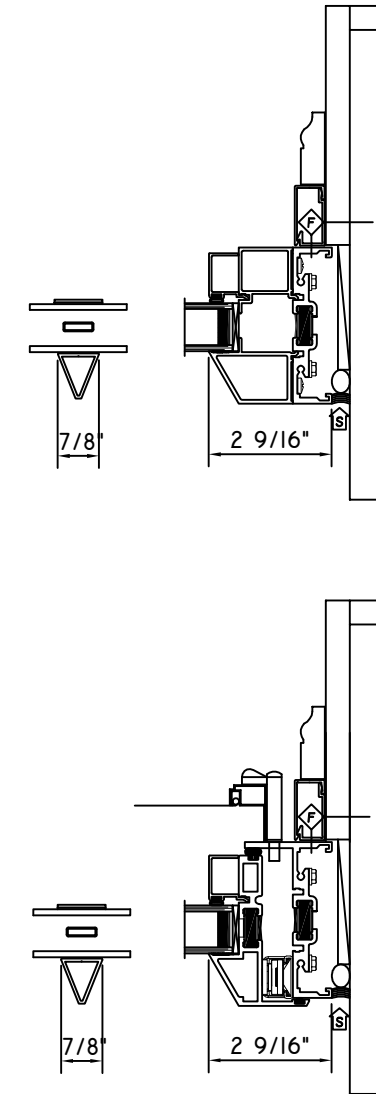

Project Name:

SCOTTISH RITE TEMPLE

Description: **H600 CUT DETAILS**

PHONE (573)-744-5211
FAX (573)-744-5586
COMMERCIAL
FAX (573)-744-5822
www.quakerwindows.com

QUAKER
COMMERCIAL WINDOW AND DOOR

QUAKER WINDOW PRODUCTS WILL NOT BE RESPONSIBLE FOR FIELD MEASUREMENT, QUANTITIES, & INSTALLATION DESIGN. CONTRACTOR MUST VERIFY ALL DIMENSIONS.

Scale: NONE
Sheet #: C.1

504 Highway 63 South
Freeburg, MO 65035
rbock@quakerwindows.com

Drawn By: **ROD BOCK**
Date: **6.2.17**