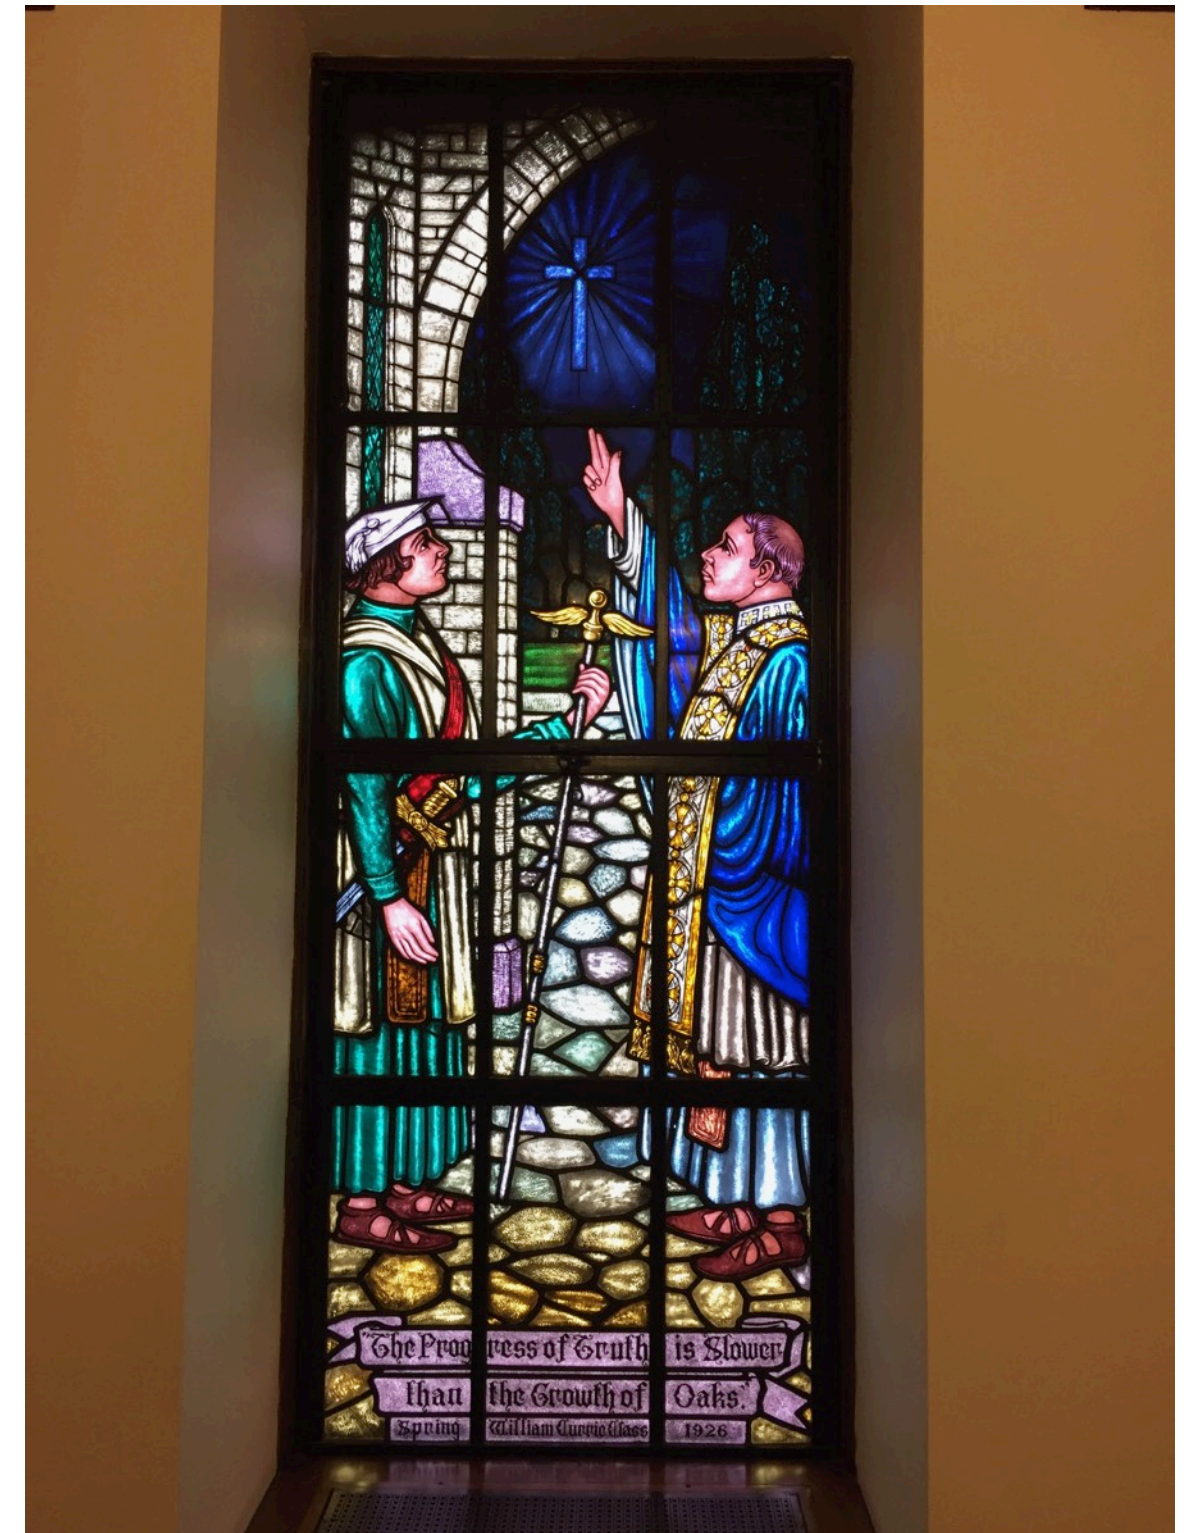

Scottish Rite Masonic Center -
Interior Photos of Stained Glass Windows

Title INTERIOR PHOTOGRAPHS OF EXISTING STAINED GLAS WINDOWS
Project Scottish Rite Masonic Center
Project Number 21-102
Date 3 FEB 2021
Drawn by RAMLOW / STEIN

19

Scale: NA

Drawing No.

S-19-20

20