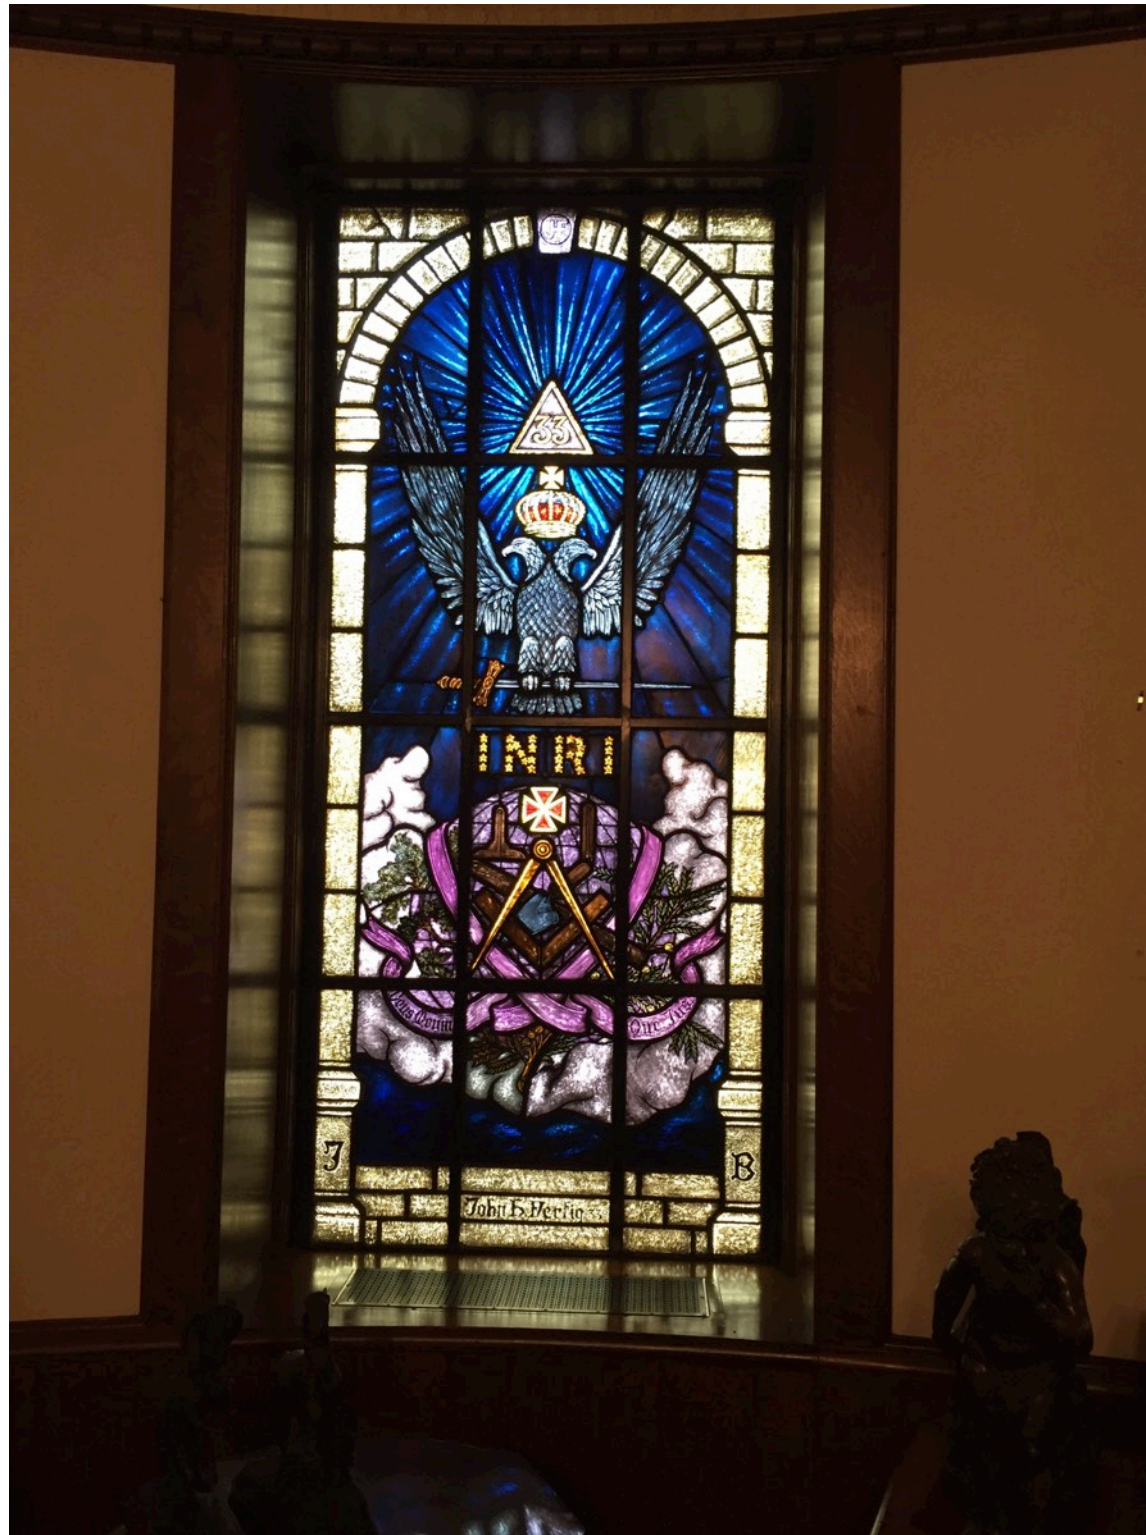

5

Scale: NA

Drawing No.

S-5-6

6

Scottish Rite Masonic Center -
Interior Photos of Stained Glass Windows

Scottish Rite Masonic Center -
Interior Photos of Stained Glass Windows

Title INTERIOR PHOTOGRAPHS OF EXISTING STAINED GLAS WINDOWS
Project Scottish Rite Masonic Center
Project Number 21-102
Date 3 FEB 2021
Drawn by RAMLOW / STEIN