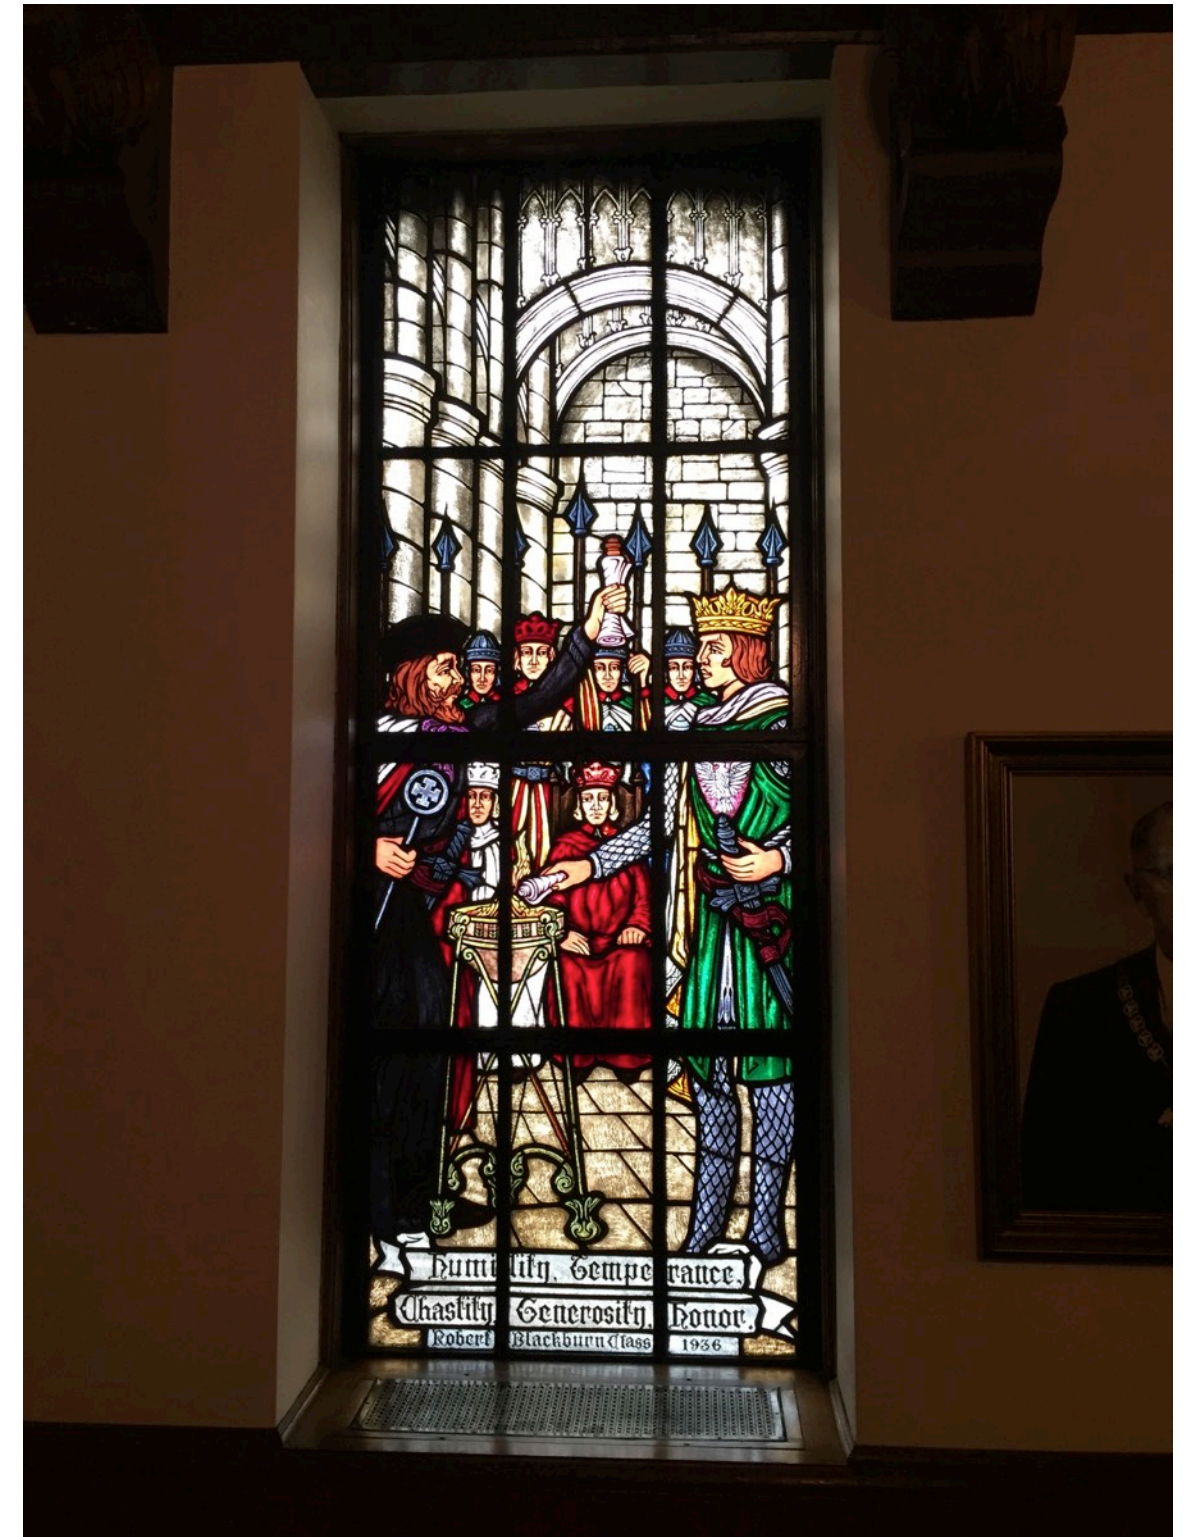

Scottish Rite Masonic Center -
Interior Photos of Stained Glass Windows

Title INTERIOR PHOTOGRAPHS OF EXISTING STAINED GLAS WINDOWS
Project Scottish Rite Masonic Center
Project Number 21-102
Date 3 FEB 2021
Drawn by RAMLOW / STEIN

15

Scale: NA

Drawing No.

S-15-16

16