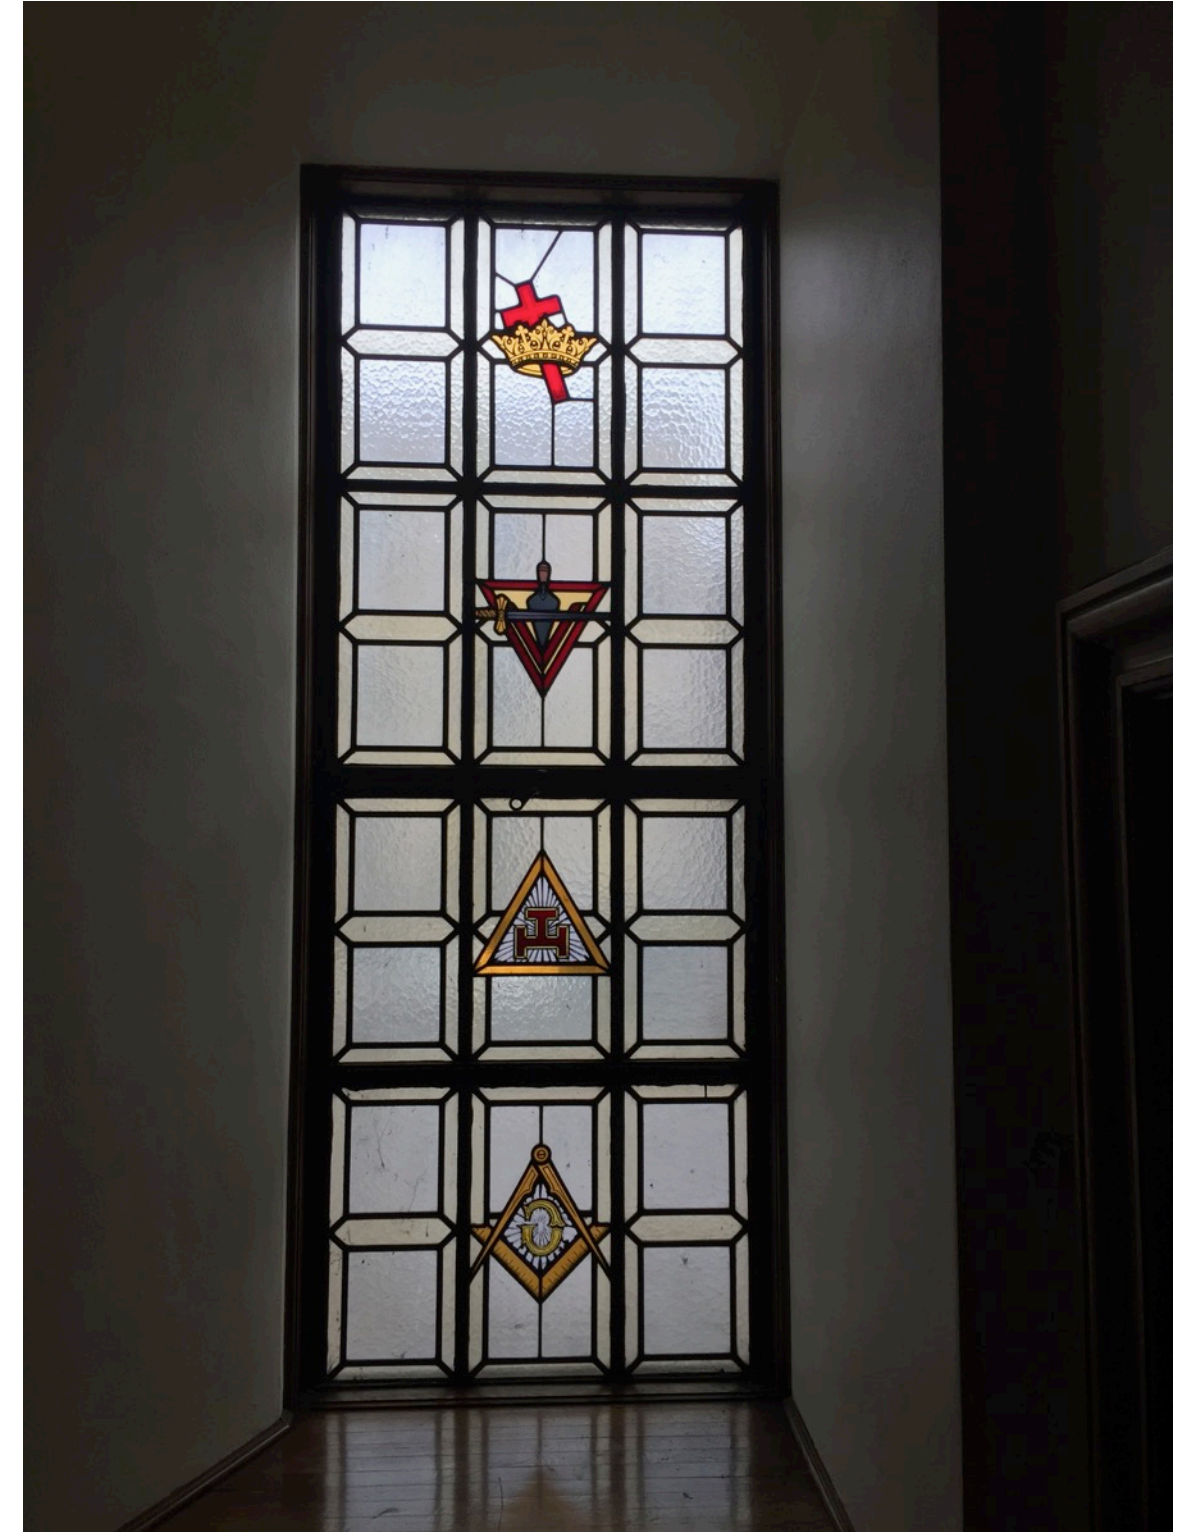

Title WEST ELEVATION STAINED GLASS WINDOWS PROPOSED TO BE REMOVED
 Project Scottish Rite Masonic Center
 Project Number 21-102
 Date 3 FEB 2021
 Drawn by RAMLOW / STEIN

Scale: NA
 Drawing No. A210

Title NORTH ELEVATION STAINED GLASS WINDOWS PROPOSED TO BE REMOVED
 Project Scottish Rite Masonic Center
 Project Number 21-102
 Date 3 FEB 2021
 Drawn by RAMLOW / STEIN

Title EAST ELEVATION WINDOWS PROPOSED TO BE ADDED
 Project Scottish Rite Masonic Center
 Project Number 21-102
 Date 3 FEB 2021
 Drawn by RAMLOW/STEIN

Scale: NA
 Drawing No. **A212**

Scottish Rite Masonic Center -
Interior Photos of Stained Glass Windows

Scottish Rite Masonic Center -
Interior Photos of Stained Glass Windows

Title INTERIOR PHOTOGRAPHS OF EXISTING STAINED GLAS WINDOWS
Project Scottish Rite Masonic Center
Project Number 21-102
Date 3 FEB 2021
Drawn by RAMLOW / STEIN

1

Scale: NA

Drawing No.
S-1-2

2

Scottish Rite Masonic Center -
Interior Photos of Stained Glass Windows

Scottish Rite Masonic Center -
Interior Photos of Stained Glass Windows

Title INTERIOR PHOTOGRAPHS OF EXISTING STAINED GLAS WINDOWS
 Project Scottish Rite Masonic Center
 Project Number 21-102
 Date 3 FEB 2021
 Drawn by RAMLOW / STEIN