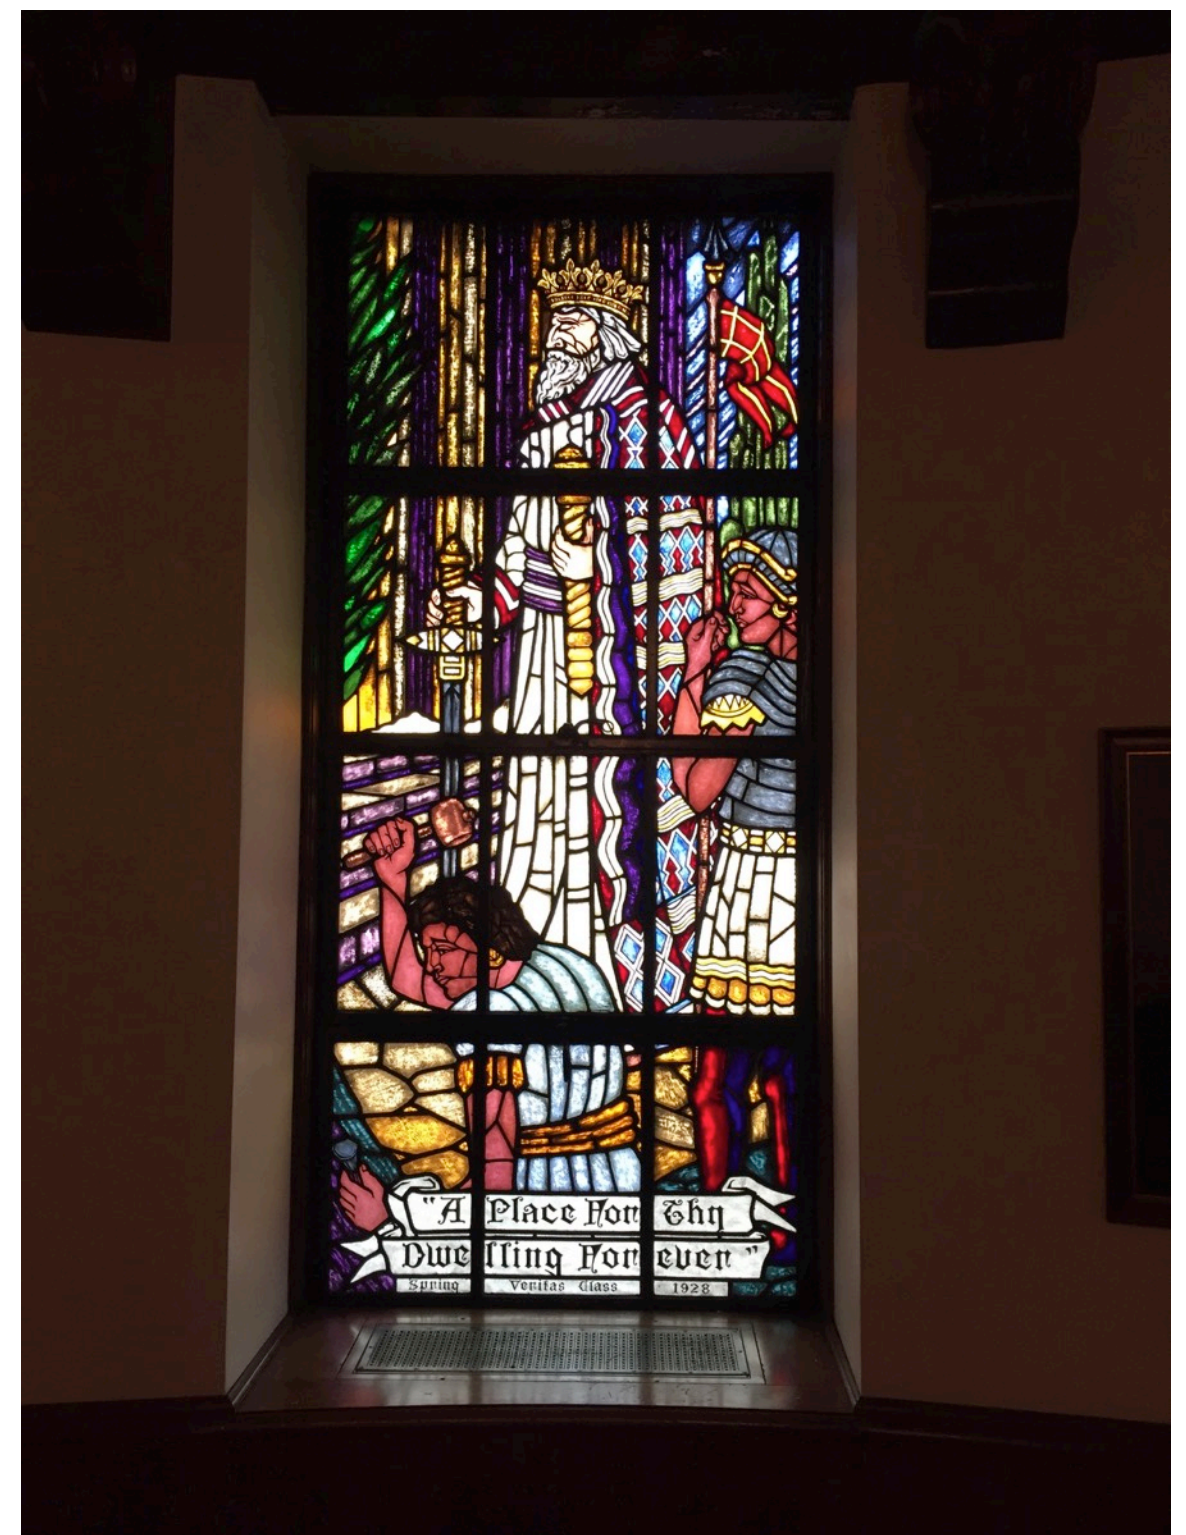

9

Scale: NA

Drawing No.

S-9-10

10

Scottish Rite Masonic Center -
Interior Photos of Stained Glass Windows

Scottish Rite Masonic Center -
Interior Photos of Stained Glass Windows

Title INTERIOR PHOTOGRAPHS OF EXISTING STAINED GLAS WINDOWS
 Project Scottish Rite Masonic Center
 Project Number 21-102
 Date 3 FEB 2021
 Drawn by RAMLOW / STEIN