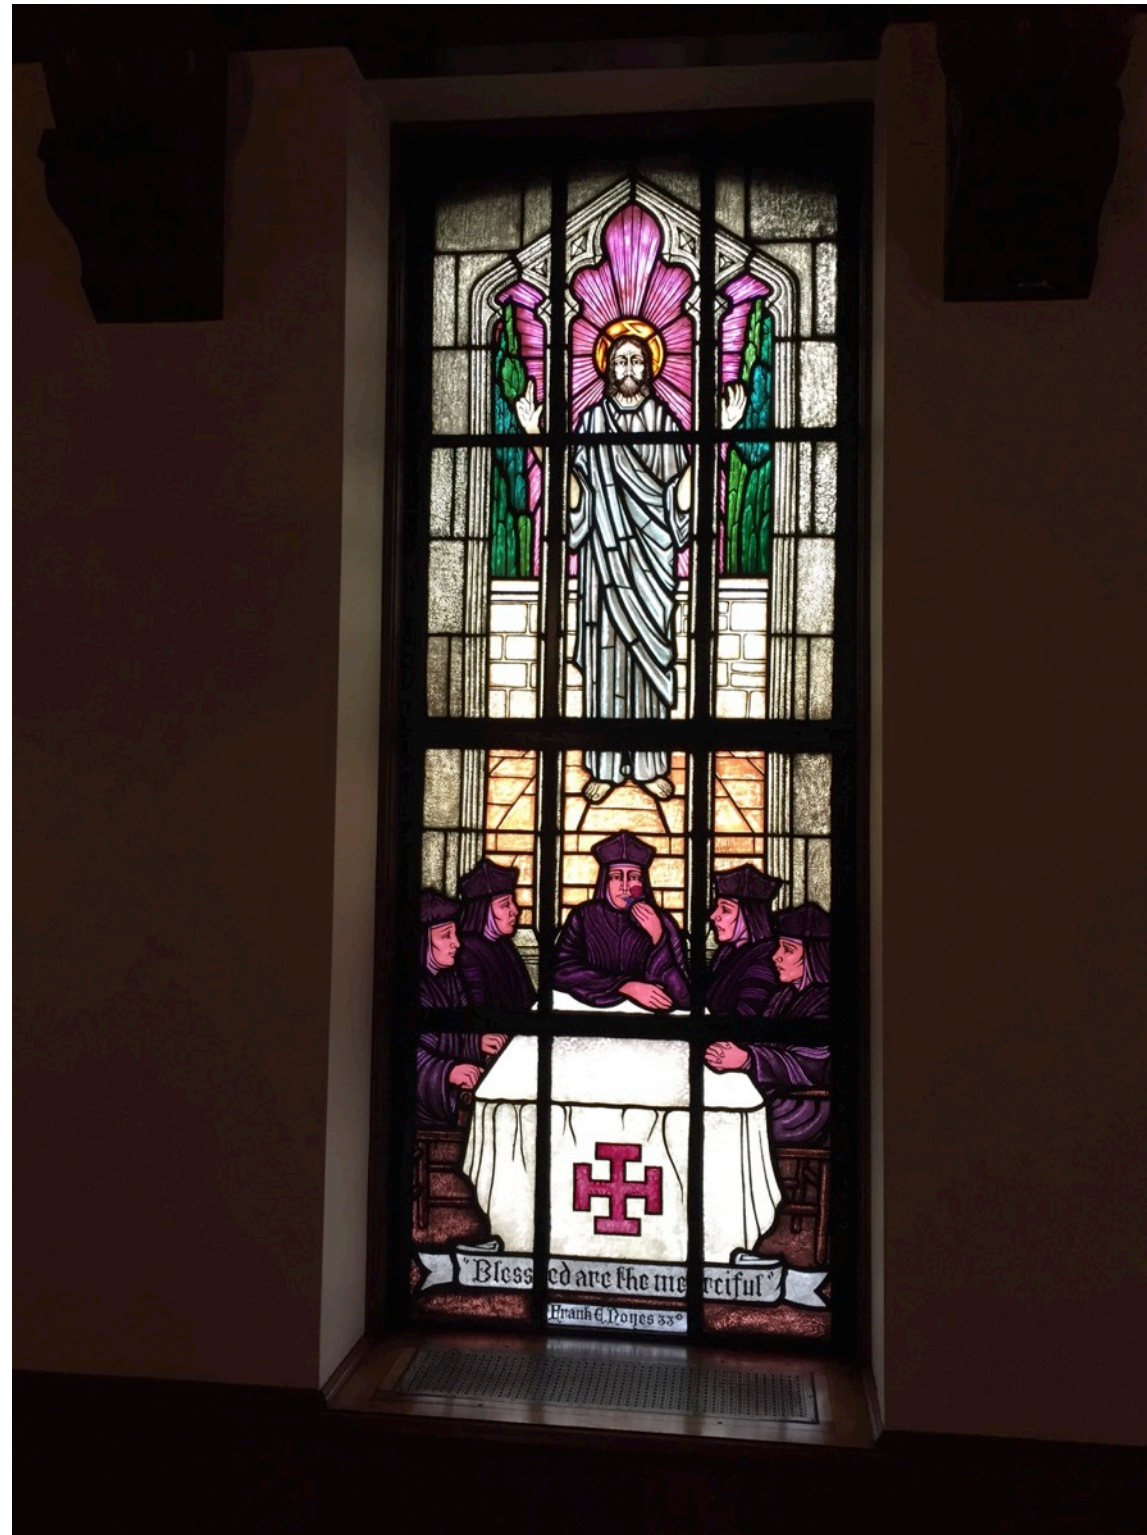

Scottish Rite Masonic Center -
Interior Photos of Stained Glass Windows