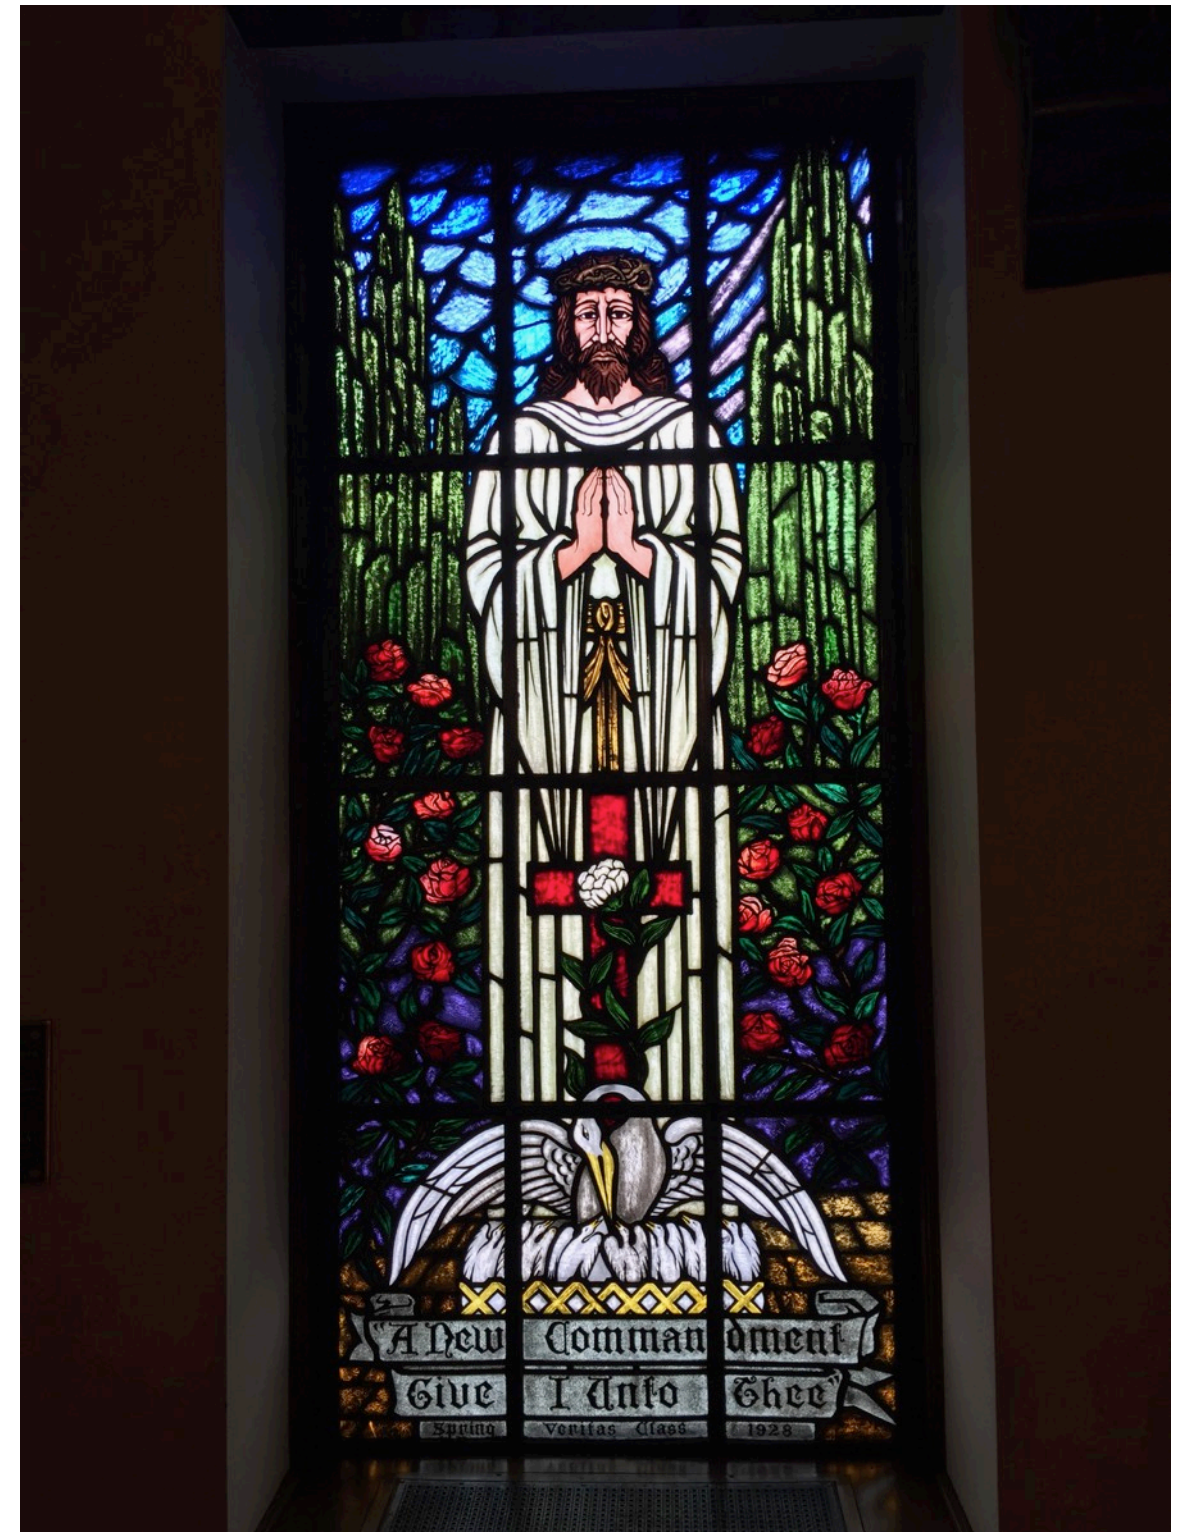

7

Scale: NA

Drawing No.

S-7-8

8

Scottish Rite Masonic Center -
Interior Photos of Stained Glass Windows

Scottish Rite Masonic Center -
Interior Photos of Stained Glass Windows

Title INTERIOR PHOTOGRAPHS OF EXISTING STAINED GLAS WINDOWS
 Project Scottish Rite Masonic Center
 Project Number 21-102
 Date 3 FEB 2021
 Drawn by RAMLOW / STEIN