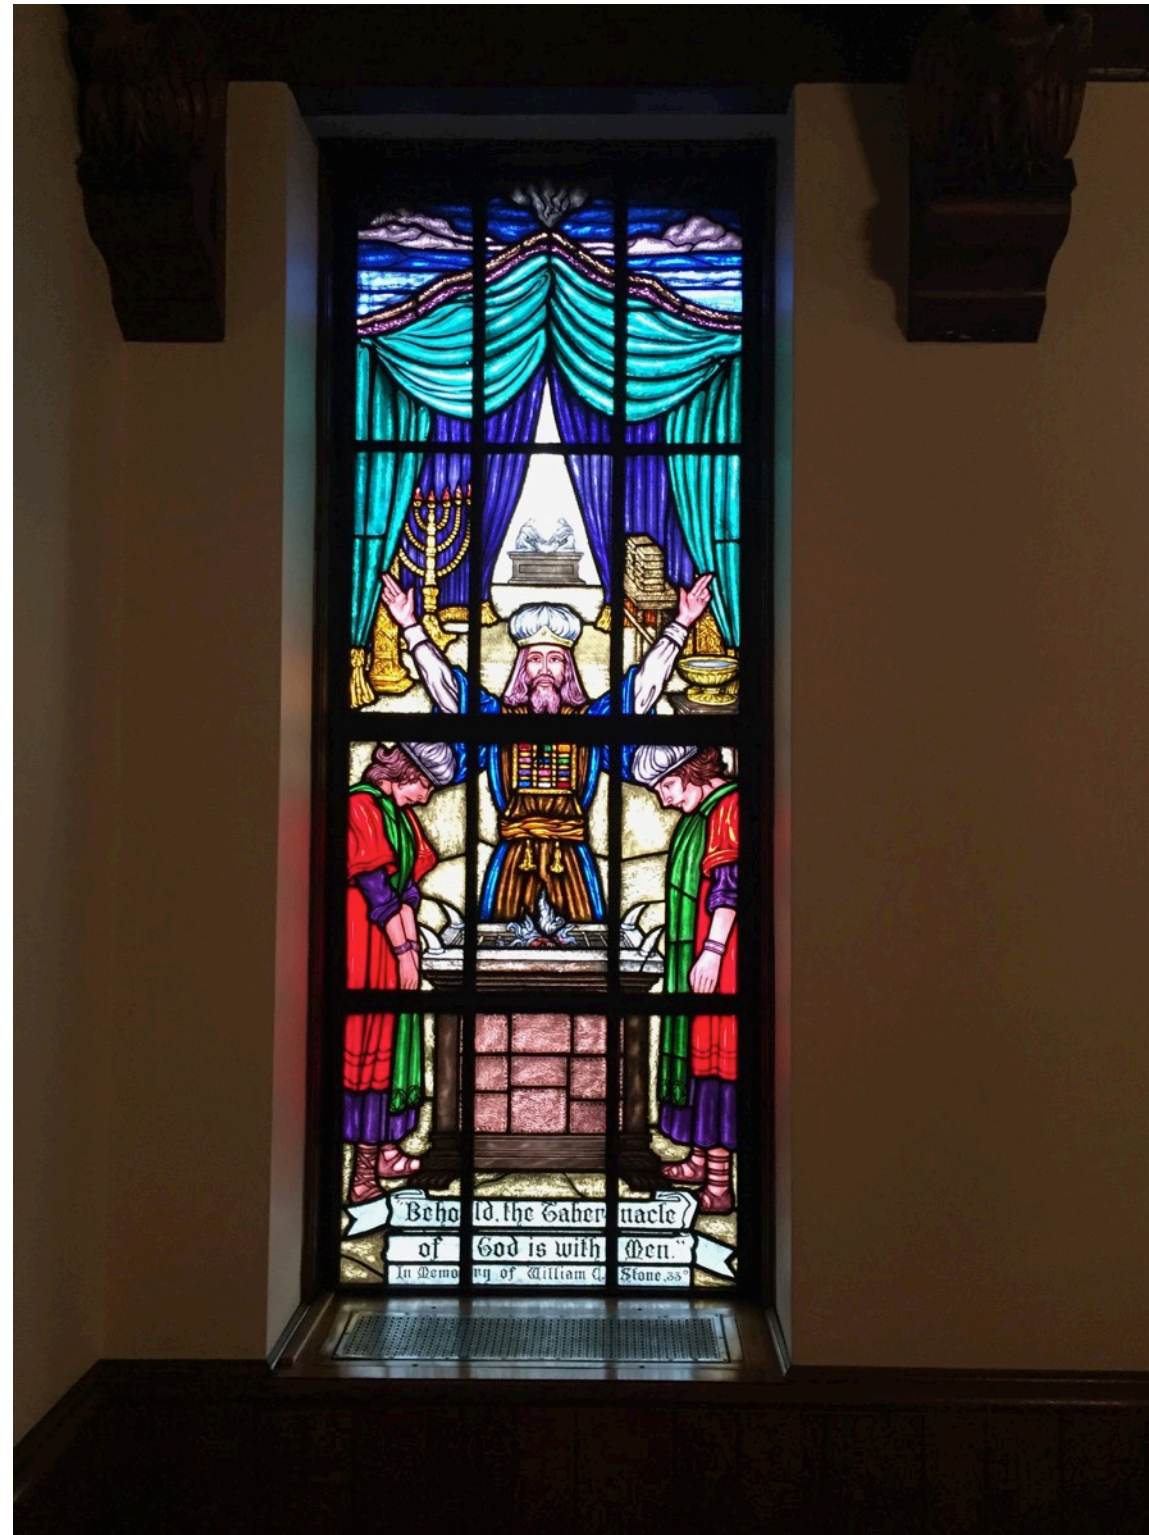

Scottish Rite Masonic Center -
Interior Photos of Stained Glass Windows