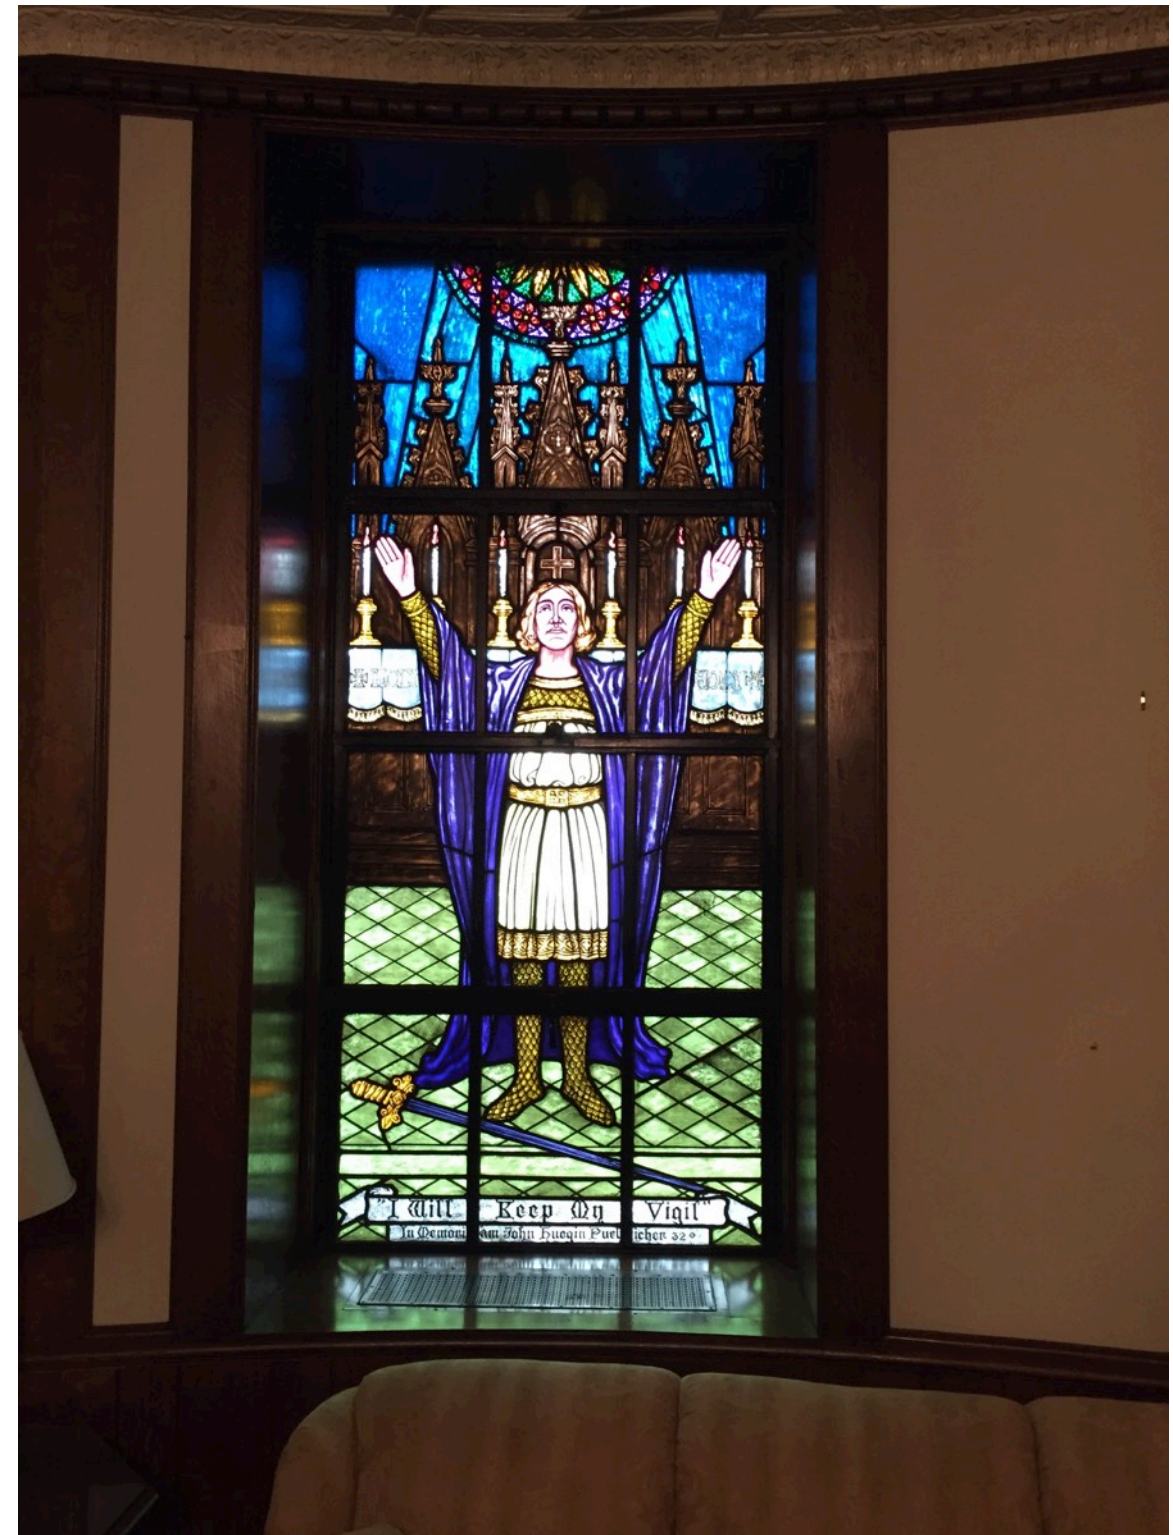

5

Scale: NA

Drawing No.

S-5-6

6

Scottish Rite Masonic Center -
Interior Photos of Stained Glass Windows

Scottish Rite Masonic Center -
Interior Photos of Stained Glass Windows

Title INTERIOR PHOTOGRAPHS OF EXISTING STAINED GLAS WINDOWS
Project Scottish Rite Masonic Center
Project Number 21-102
Date 3 FEB 2021
Drawn by RAMLOW / STEIN