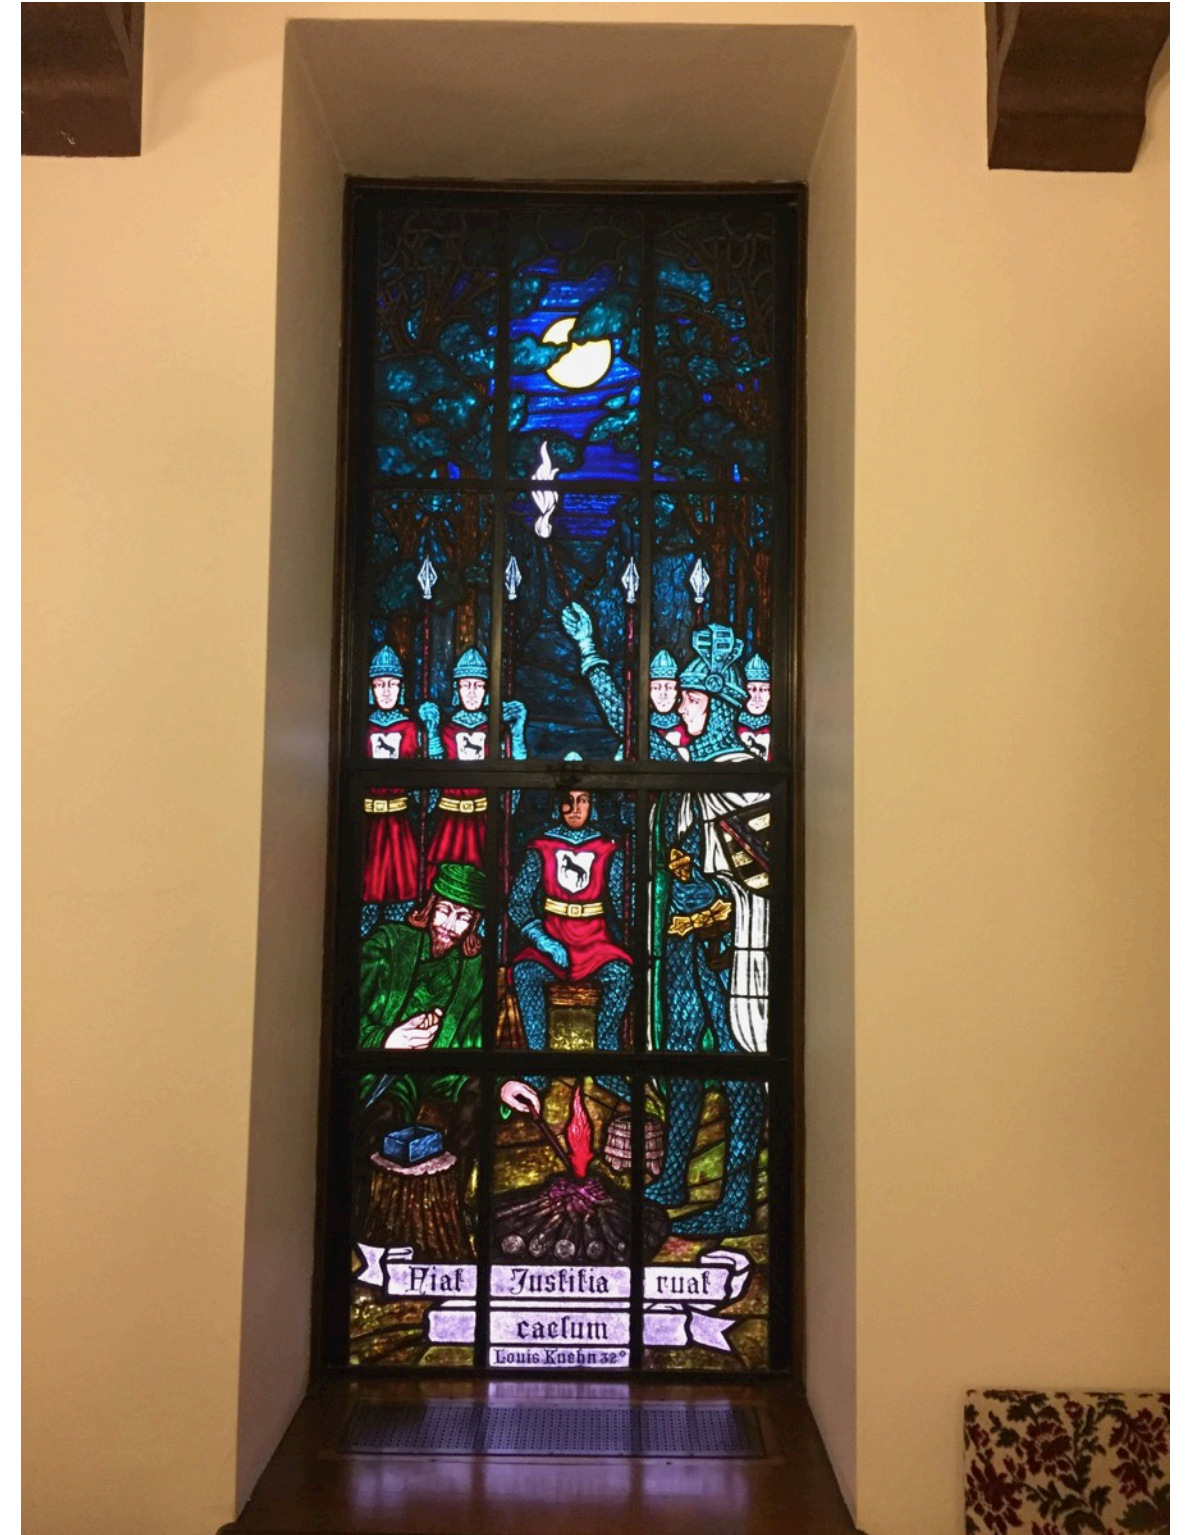

Scottish Rite Masonic Center -
Interior Photos of Stained Glass Windows

Title INTERIOR PHOTOGRAPHS OF EXISTING STAINED GLAS WINDOWS
Project Scottish Rite Masonic Center
Project Number 21-102
Date 3 FEB 2021
Drawn by RAMLOW / STEIN

17

Scale: NA

Drawing No.

S-17-18

18