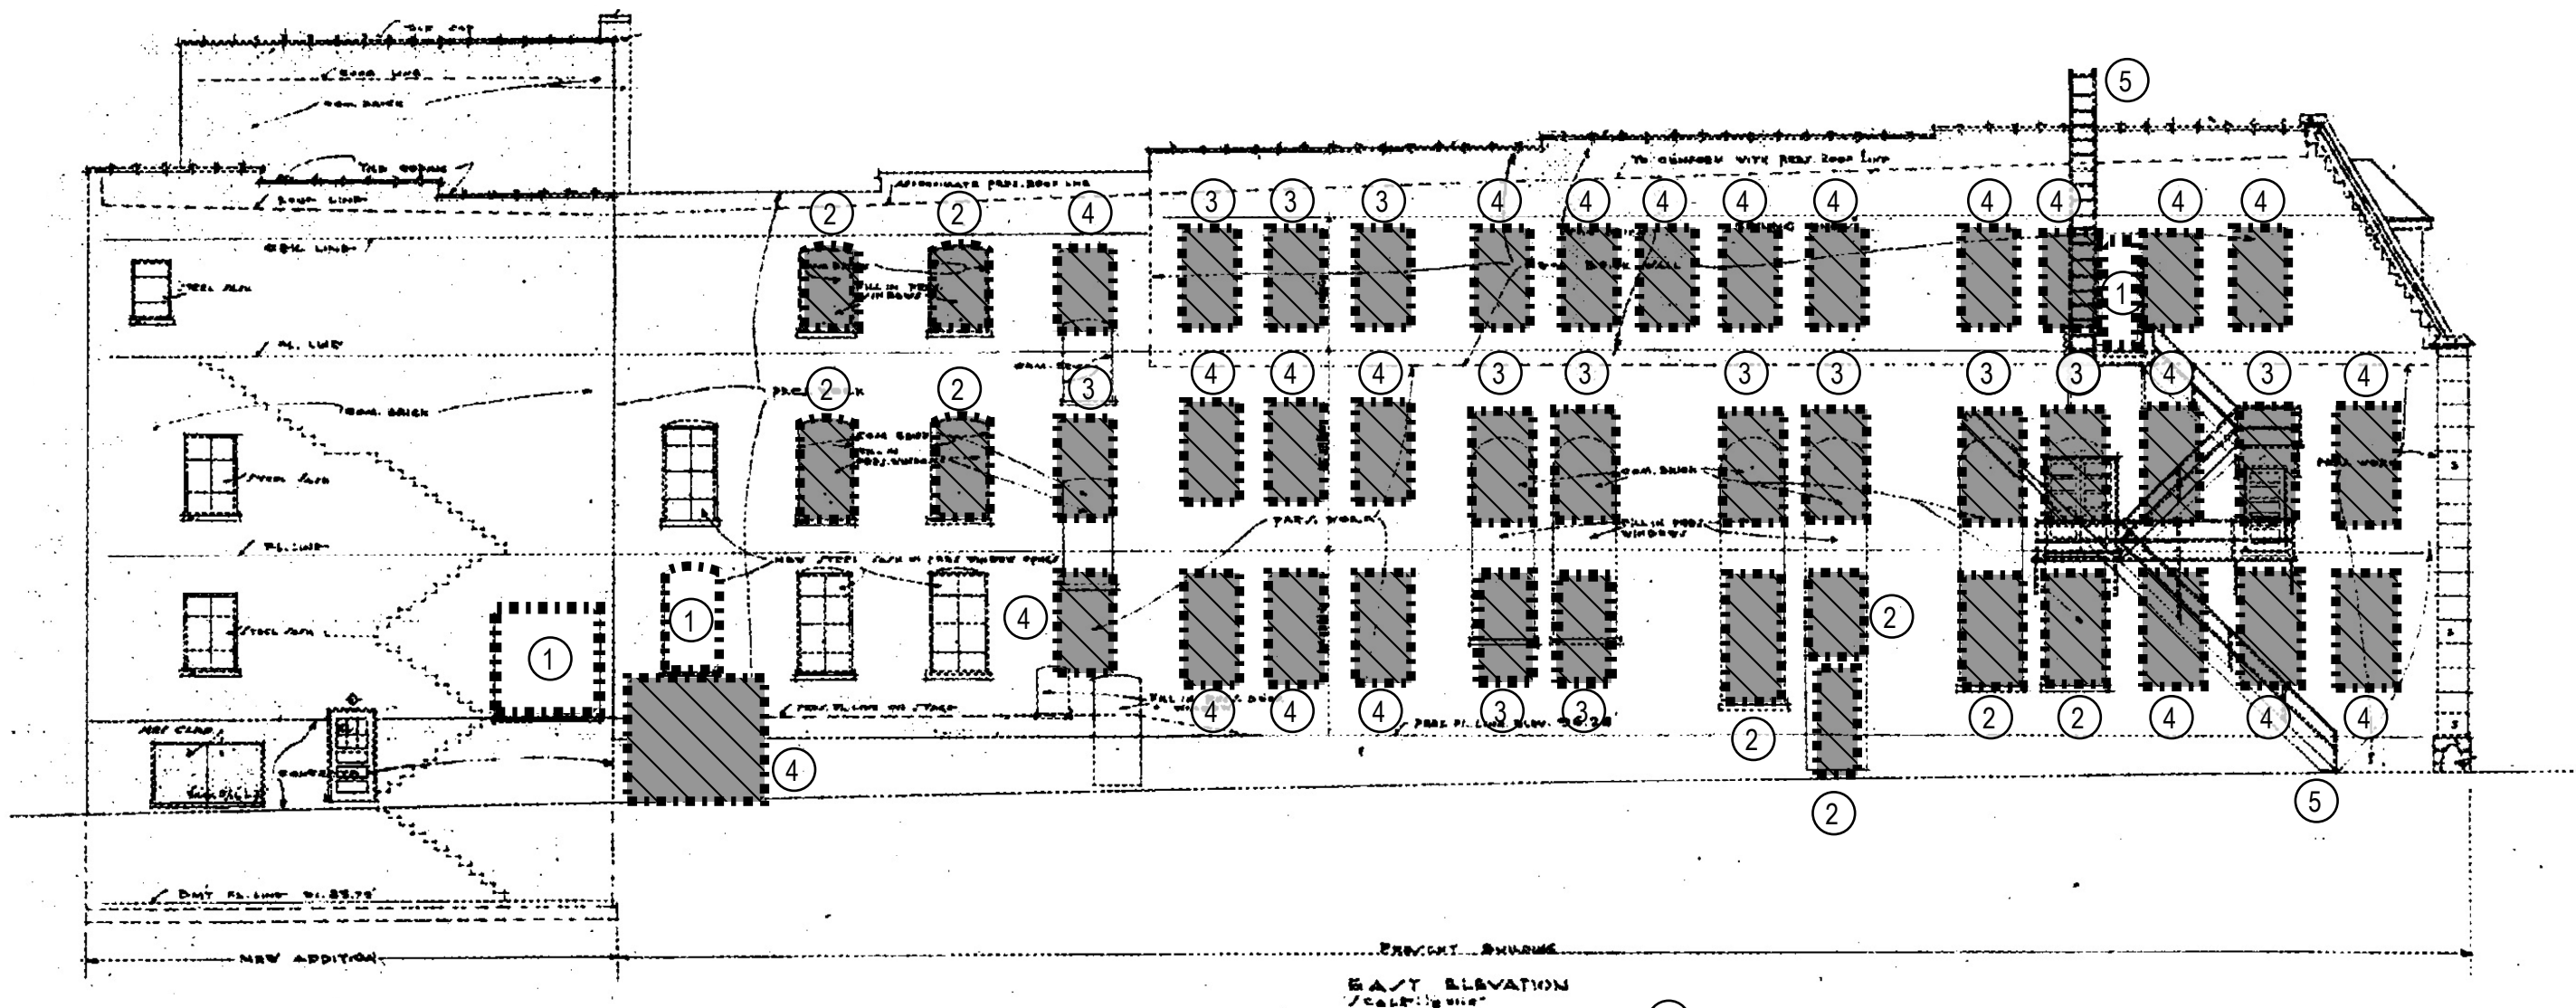

Title WEST ELEVATION STAINED GLASS WINDOWS PROPOSED TO BE REMOVED
 Project Scottish Rite Masonic Center
 Project Number 21-102
 Date 3 FEB 2021
 Drawn by RAMLOW / STEIN

Scale: NA
 Drawing No. A210

Title NORTH ELEVATION STAINED GLASS WINDOWS PROPOSED TO BE REMOVED
 Project Scottish Rite Masonic Center
 Project Number 21-102
 Date 3 FEB 2021
 Drawn by RAMLOW / STEIN

Scale: NA

Drawing No.
A211

4 EAST ELEVATION
SCALE: 1/8"=1'-0"

- ① INFILL EXISTING OPENING
- ② NEW WINDOW/ DOOR AT EXISTING OPENING
- ③ NEW WINDOW AT ENLARGED EXISTING OPENING
- ④ NEW OPENING
- ⑤ REMOVE EXTERIOR FIRE STAIR