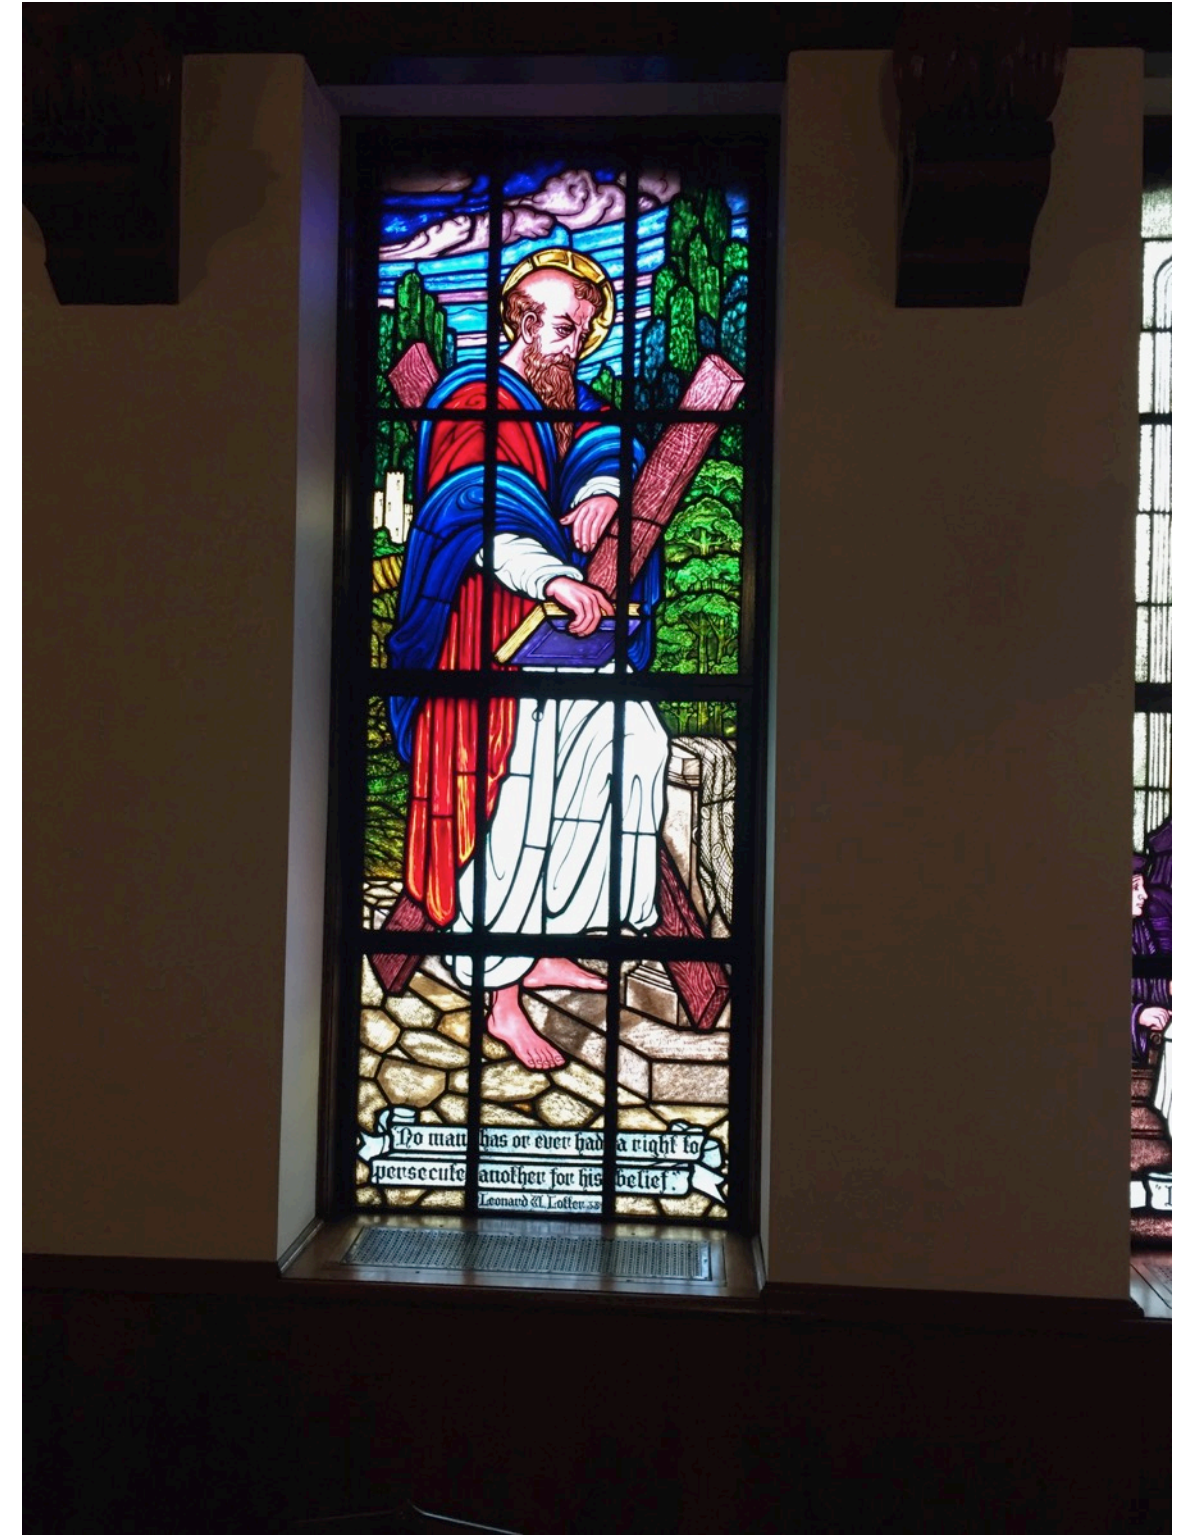

Scottish Rite Masonic Center -
Interior Photos of Stained Glass Windows

Title INTERIOR PHOTOGRAPHS OF EXISTING STAINED GLAS WINDOWS
Project Scottish Rite Masonic Center
Project Number 21-102
Date 3 FEB 2021
Drawn by RAMLOW / STEIN

13

Scale: NA

Drawing No.

S-13-14

14