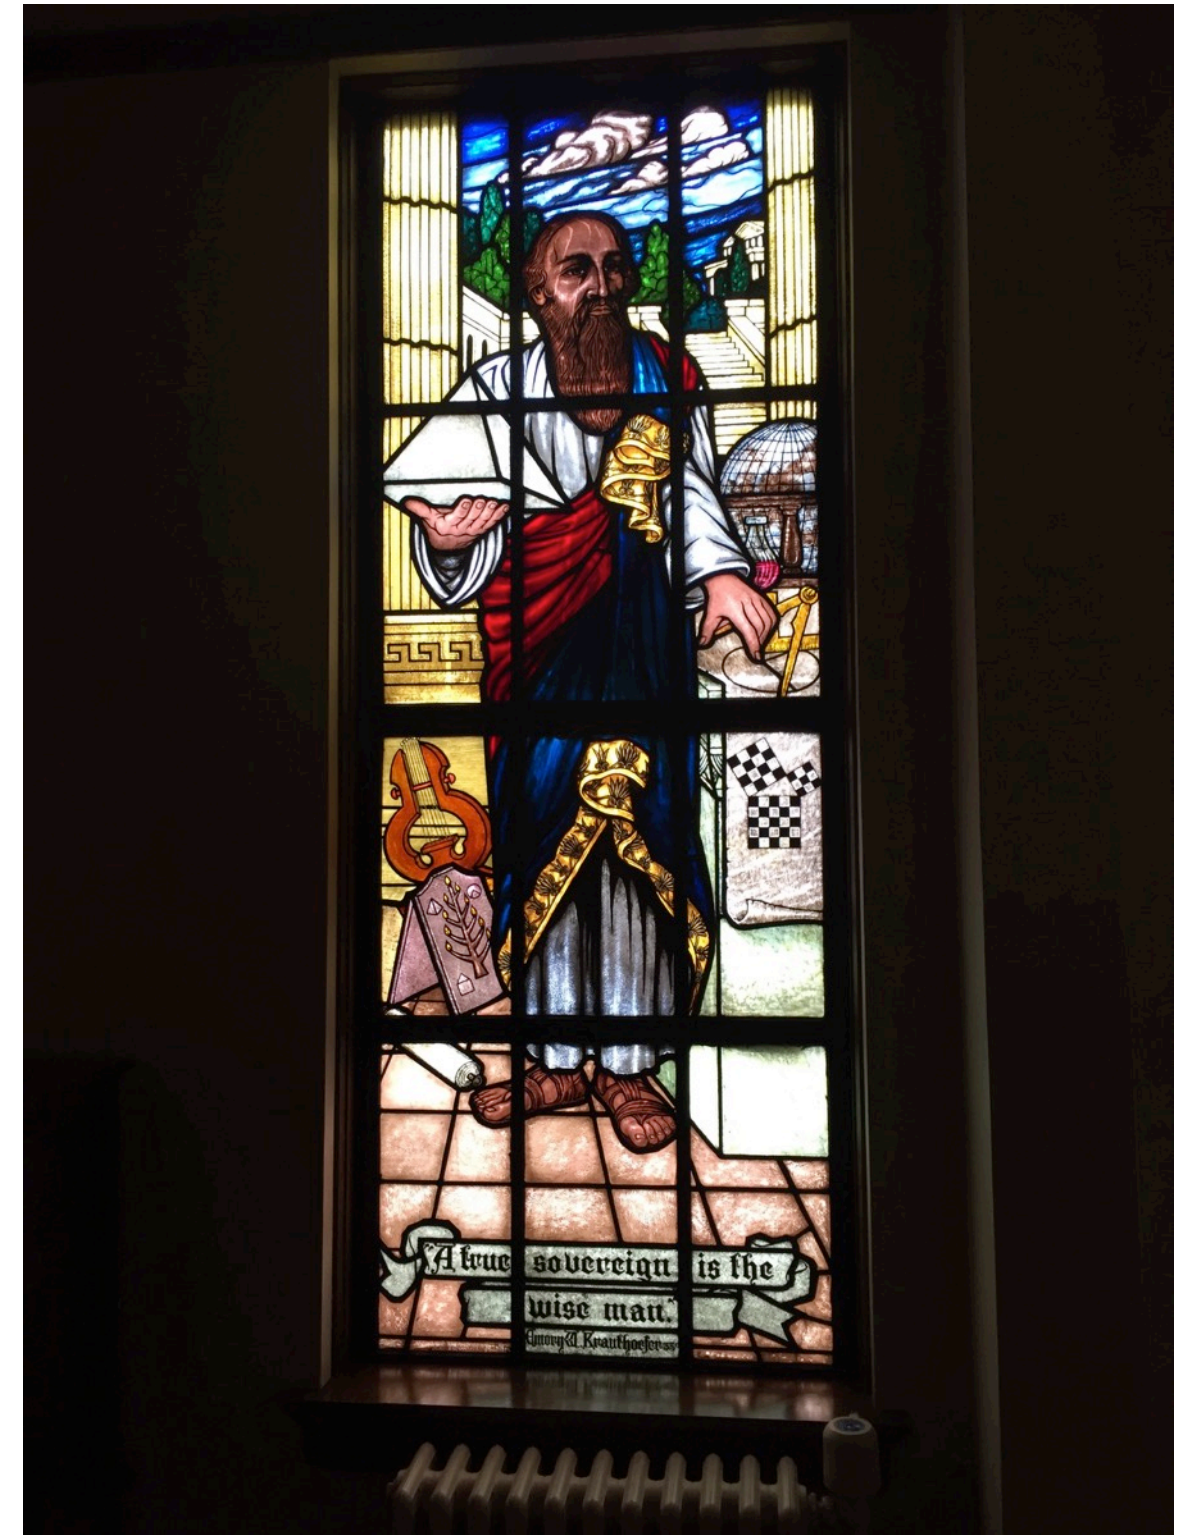

Scottish Rite Masonic Center -
Interior Photos of Stained Glass Windows

Title INTERIOR PHOTOGRAPHS OF EXISTING STAINED GLAS WINDOWS
Project Scottish Rite Masonic Center
Project Number 21-102
Date 3 FEB 2021
Drawn by RAMLOW / STEIN

1

Scale: NA

Drawing No.
S-1-2

2