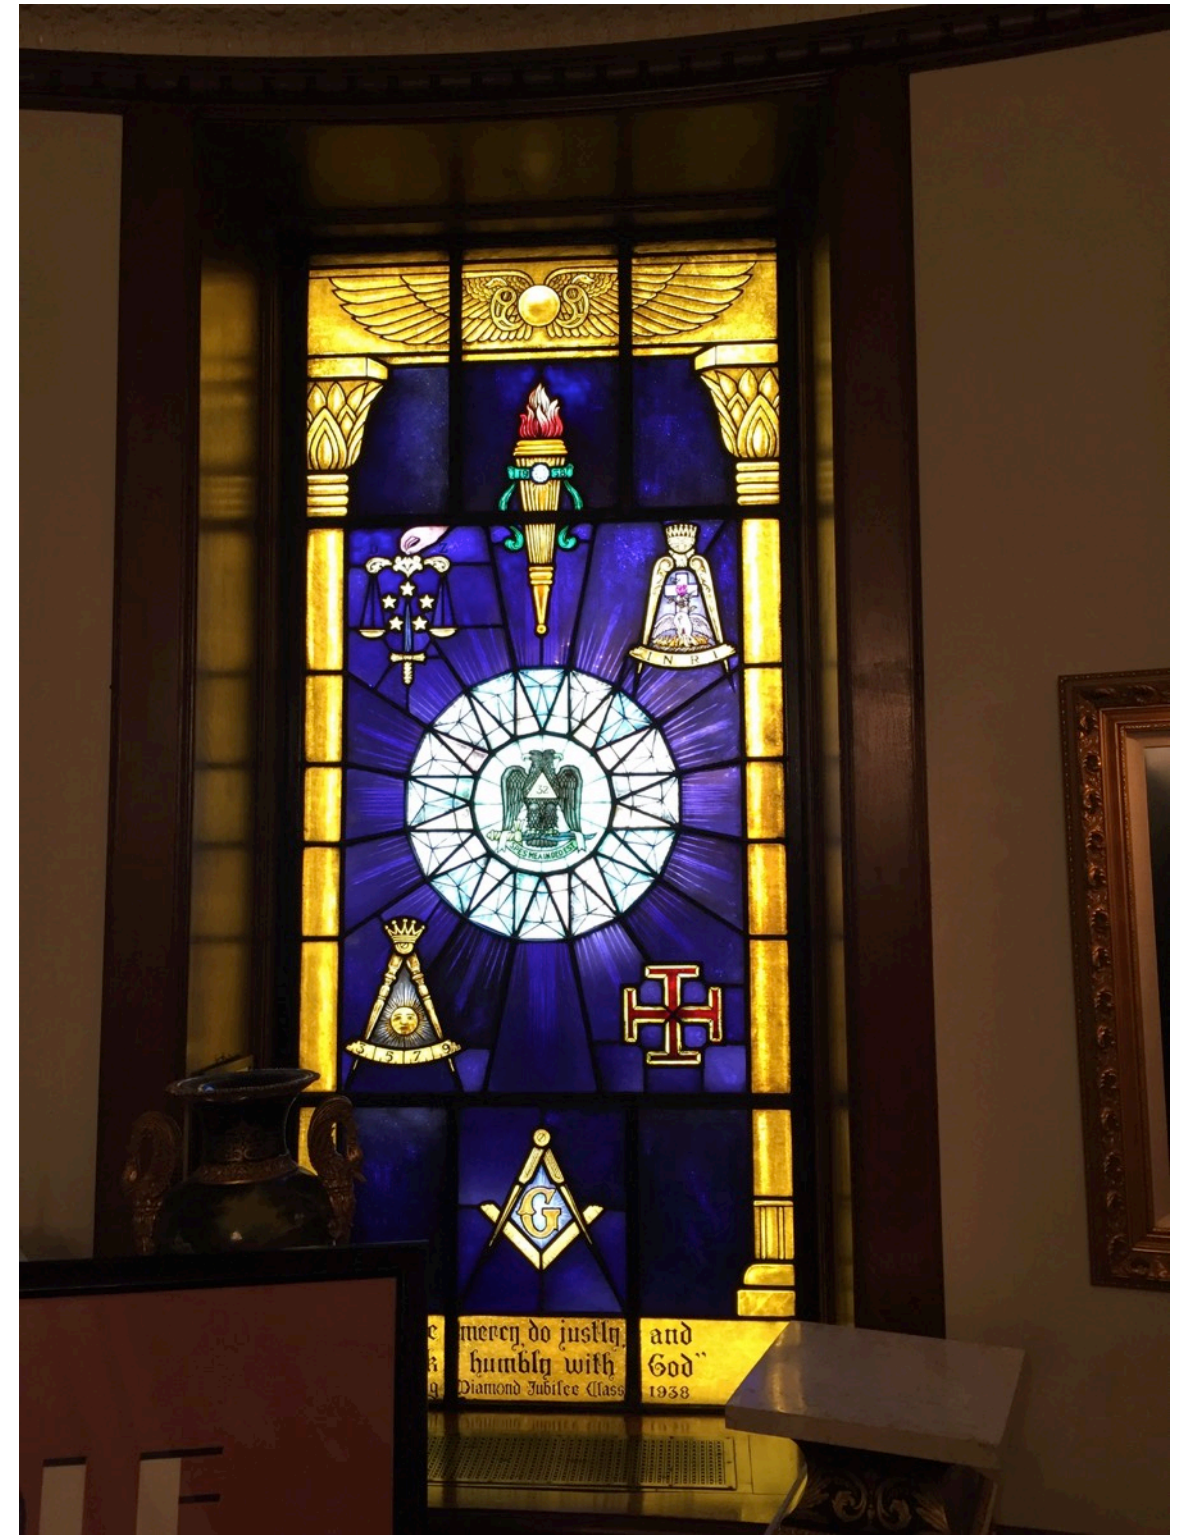

Title WEST ELEVATION STAINED GLASS WINDOWS PROPOSED TO BE REMOVED
 Project Scottish Rite Masonic Center
 Project Number 21-102
 Date 3 FEB 2021
 Drawn by RAMLOW / STEIN

Scale: NA
 Drawing No. A210

Title NORTH ELEVATION STAINED GLASS WINDOWS PROPOSED TO BE REMOVED
 Project Scottish Rite Masonic Center
 Project Number 21-102
 Date 3 FEB 2021
 Drawn by RAMLOW / STEIN

Scottish Rite Masonic Center -
Interior Photos of Stained Glass Windows

Title INTERIOR PHOTOGRAPHS OF EXISTING STAINED GLAS WINDOWS
Project Scottish Rite Masonic Center
Project Number 21-102
Date 3 FEB 2021
Drawn by RAMLOW / STEIN

3

Scale: NA

Drawing No.

S-3-4

4

Scottish Rite Masonic Center -
Interior Photos of Stained Glass Windows

Scottish Rite Masonic Center -
Interior Photos of Stained Glass Windows

Title INTERIOR PHOTOGRAPHS OF EXISTING STAINED GLAS WINDOWS
 Project Scottish Rite Masonic Center
 Project Number 21-102
 Date 3 FEB 2021
 Drawn by RAMLOW / STEIN