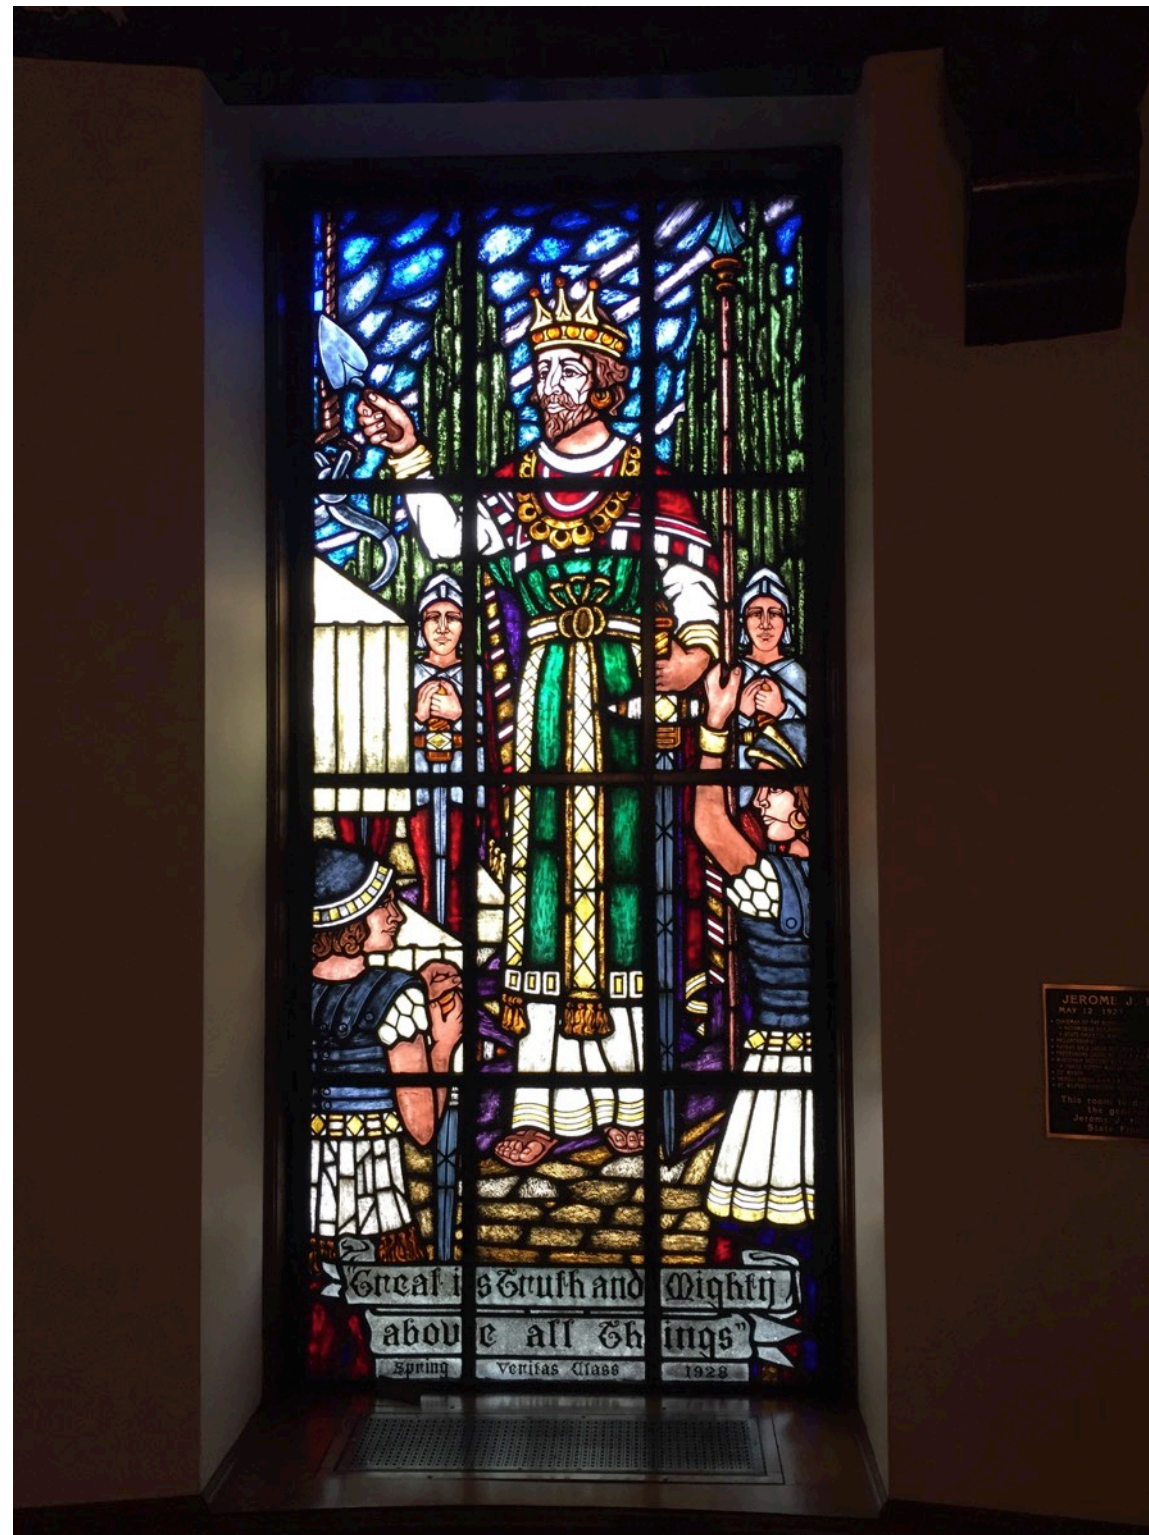

Scottish Rite Masonic Center -
Interior Photos of Stained Glass Windows