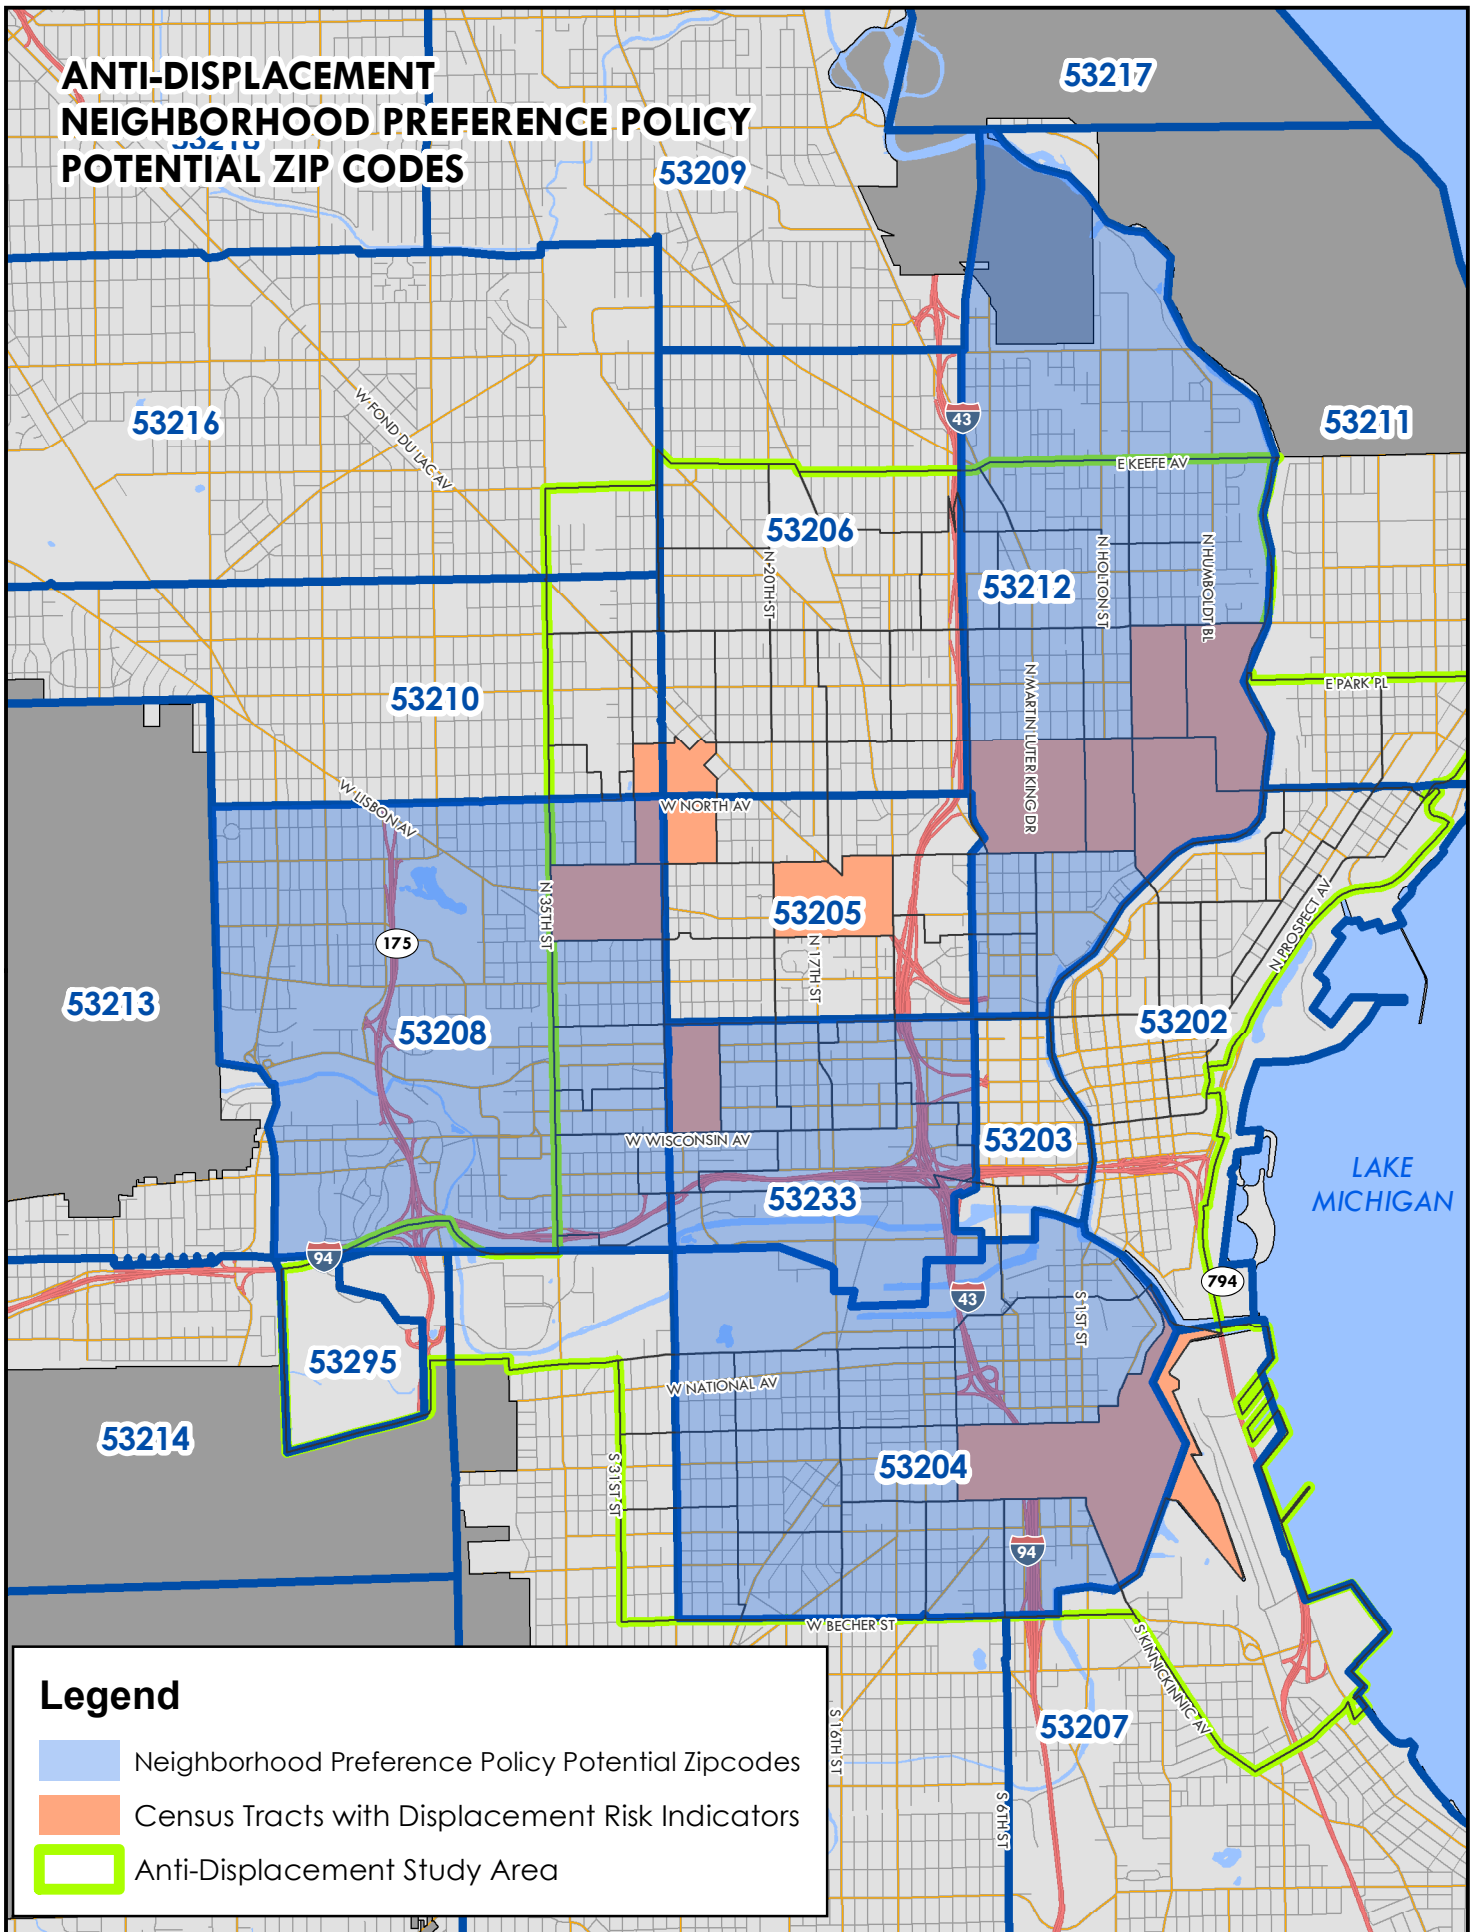

ANTI-DISPLACEMENT NEIGHBORHOOD PREFERENCE POLICY POTENTIAL ZIP CODES

Legend

- Neighborhood Preference Policy Potential Zipcodes
- Census Tracts with Displacement Risk Indicators
- Anti-Displacement Study Area