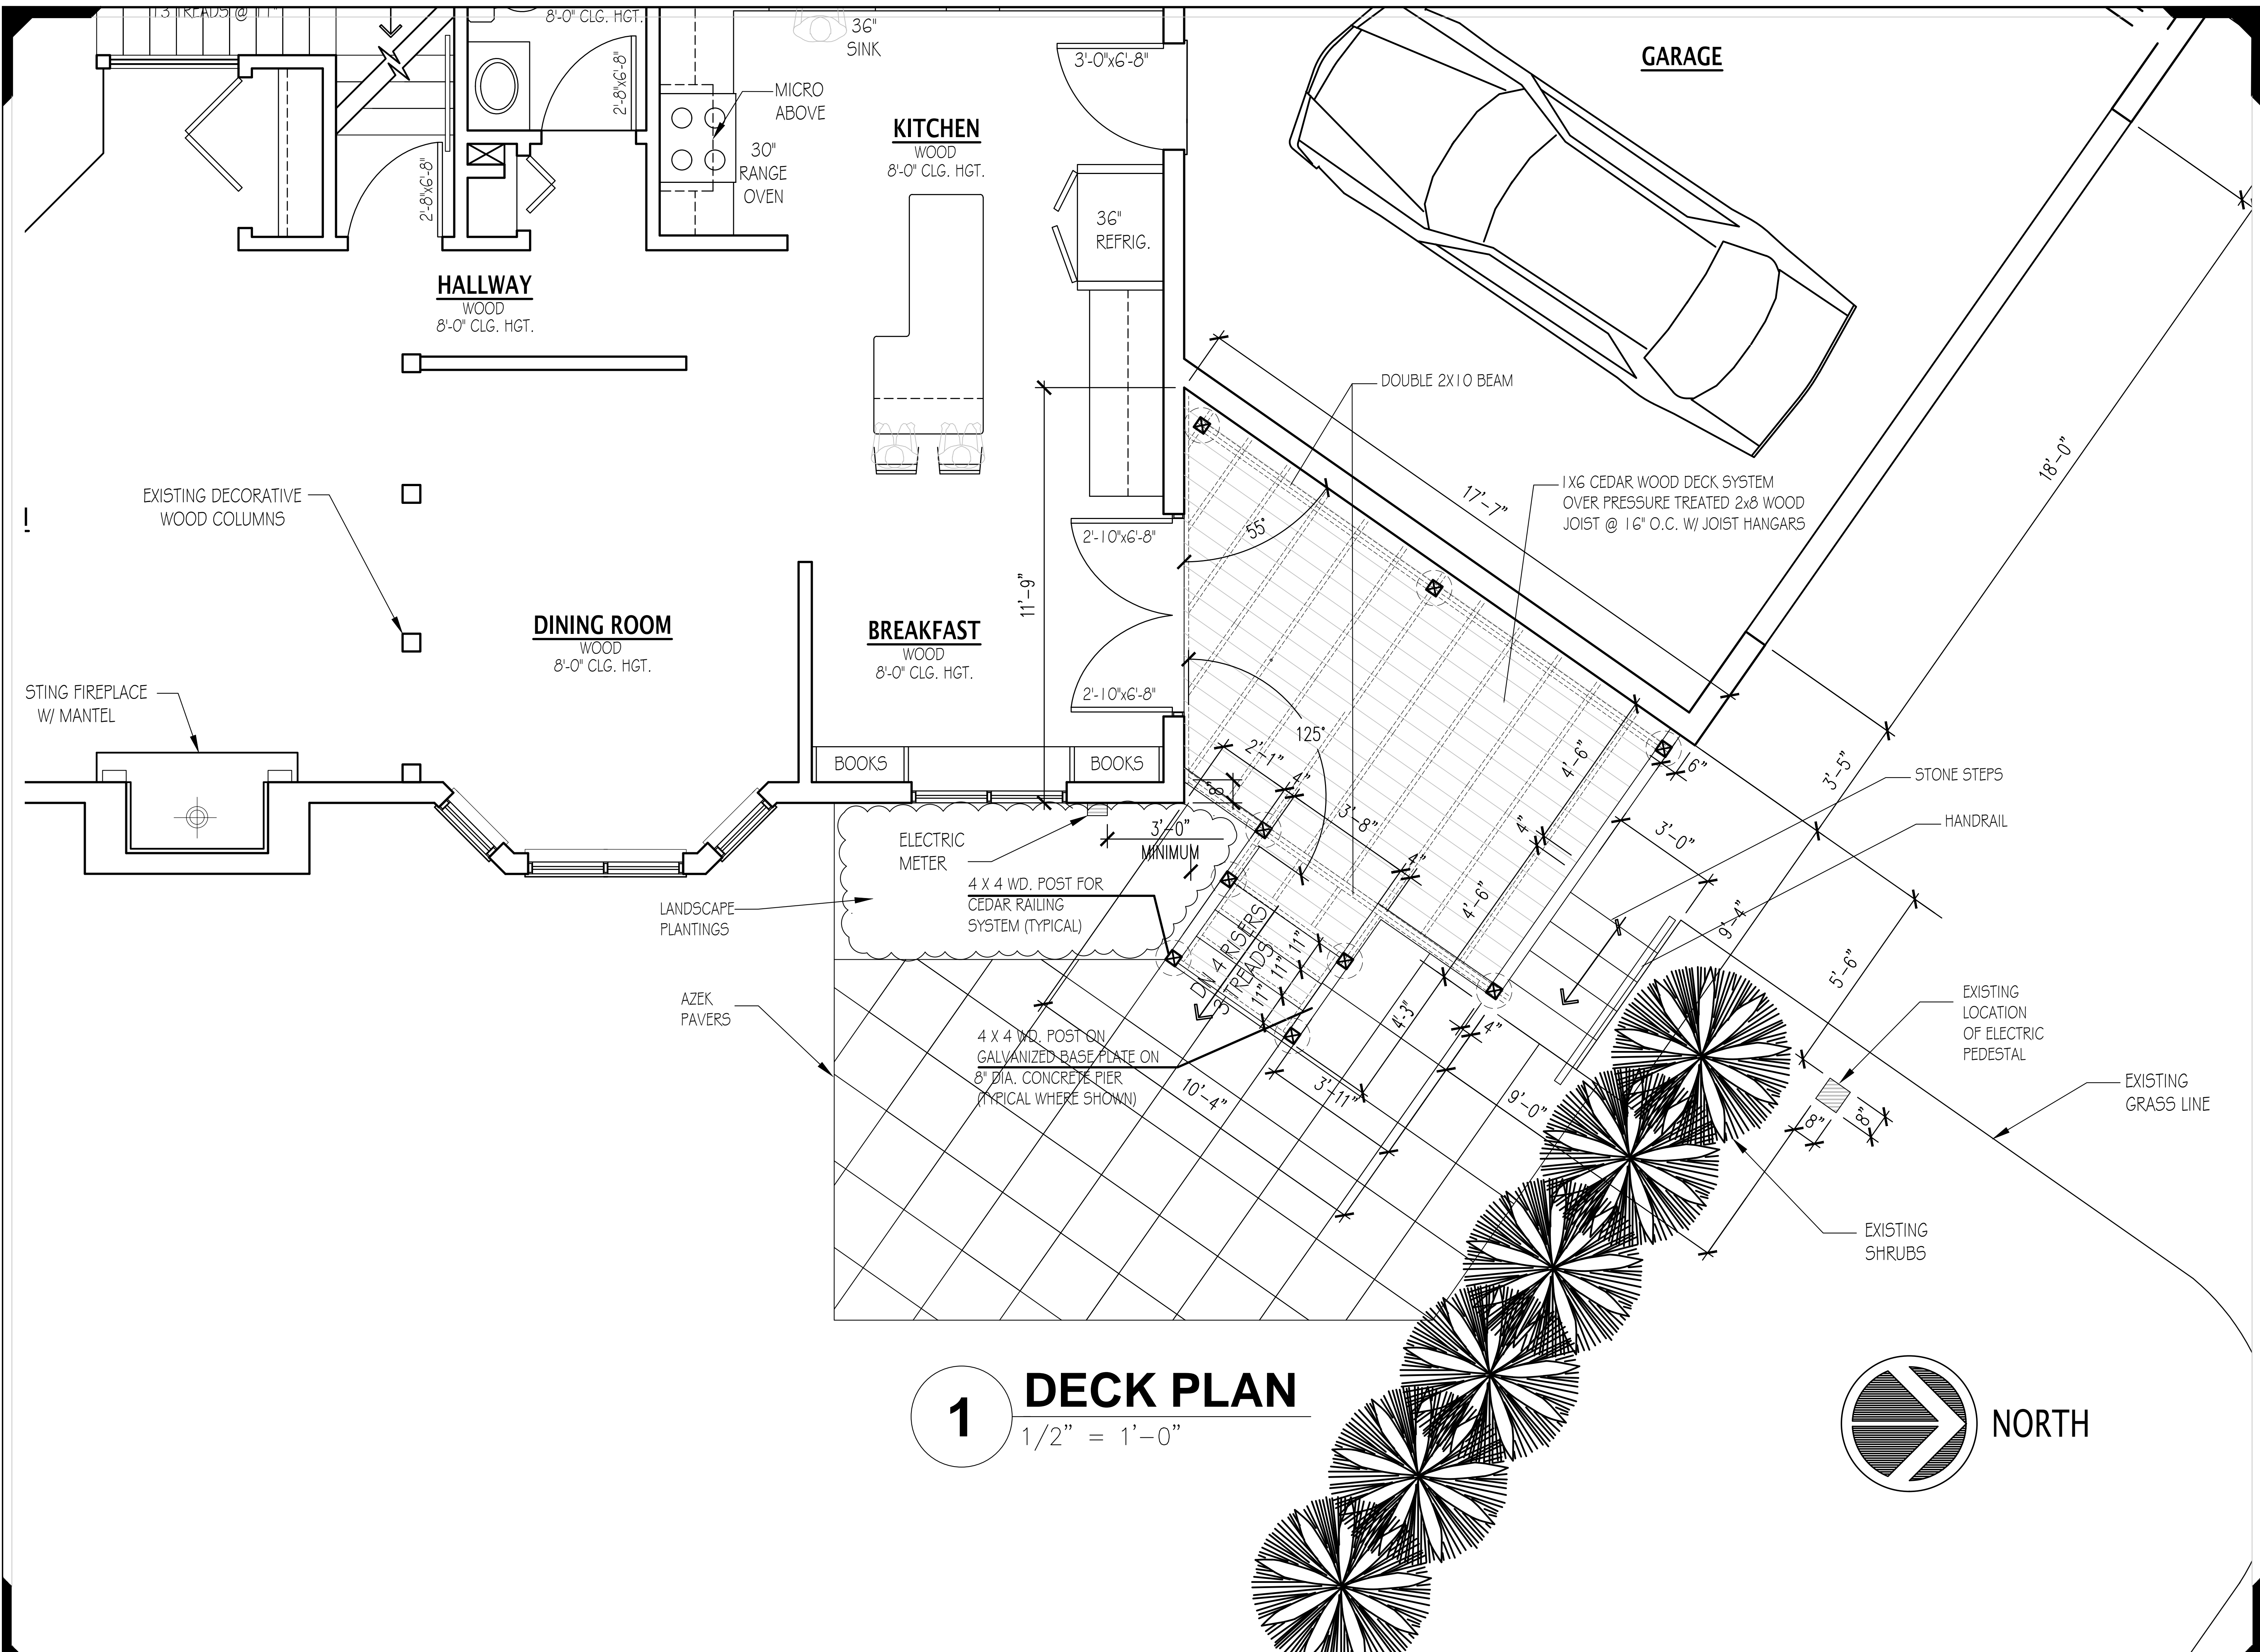

Project:

JAY OSTEMA - REMODEL
2042 E. LAFAYETTE PLACE
MILWAUKEE
WISCONSIN 53202

Notes:

REVISIONS

DATE 02-27-16

PROJECT NO.

SHEET

A1.6

1 DECK PLAN
1/2" = 1'-0"

E Windsor Pl

Proposed Deck

E Windsor Pl

Rear Street
E Windsor Pl

Side Yard

Front Yard

Side Street
N Lake Dr

E Windsor Pl

E Lafayette Pl

E Lafayette Pl

E Lafayette Pl

E Lafayette Pl

Google

Ostema Residence, 2042 E. Lafayette Place, Milwaukee, WI 53202

Ostema Residence, 2042 E. Lafayette Place, Milwaukee, WI 53202