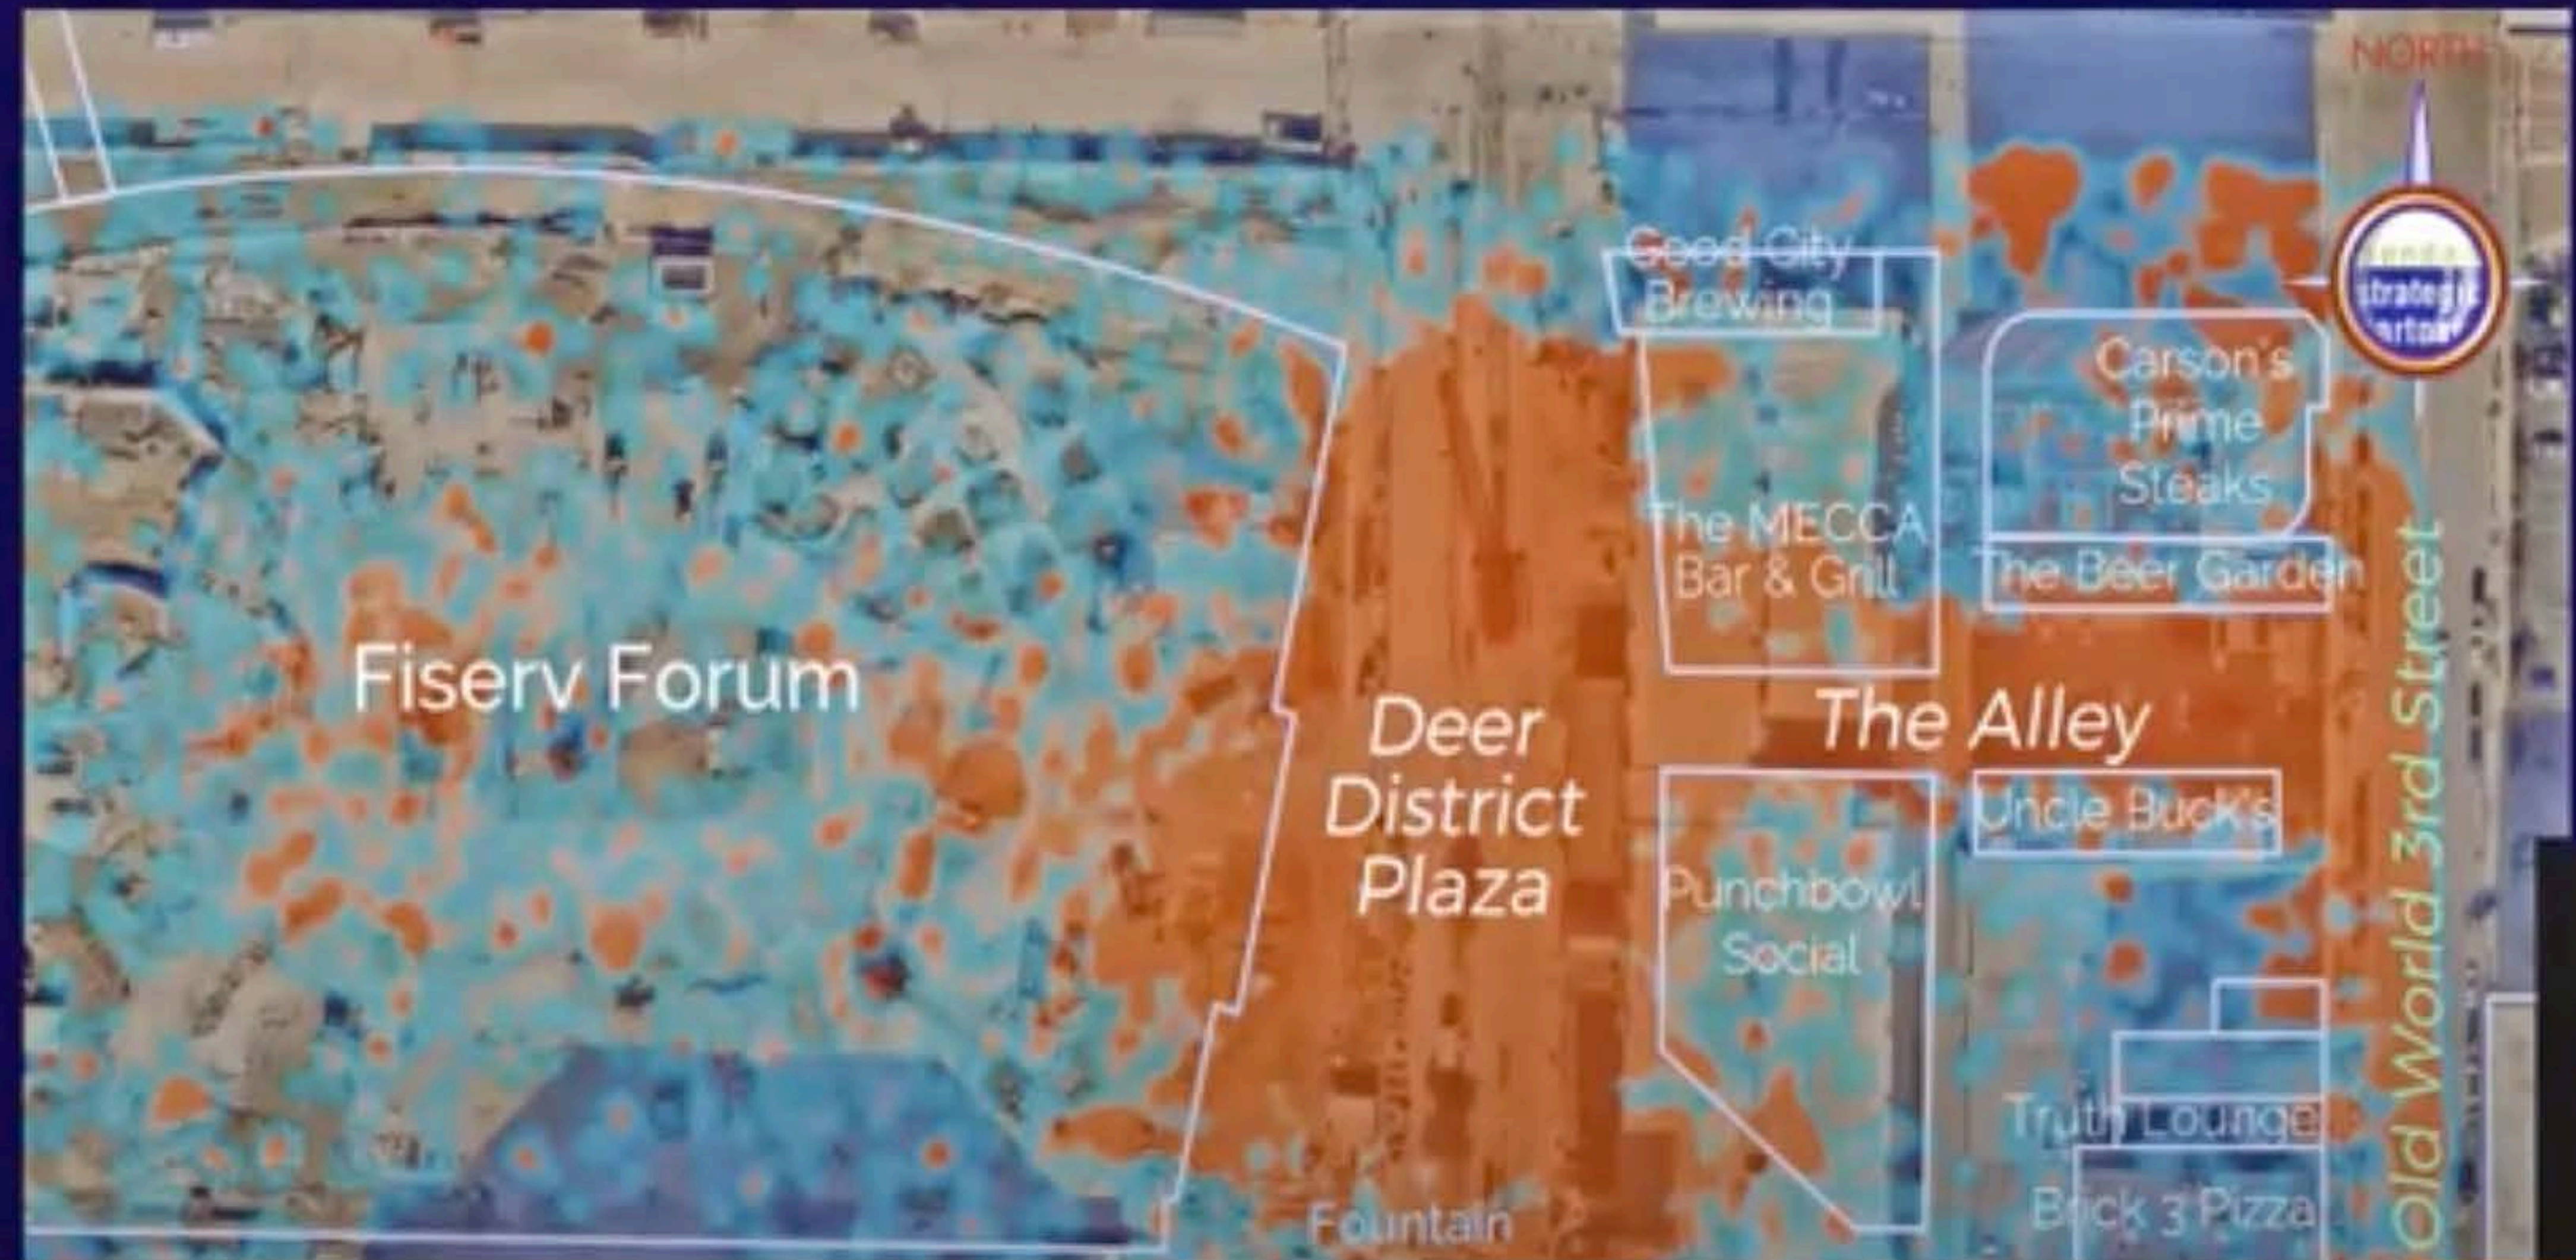

Fiserv Forum and The Deer District

Rob Hunden

President, Hunden Strategic Partners, US

Pedestrian Heat Map Two-Block Area

Fiserv Forum and Deer District Plaza

The Alleyway

A demand-generator like an NBA arena draws people, not only on game-nights.

The red areas show that The Alleyway is very conducive to guiding fans to the area's bars and restaurants.

Map shows where people walked during a 2-month period from April 26 to July 11, 2021.

Fiserv Forum Foot Traffic - Close Up

April 26 - July 11, 2021

Rob Hunden

COLISEUM
Global Sports Venue Alliance

President, Hunden Strategic Partners, US