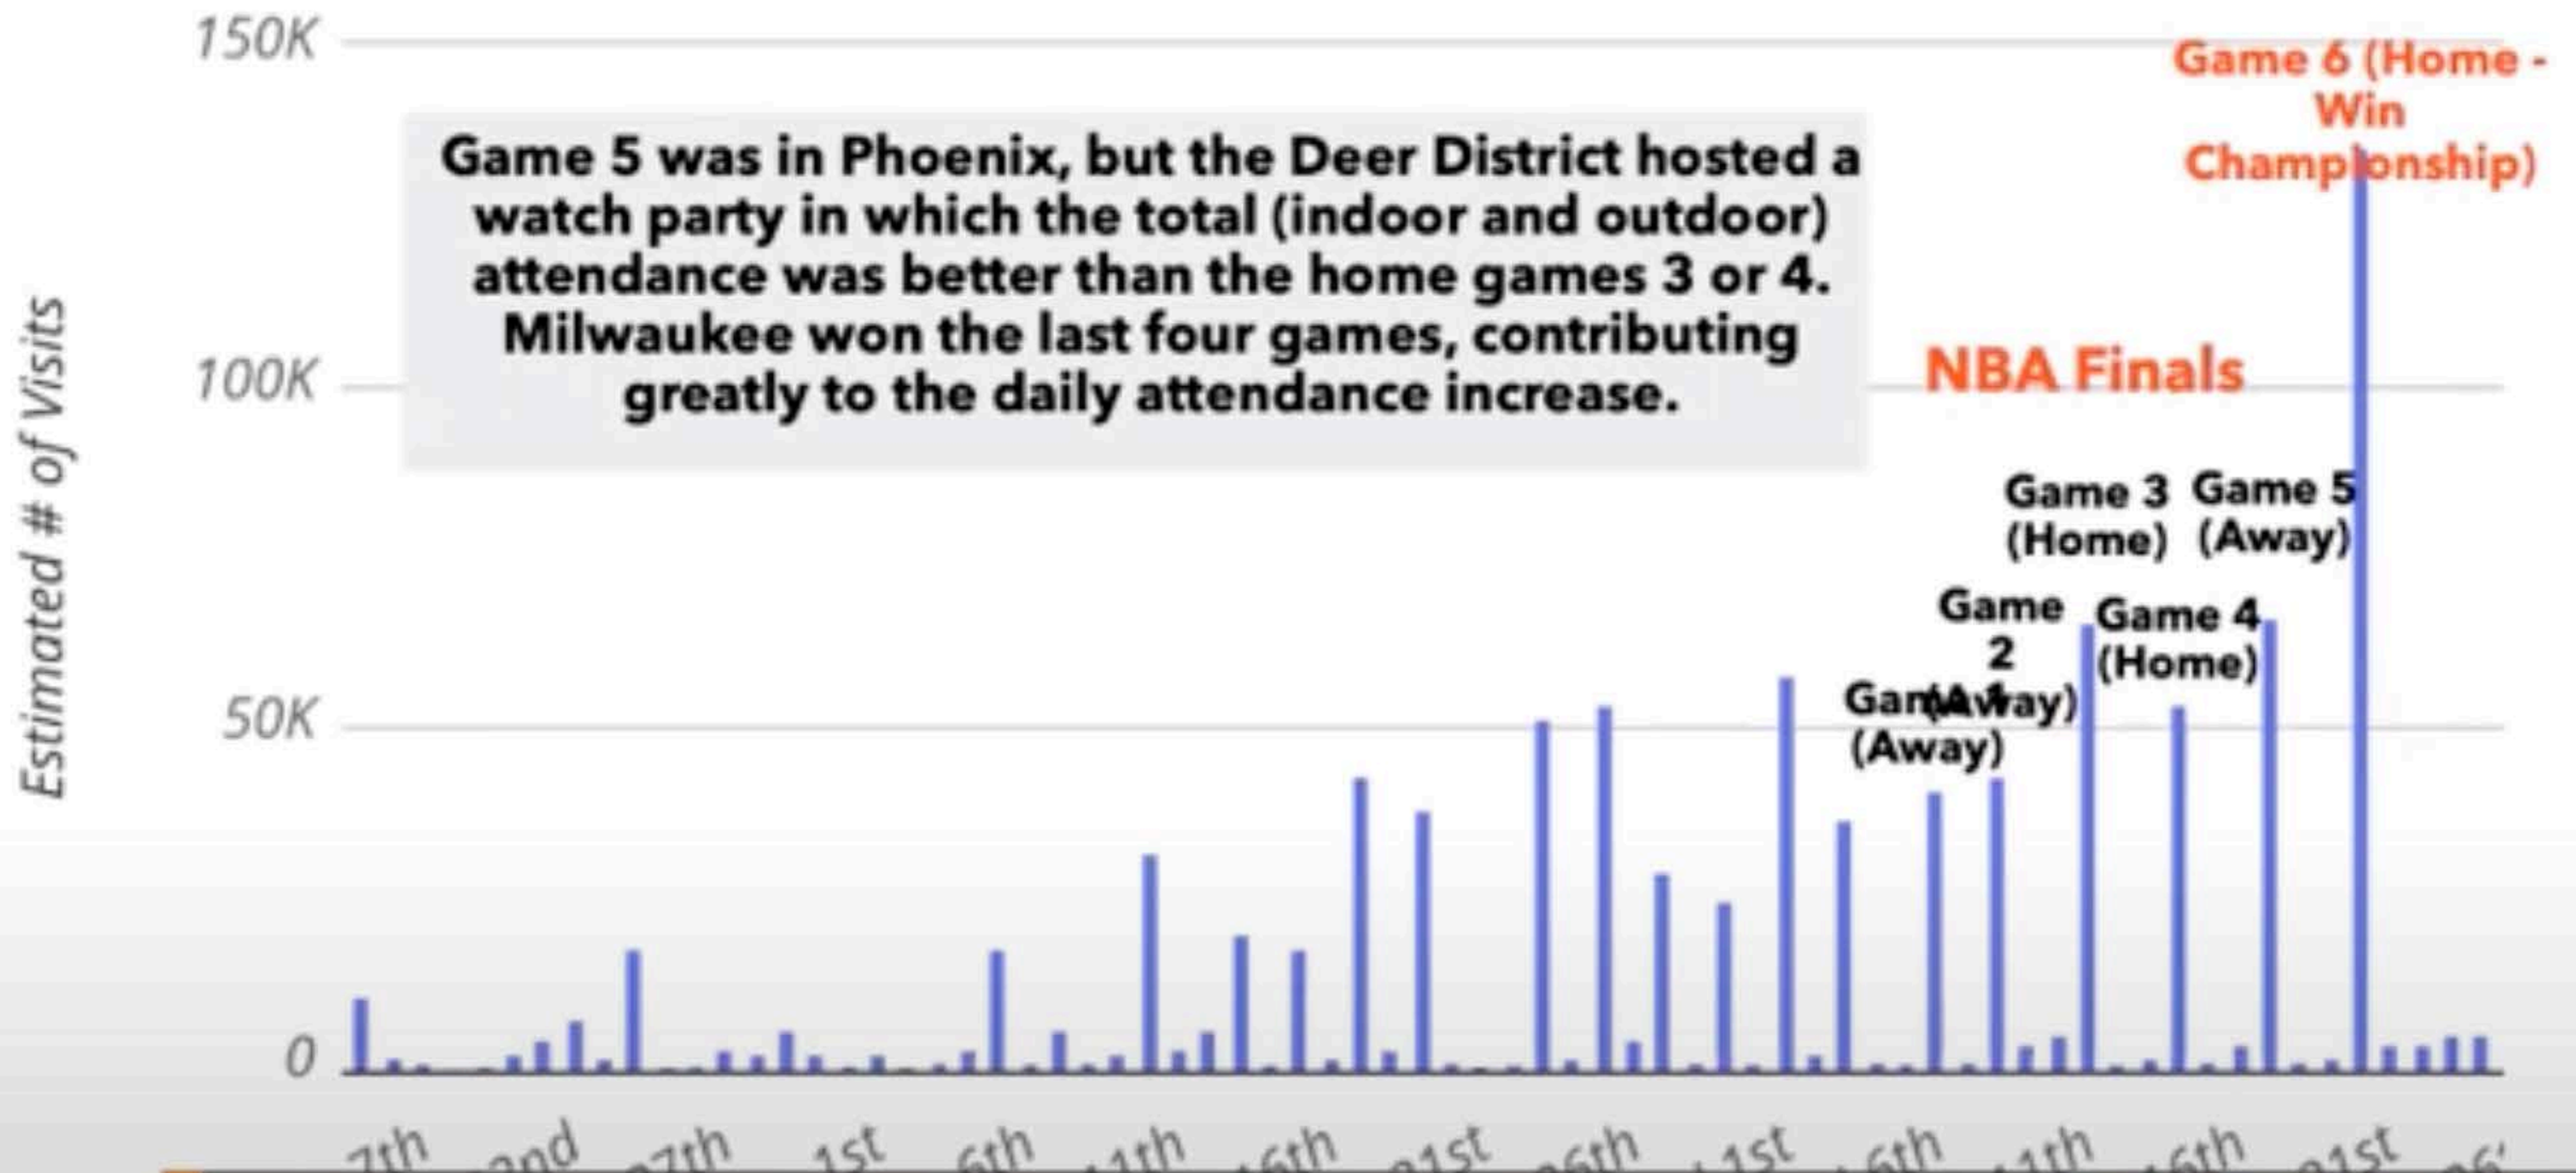

Fiserv Forum and The Deer District

Rob Hunden

President, Hunden Strategic Partners, US

Pedestrian Heat Map Two-Block Area

Fiserv Forum and Deer District Plaza

The Alleyway

A demand-generator like an NBA arena draws people, not only on game-nights.

The red areas show that The Alleyway is very conducive to guiding fans to the area's bars and restaurants.

Map shows where people walked during a 2-month period from April 26 to July 11, 2021.

Fiserv Forum Foot Traffic - Close Up

April 26 - July 11, 2021

Rob Hunden

COLISEUM
Global Sports Venue Alliance

President, Hunden Strategic Partners, US