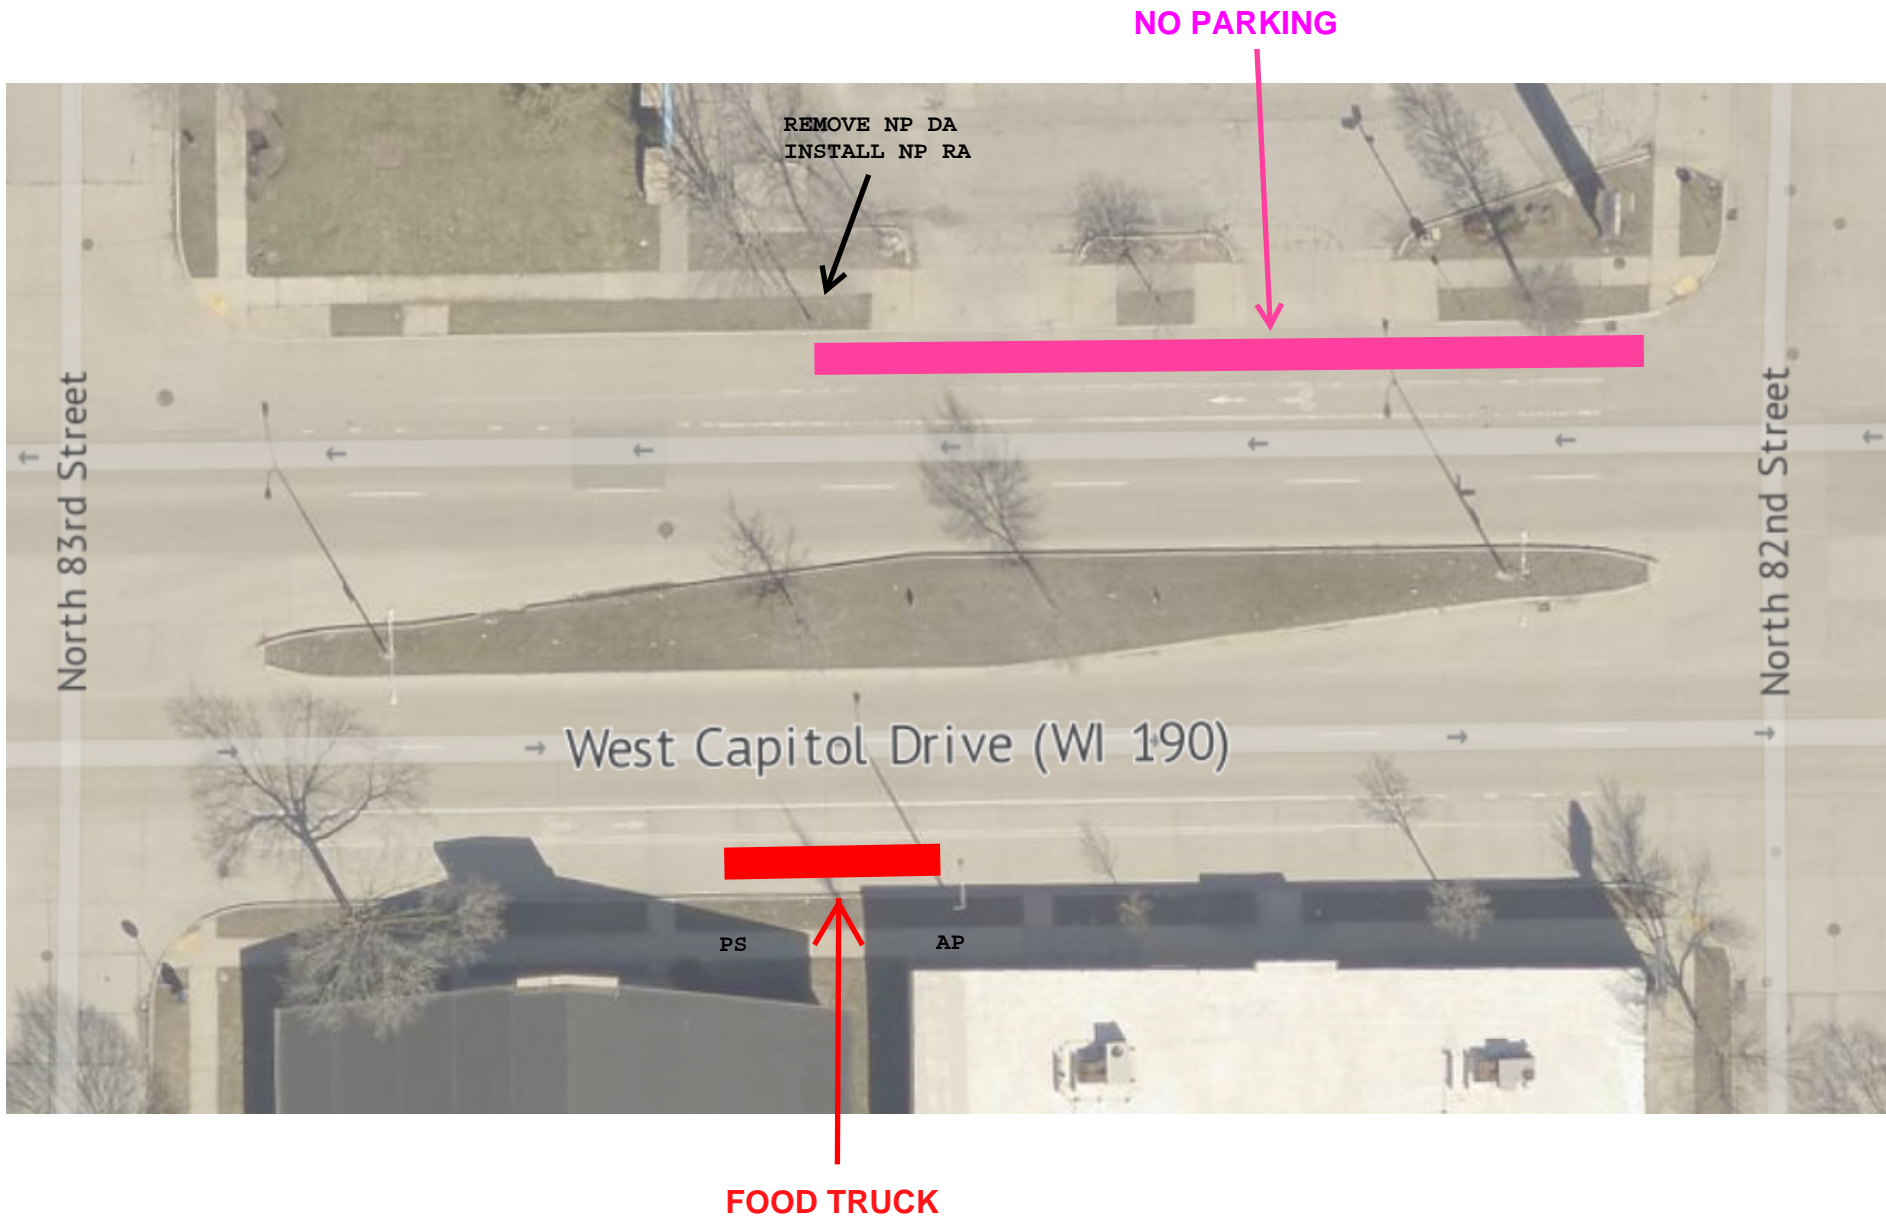

NO PARKING

REMOVE NP DA
INSTALL NP RA

North 83rd Street

North 82nd Street

West Capitol Drive (WI 190)

PS

AP

FOOD TRUCK