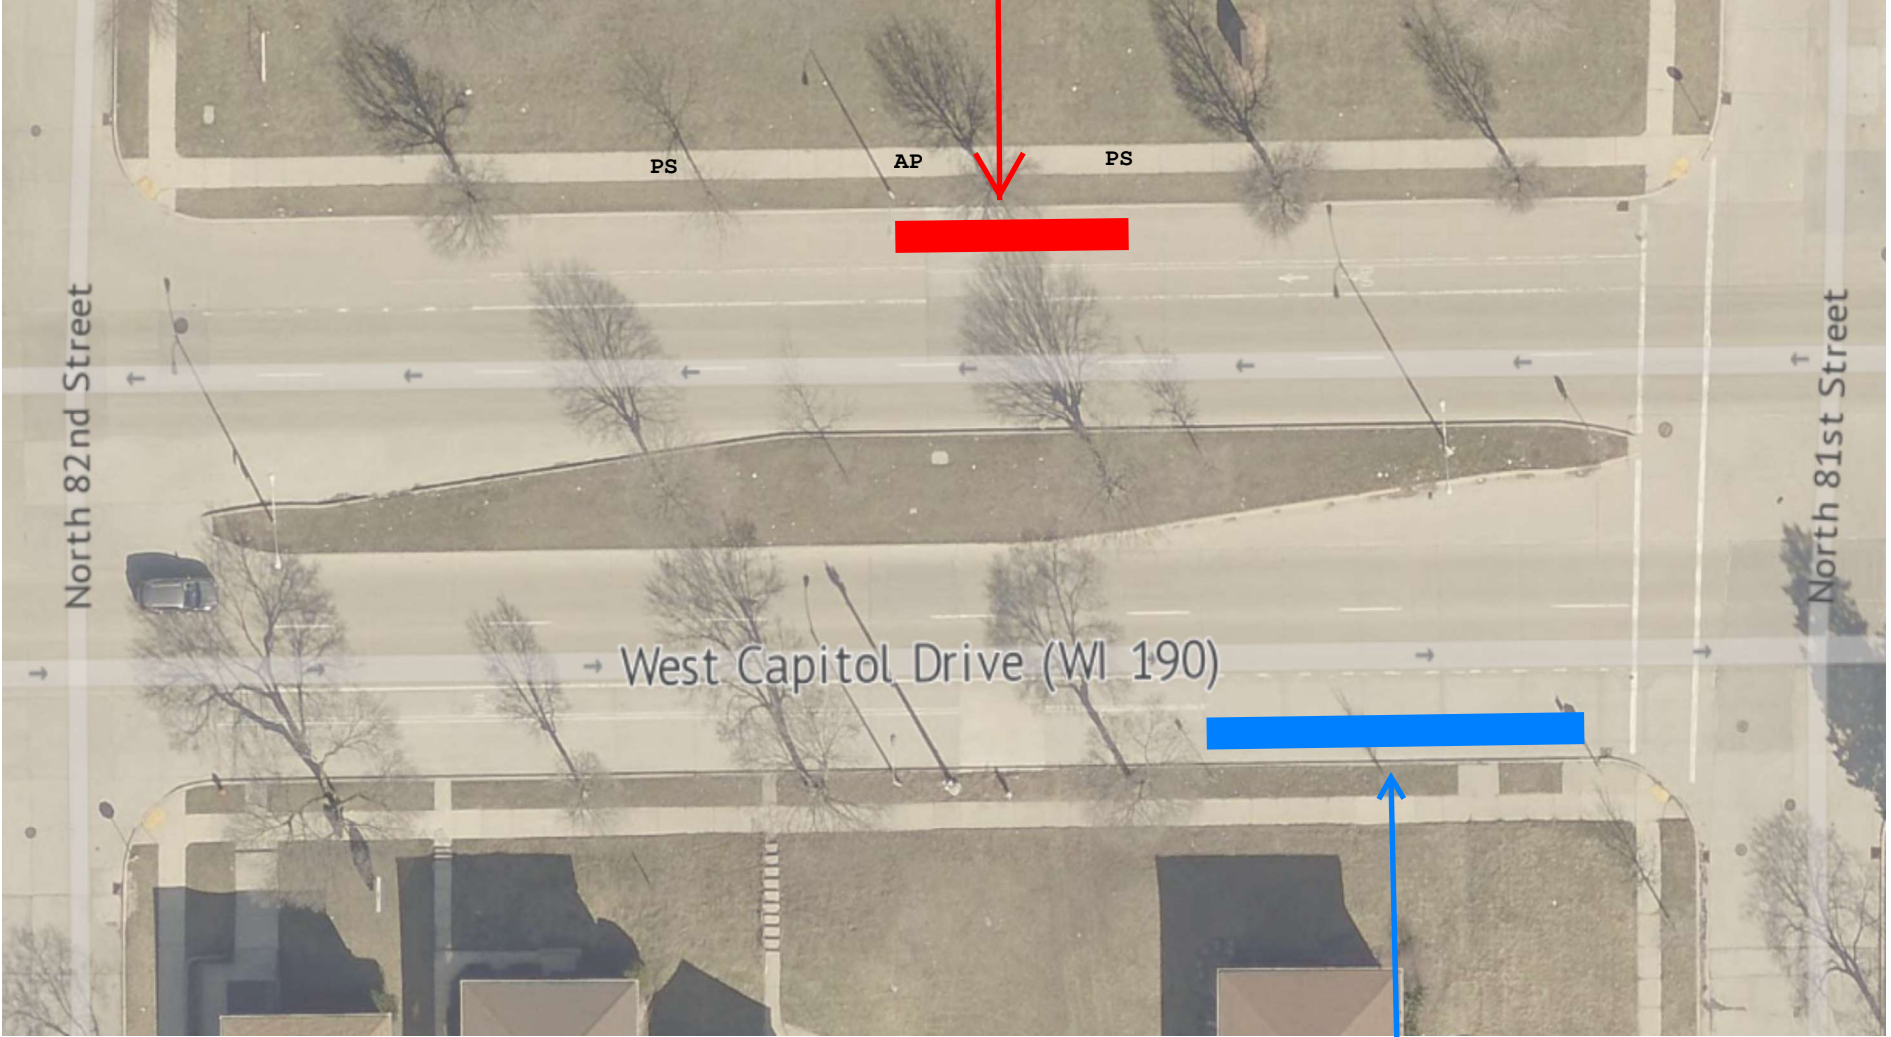

FOOD TRUCK

PS

AP

PS

North 82nd Street

North 81st Street

West Capitol Drive (WI 190)

BUS STOP