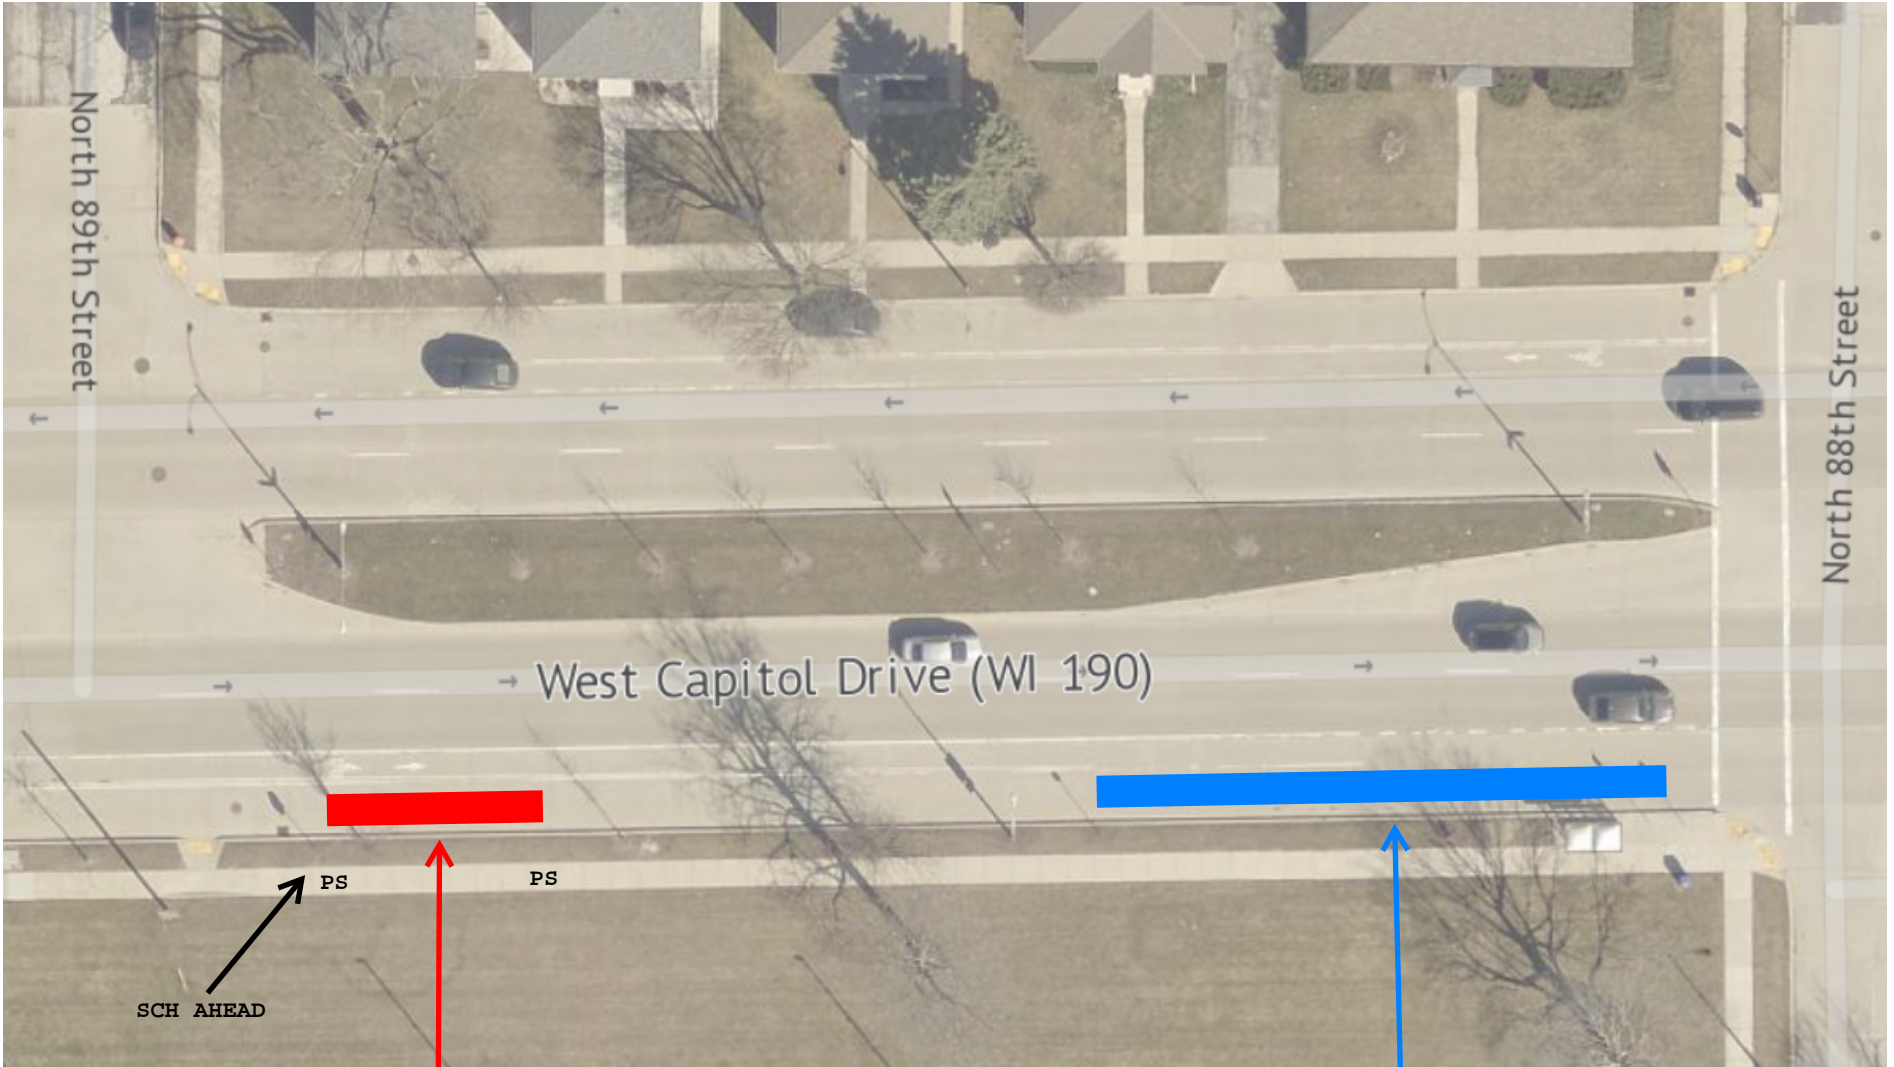

Spot 7: 98th & Capitol

FOOD TRUCK

PS

AP

PS

North 82nd Street

North 81st Street

West Capitol Drive (WI 190)

BUS STOP

NO PARKING

REMOVE NP DA
INSTALL NP RA

North 83rd Street

North 82nd Street

West Capitol Drive (WI 190)

PS

AP

FOOD TRUCK

FOOD TRUCK

BUS STOP

SCH AHEAD

PS

PS

North 89th Street

West Capitol Drive (WI 190)

North 88th Street

REMOVE NPBS

North 90th Street

North 89th Street

West Capitol Drive (WI 190)

PS

AP

NO STOPPING