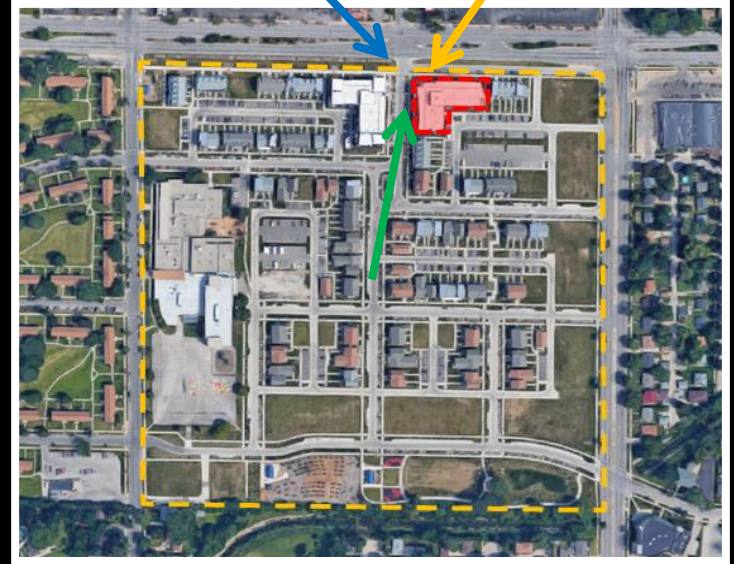

File No. 180881. Substitute resolution relating to a Minor Modification to the Detailed Planned Development known as Westlawn Revitalization - Phase I to modify the signage standards for the buildings located on the south side of West Silver Spring Drive between North 60th Street and North 64th Street, in the 2nd Aldermanic District.

File No. 180881. Site Context Photos

View from West Silver Spring looking south-west

View from West Silver Spring looking south-east

View from North 62nd Street looking north

File No. 180881.

File No. 180881.

SPEED READ

Premier signs are effective for establishments with traffic ranging from 15 mph to 60 mph.

HIGHLY VISIBLE NEAR

- Heavy pedestrian traffic
- Busy intersections
- City streets

4,000 QUINTILLION COLORS

WIDE VIEWING ANGLE

Industry-leading viewing angles ensure viewers get longer, more accurate exposure.

ALL-WEATHER DESIGN popular sizes include: