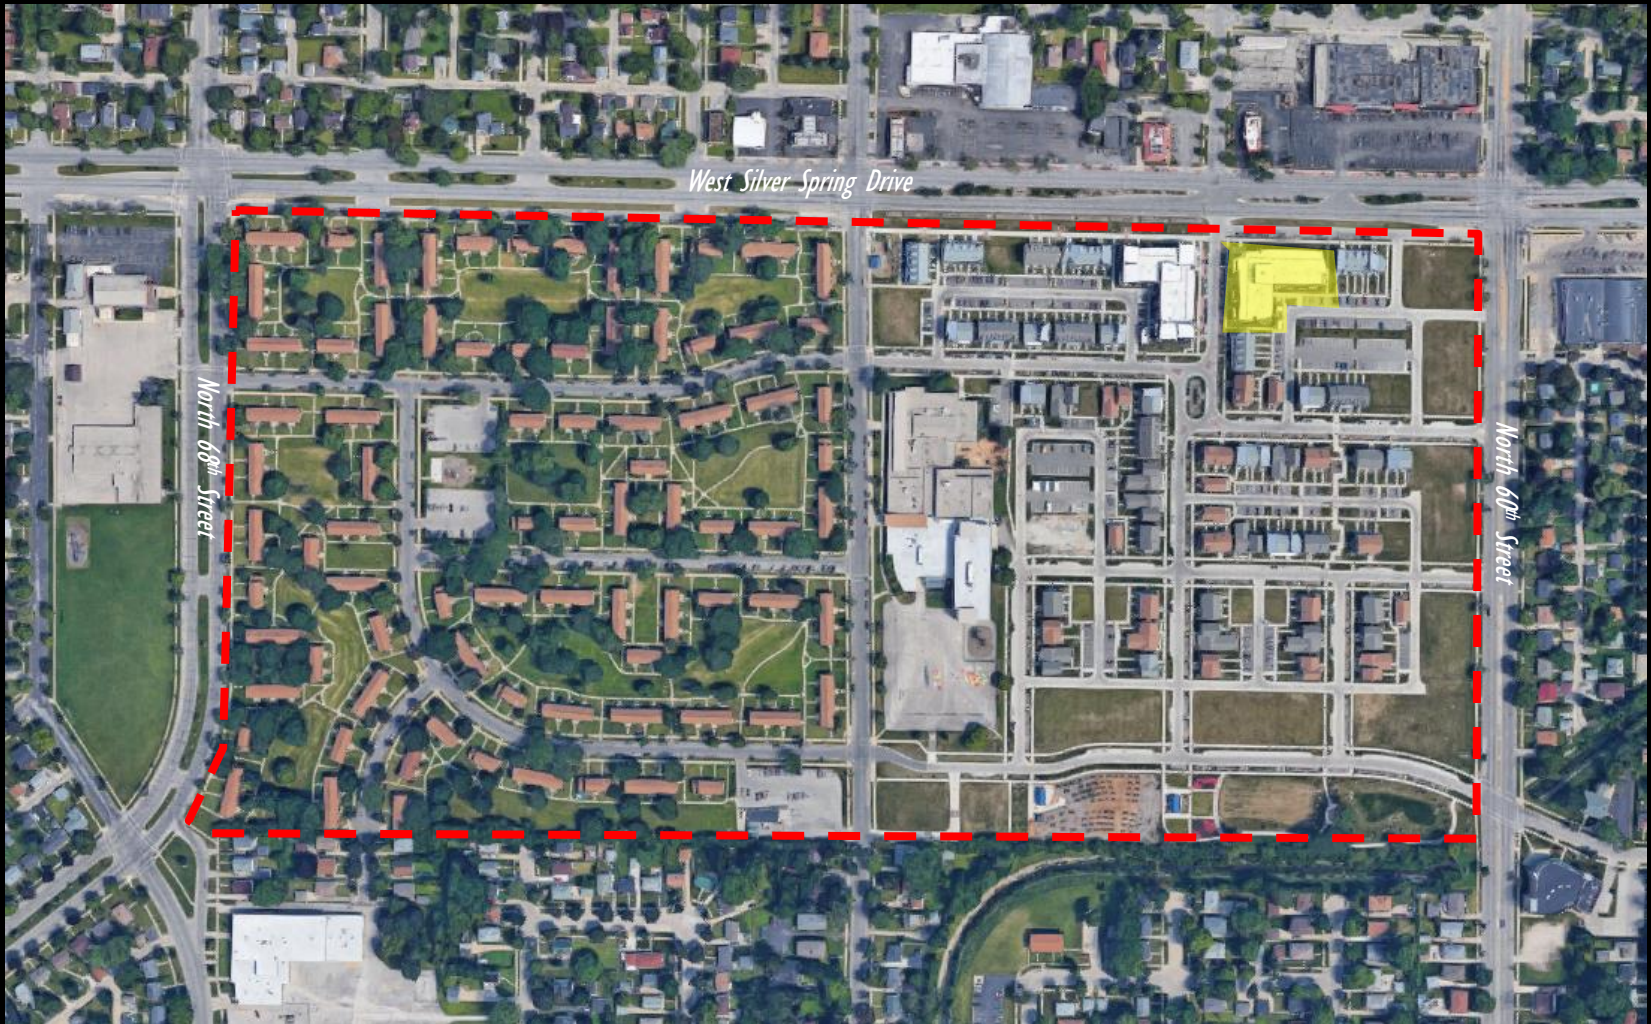

File No. 180881. Substitute resolution relating to a Minor Modification to the Detailed Planned Development known as Westlawn Revitalization - Phase I to modify the signage standards for the buildings located on the south side of West Silver Spring Drive between North 60th Street and North 64th Street, in the 2nd Aldermanic District.

File No. 180881. Site Context Photos

View from West Silver Spring looking south-west

View from West Silver Spring looking south-east

View from North 62nd Street looking north

File No. 180881.

File No. 180881.

SPEED READ

Premier signs are effective for establishments with traffic ranging from 15 mph to 60 mph.

HIGHLY VISIBLE NEAR

- Heavy pedestrian traffic
- Busy intersections
- City streets

4,000 QUINTILLION COLORS

WIDE VIEWING ANGLE

Industry-leading viewing angles ensure viewers get longer, more accurate exposure.

ALL-WEATHER DESIGN popular sizes include: