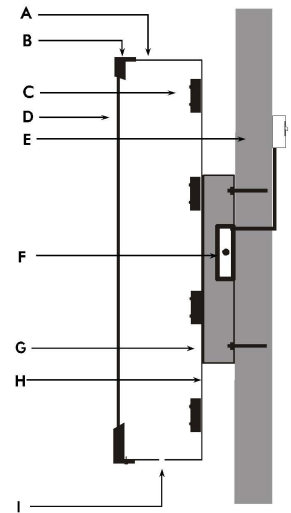

Scale: 1/4"=1'00"

Front-Lit Channel Letters w/ LED, Raceway Box Mounted, Remote Transformers Front View

Channel Letters Materials & Specifications

- A: ALUMINUM RETURN
BLACK (INTERIOR- WHITE)
- B: BLACK TRIM CAP
- C: LED MODULE
- D: 3/16" WHITE (# 7328) ACRYLIC
- E: PRIMARY ELECTRICAL
- F: RACEWAY WITH CLASS 2 LED DRIVER
- G: MOUNTING FASTENER
- H: MATTE BLACK ALUPANEL
- I: 1/4" DRAIN HOLE