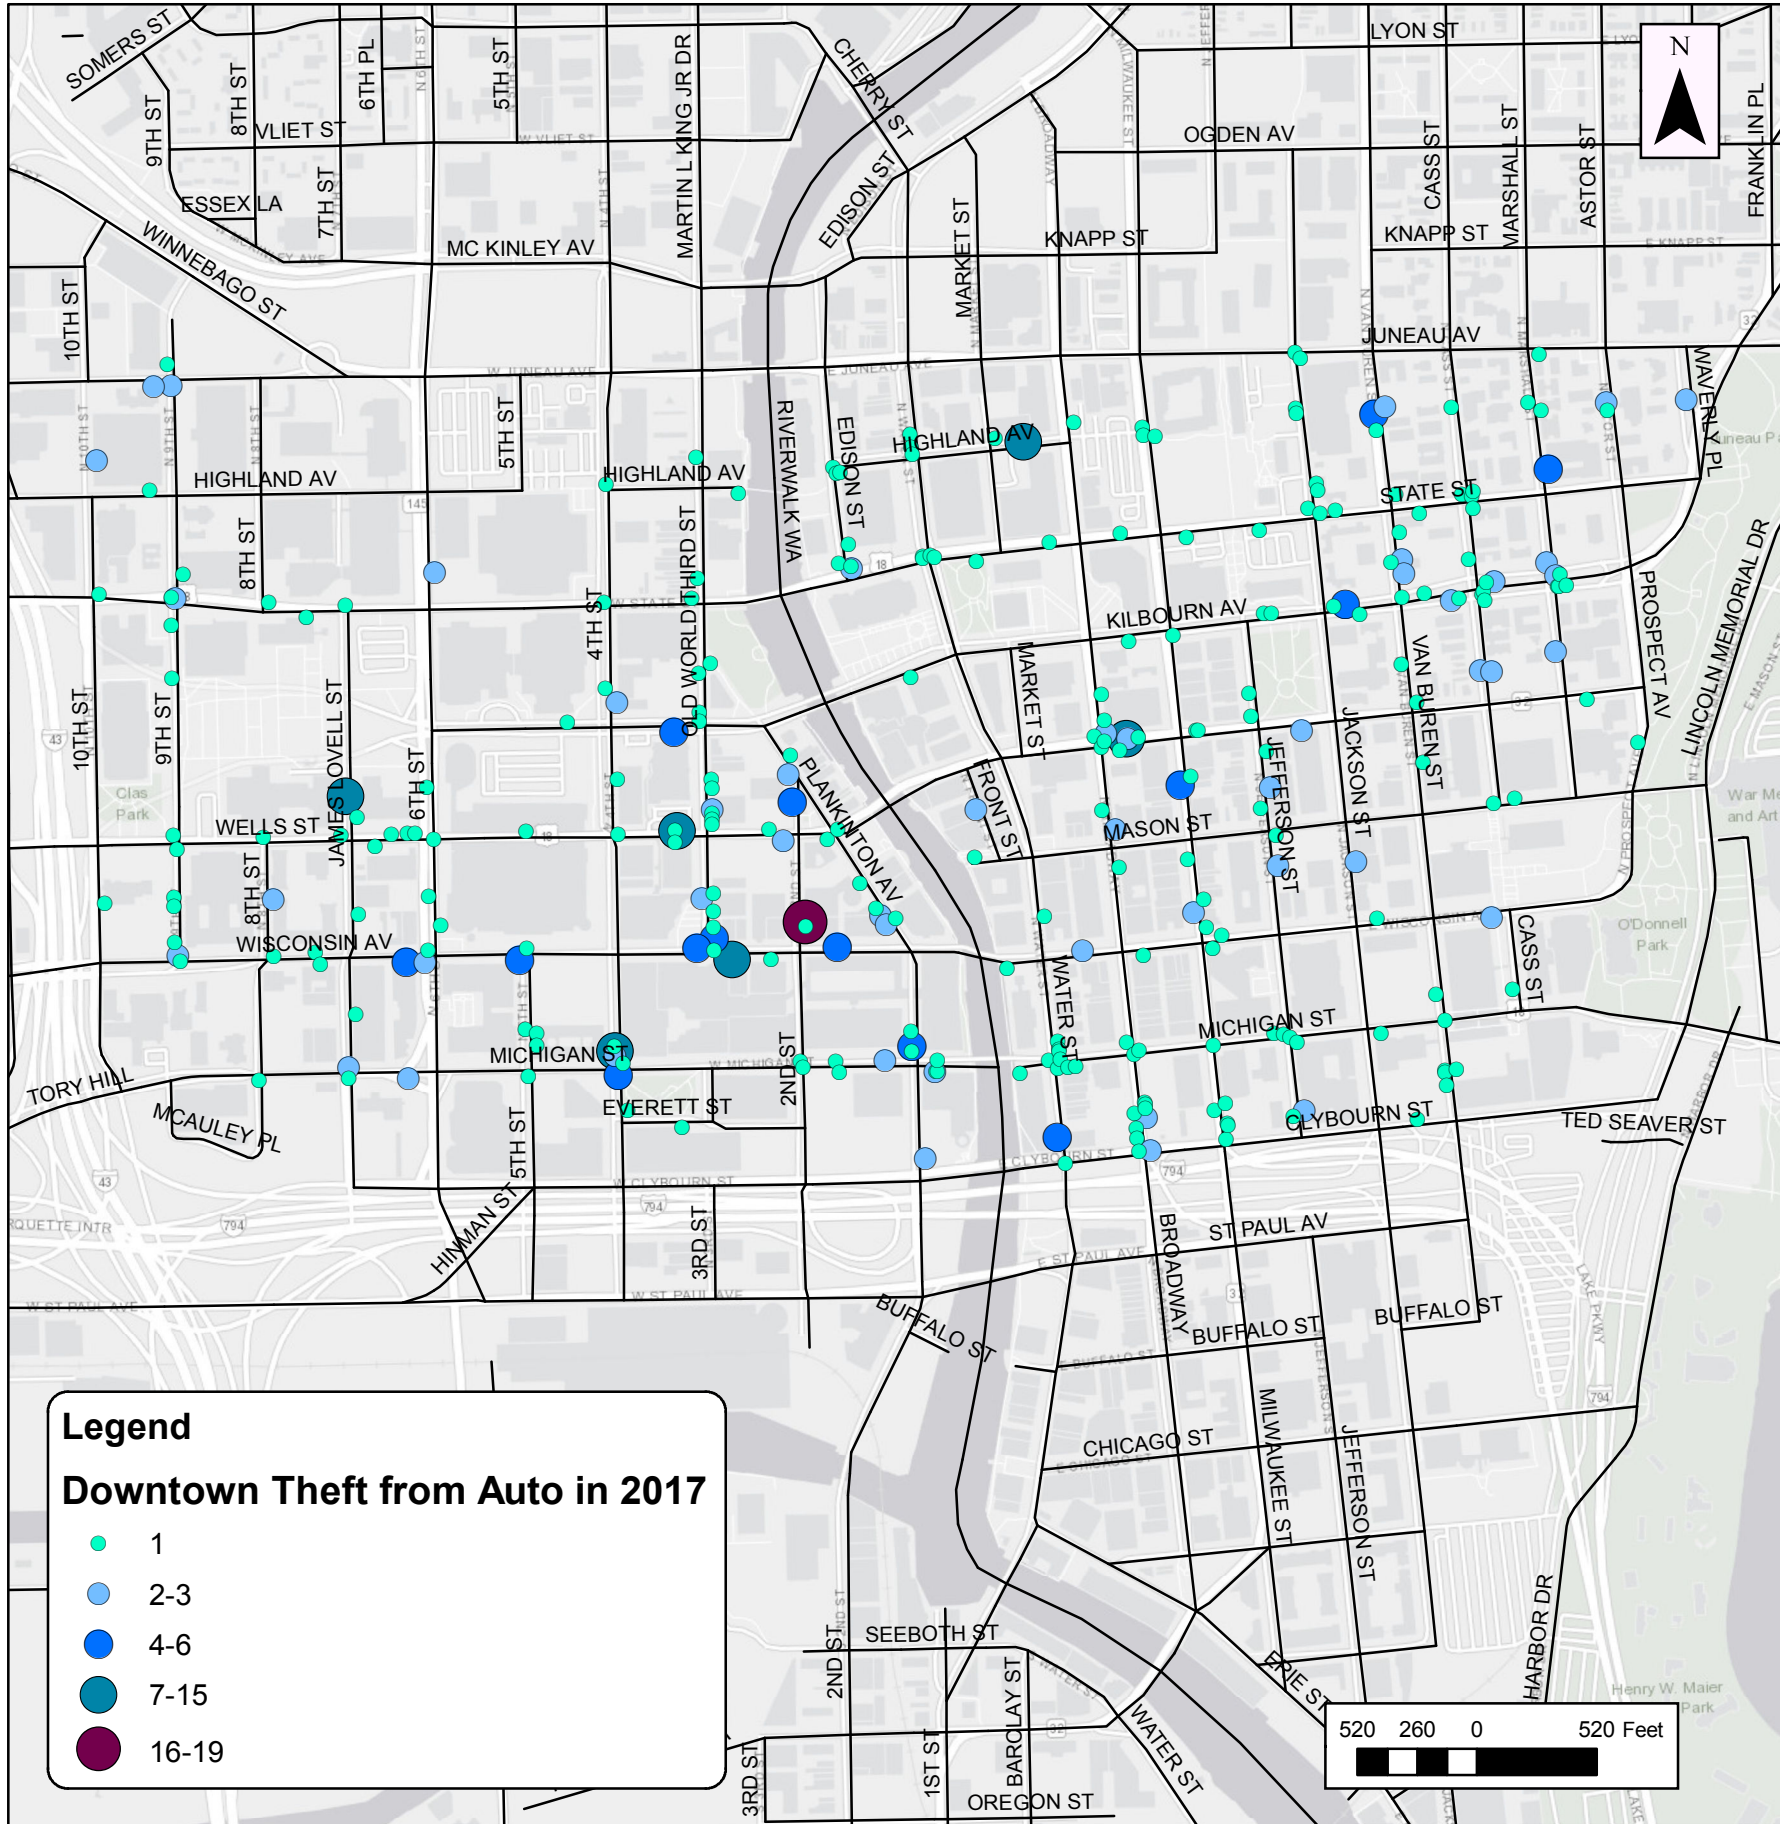

# Milwaukee Police Department

## Milwaukee Downtown Theft from Auto

## Third Ward Theft from Auto in 2017

## Theft from Auto, 2007 to 2017 in the Downtown Area & Third Ward

Data counts theft from motor vehicle incidents (23F) for the time period of January 1 - December 31, 2017 and January 1 - December 31, 2007-2017 (graph).