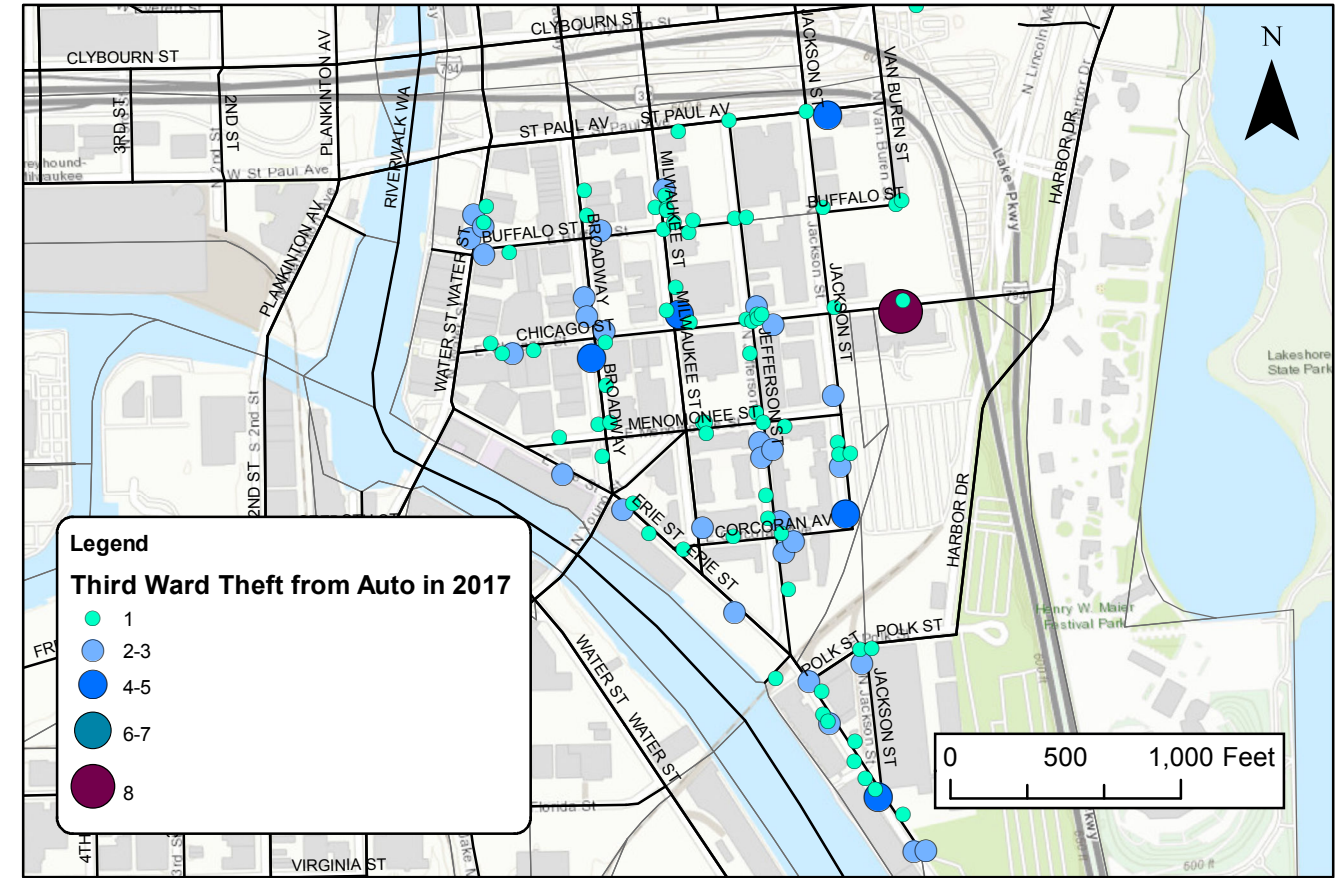

# Milwaukee Police Department

## Milwaukee Downtown Theft from Auto

## Third Ward Theft from Auto in 2017

## Theft from Auto, 2007 to 2017 in the Downtown Area & Third Ward

Data counts theft from motor vehicle incidents (23F) for the time period of January 1 - December 31, 2017 and January 1 - December 31, 2007-2017 (graph).