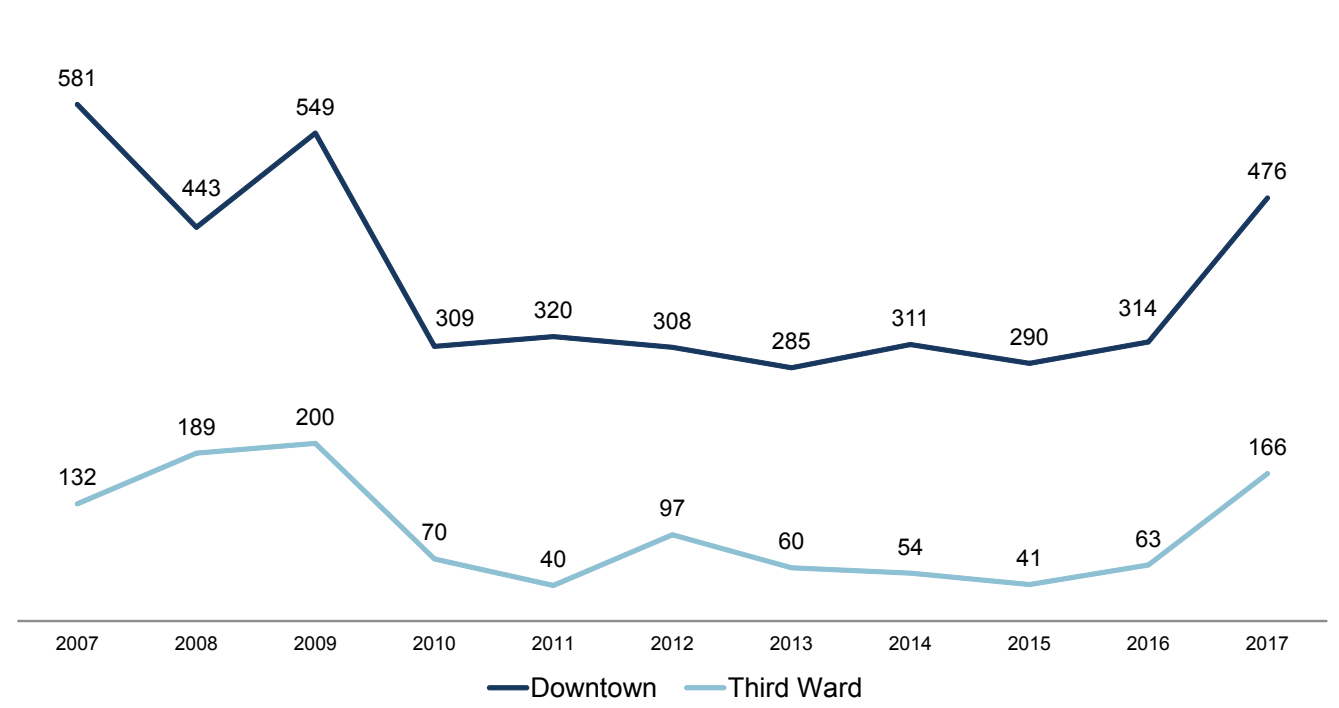

# Milwaukee Police Department

## Milwaukee Downtown Theft from Auto

## Third Ward Theft from Auto in 2017

## Theft from Auto, 2007 to 2017 in the Downtown Area & Third Ward

Data counts theft from motor vehicle incidents (23F) for the time period of January 1 - December 31, 2017 and January 1 - December 31, 2007-2017 (graph).