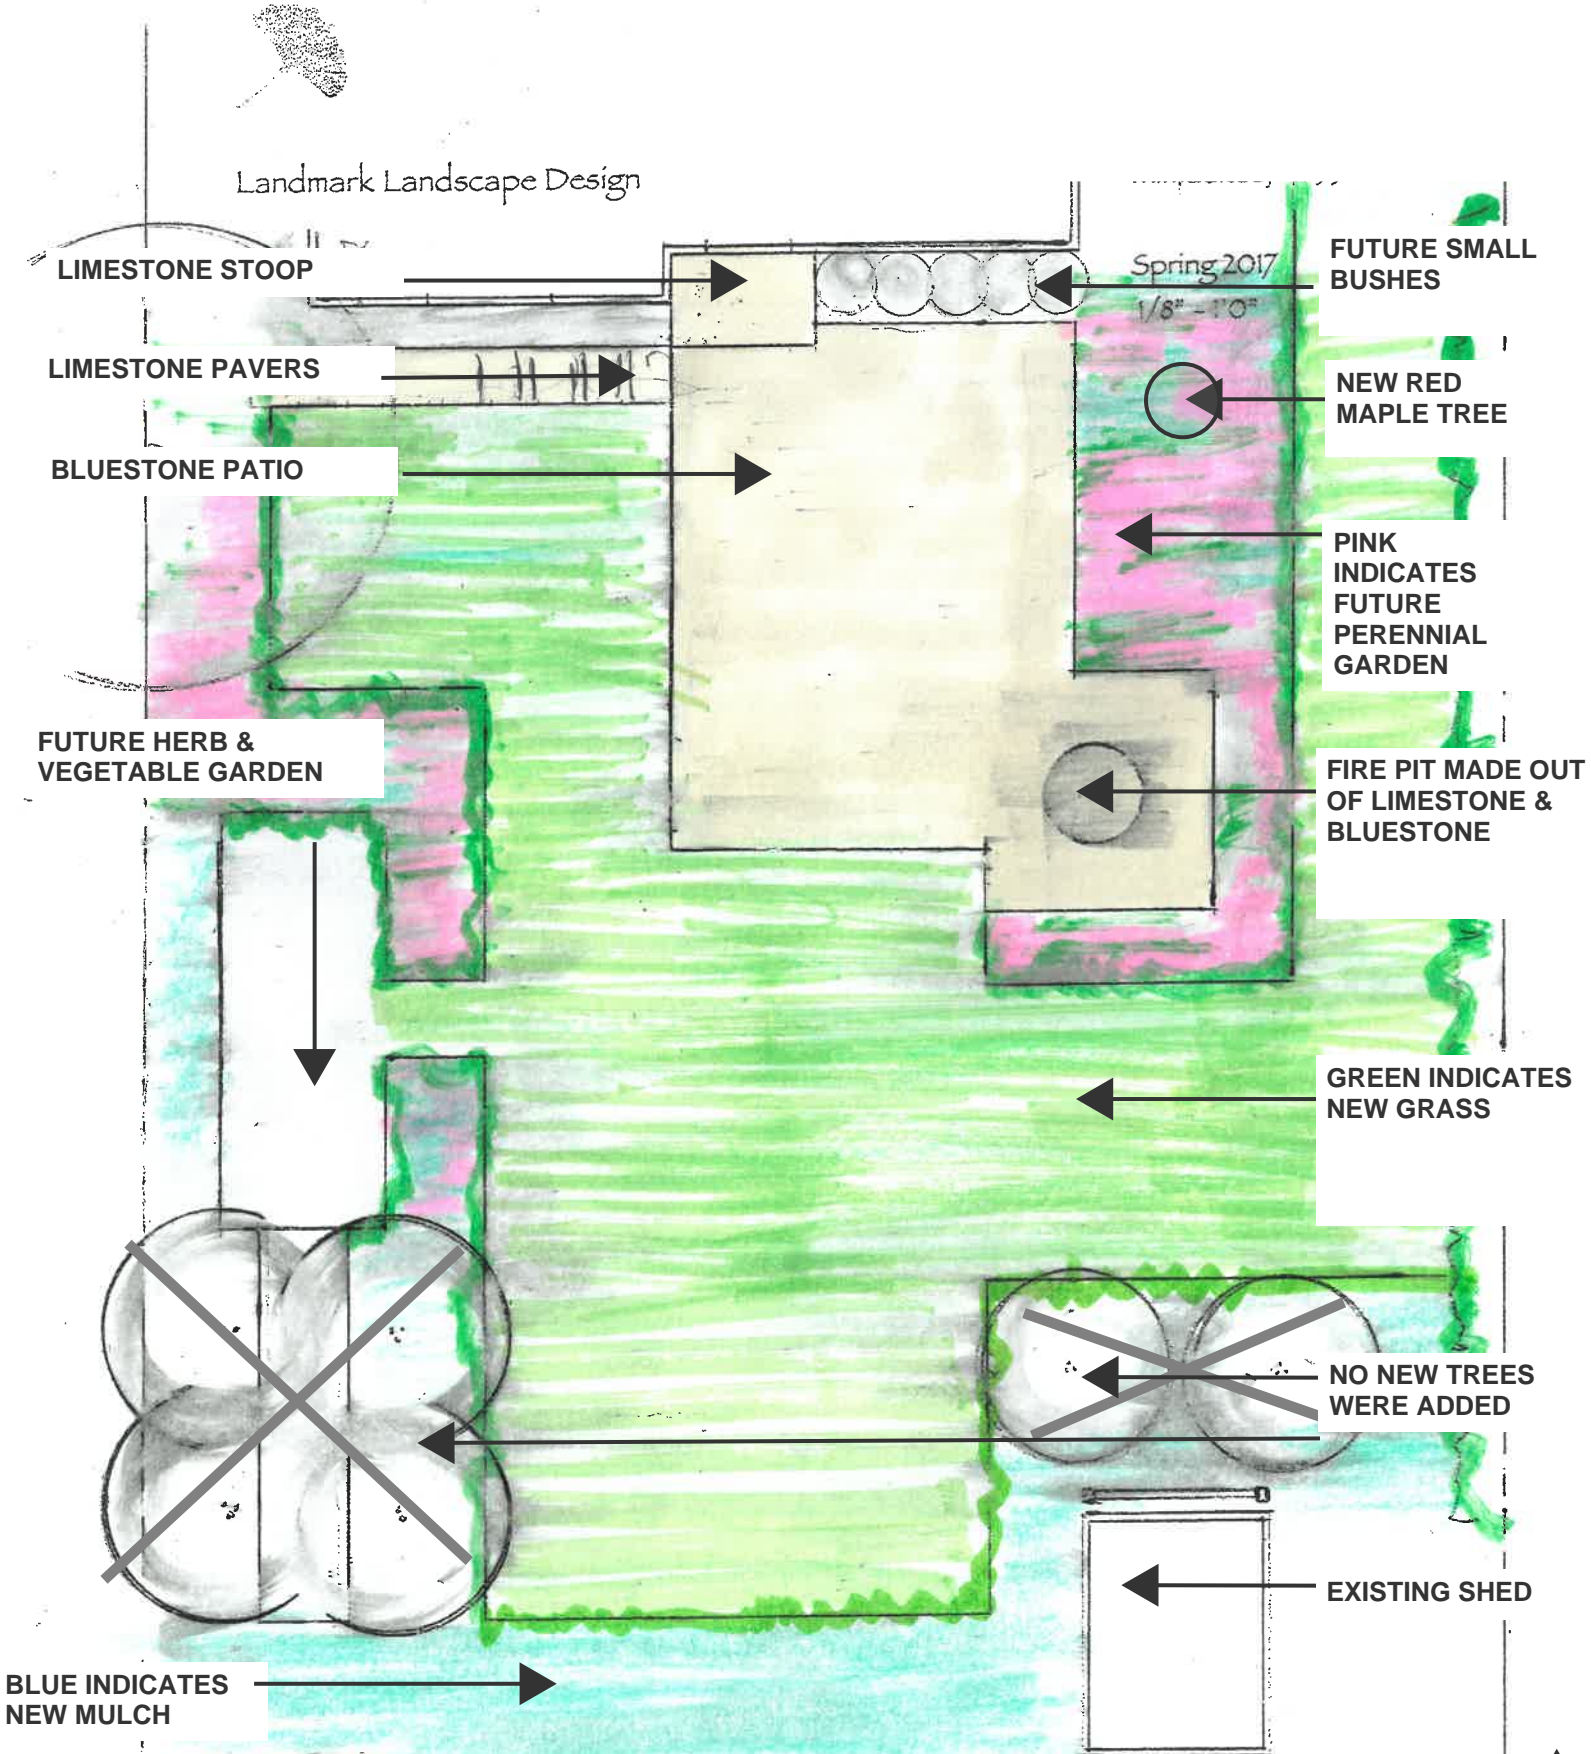

JACKIE POSSELT & RYAN RABE
BACK YARD LANDSCAPE PLAN
2633 N. LAKE DRIVE
MILWAUKEE, WI 53211

DEMO NOTES:
1. ALL EXISTING GRASS AND BRICK PATIO WERE REMOVED
2. TWO TREES WERE REMOVED PER THE RECOMMENDATION OF THE LANDSCAPE ARCHITECT