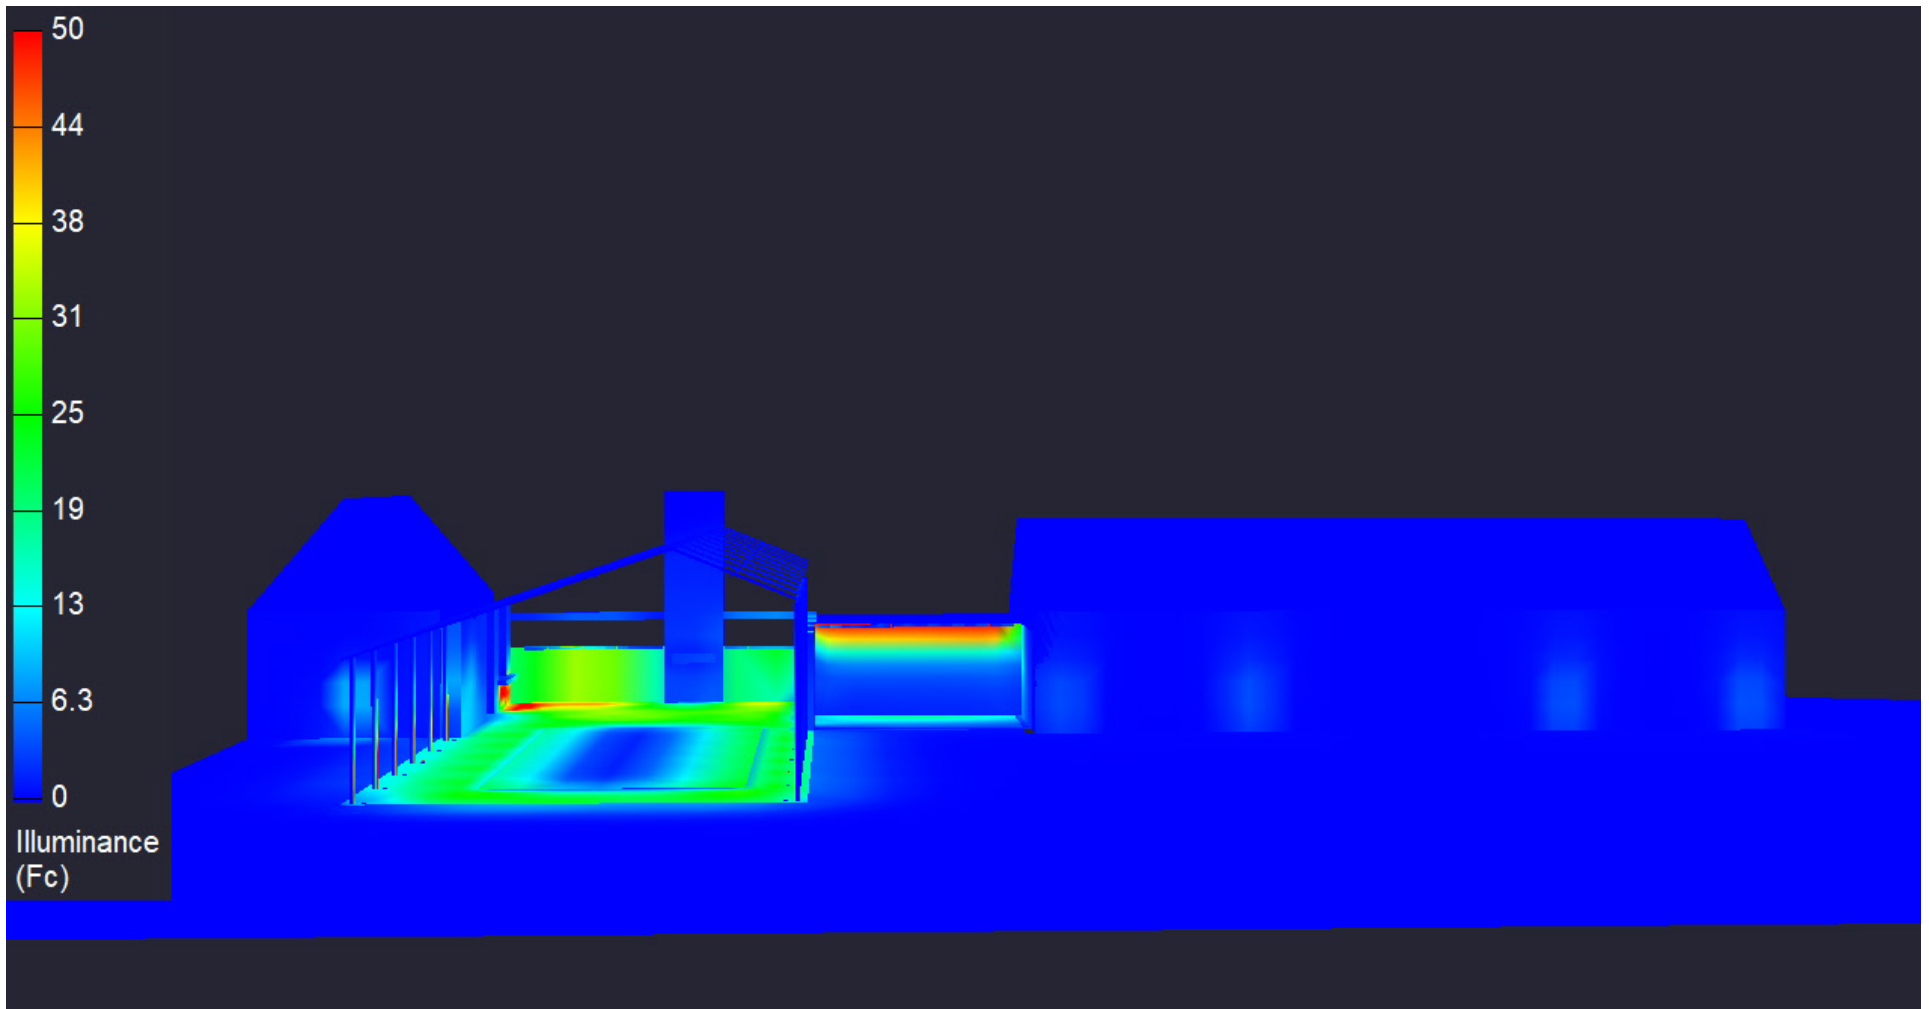

**HOILAND
STUDIOS**
DESIGNED LIGHTING

www.hoilandstudios.com
info@hoilandstudios.com
847-989-2362

MILWAUKEE POOL HOUSE - OUTBUILDING
AGI CALCULATIONS
SCALE: N/A
DATE: 06/14/2022