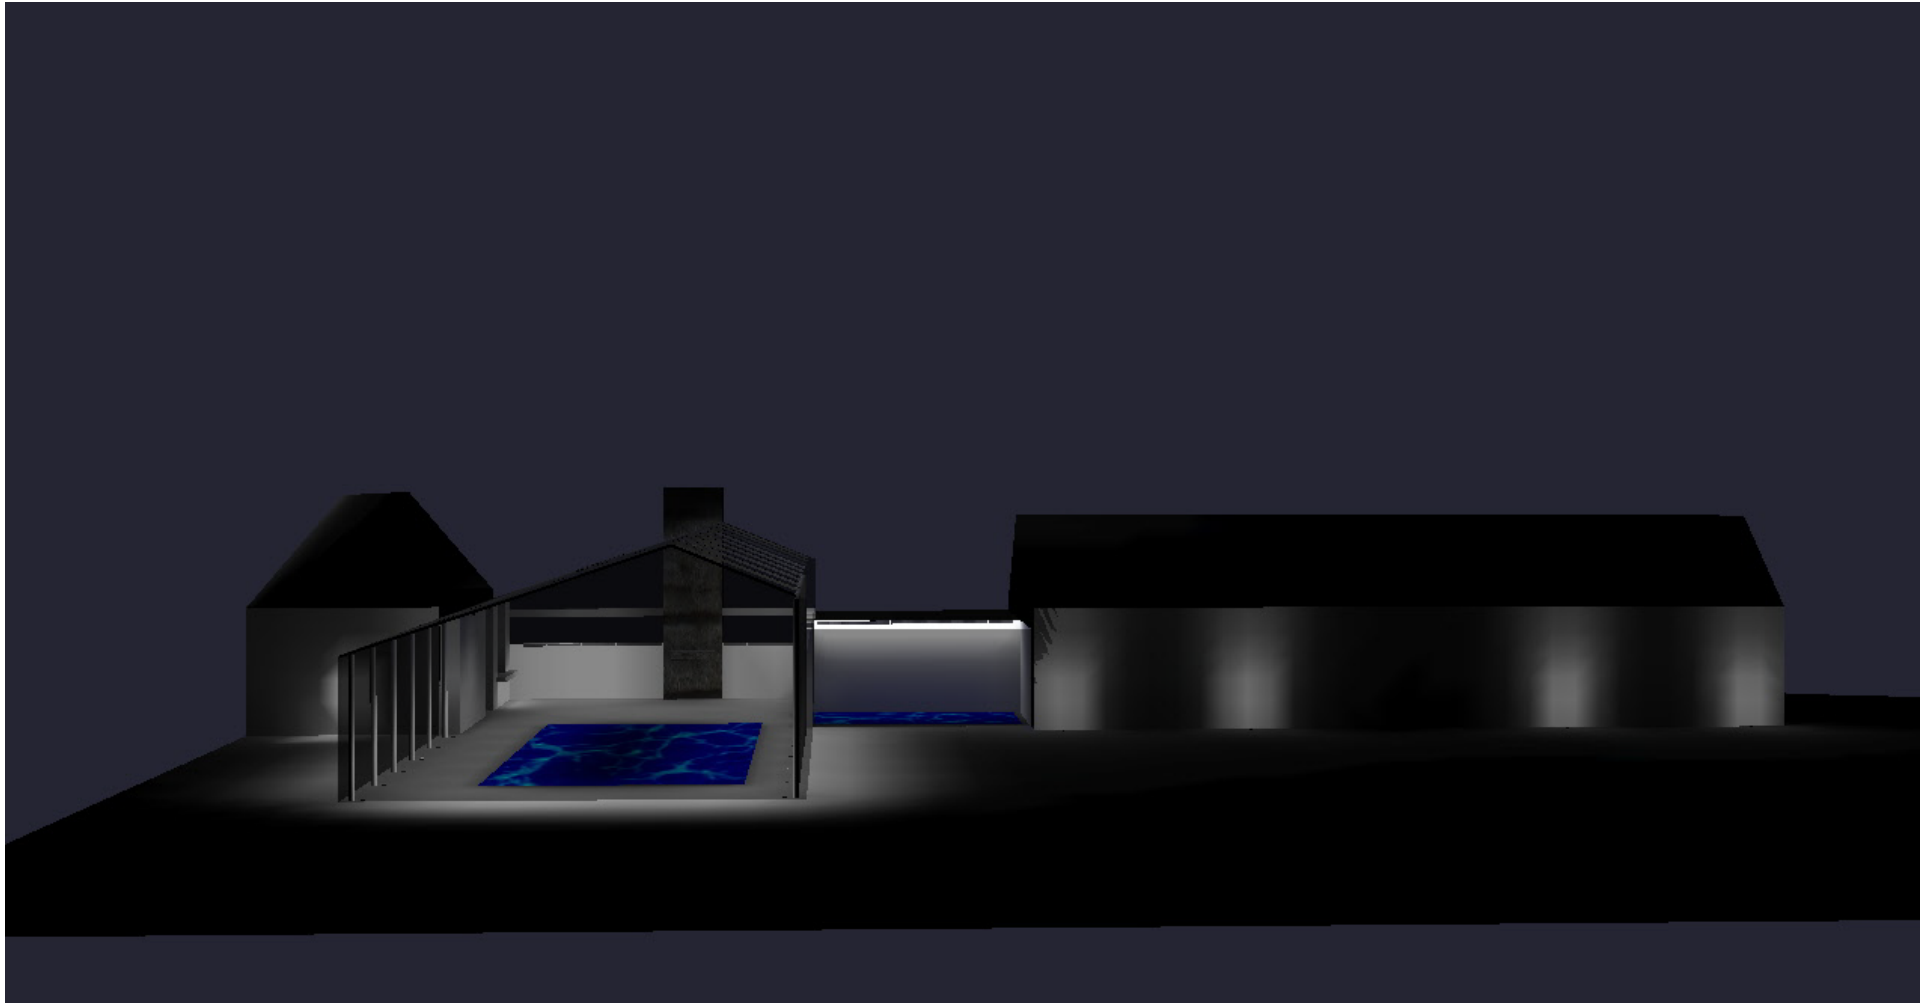

**HOILAND
STUDIOS**
DESIGNED LIGHTING

www.hoilandstudios.com
info@hoilandstudios.com
847-989-2362

MILWAUKEE POOL HOUSE - OUTBUILDING
AGI CALCULATIONS
SCALE: N/A
DATE: 06/14/2022