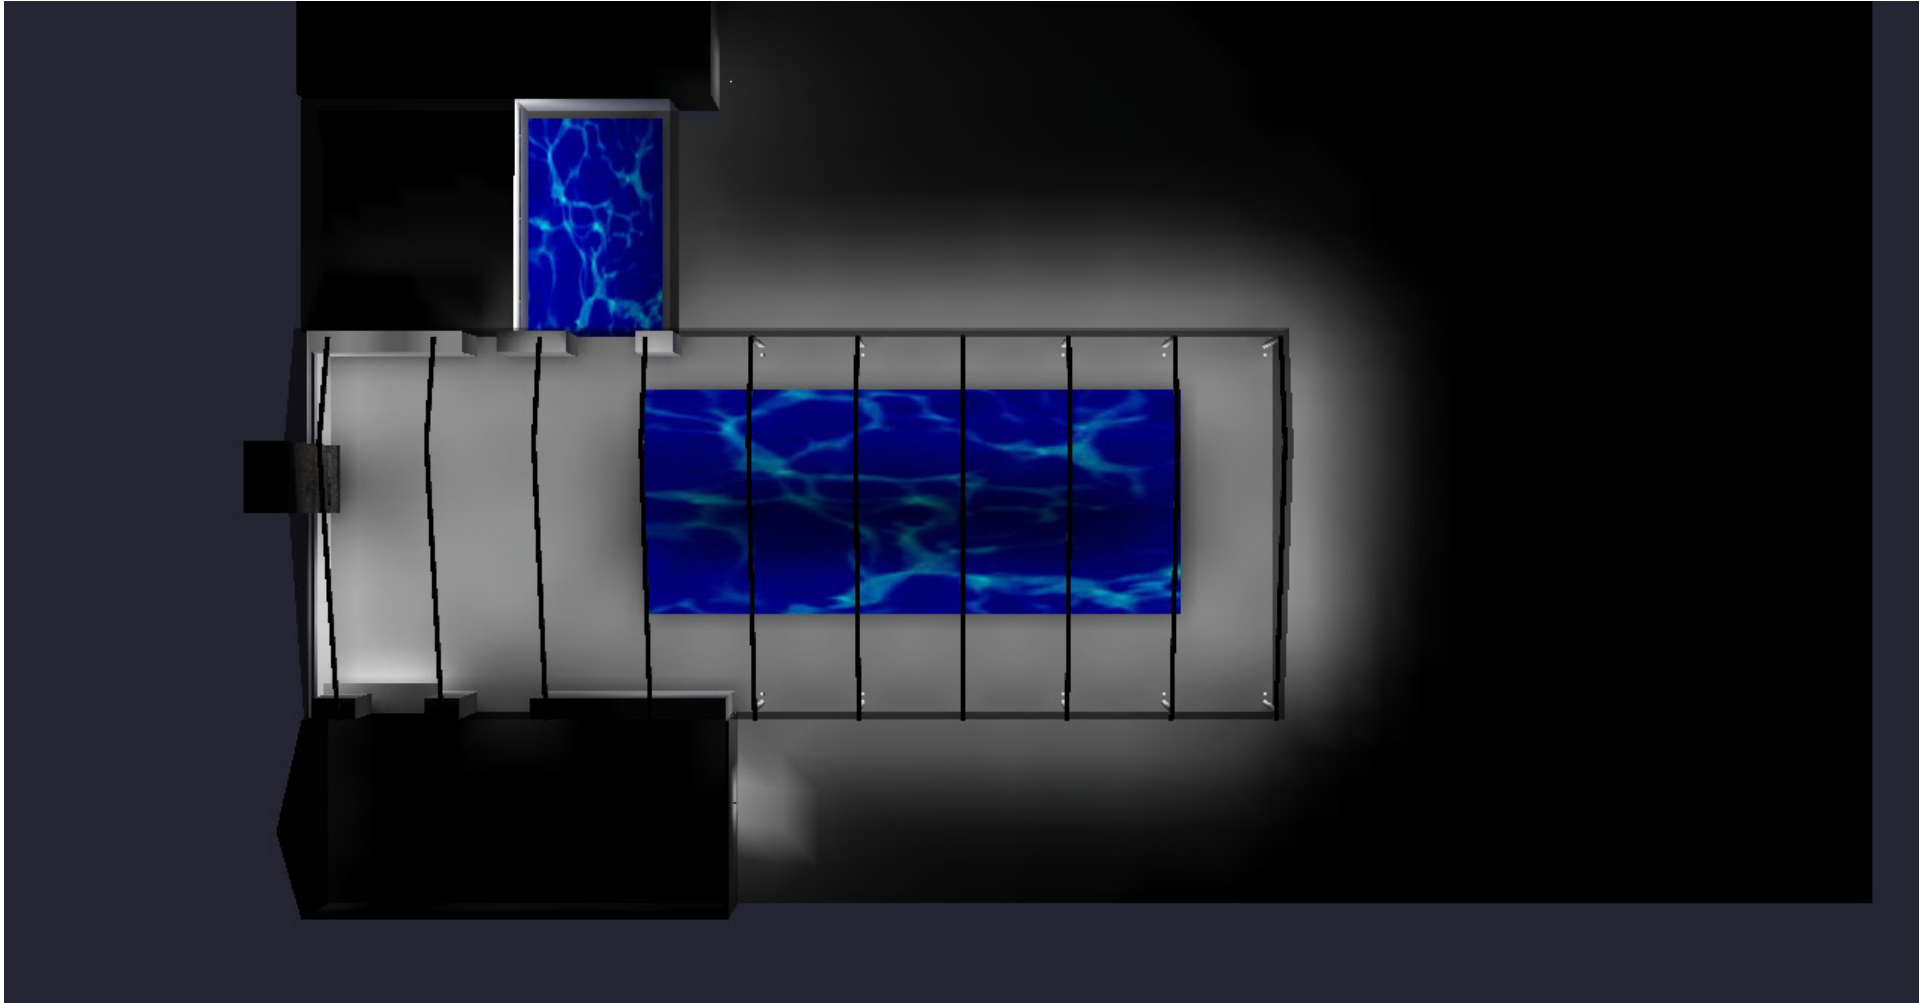

MILWAUKEE POOL HOUSE - OUTBUILDING
AGI CALCULATIONS
SCALE: N/A
DATE: 06/14/2022

**HOILAND
STUDIOS**
DESIGNED LIGHTING

www.hoilandstudios.com
info@hoilandstudios.com
847-989-2362

MILWAUKEE POOL HOUSE - OUTBUILDING
AGI CALCULATIONS
SCALE: N/A
DATE: 06/14/2022