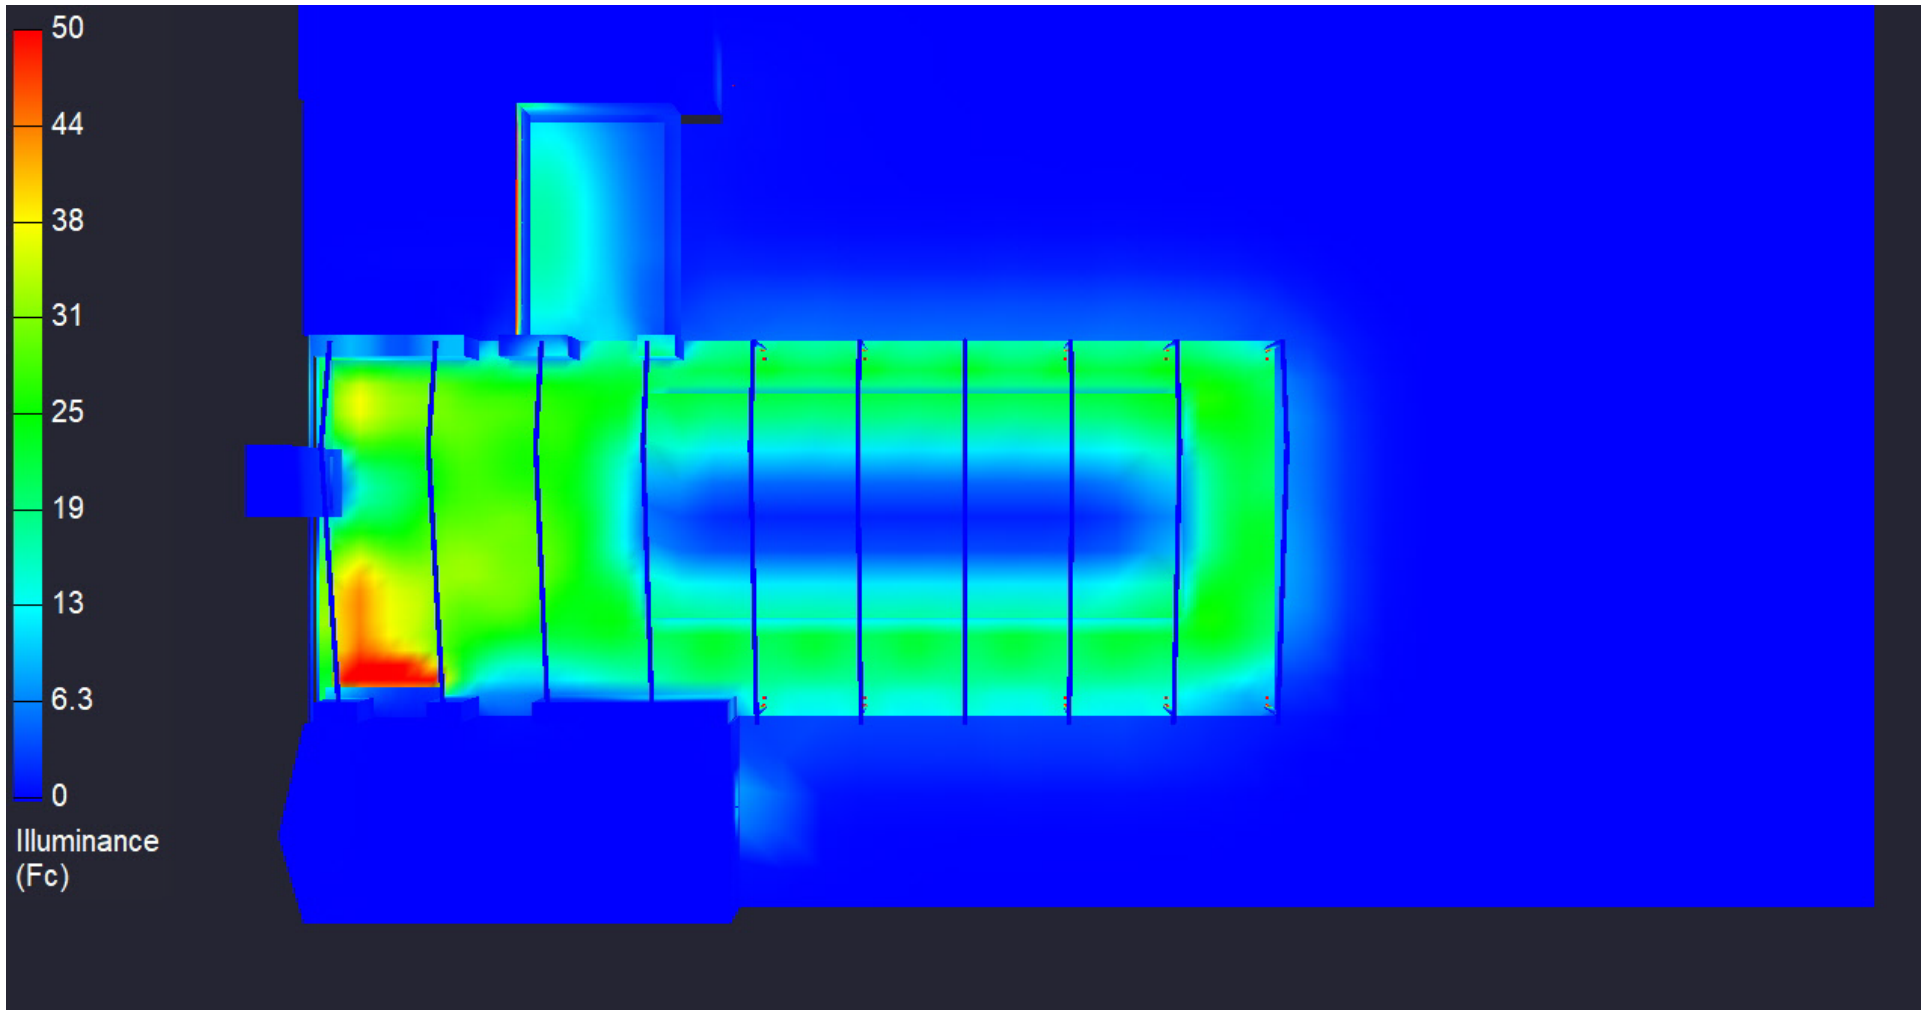

MILWAUKEE POOL HOUSE - OUTBUILDING
AGI CALCULATIONS
SCALE: N/A
DATE: 06/14/2022

**HOILAND
STUDIOS**
DESIGNED LIGHTING

www.hoilandstudios.com
info@hoilandstudios.com
847-989-2362

MILWAUKEE POOL HOUSE - OUTBUILDING
AGI CALCULATIONS
SCALE: N/A
DATE: 06/14/2022