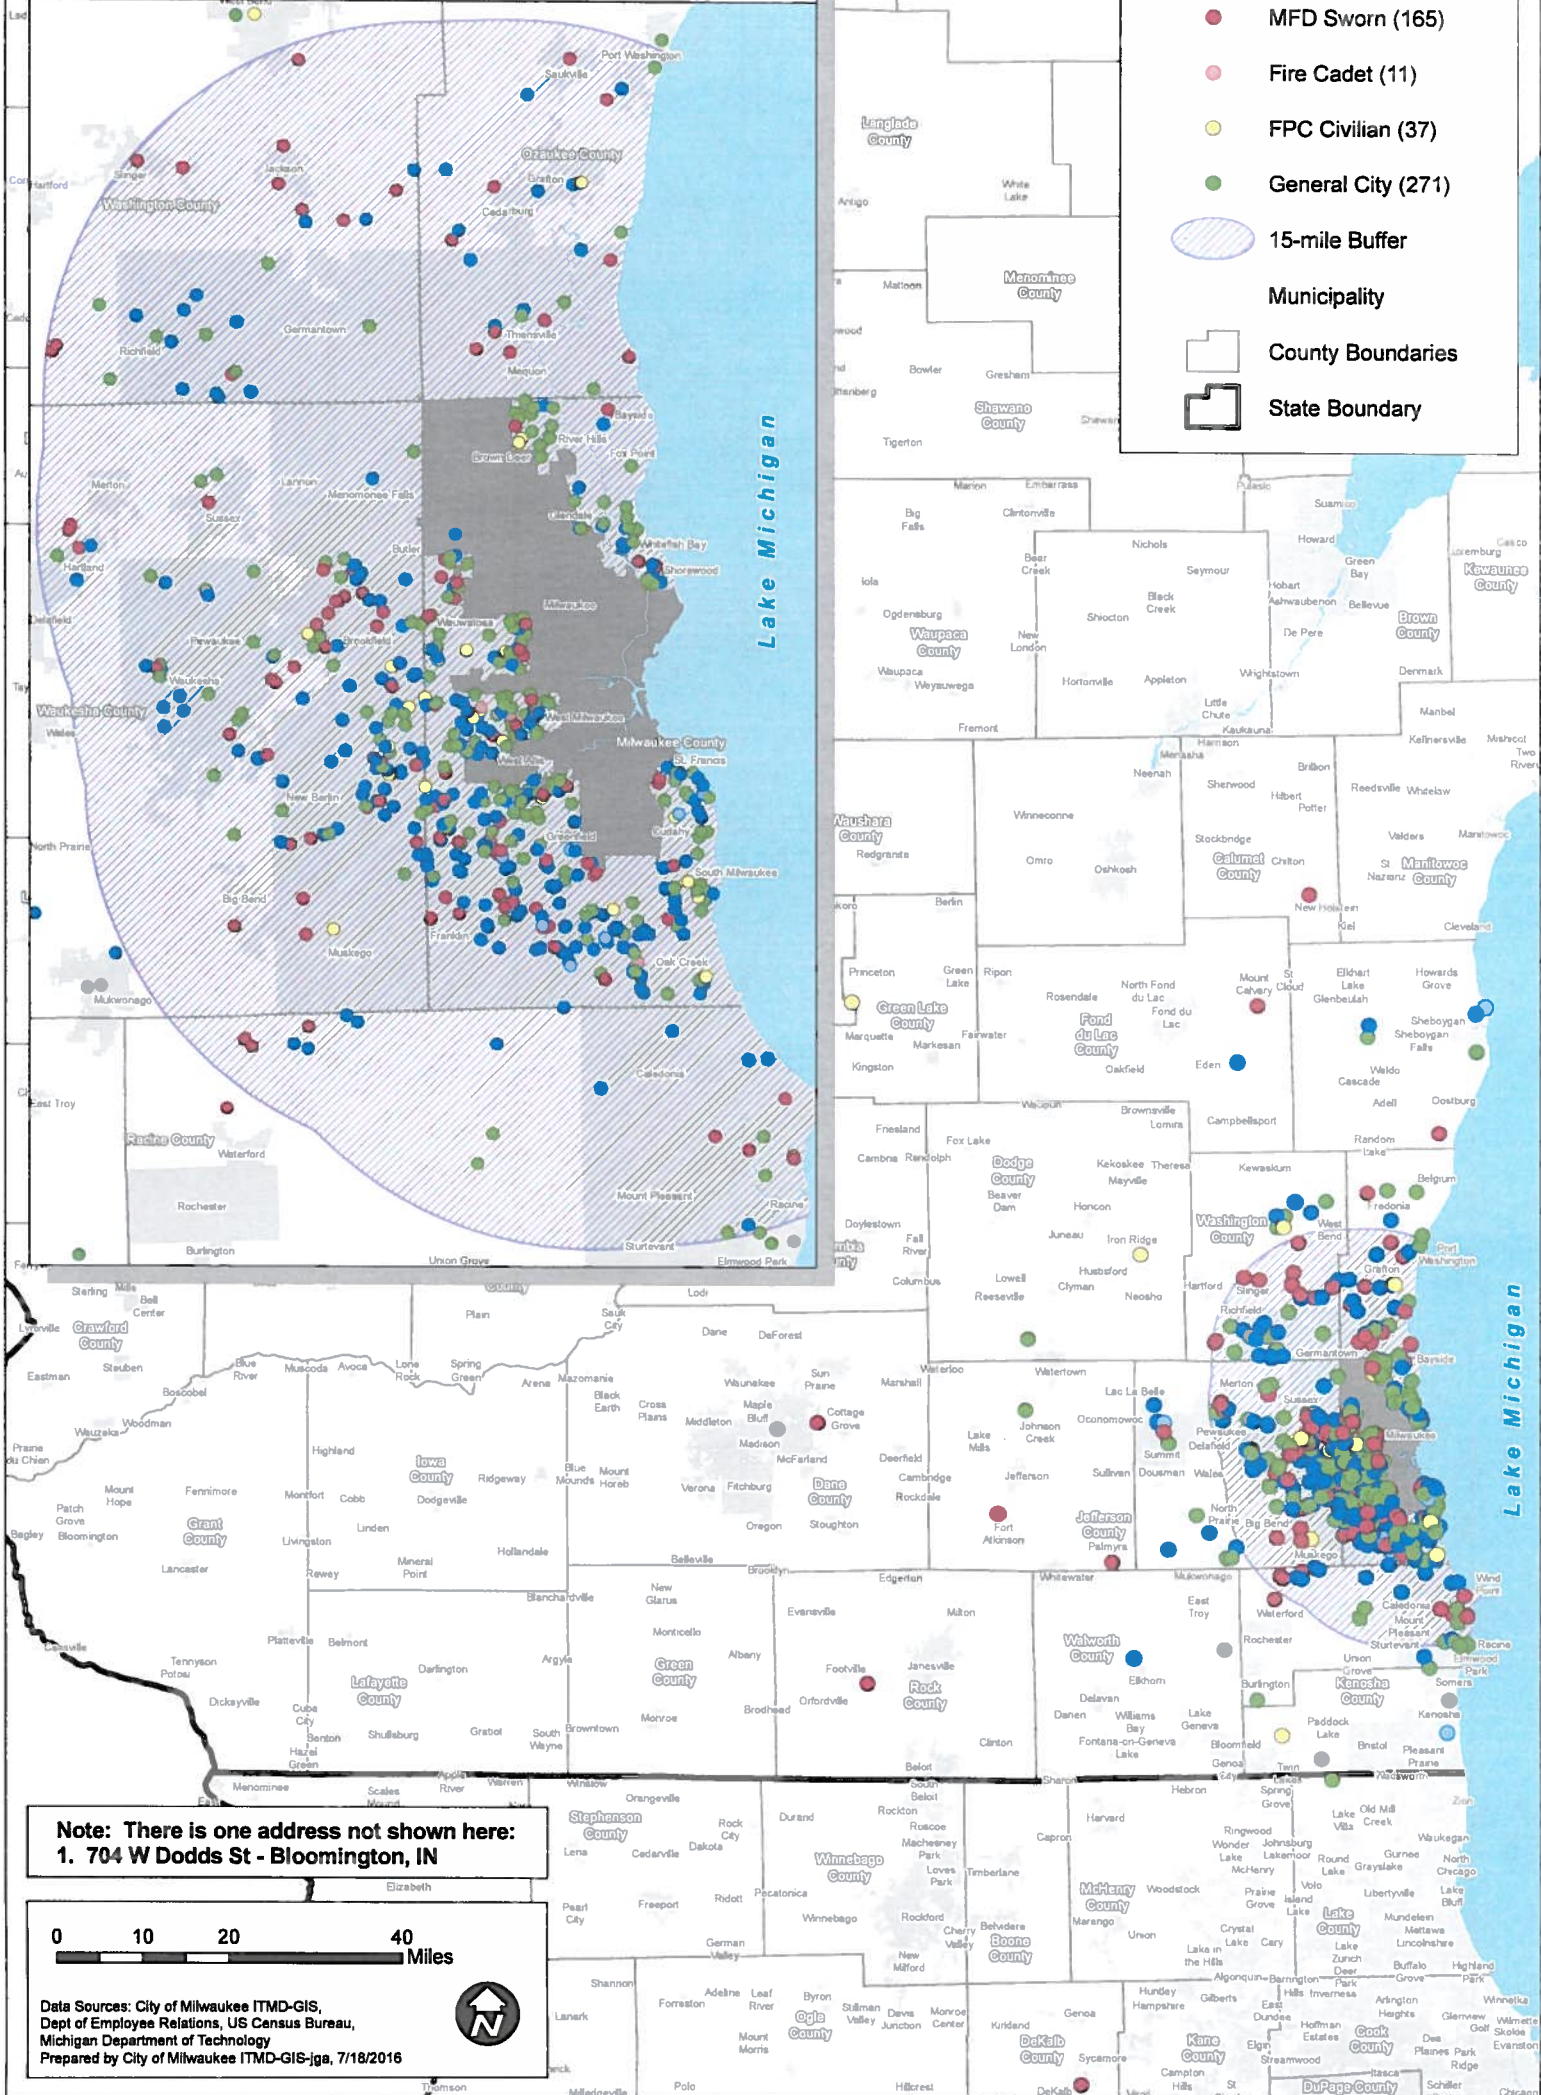

# CITY OF MILWAUKEE Non-resident Employees of the City

- MPD Sworn (346)
- Police Aide (12)
- MFD Sworn (165)
- Fire Cadet (11)
- FPC Civilian (37)
- General City (271)
-  15-mile Buffer
-  Municipality
-  County Boundaries
-  State Boundary

## Non-resident Employees within 15 miles

**Note: There is one address not shown here:  
1. 704 W Dodds St - Bloomington, IN**

**Data Sources:** City of Milwaukee ITMD-GIS, Dept of Employee Relations, US Census Bureau, Michigan Department of Technology  
**Prepared by:** City of Milwaukee ITMD-GIS-jg, 7/18/2016