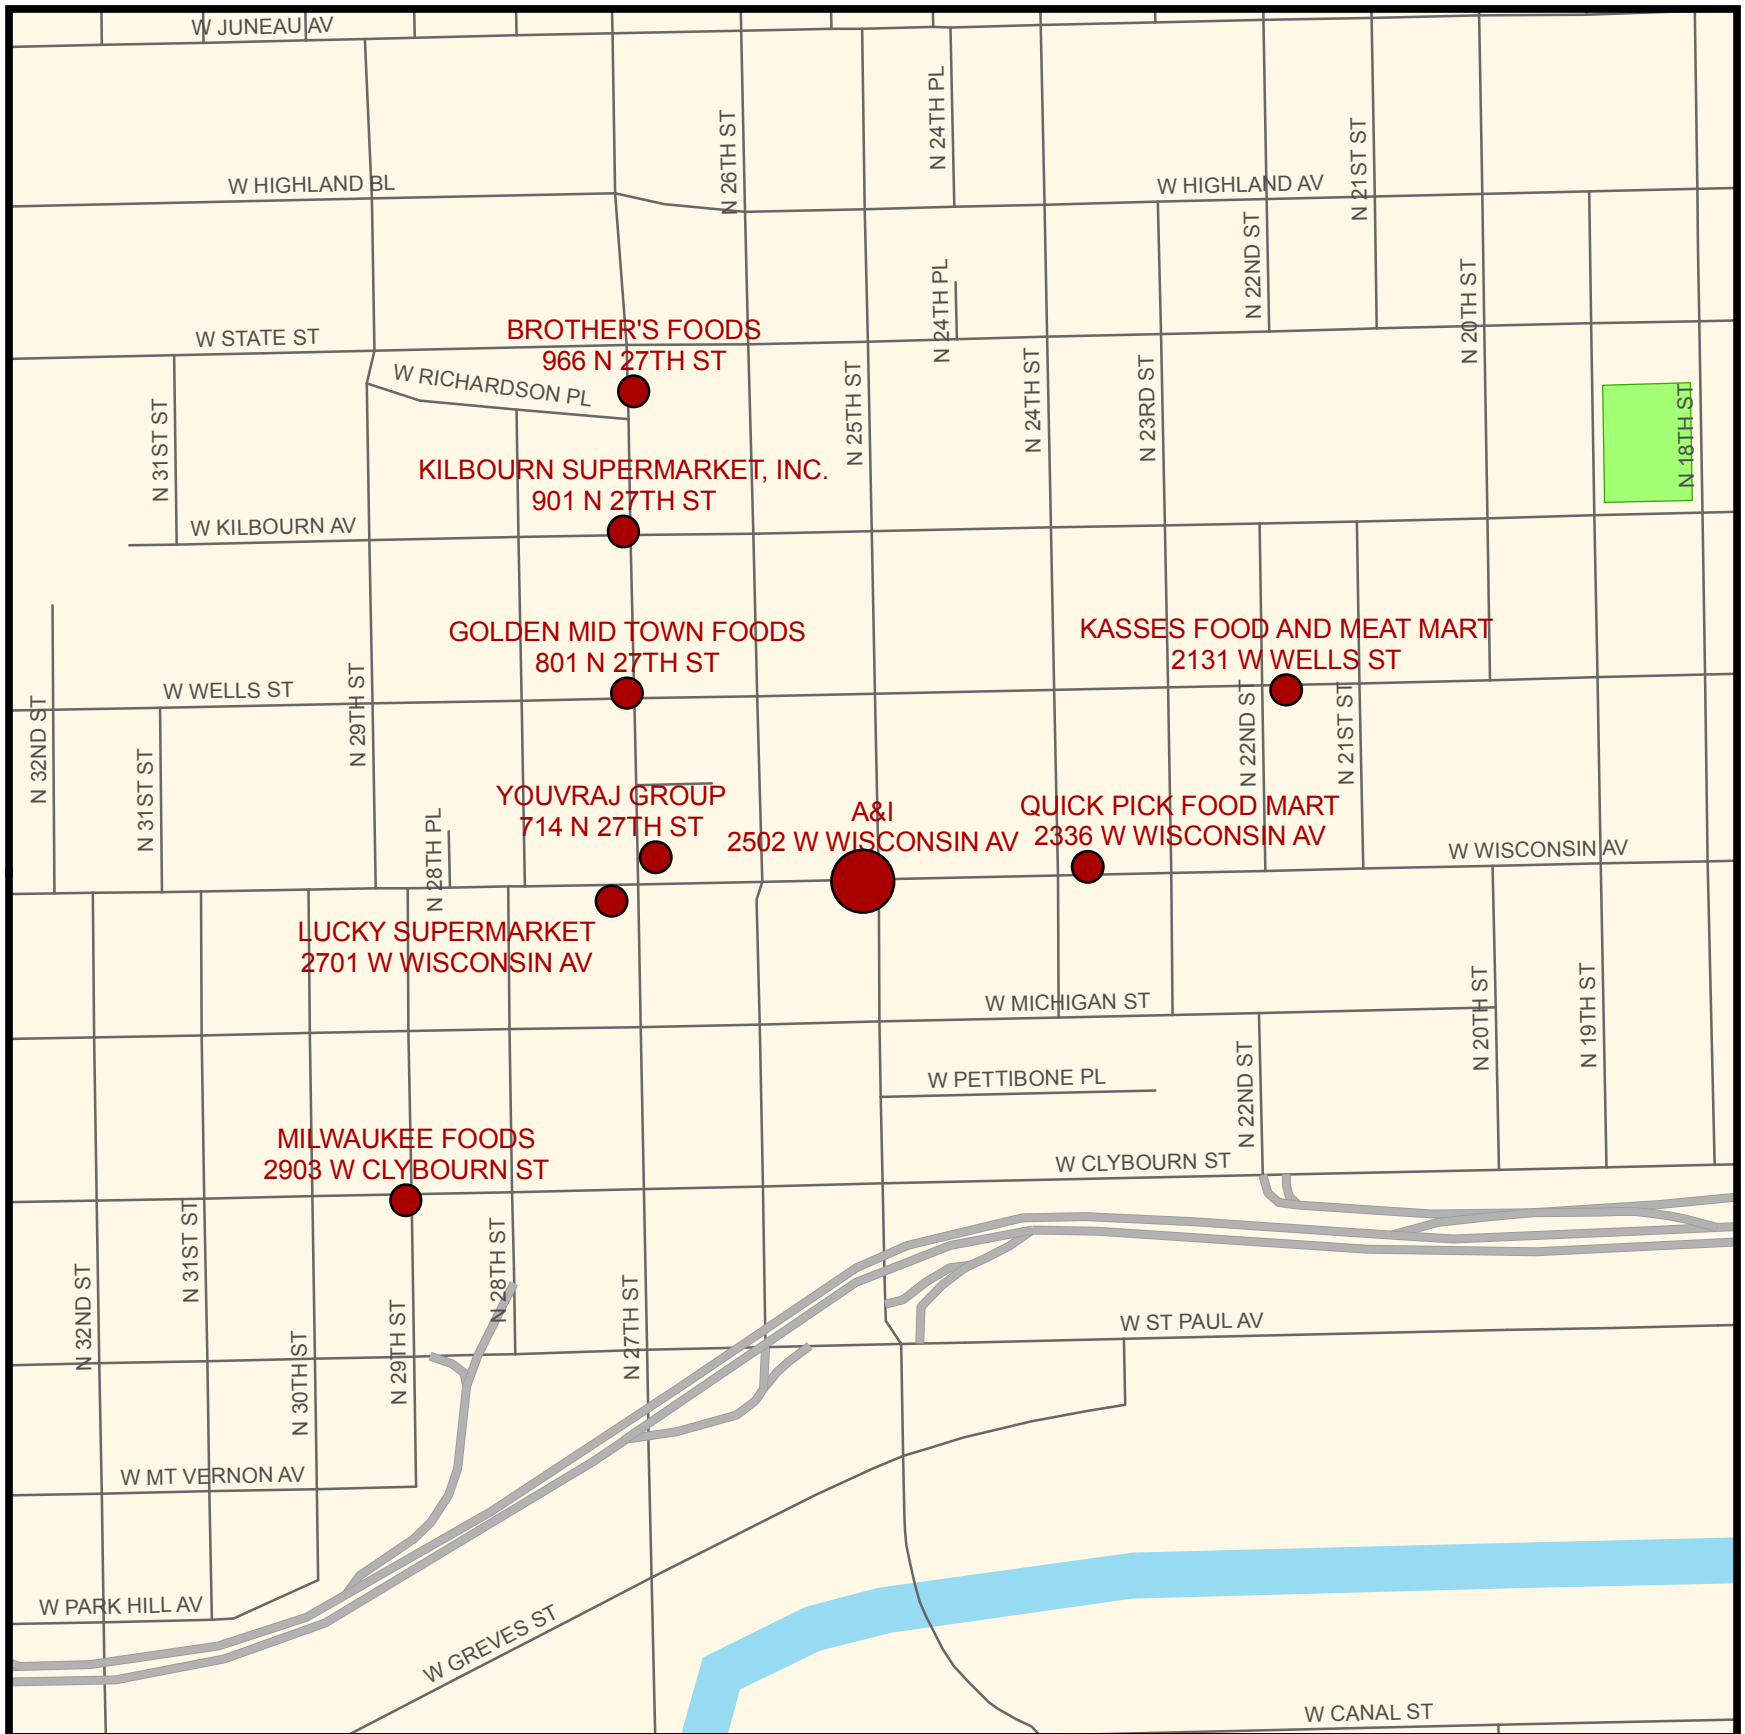

CONVENIENCE FOOD STORES WITHIN A ONE-SQUARE-MILE AREA CENTERED ON 2502 W. WISCONSIN AVENUE, JUNE 2010

CONVENIENCE FOOD STORE SUMMARY

● 9 TOTAL ESTABLISHMENTS