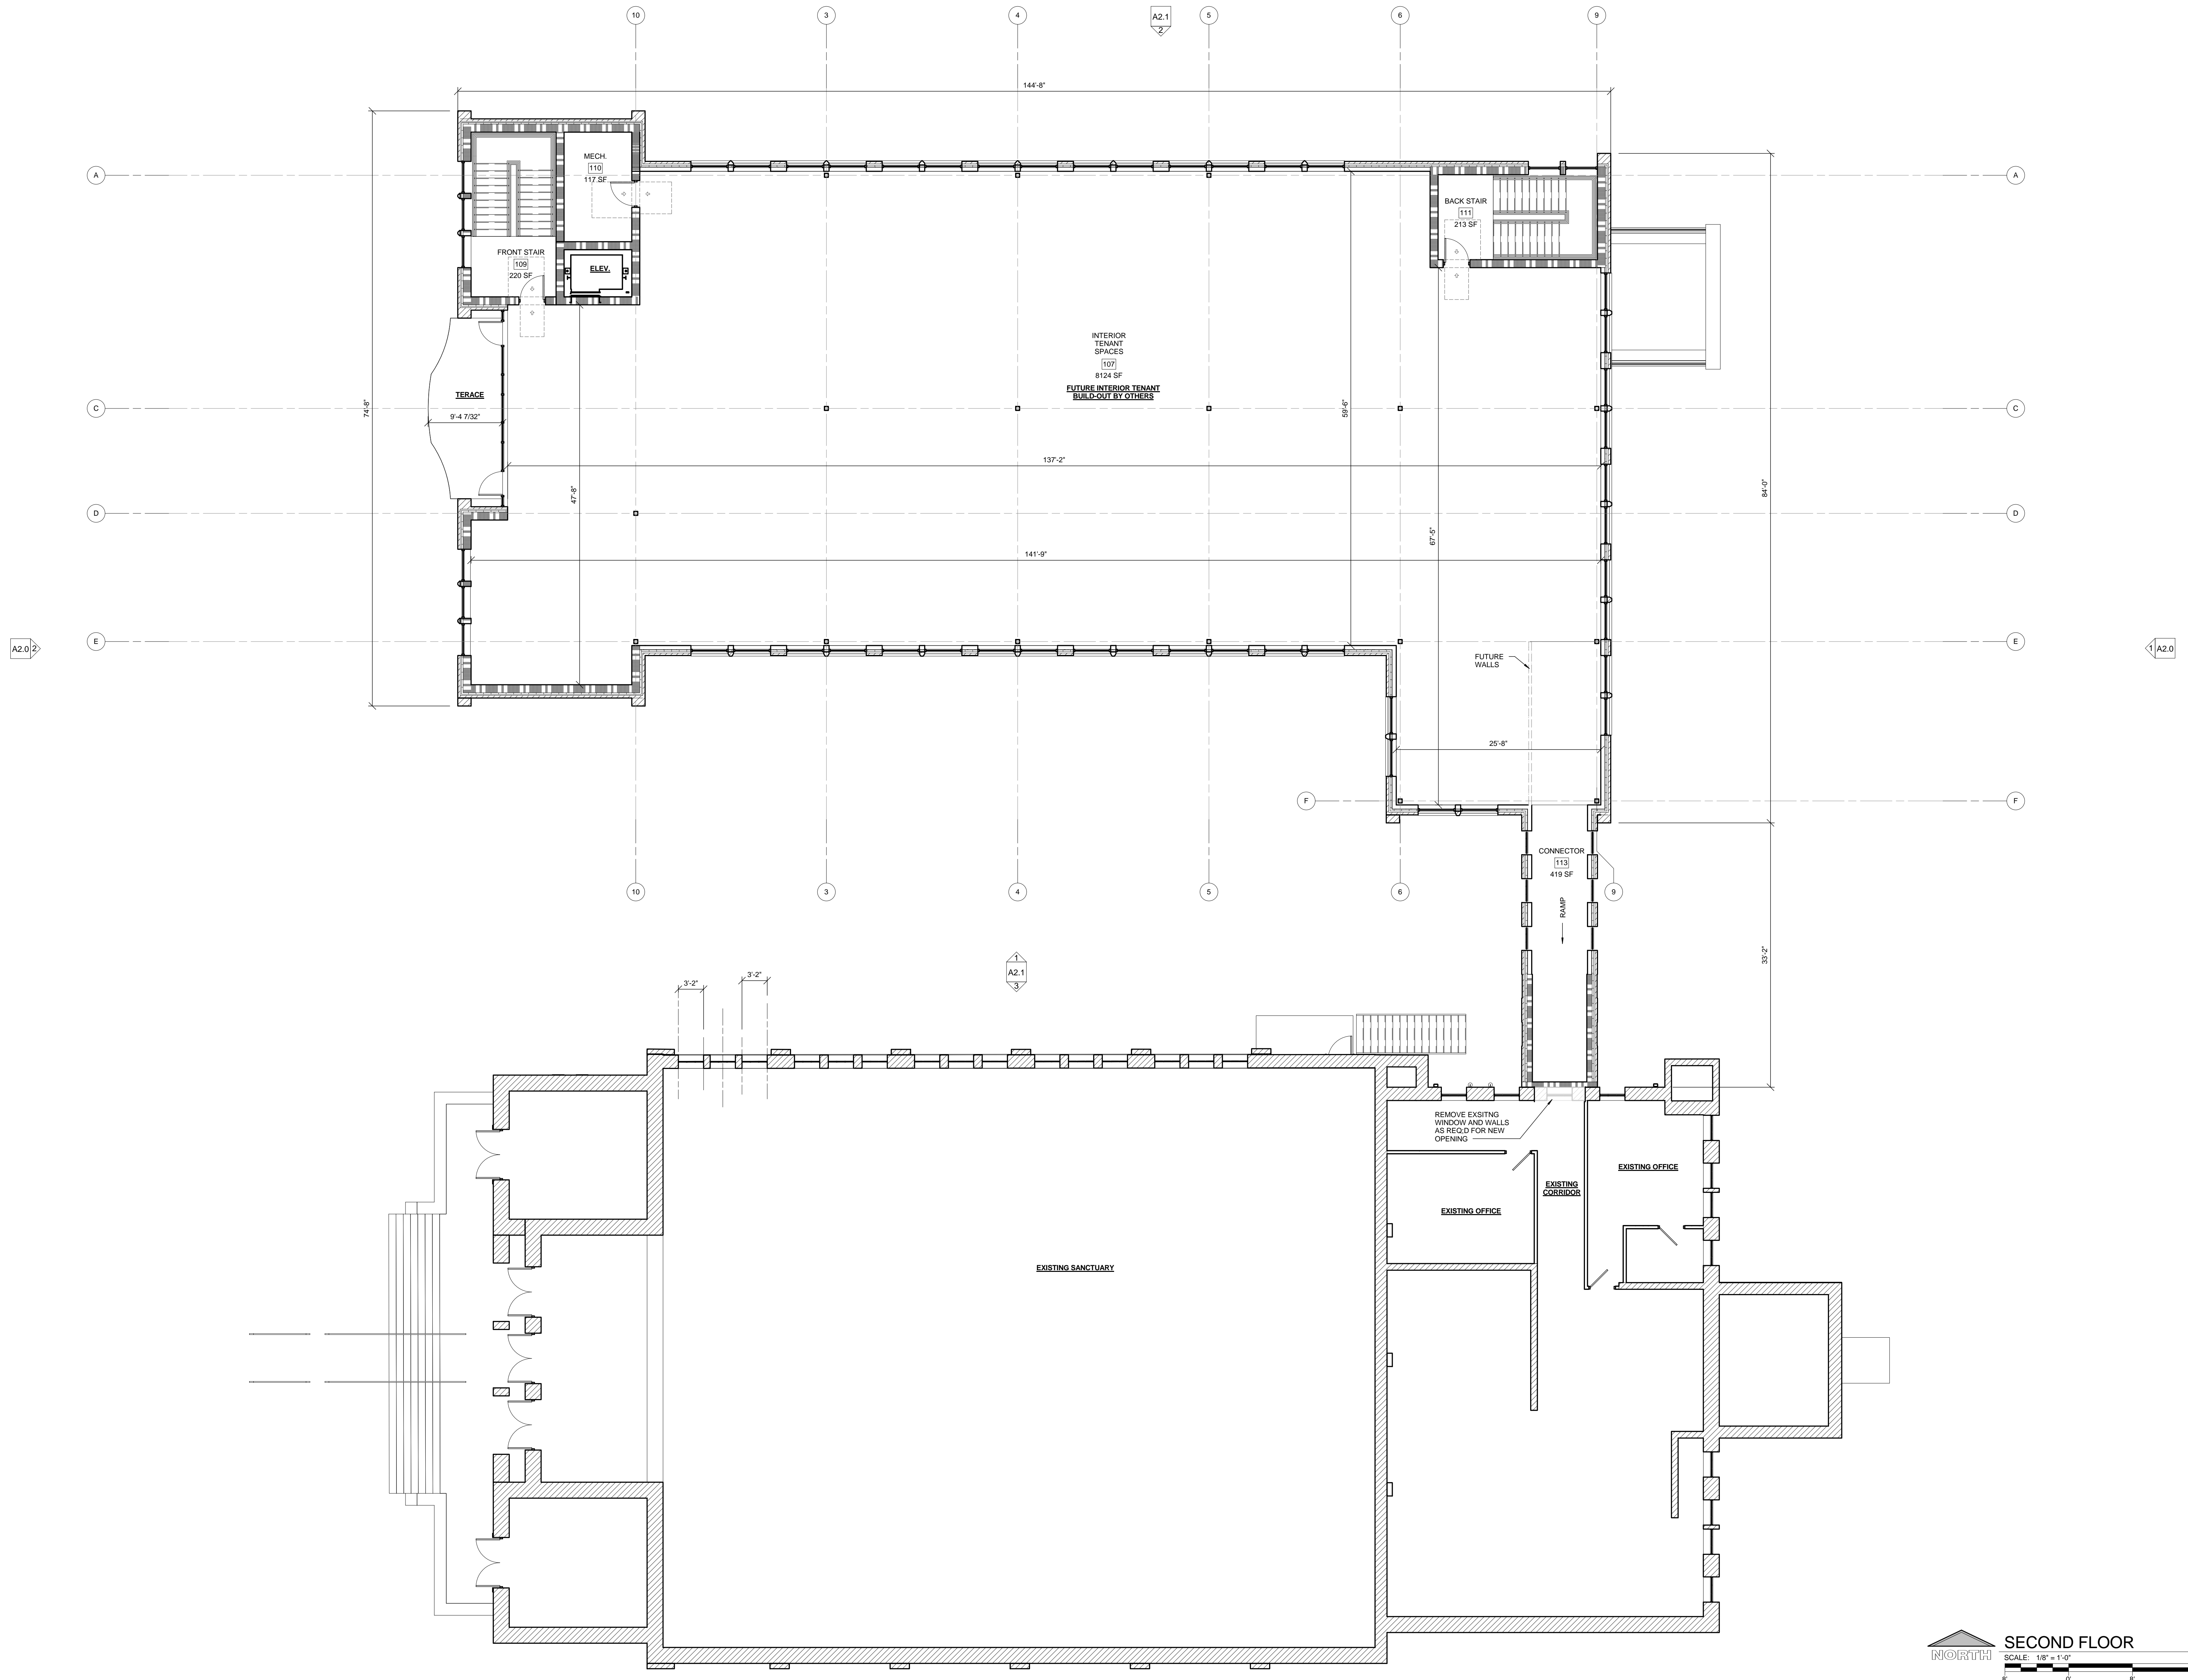

PROPOSED BUILDING AND ADDITION FOR:
GREATER GALILEE MISSIONARY BAPTIST CHURCH
 2432 TEUTONIA AVENUE • MILWAUKEE, WI 53206

PROFESSIONAL SEAL

PRELIMINARY DATES
 FEB. 14, 2017

NOT FOR CONSTRUCTION

SHEET INFORMATION

SECOND FLOOR PLAN

SHEET NUMBER

A1.2

SECOND FLOOR
 SCALE: 1/8" = 1'-0"
 0 4 8 16