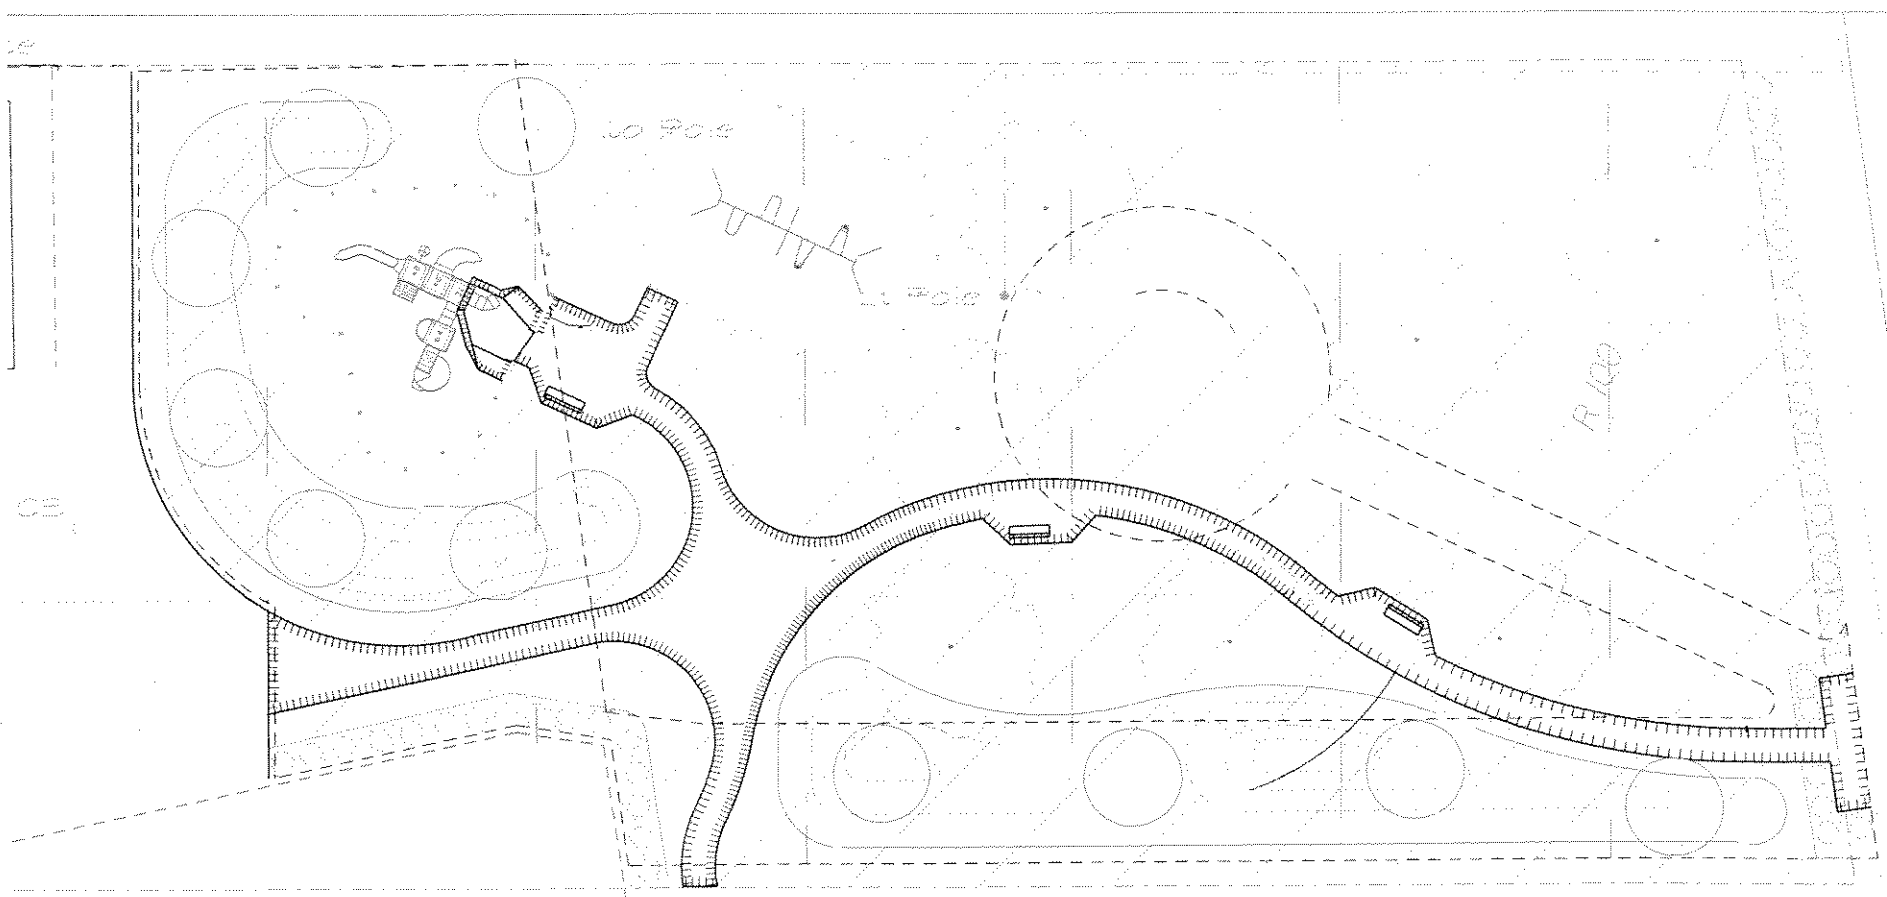

NORTH

SCALE - 1" = 50'

LEWIS PLAYFIELD
 1424 EAST PRYOR AVENUE
 BAY VIEW, WI

CONCEPTUAL PLAN
 NORTH END - PLAYGROUND/P
 JUNE 14 2004

S. St. Clair St.