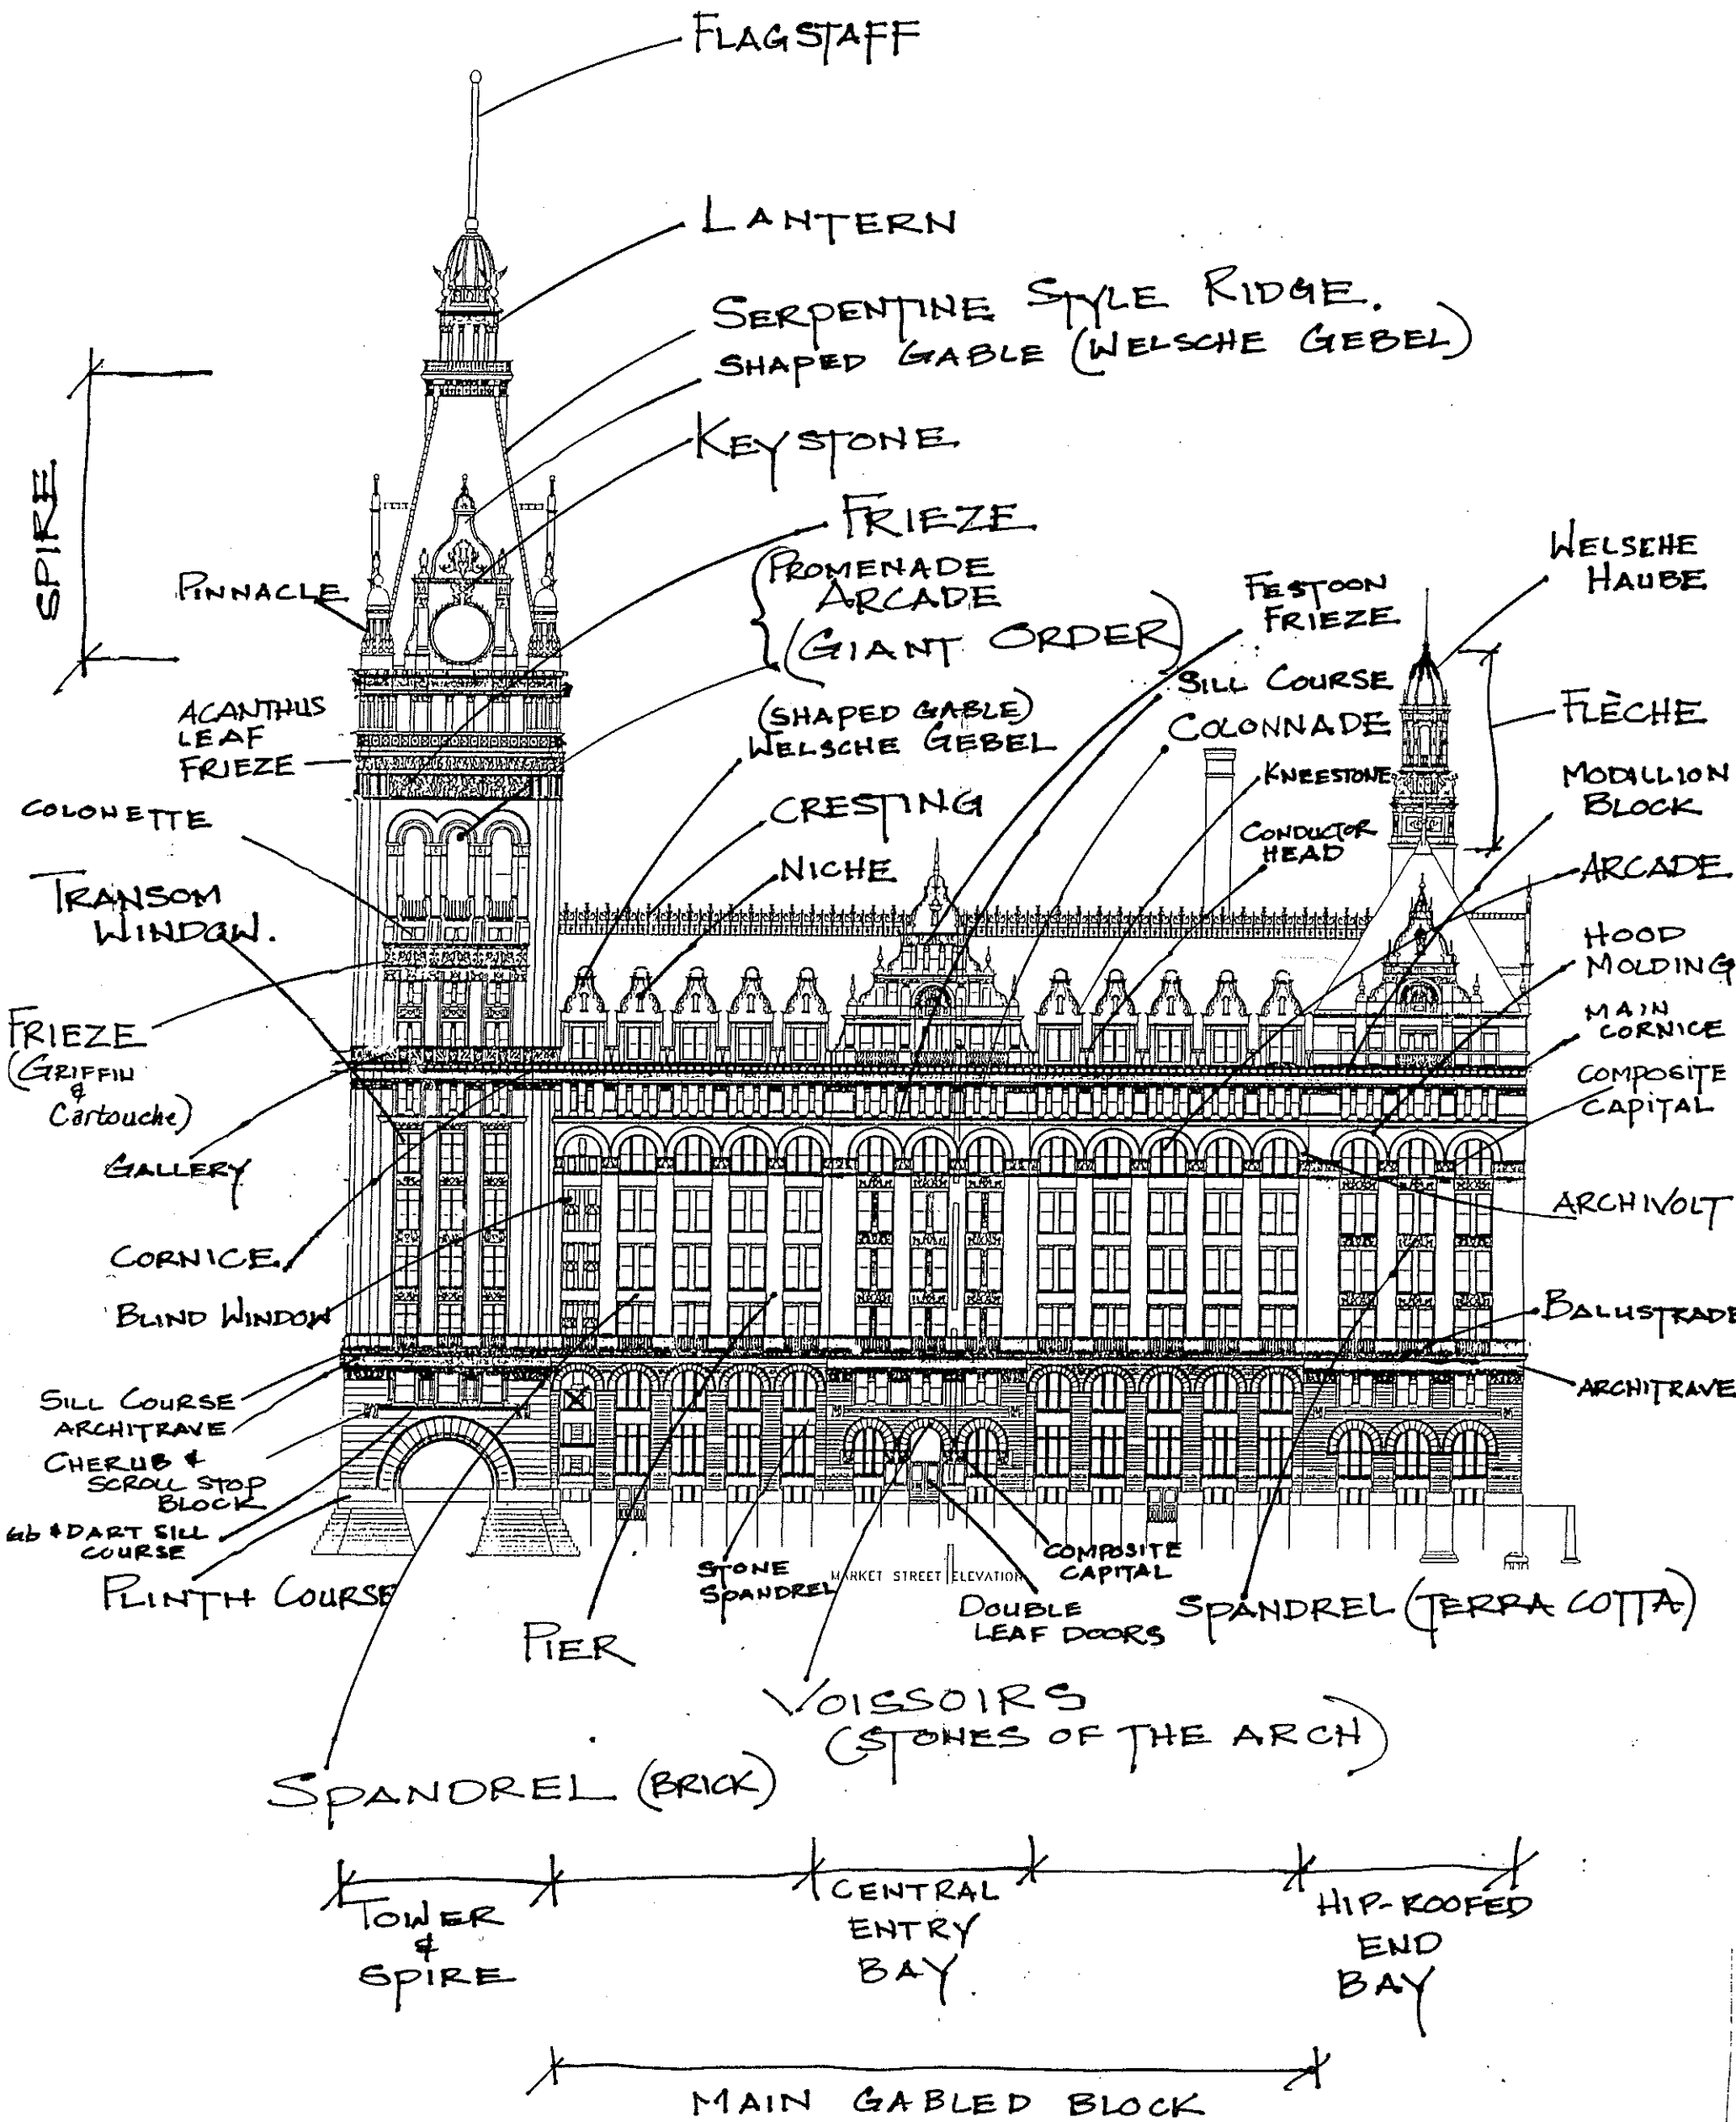

BUILDING TERMS
- F&R -
MILWAUKEE CITY HALL

SPIRE

TOWER

SOUTH TOWER SOUTH ELEVATION

QUESTIONS ABOUT
TERMS TO:
PAUL JAKUBOVICH X-5712

3/2000

BUILDING TERMS
 .FOR.
 MILWAUKEE CITY HALL

3/2000