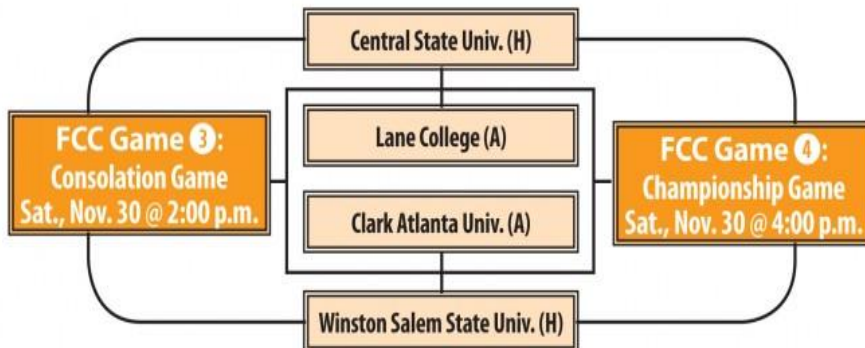

FRESH COAST BASKETBALL CLASSIC

2013 Game Schedule

For tickets or more information, please visit
www.freshcoastclassic.org

FCC Game 1: Fri., Nov. 29, 2013 @ 2:00 p.m. Central State University vs. Lane College	FCC Game 2: Fri., Nov. 29, 2013 @ 4:00 p.m. Clark Atlanta Univ. vs. Winston Salem State Univ.
--	--

All college games played at Wisconsin Lutheran College – Milwaukee, WI

* High School Game Schedule *

Fri., Nov. 29, 2013 at Wisconsin Lutheran College	10:30 a.m. Milwaukee Riverside vs. Whitnall
	12:00 p.m. Milwaukee Riverside vs. Waukesha West (Girls)
	6:30 p.m. Milwaukee King vs. Hamilton-Sussex
	8:00 p.m. Milwaukee Vincent vs. Racine Case
Sat., Nov. 30, 2013 at Wisconsin Lutheran College	10:30 a.m. Milwaukee Morse-Marshall vs. Kettle Moraine
	12:00 p.m. Milwaukee South vs. Kenosha Bradford
	6:30 p.m. Milwaukee Hamilton vs. Pewaukee
	8:00 p.m. Milwaukee Washington vs. Mukwonago