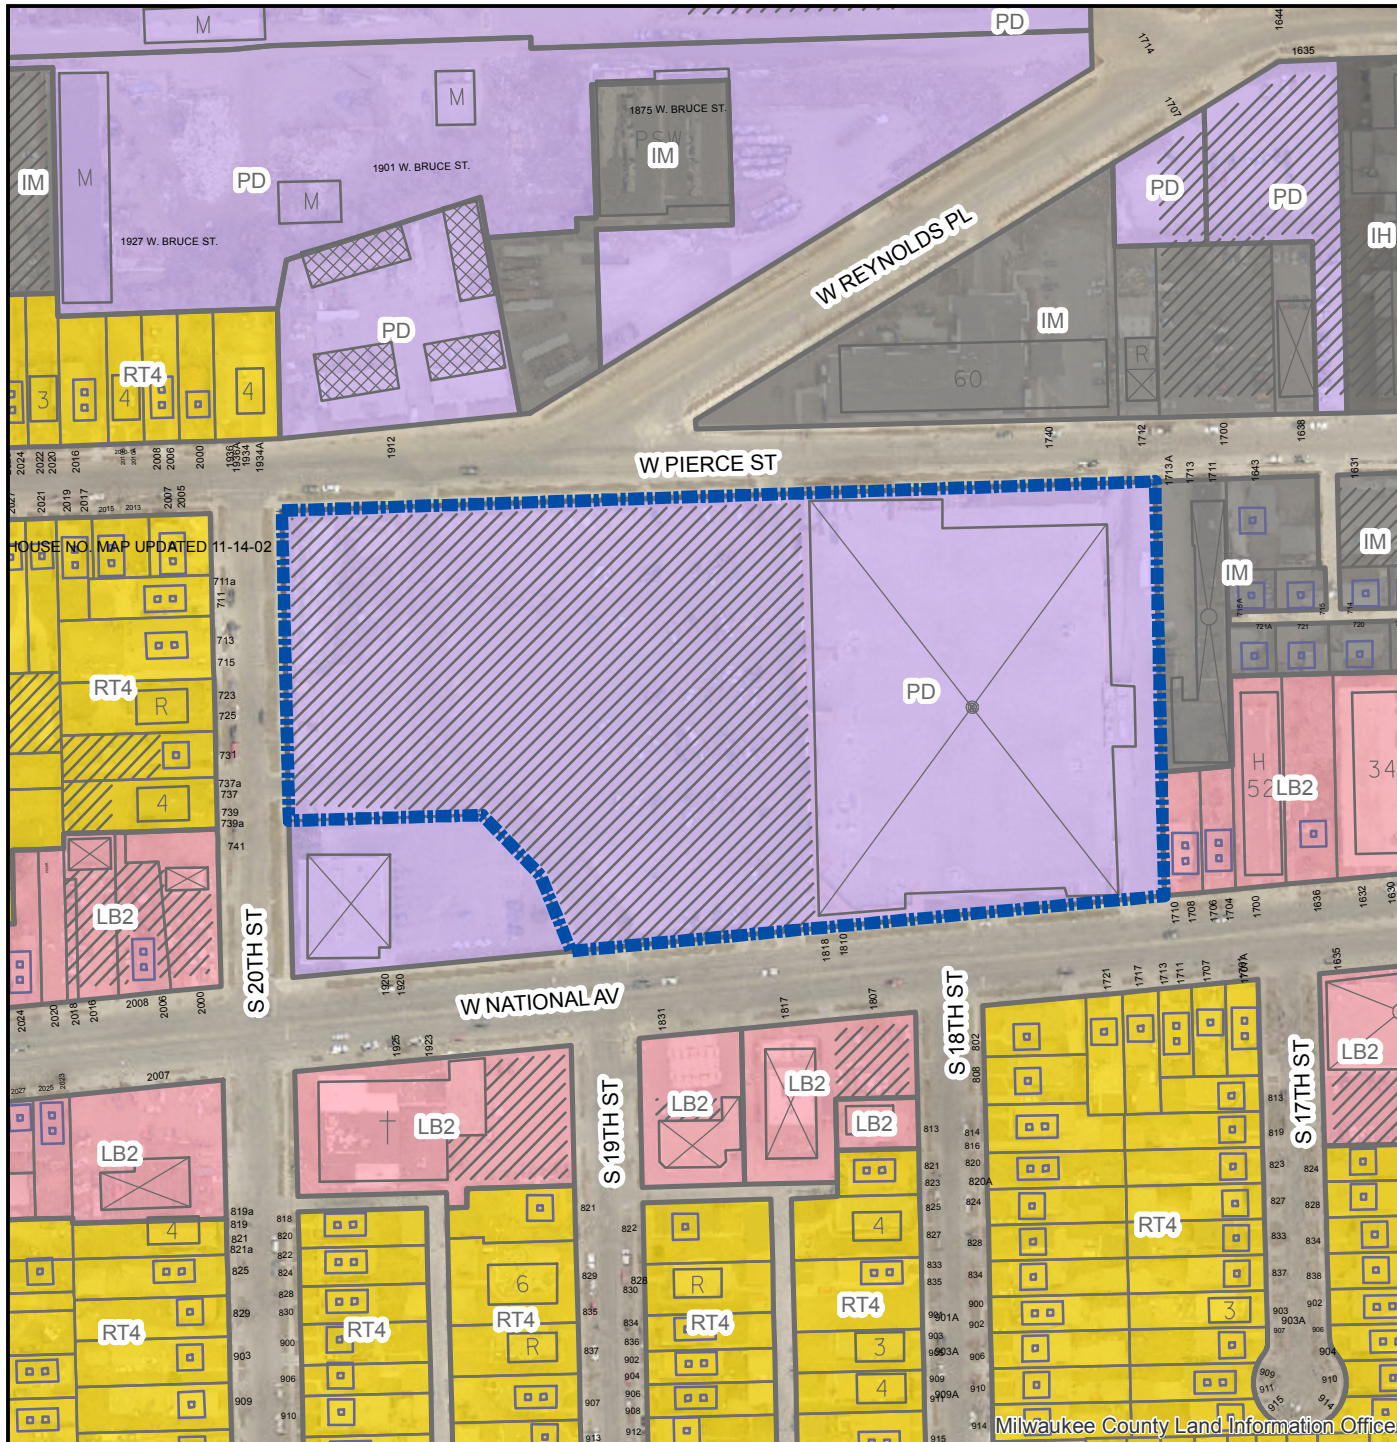

FN 171212
1818 W. National Av.
DPD (Clarke Square) to TL
January 2018

Legend

Zoning Change Boundary

Zoning

- Commercial - Commercial Service
- Commercial - Neighborhood Shopping
- Commercial - Local Business
- Commercial - Regional Business
- Downtown
- Industrial - Office
- Industrial - Light
- Industrial - Mixed
- Industrial - Heavy
- Residential - Single Family
- Residential - Two Family
- Residential - Multi-Family
- Residential - Residence and Office
- Special - Parks
- Special - Institutional
- Special - Planned Development
- Special - Redevelopment District