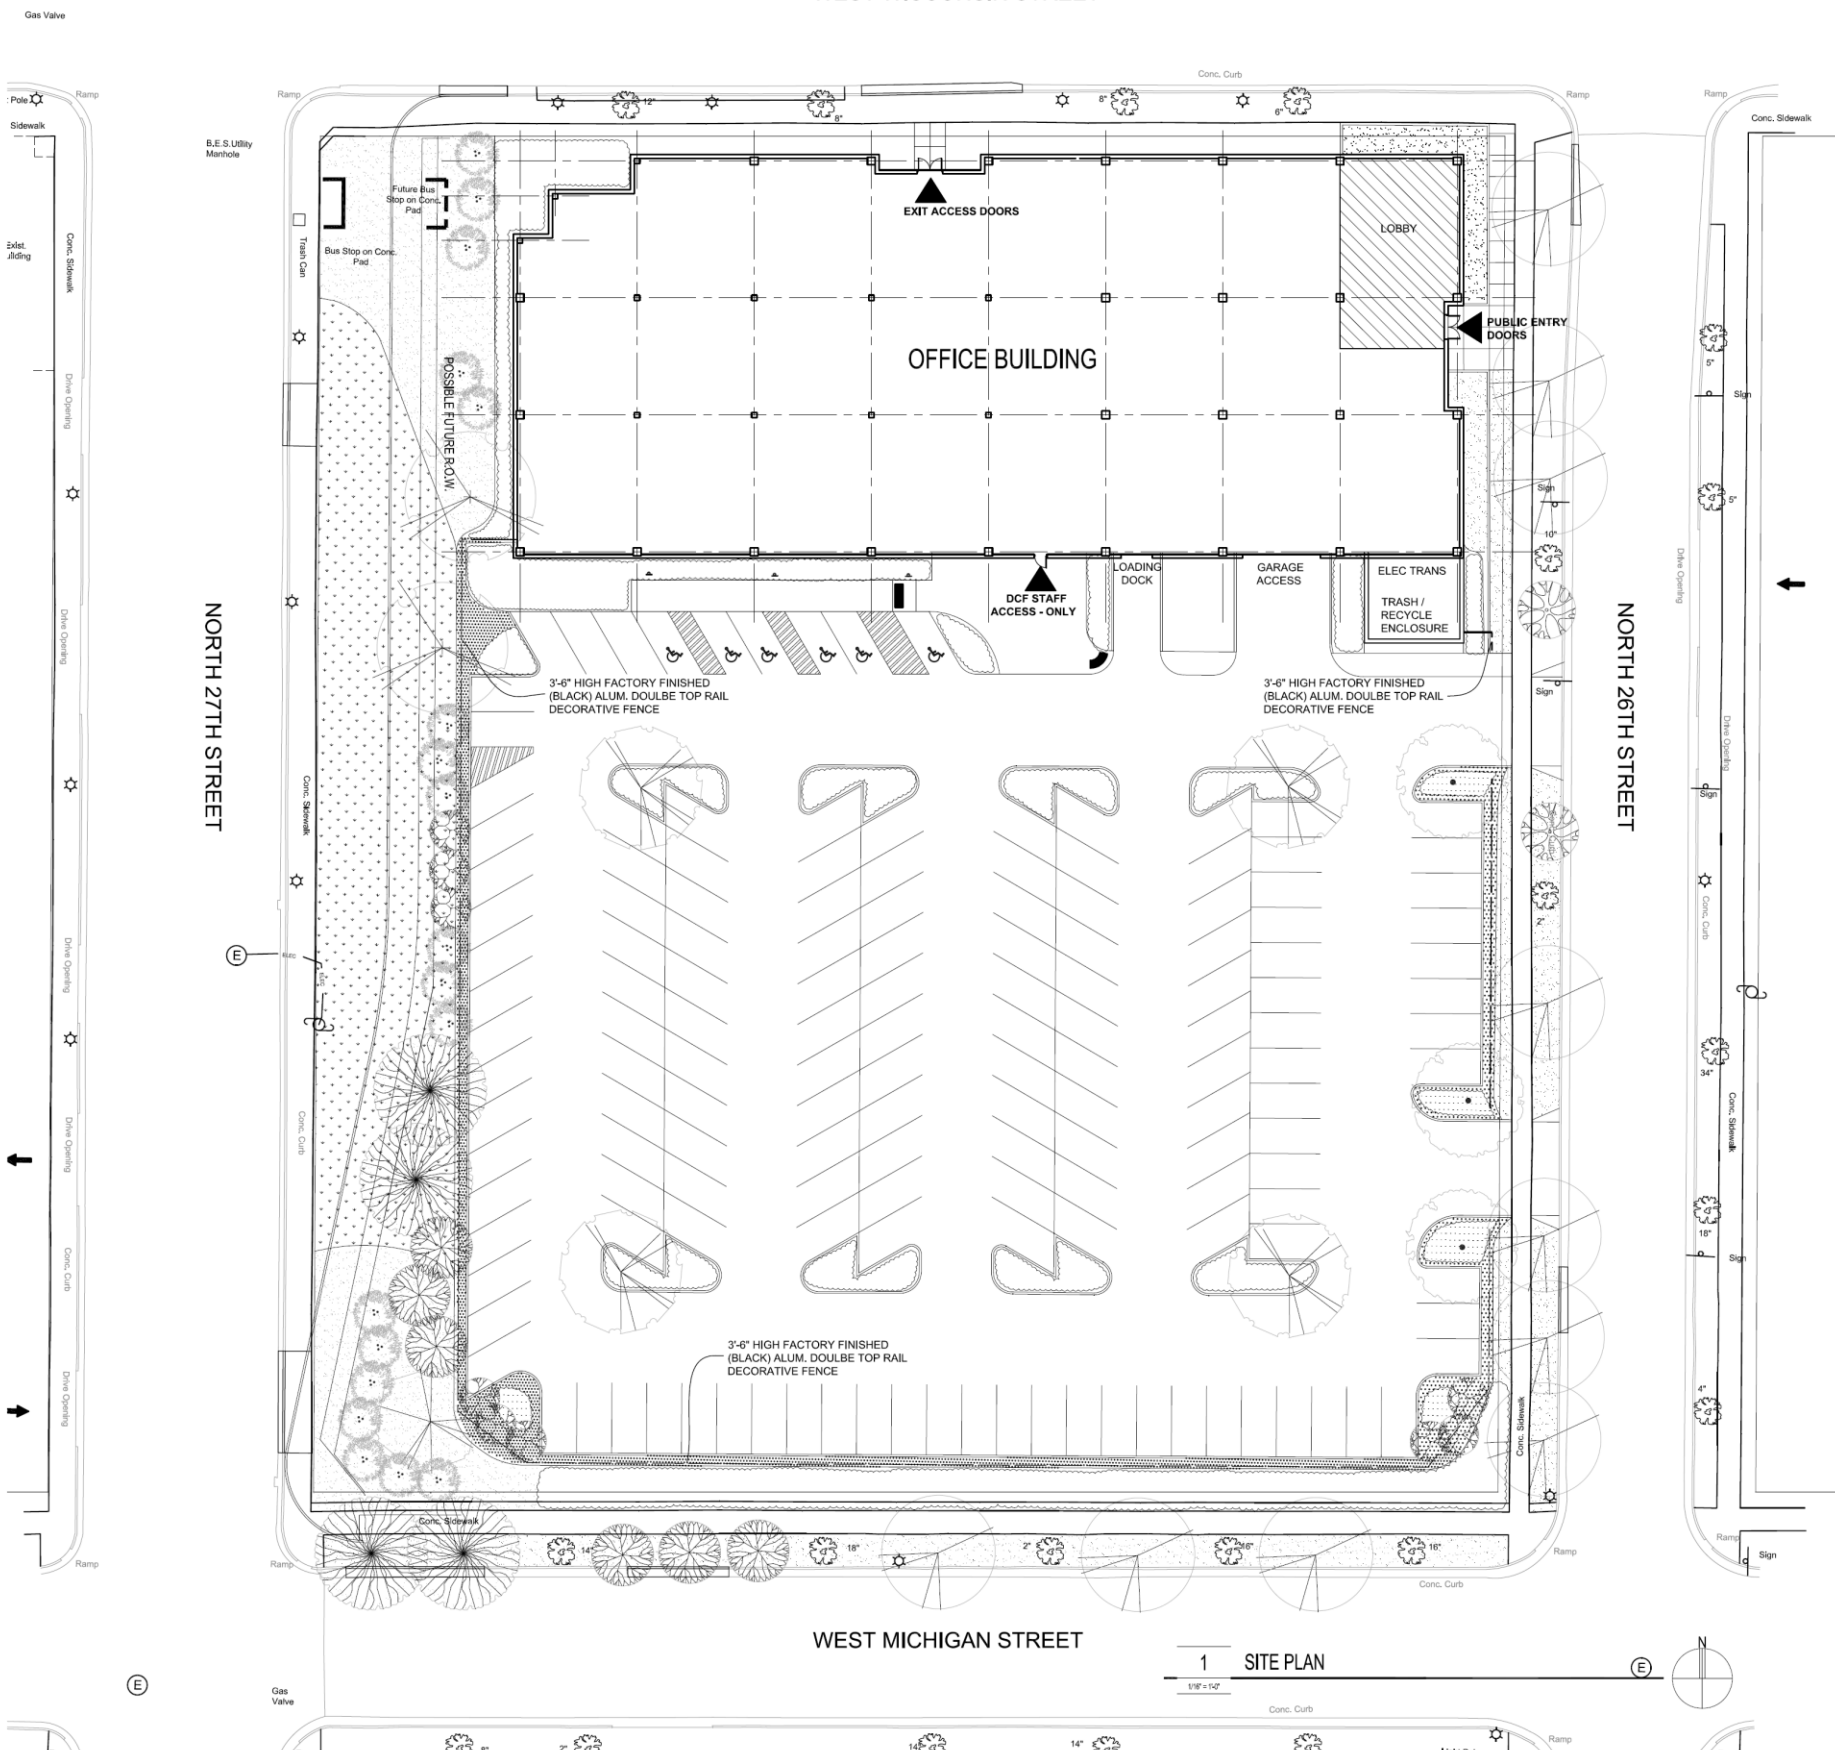

 **KBS** KORB TREDO ARCHITECTS

WEST WISCONSIN STREET

1 SITE PLAN

E

E