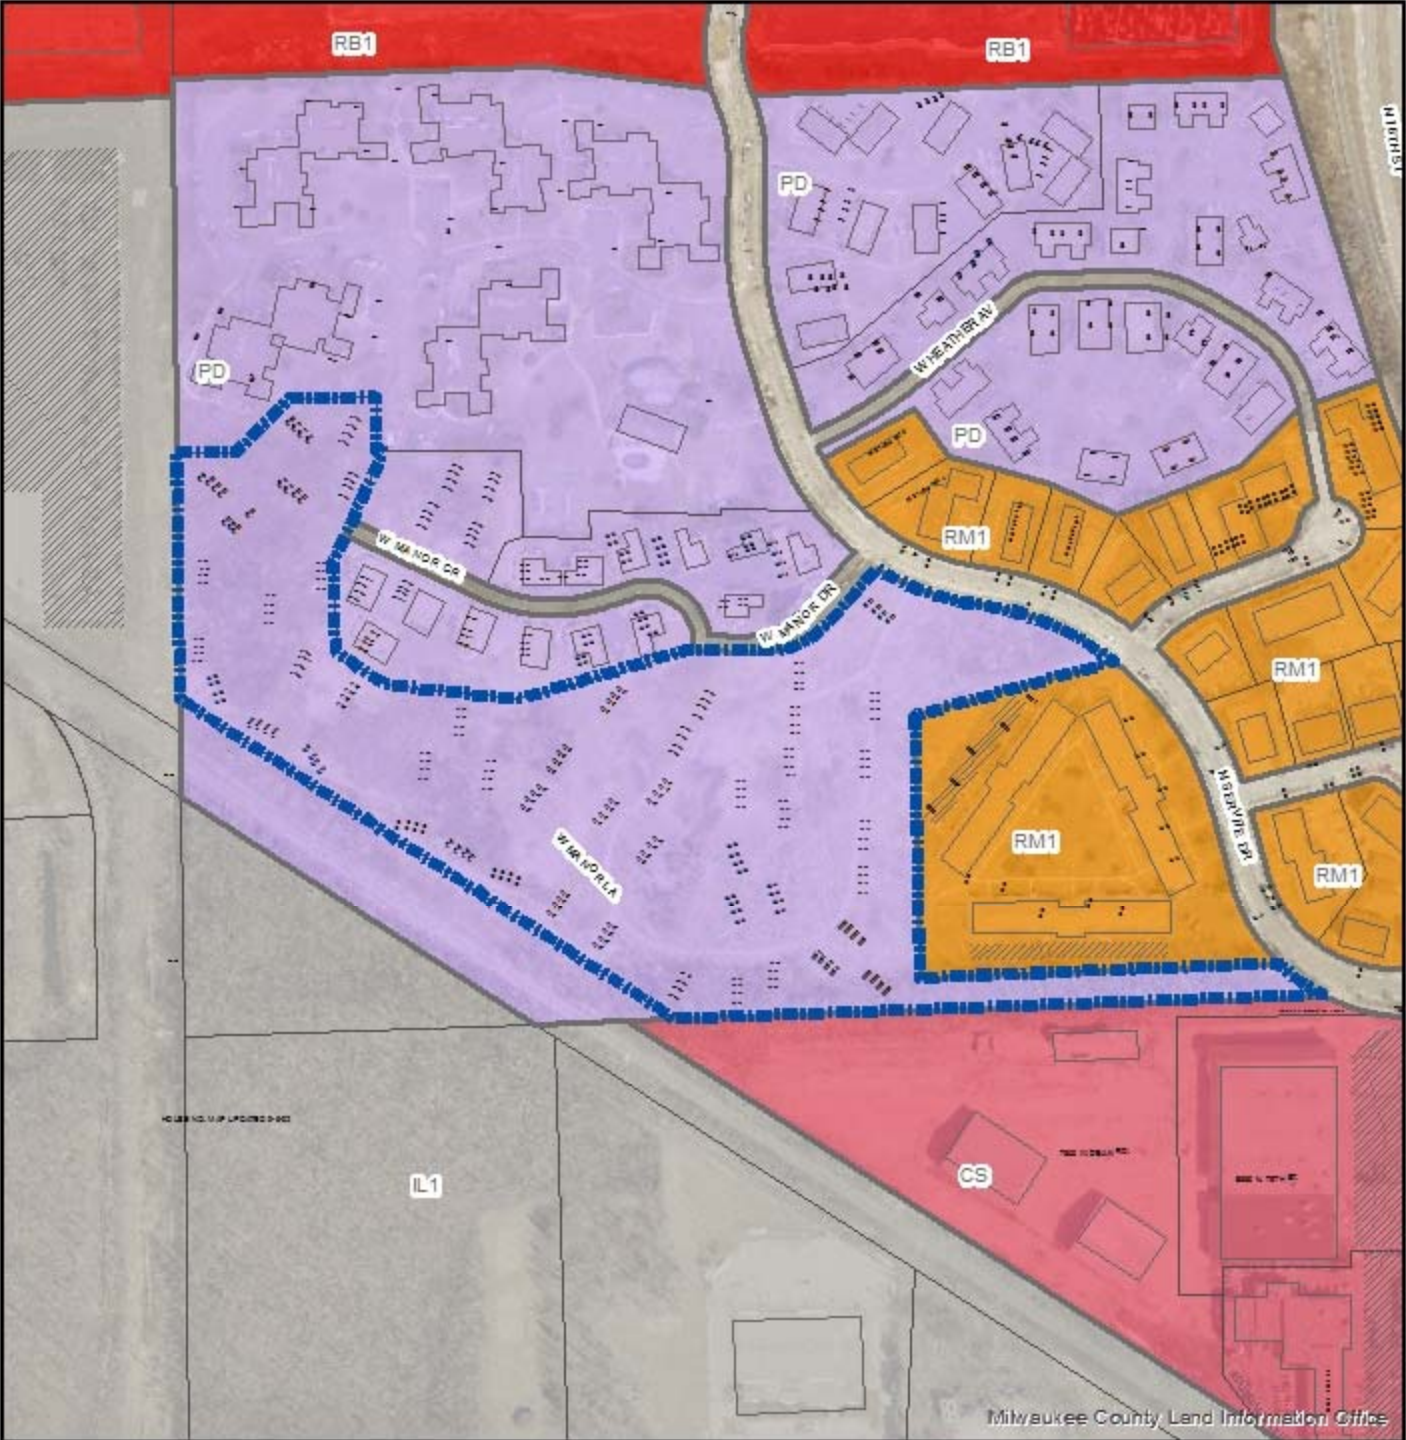

**FN 151554**  
**Minor Modification to DPD**  
**Servite Manor**  
**March 2016**

**Legend**

-  Zoning Change Boundary
- Zoning**
-  Commercial - Commercial Service
-  Commercial - Neighborhood Shopping
-  Commercial - Local Business
-  Commercial - Regional Business
-  Downtown
-  Industrial - Office
-  Industrial - Light
-  Industrial - Mixed
-  Industrial - Heavy
-  Residential - Single Family
-  Residential - Two Family
-  Residential - Multi-Family
-  Residential - Residence and Office
-  Special - Parks
-  Special - Institutional
-  Special - Planned Development
-  Special - Redevelopment District