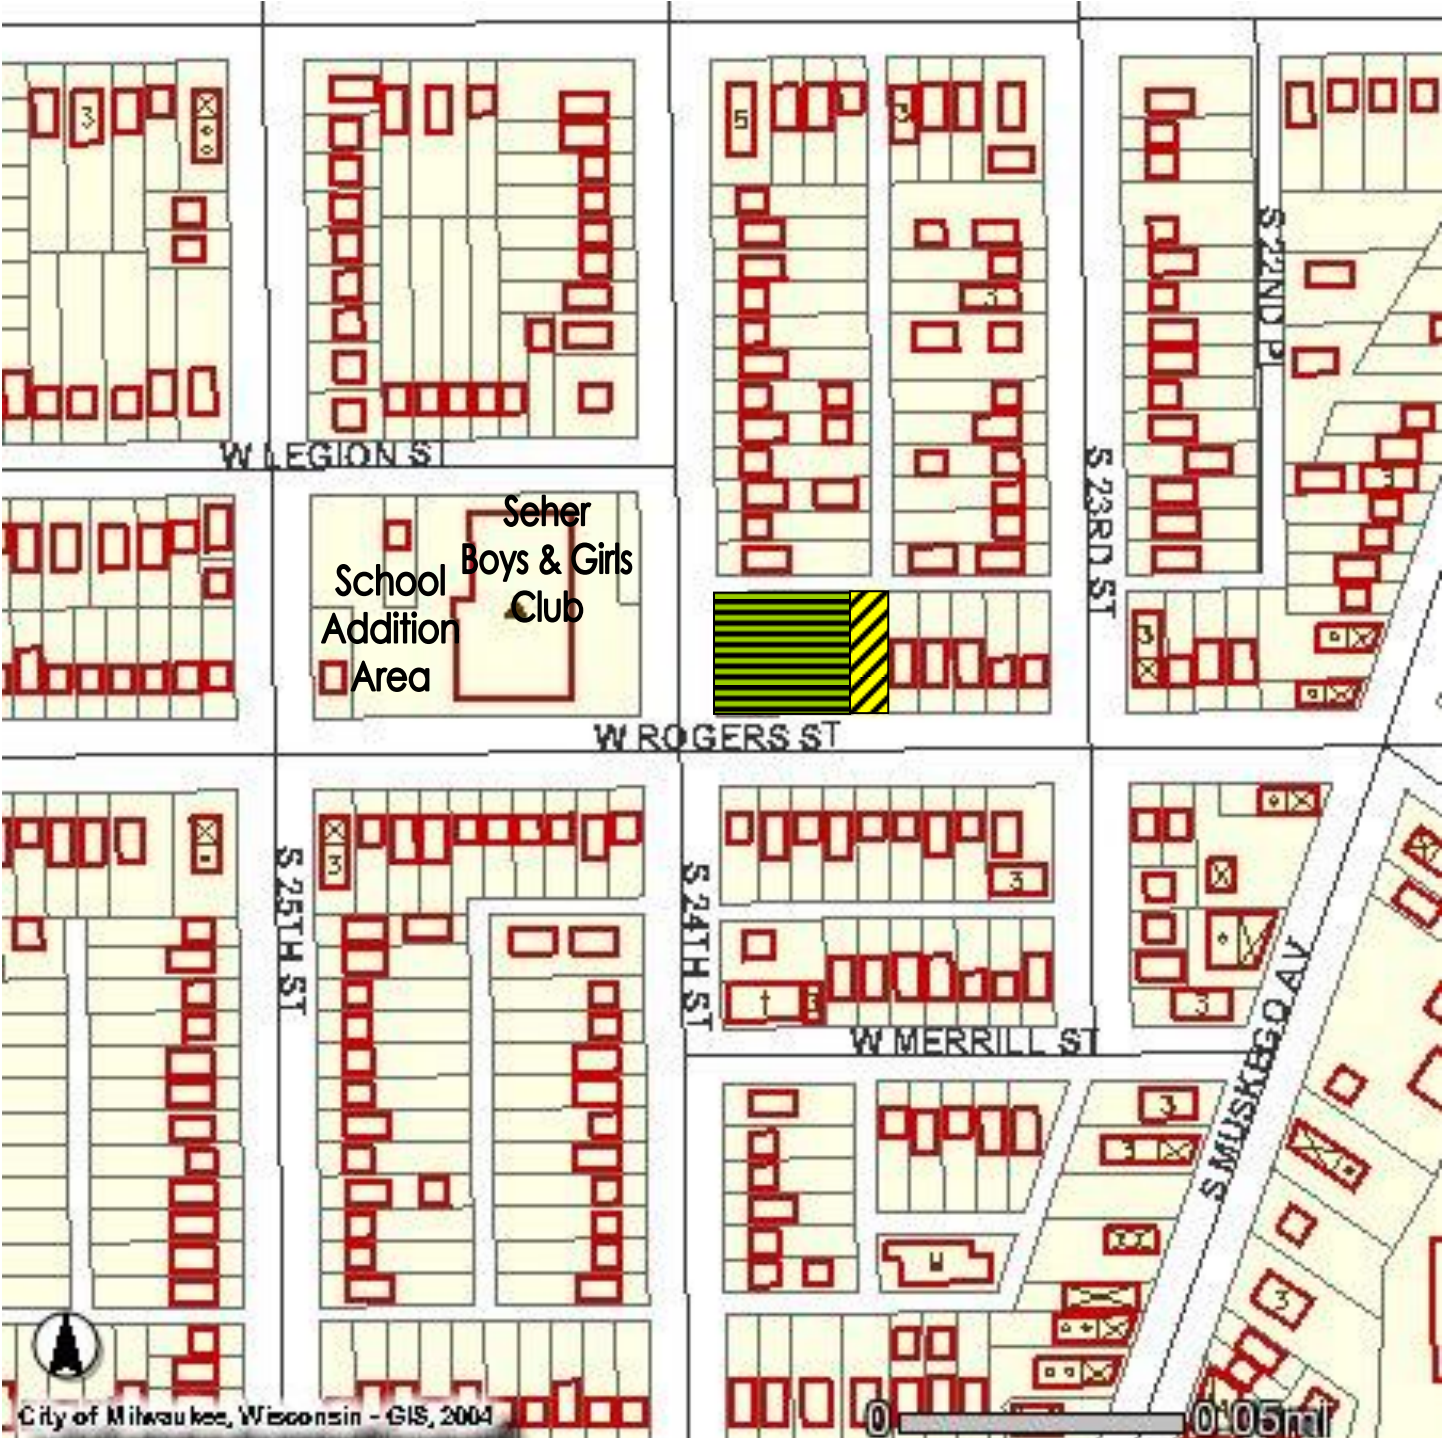

Proposed Lot Transfer to Milwaukee Public Schools 2320 West Rogers

City Vacant Lot to be Transferred

Adjoining MPS Property