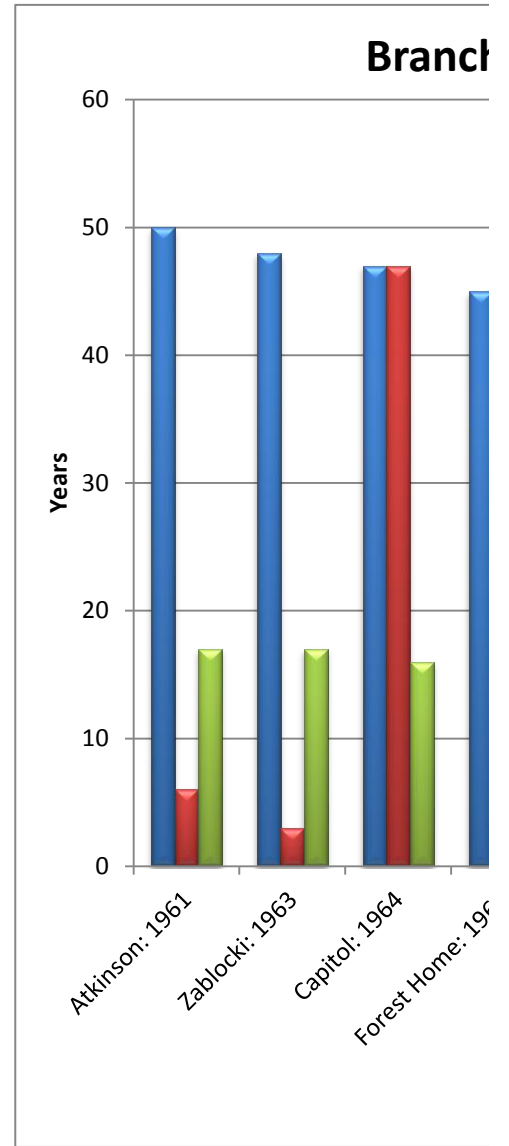

| Building | Building Age | HVAC | Interior |
|-------------------------|--------------|------|----------|
| Atkinson: 1961 | 50 | 6 | 17 |
| Zablocki: 1963 | 48 | 3 | 17 |
| Capitol: 1964 | 47 | 47 | 16 |
| Forest Home: 196 | 45 | 45 | 11 |
| East: 1968 | 43 | 43 | 43 |
| Tippecanoe: 1969 | 42 | 42 | 42 |
| Mill Road: 1970 | 41 | 41 | 41 |
| M.L. King: 1971 | 40 | 40 | 16 |
| No buildings: 1972-1988 | | | |
| Center St.: 1989 | 22 | 22 | 22 |
| Bay View: 1993 | 18 | 18 | 18 |
| Washington Park: | 8 | 8 | 8 |
| Villard Square: 20: | 1 | 1 | 1 |