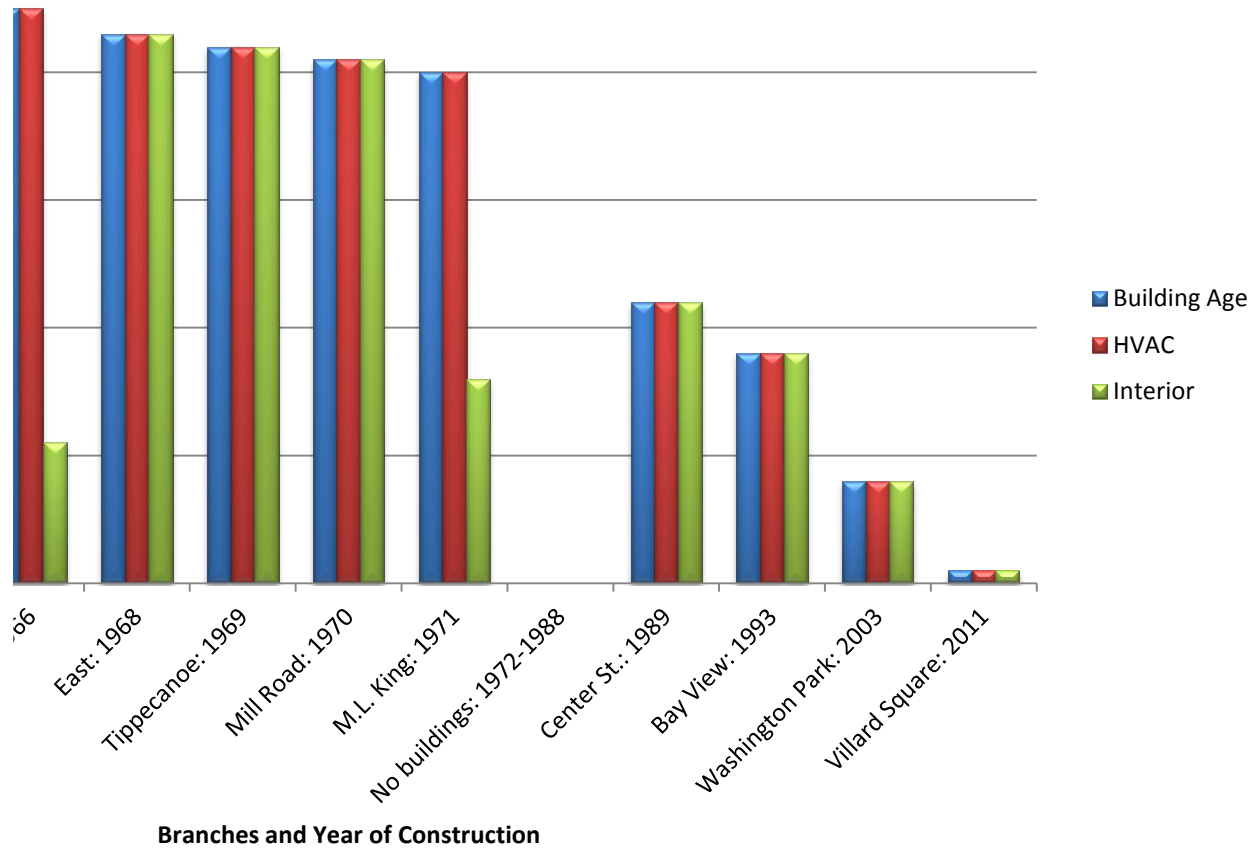

---

h Libraries: Age of Building, HVAC, and Interior