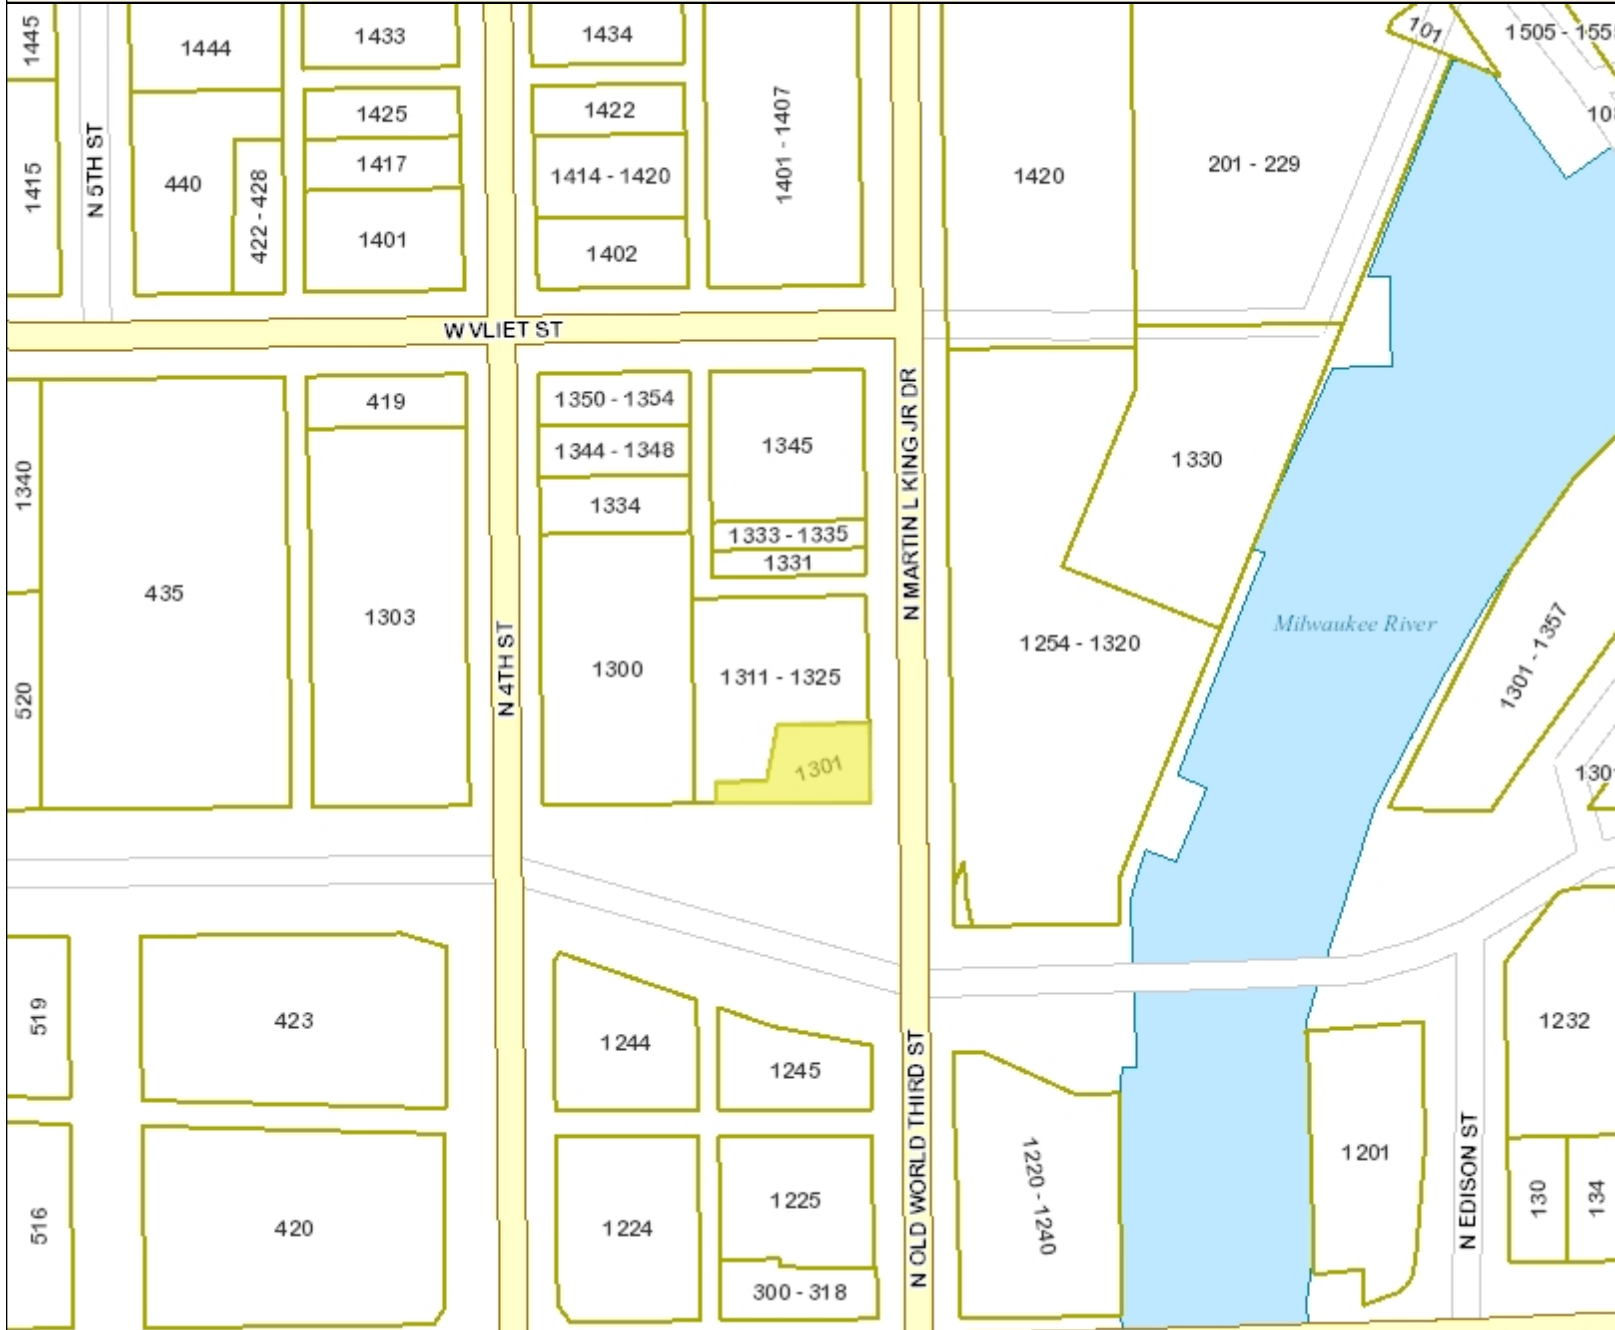

# 1301 North Martin L. King Jr. Drive

City of Milwaukee, Wisconsin

### - Legend -

- City limits
- Parcels
- Freeways
  - Freeways
  - Exit ramps
  - Entry ramps
  - Ramps
- Major streets
- Streets
- Waterways