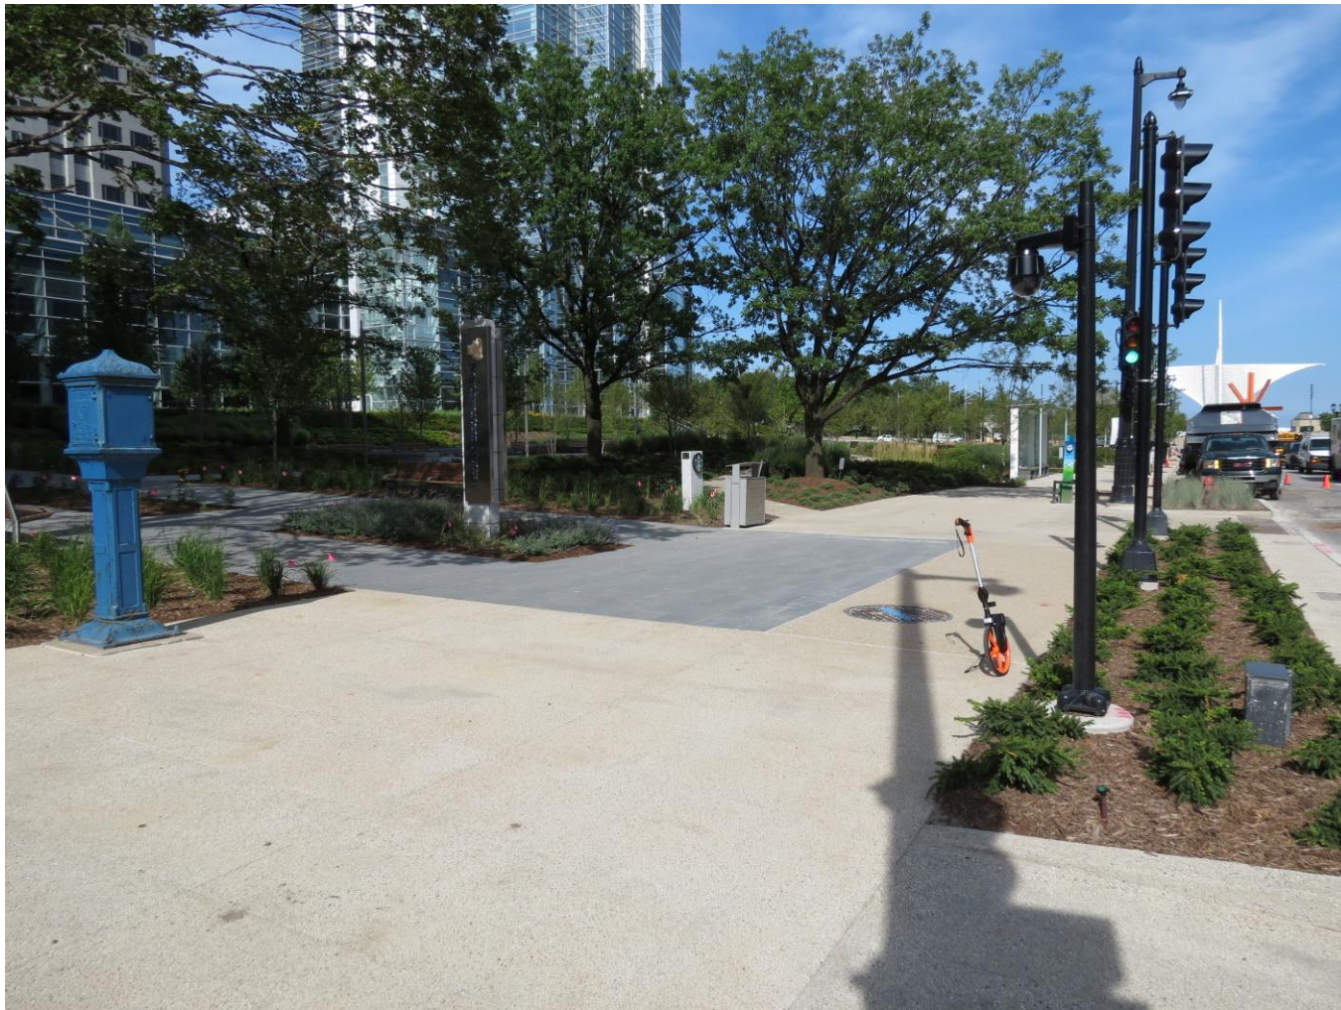

CCF 140507

Northwestern Mutual Life Insurance Company

8-9-2017

Close up of one of four private storm drains located on the curb extension into the south side of East Mason Street at North Cass Street.

CCF 140507 Northwestern Mutual Life Insurance Company 8-9-2017
Close up of private pedestrian level light located at the main building entrance off of East
Mason Street at North Cass Street. Note: Other specialty streetlight fixtures will be
permitted under a separate maintenance agreement.

Close up of an electrical control box located in the planters surrounding the office campus.

CCF 140507

Northwestern Mutual Life Insurance Company

8-9-2017

Looking northeast at the pavers on the north side of East Wisconsin Avenue at North Cass Street.