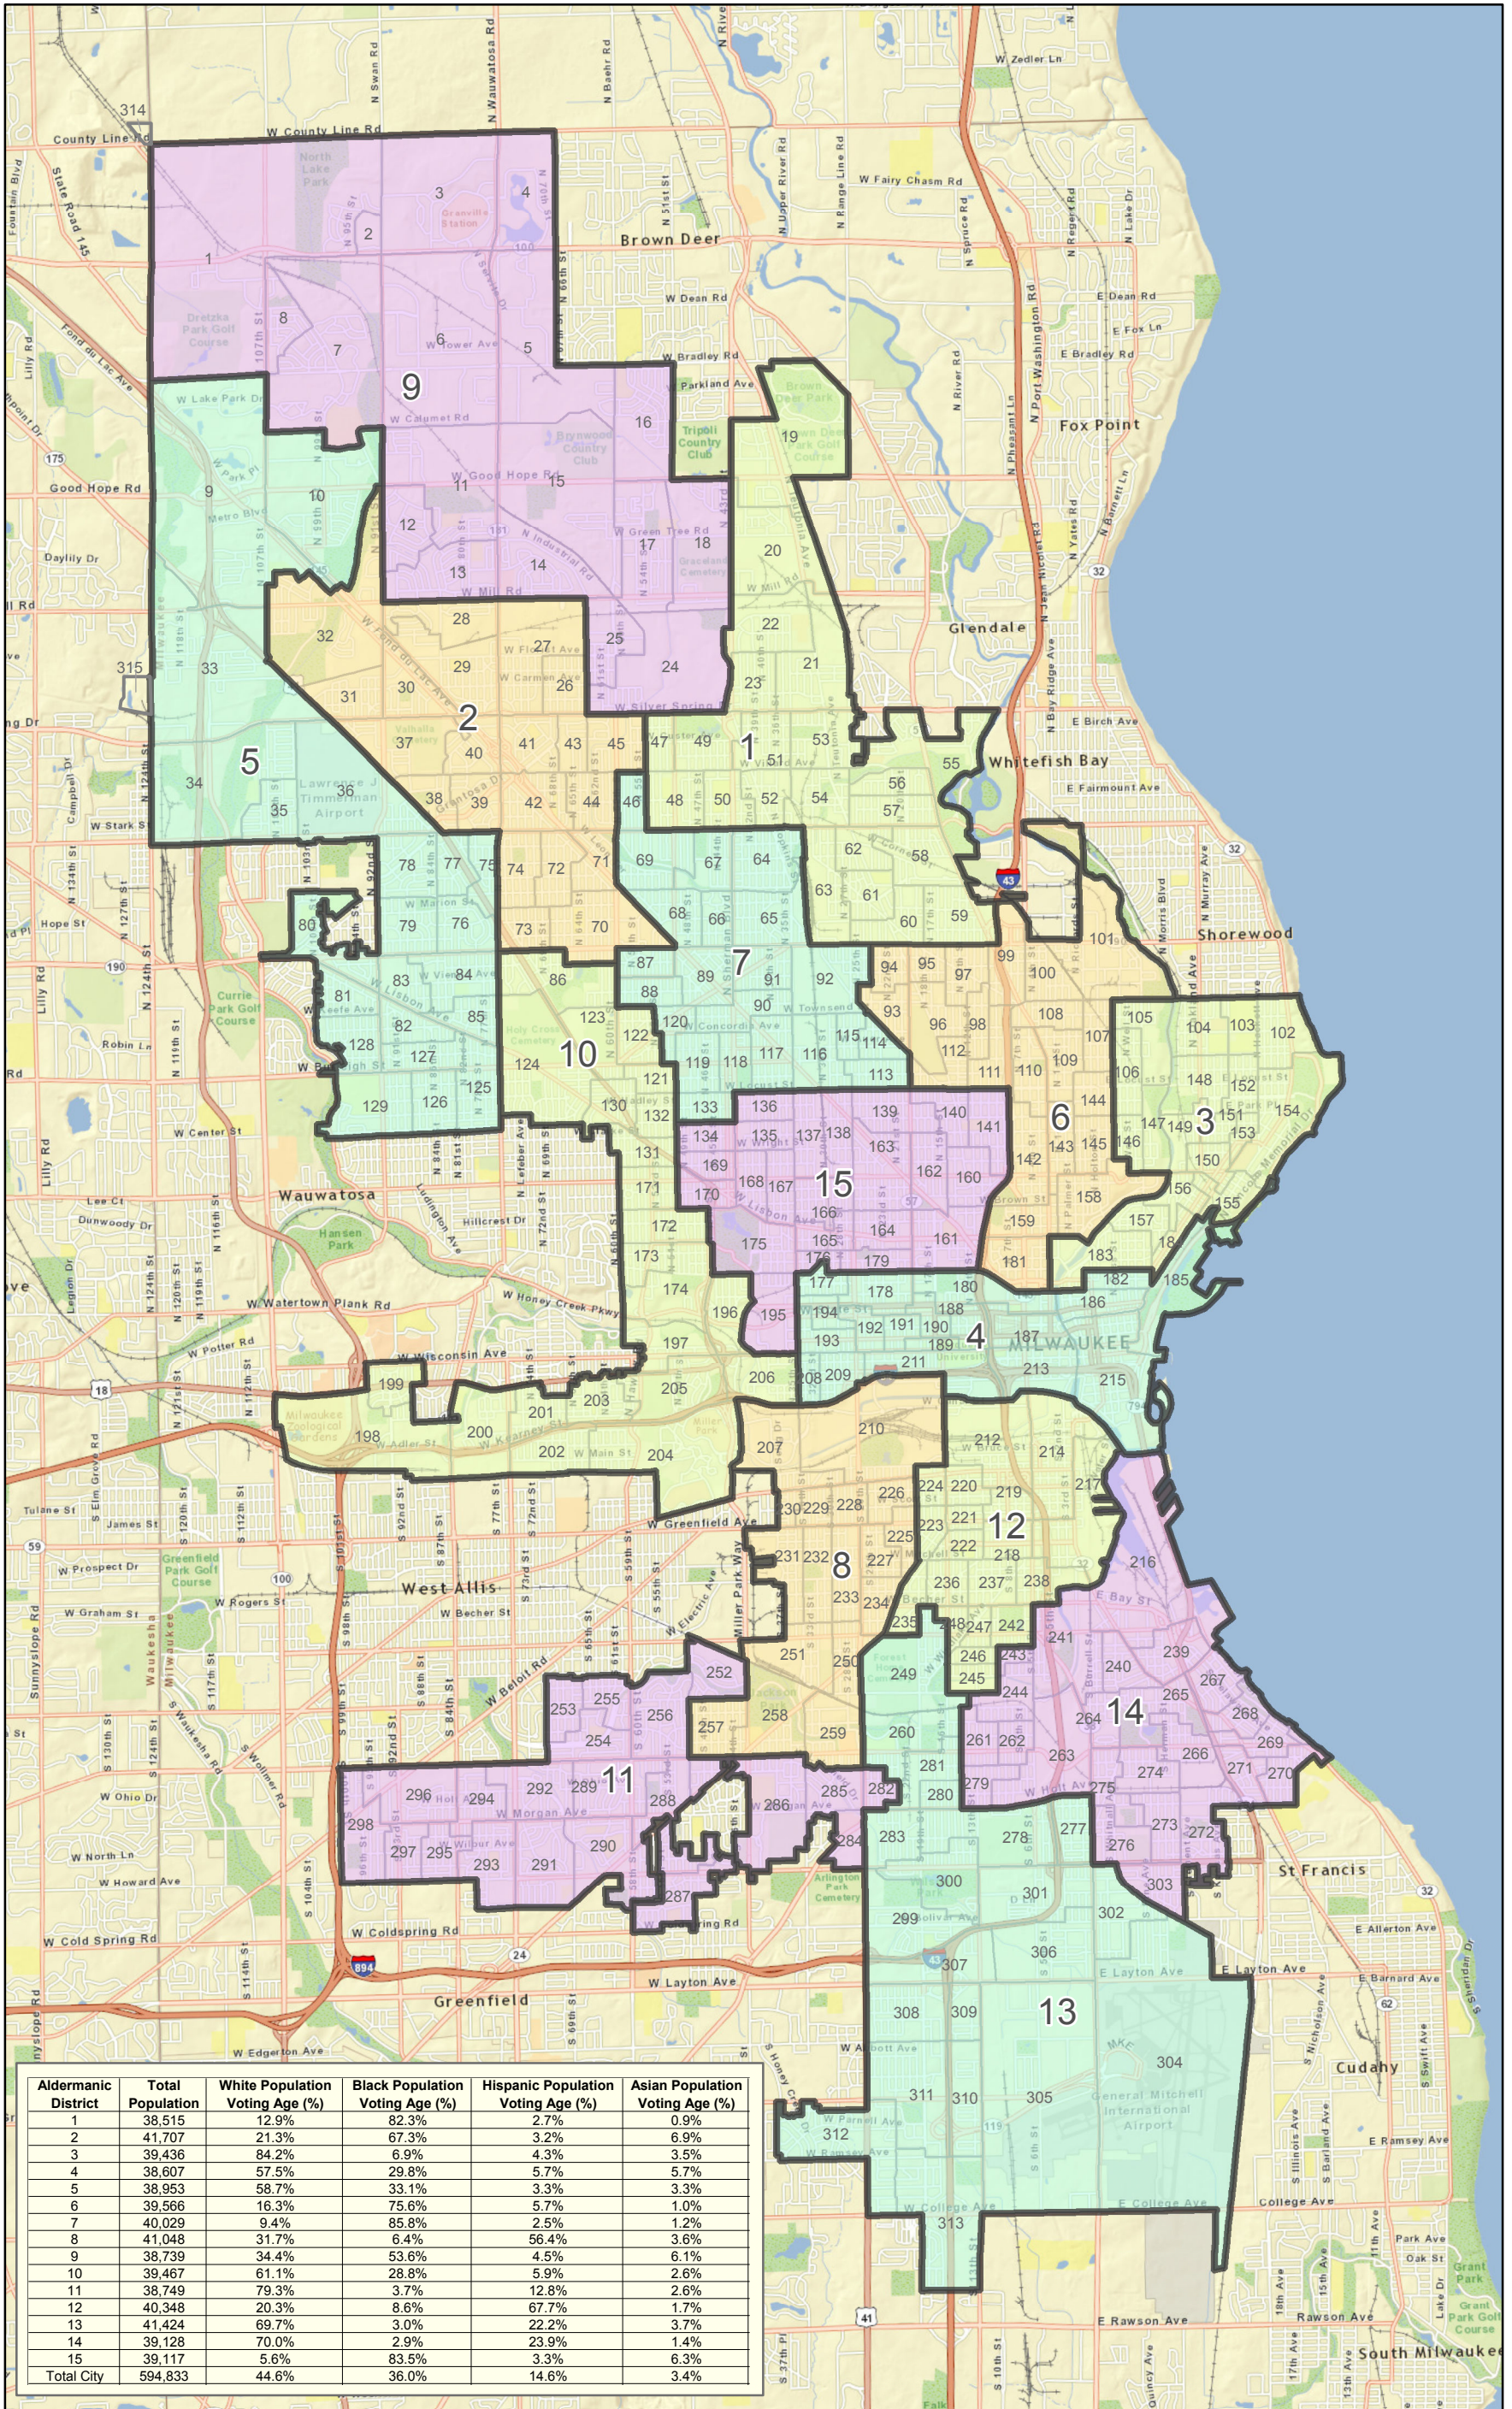

City of Milwaukee Redistricting Aldermanic Districts - Plan B Sponsor: Alderman Donovan

City of Milwaukee Redistricting Aldermanic Districts - Plan B with 2004 Aldermanic Districts as Background Sponsor: Alderman Donovan

City of Milwaukee Redistricting Aldermanic Districts - Plan B with 2010 Census Race / Ethnic Populations as Background Sponsor: Alderman Donovan