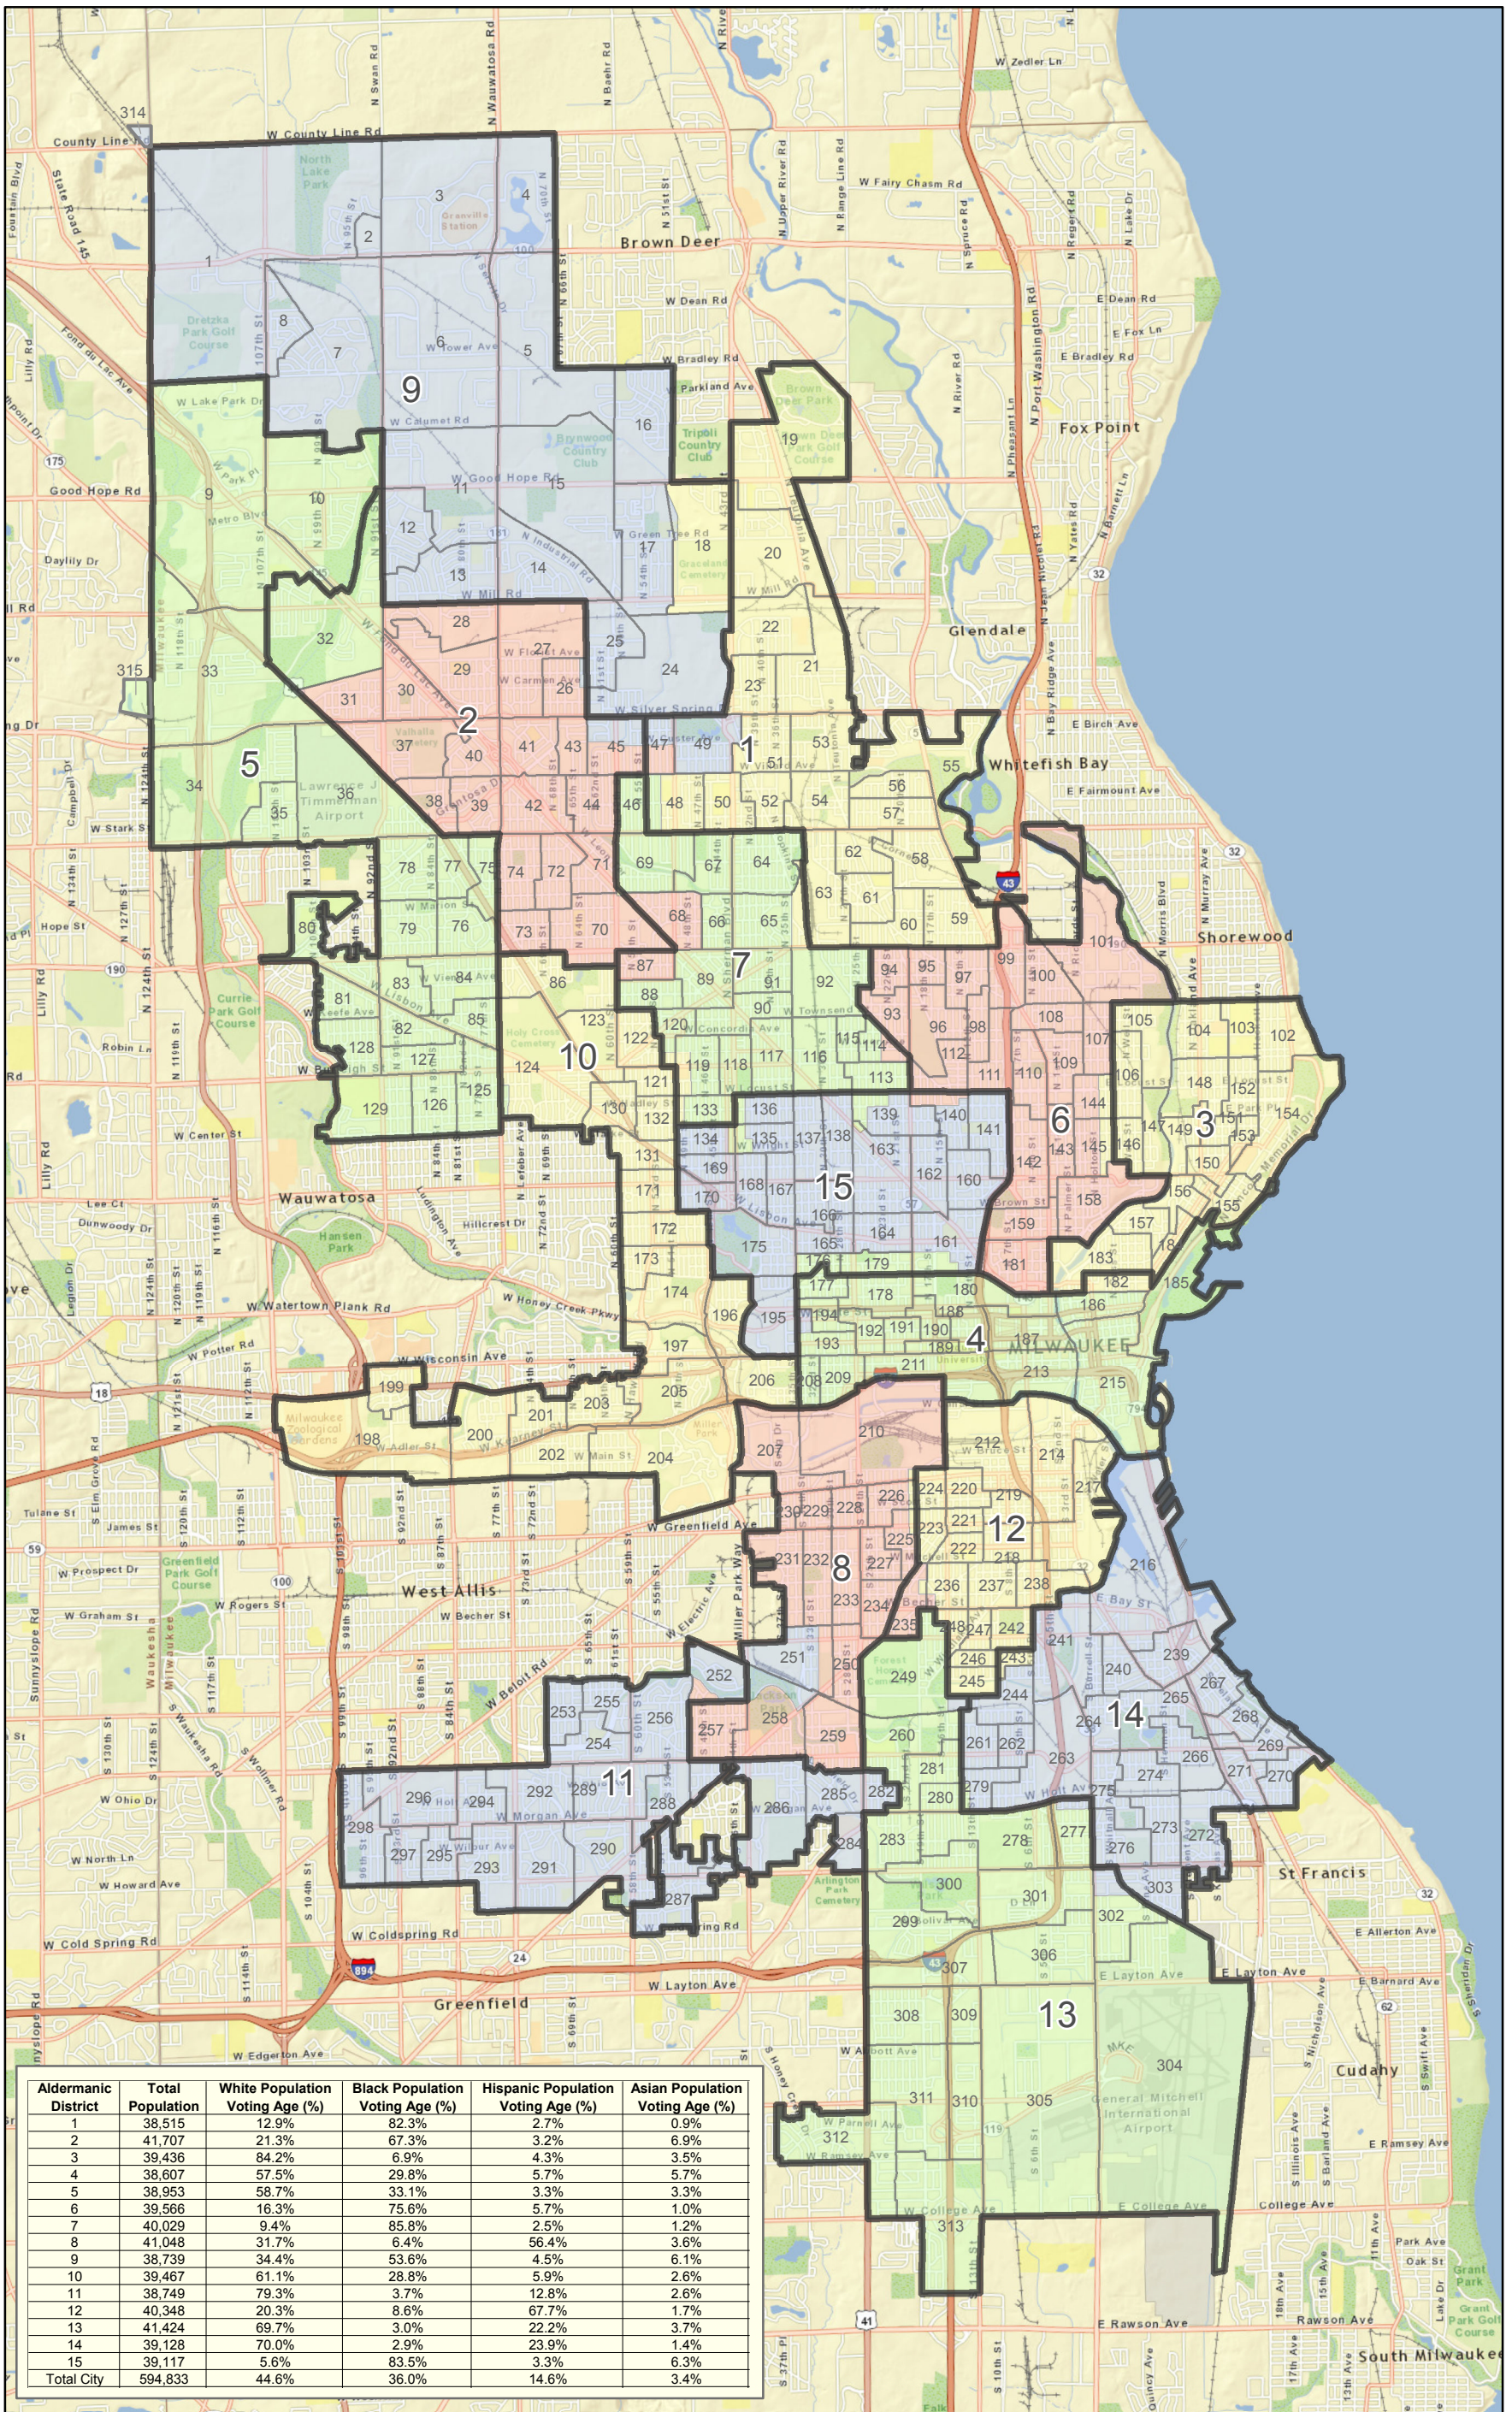

City of Milwaukee Redistricting Aldermanic Districts - Plan B Sponsor: Alderman Donovan

City of Milwaukee Redistricting Aldermanic Districts - Plan B with 2004 Aldermanic Districts as Background Sponsor: Alderman Donovan

City of Milwaukee Redistricting Aldermanic Districts - Plan B with 2010 Census Race / Ethnic Populations as Background Sponsor: Alderman Donovan