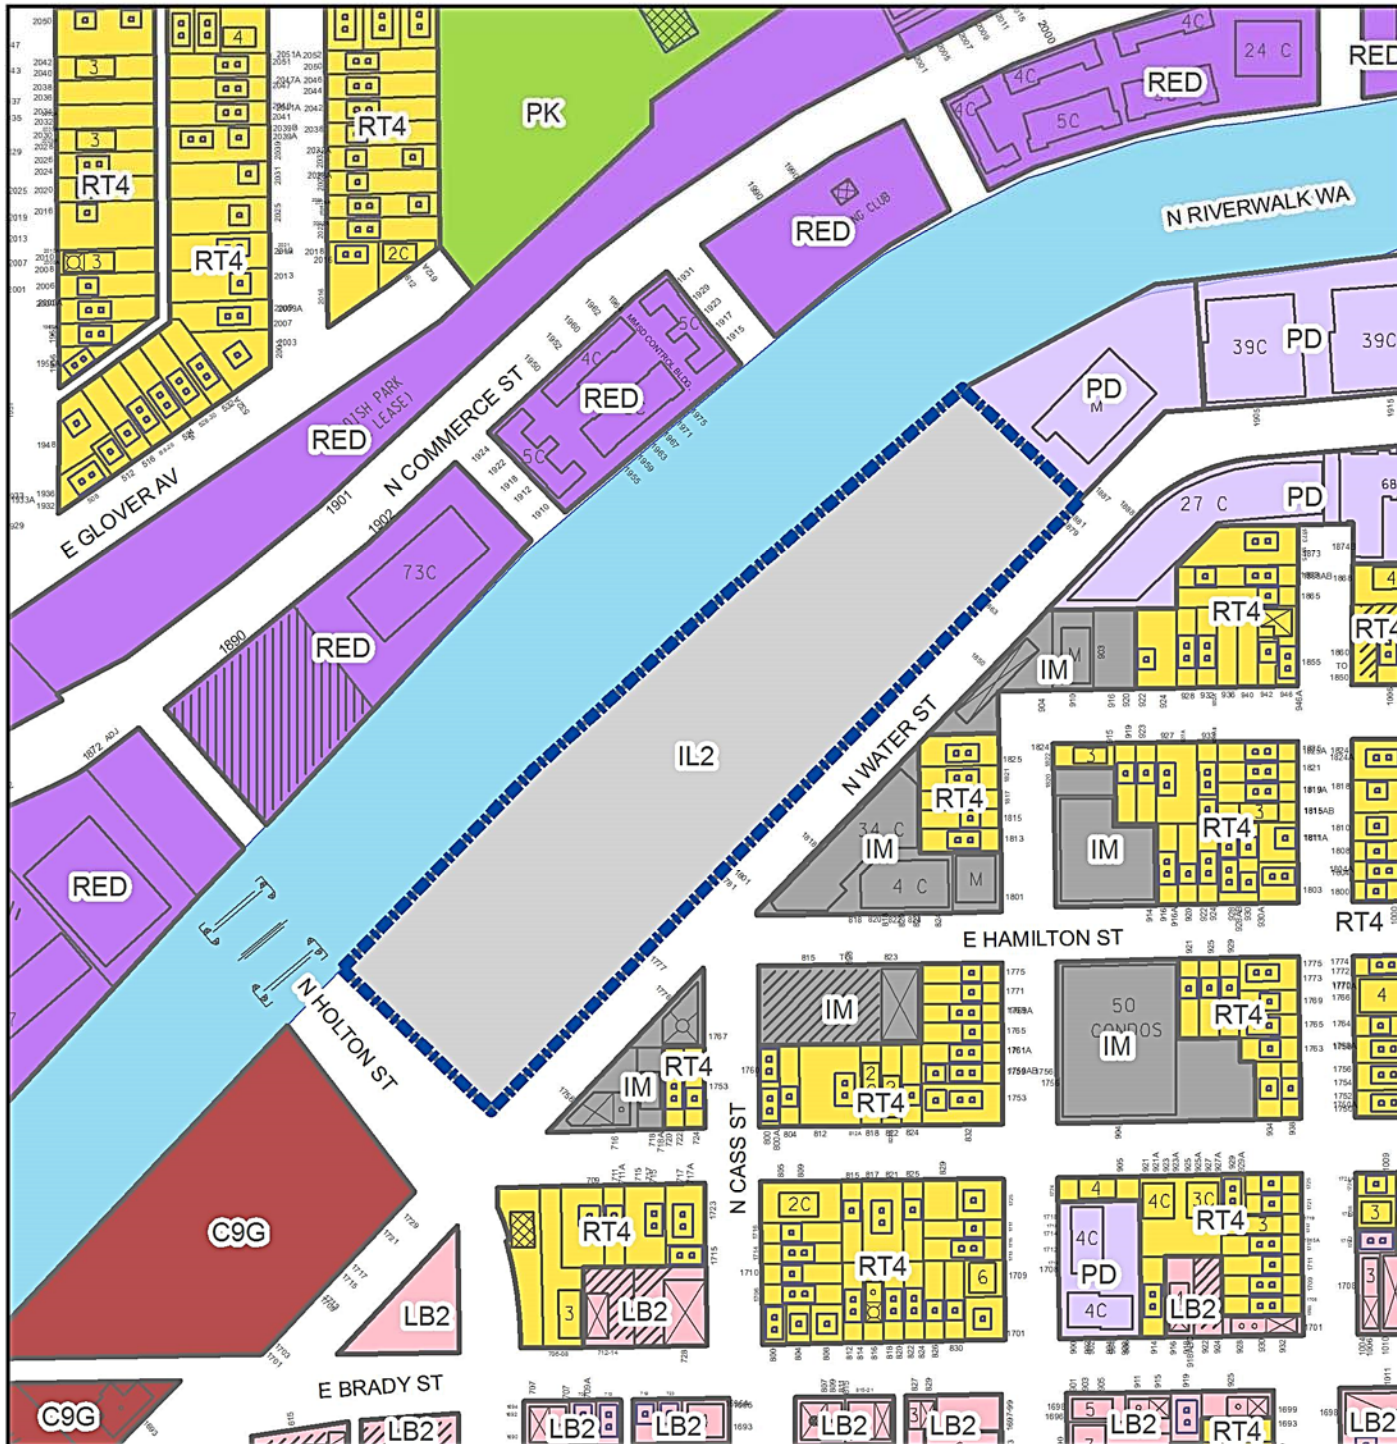

**FN 141437  
IL2 to DPD  
May 2015**

**Legend**

Zoning Change Boundary

**Zoning**

- Commercial - Commercial Service
- Commercial - Neighborhood Shopping
- Commercial - Local Business
- Commercial - Regional Business
- Downtown
- Industrial - Office
- Industrial - Light
- Industrial - Mixed
- Industrial - Heavy
- Residential - Single Family
- Residential - Two Family
- Residential - Multi-Family
- Residential - Residence and Office
- Special - Parks
- Special - Institutional
- Special - Planned Development
- Special - Redevelopment District
- waterway