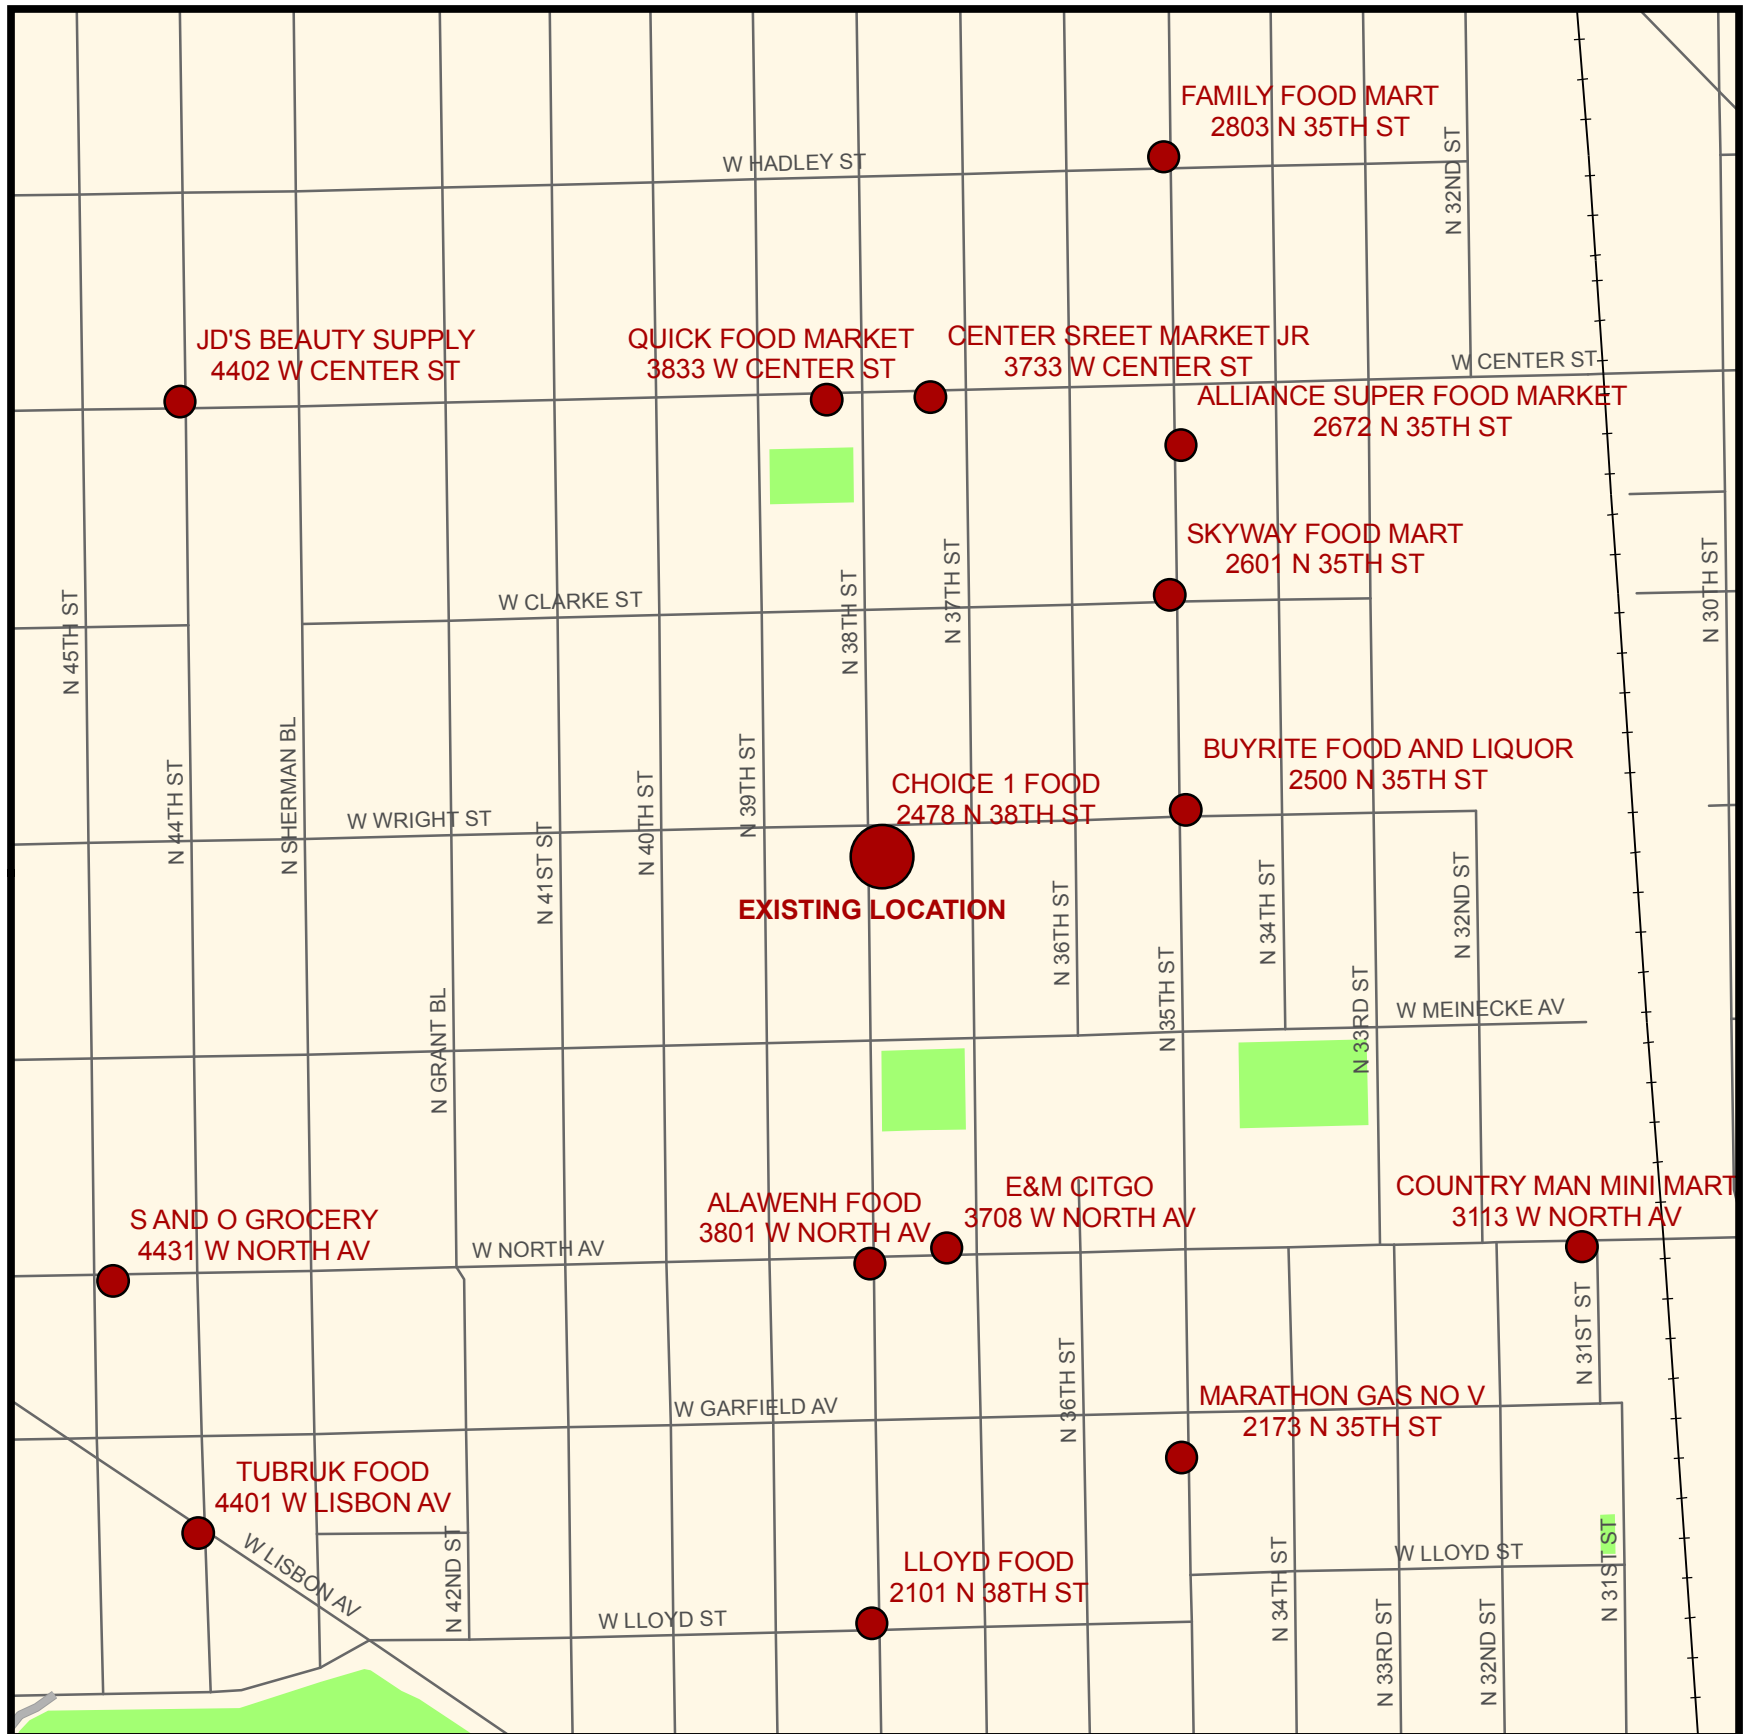

CONVENIENCE FOOD STORES WITHIN A ONE-SQUARE-MILE AREA CENTERED ON 2478 N. 38TH STREET, JUNE 2010

CONVENIENCE FOOD STORE SUMMARY

● 15 TOTAL ESTABLISHMENTS