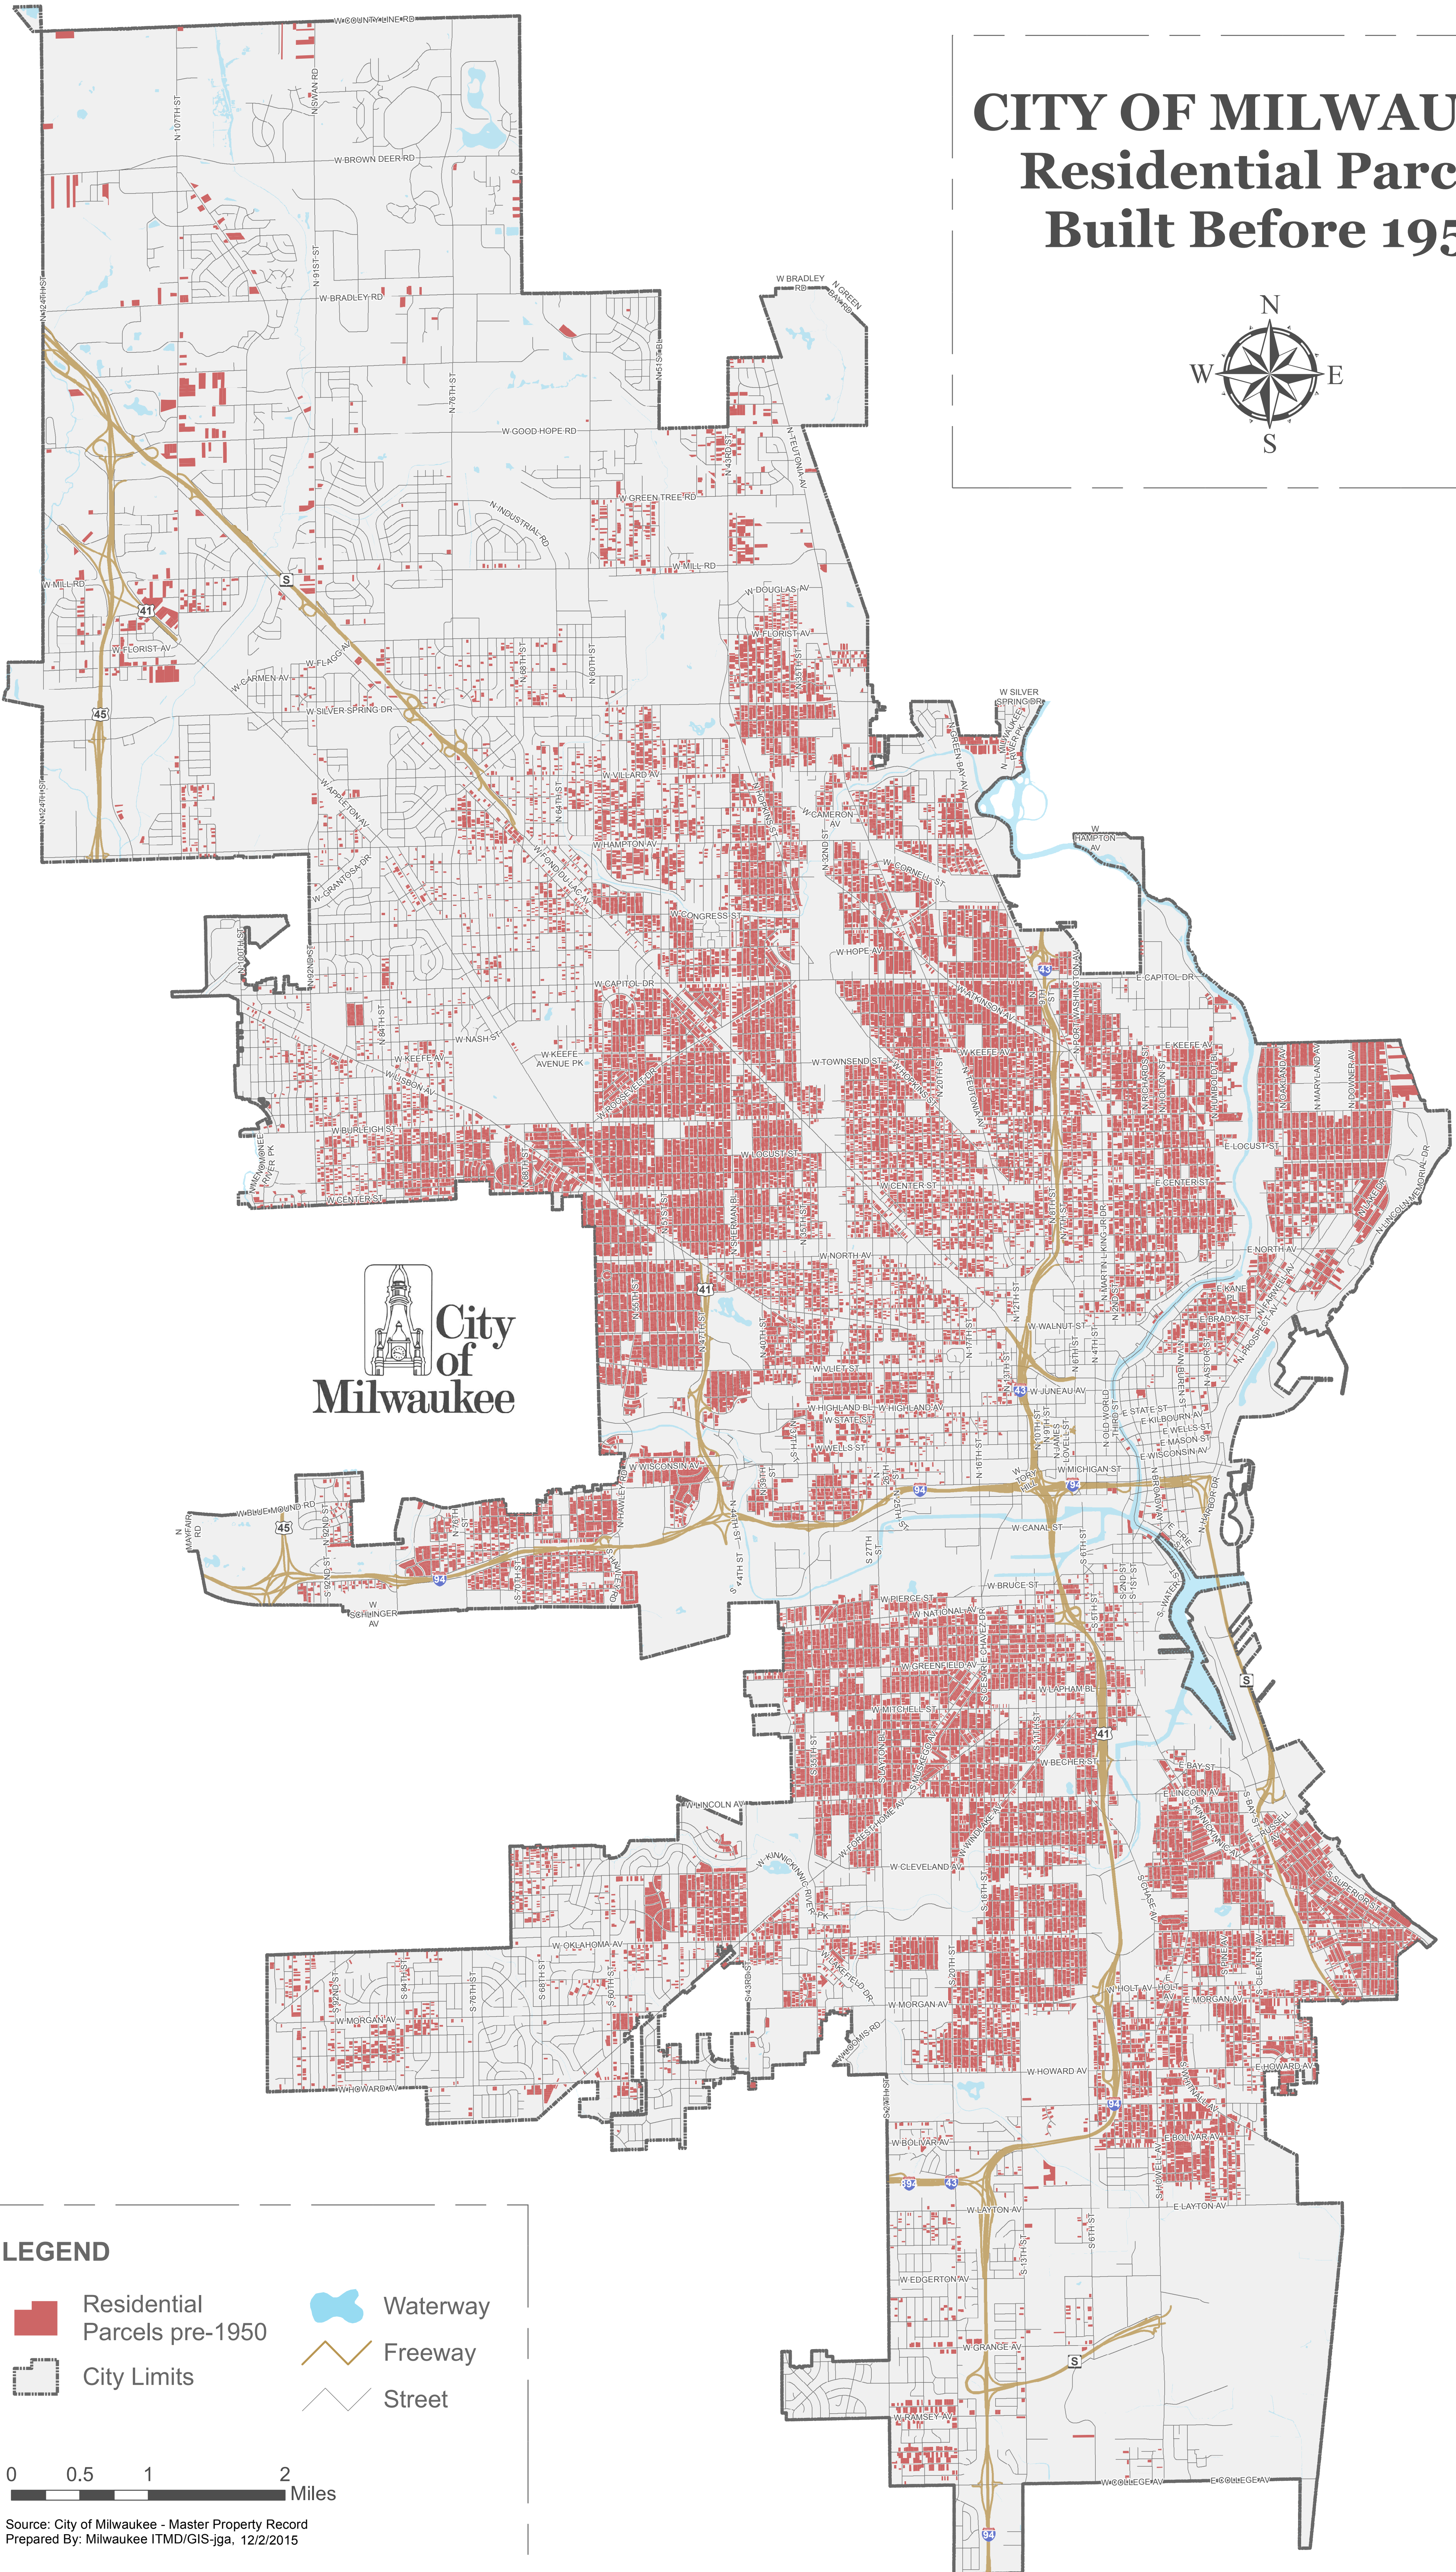

# CITY OF MILWAUKEE Residential Parcels Built Before 1950

## LEGEND

- Residential Parcels pre-1950
- City Limits
- Waterway
- Freeway
- Street

0 0.5 1 2 Miles

Source: City of Milwaukee - Master Property Record  
Prepared By: Milwaukee ITMD/GIS-jga, 12/2/2015