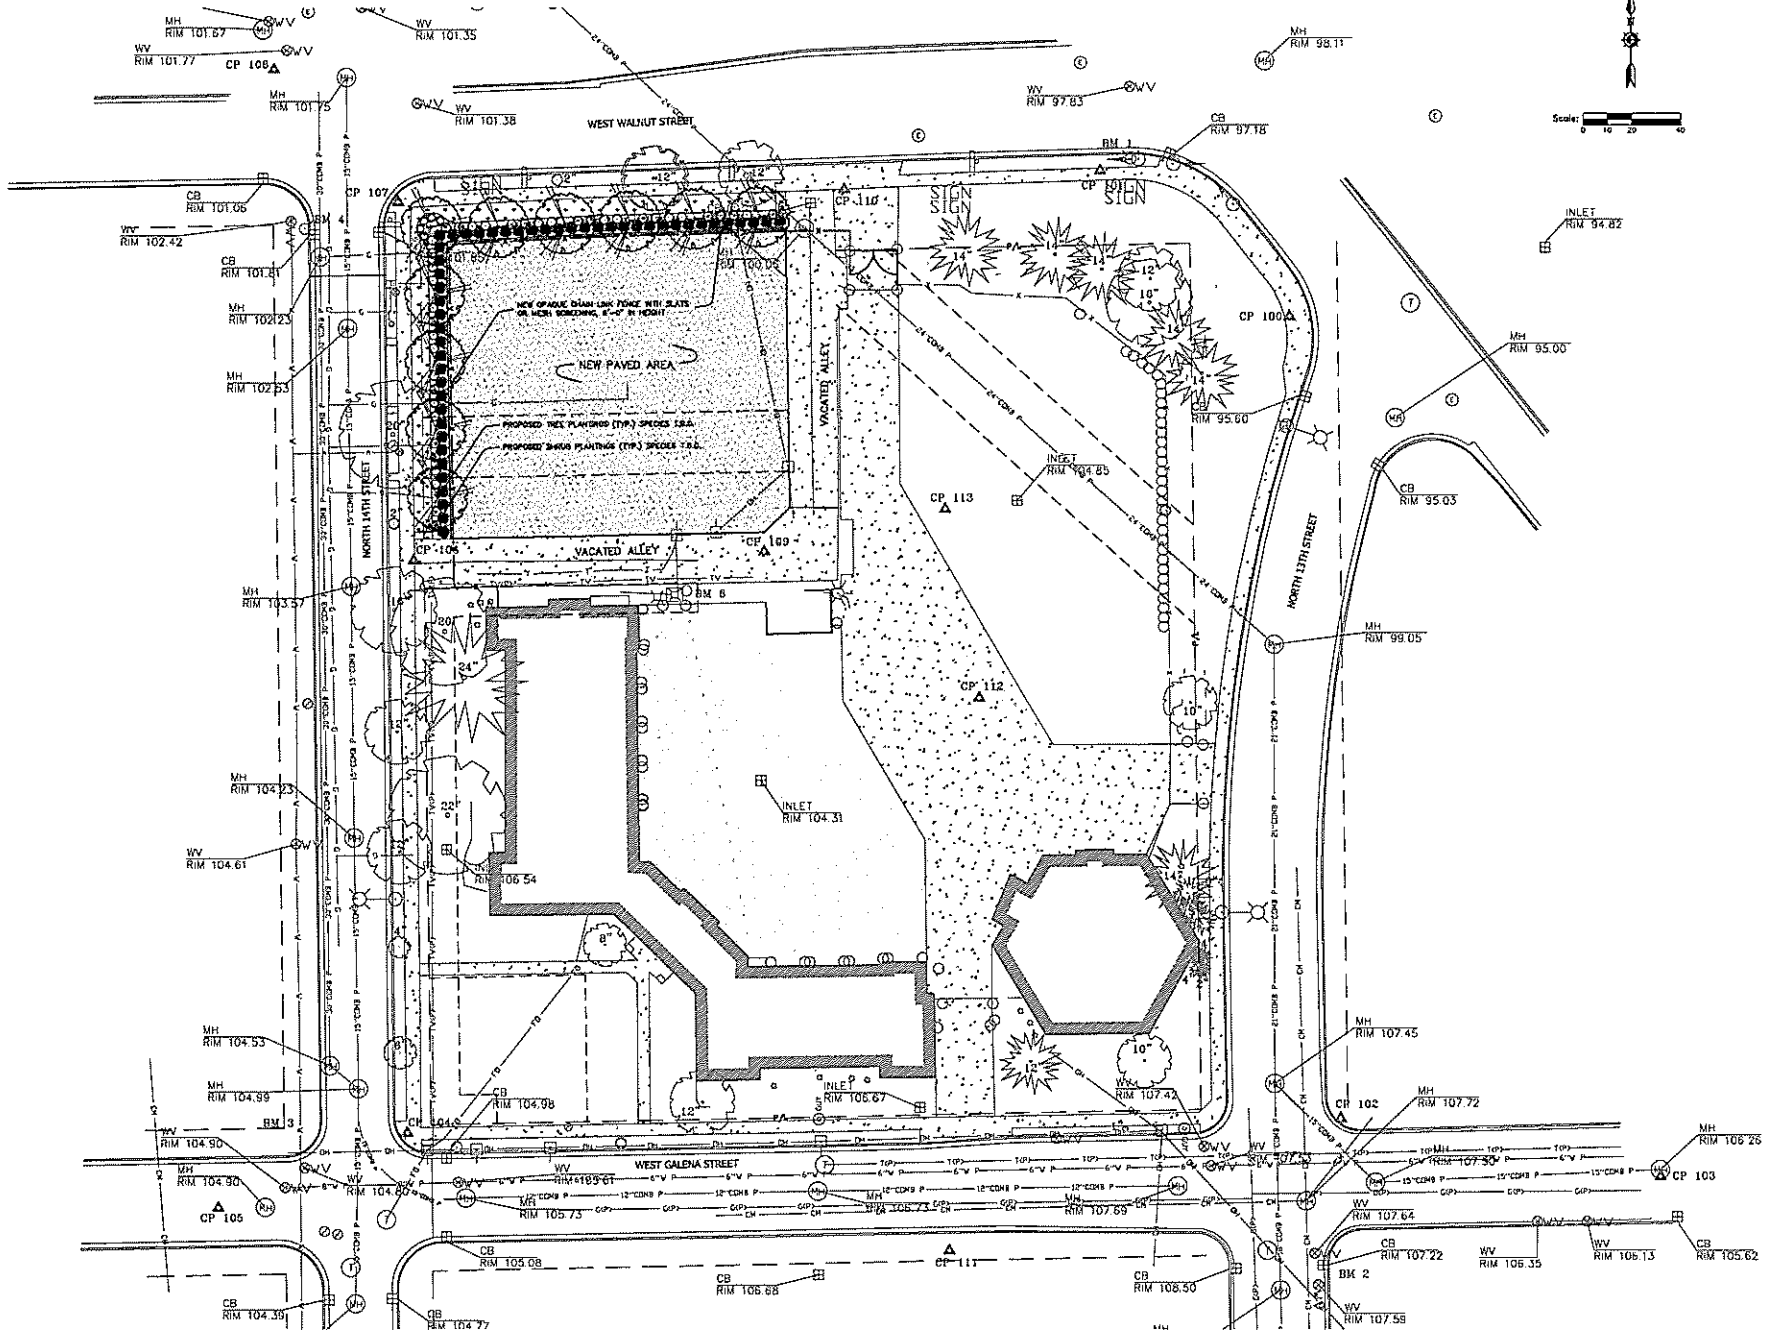

1600 NORTH
14th STREET
MILWAUKEE, WI

PROGRESS DOCUMENTS	
DATE	DESCRIPTION

DESIGN DEVELOPMENT SET
45% PLAN

SHEET TITLE
SITE PLAN

PROJECT NUMBER	32
DATE	APRIL 28, 2008
SHEET NUMBER	32

C103