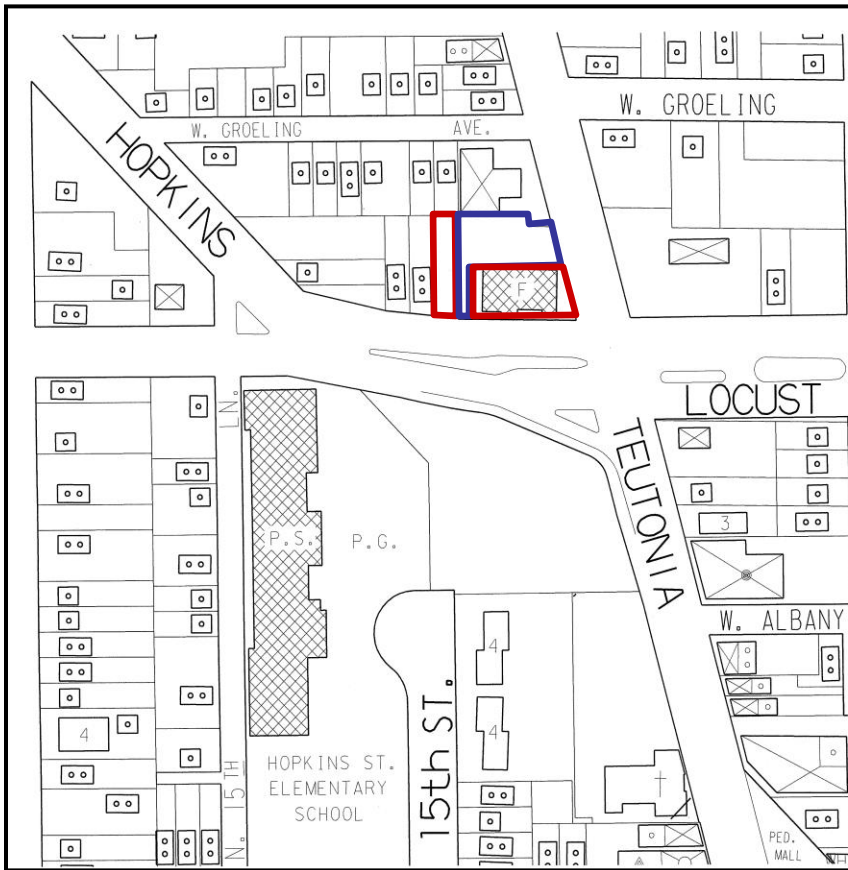

JURISDICTIONAL TRANSFER City Tax-Deed Lots to Milwaukee Fire Department

Engine Company No. 30 – 2903 North Teutonia Avenue

Engine Company No. 18 – 3628 North Holton Street

 MFD Engine Companies  DCD Lots