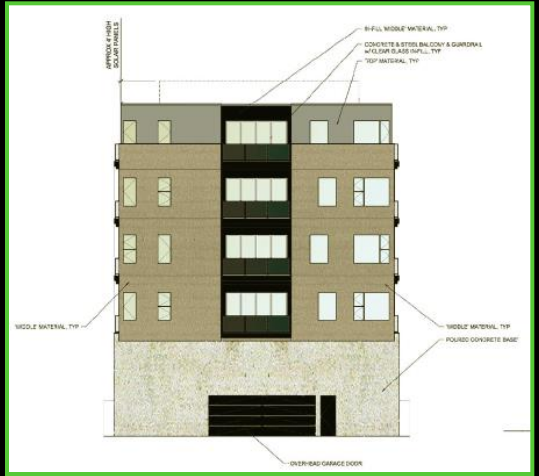

North and West (alley-facing) Elevations

Proposed North Elevation

Proposed West (alley) Elevation

Areas in RED- Fiber cement panels with aluminum trim reveals in lieu of the polyaspartic coating

Areas in BLUE- corrugated metal panel in lieu of CIP concrete

Previously Approved North Elevation

Previously Approved West Elevation

South Elevation

Areas in RED- Fiber cement panels with aluminum trim reveals in lieu of the polyaspartic coating

Areas in BLUE- corrugated metal panel in lieu of CIP concrete

Proposed South Elevation

Previously Approved South Elevation

East (Jackson Street) Elevation

**\* Fifth floor window patterns have also changed**

**NOTE:** GLAZING PATTERN/AMOUNT IN GREEN AREAS REVISED RELATIVE TO APPROVED DPD.