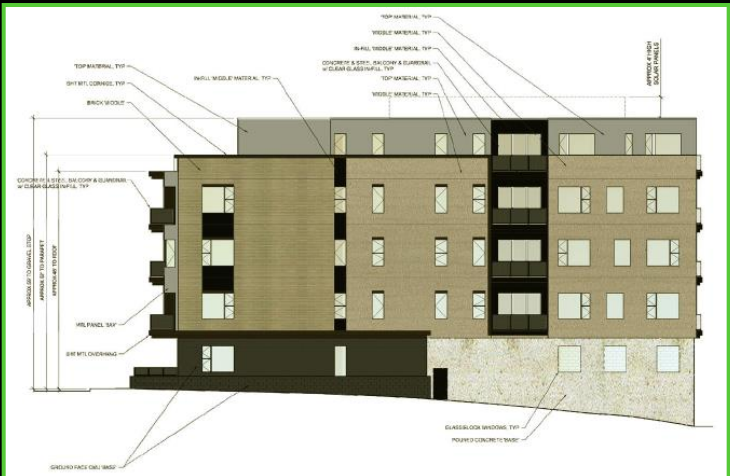

North and West (alley-facing) Elevations

Proposed North Elevation

Proposed West (alley) Elevation

Areas in RED- Fiber cement panels with aluminum trim reveals in lieu of the polyaspartic coating

Areas in BLUE- corrugated metal panel in lieu of CIP concrete

Previously Approved North Elevation

Previously Approved West Elevation

South Elevation

Areas in RED- Fiber cement panels with aluminum trim reveals in lieu of the polyaspartic coating

Areas in BLUE- corrugated metal panel in lieu of CIP concrete

Proposed South Elevation

Previously Approved South Elevation

East (Jackson Street) Elevation

**\* Fifth floor window patterns have also changed**

**NOTE:** GLAZING PATTERN/AMOUNT IN GREEN AREAS REVISED RELATIVE TO APPROVED DPD.