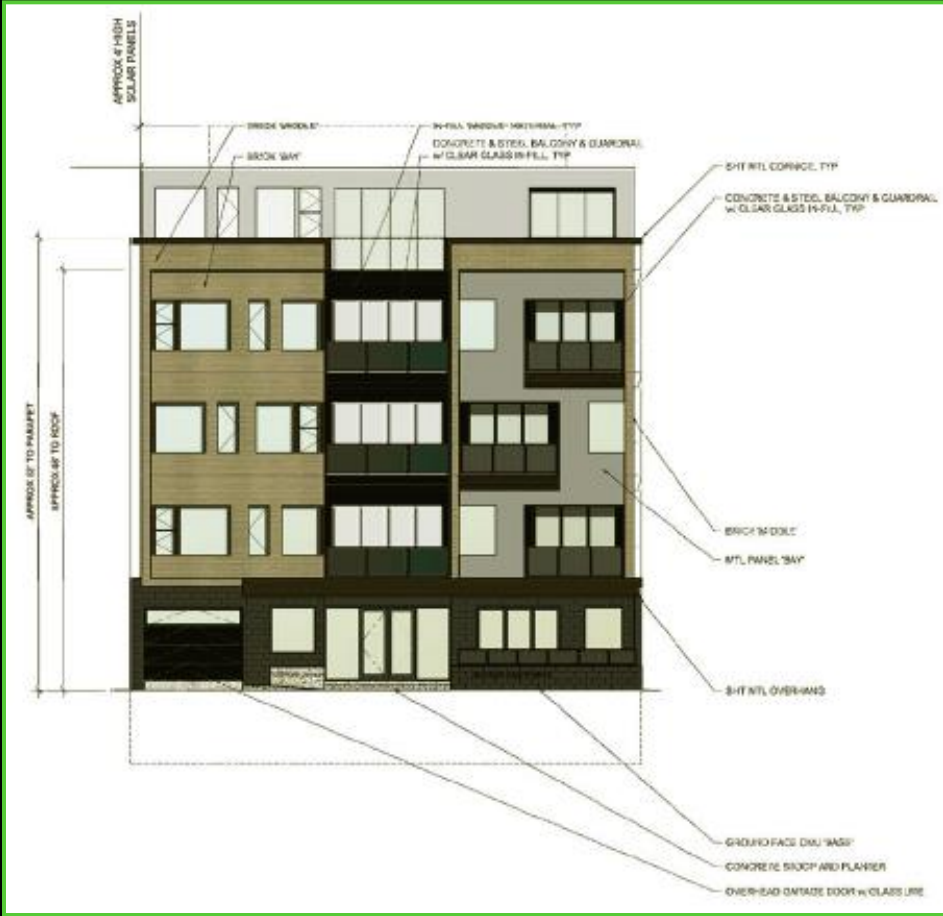

North and West (alley-facing) Elevations

Proposed North Elevation

Proposed West (alley) Elevation

Areas in RED- Fiber cement panels with aluminum trim reveals in lieu of the polyaspartic coating

Areas in BLUE- corrugated metal panel in lieu of CIP concrete

Previously Approved North Elevation

Previously Approved West Elevation

South Elevation

Areas in RED- Fiber cement panels with aluminum trim reveals in lieu of the polyaspartic coating

Areas in BLUE- corrugated metal panel in lieu of CIP concrete

Proposed South Elevation

Previously Approved South Elevation

East (Jackson Street) Elevation

**\* Fifth floor window patterns have also changed**

**NOTE:** GLAZING PATTERN/AMOUNT IN GREEN AREAS REVISED RELATIVE TO APPROVED DPD.

Proposed East Elevation

Previously Approved East Elevation

*Building Materials*

Proposed North Elevation

Proposed West Elevation

Proposed South Elevation

**Areas in RED- Fiber cement panels with aluminum trim reveals in lieu of the polyaspartic coating**