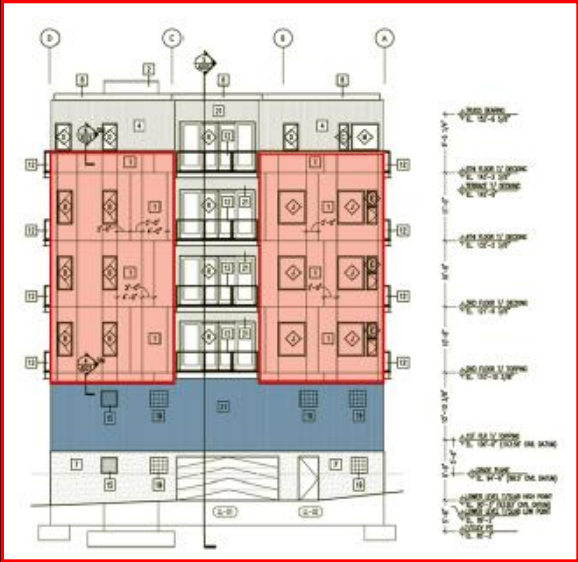

File No. 130607. Resolution relating to a Minor Modification to the Detailed Planned Development known as 1509 North Jackson, for changes to the building design, on land located on the west side of North Jackson Street, north of East Lyon Street, in the **3rd Aldermanic District**. This minor modification was requested by Dominion Properties, LLC, and would permit changes to the building design and materials for the residential development at 1509 North Jackson Street.

North and West (alley-facing) Elevations

Proposed North Elevation

Proposed West (alley) Elevation

Areas in RED- Fiber cement panels with aluminum trim reveals in lieu of the polyaspartic coating

Areas in BLUE- corrugated metal panel in lieu of CIP concrete