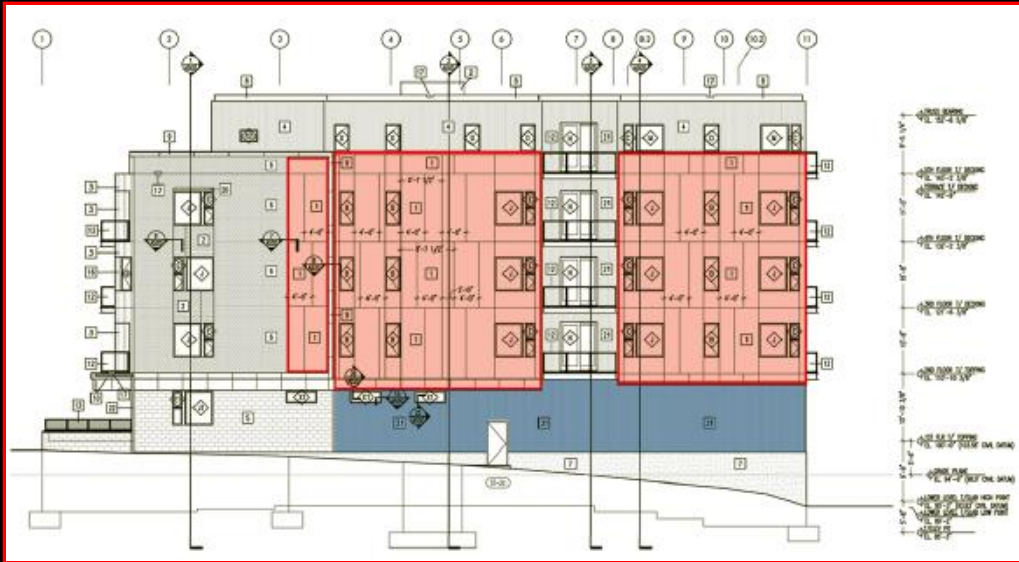

File No. 130607. Resolution relating to a Minor Modification to the Detailed Planned Development known as 1509 North Jackson, for changes to the building design, on land located on the west side of North Jackson Street, north of East Lyon Street, in the **3rd Aldermanic District**. This minor modification was requested by Dominion Properties, LLC, and would permit changes to the building design and materials for the residential development at 1509 North Jackson Street.

North and West (alley-facing) Elevations

Proposed North Elevation

Proposed West (alley) Elevation

Areas in RED- Fiber cement panels with aluminum trim reveals in lieu of the polyaspartic coating

Areas in BLUE- corrugated metal panel in lieu of CIP concrete

Proposed South Elevation

Previously Approved South Elevation

East (Jackson Street) Elevation

**\* Fifth floor window patterns have also changed**

**NOTE:** GLAZING PATTERN/AMOUNT IN GREEN AREAS REVISED RELATIVE TO APPROVED DPD.