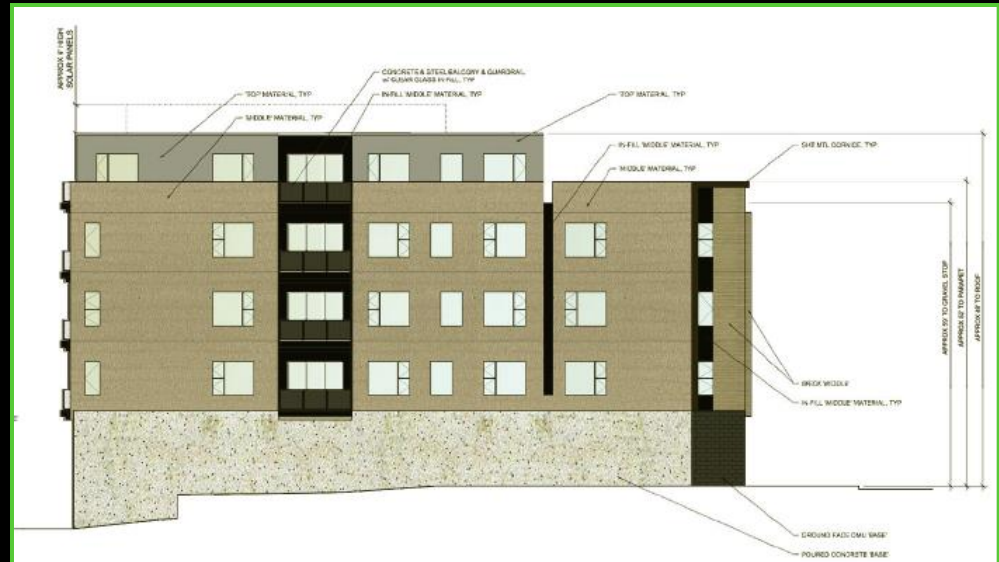

North and West (alley-facing) Elevations

Proposed North Elevation

Proposed West (alley) Elevation

Areas in RED- Fiber cement panels with aluminum trim reveals in lieu of the polyaspartic coating

Areas in BLUE- corrugated metal panel in lieu of CIP concrete

Previously Approved North Elevation

Previously Approved West Elevation

South Elevation

Areas in RED- Fiber cement panels with aluminum trim reveals in lieu of the polyaspartic coating

Areas in BLUE- corrugated metal panel in lieu of CIP concrete

Proposed South Elevation

Previously Approved South Elevation

East (Jackson Street) Elevation

**\* Fifth floor window patterns have also changed**

**NOTE:** GLAZING PATTERN/AMOUNT IN GREEN AREAS REVISED RELATIVE TO APPROVED DPD.

## Glass block windows added to the west elevation