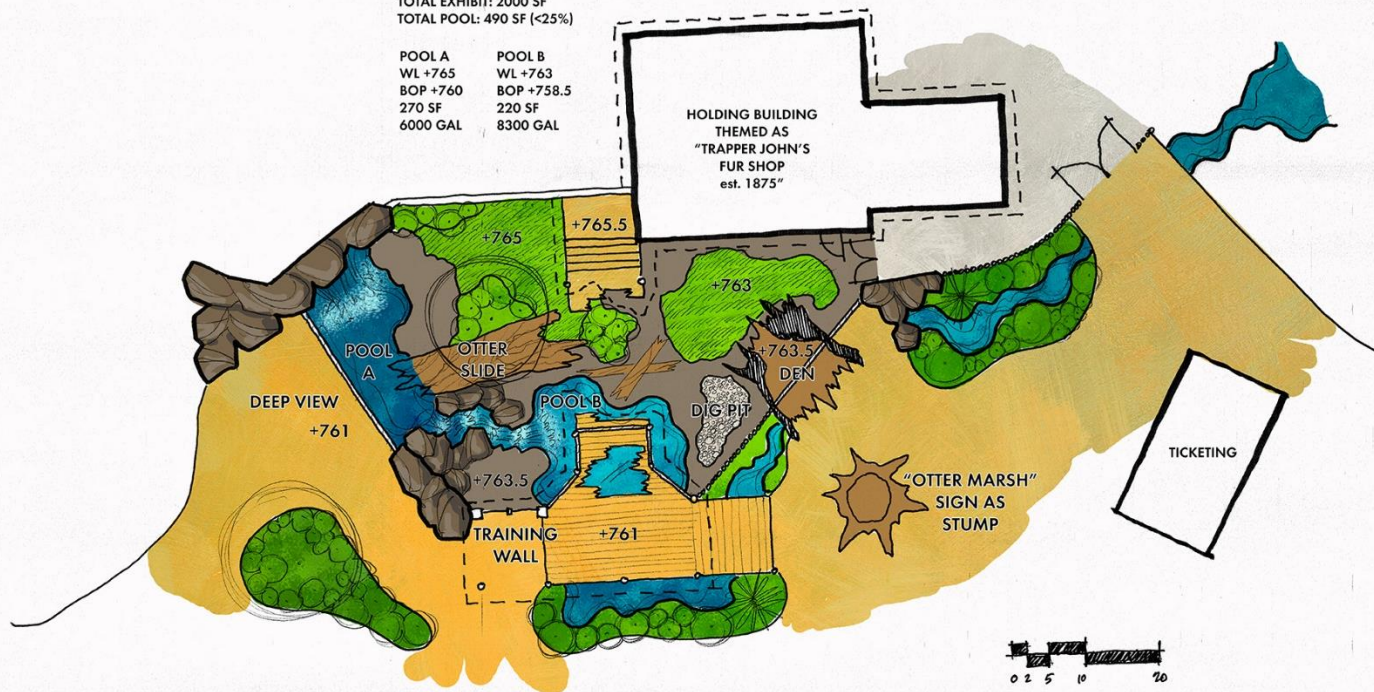

Sheep

Small
Mammals

Retail

Restrooms

Otter
Exhibit

Entry

West Entry *Bluemound Access*

West Entry *Entrance Gateway and Plaza*

View from parking – Retail, Entrance Gateway, Ticketing

View from plaza – Retail, Restrooms

West Entry *Otter Exhibit*

TOTAL EXHIBIT: 2000 SF
TOTAL POOL: 490 SF (<25%)

POOL A	POOL B
WL +765	WL +763
BOP +760	BOP +758.5
270 SF	220 SF
6000 GAL	8300 GAL

Drive-in Entrance

ZooNet Conference Center

New Freeway

Zebra Parking Lot

ENTRANCE

Giraffe Parking Lot

East Parking Lot

Briggs & Stratton Big Backyard at Zoo Terrace