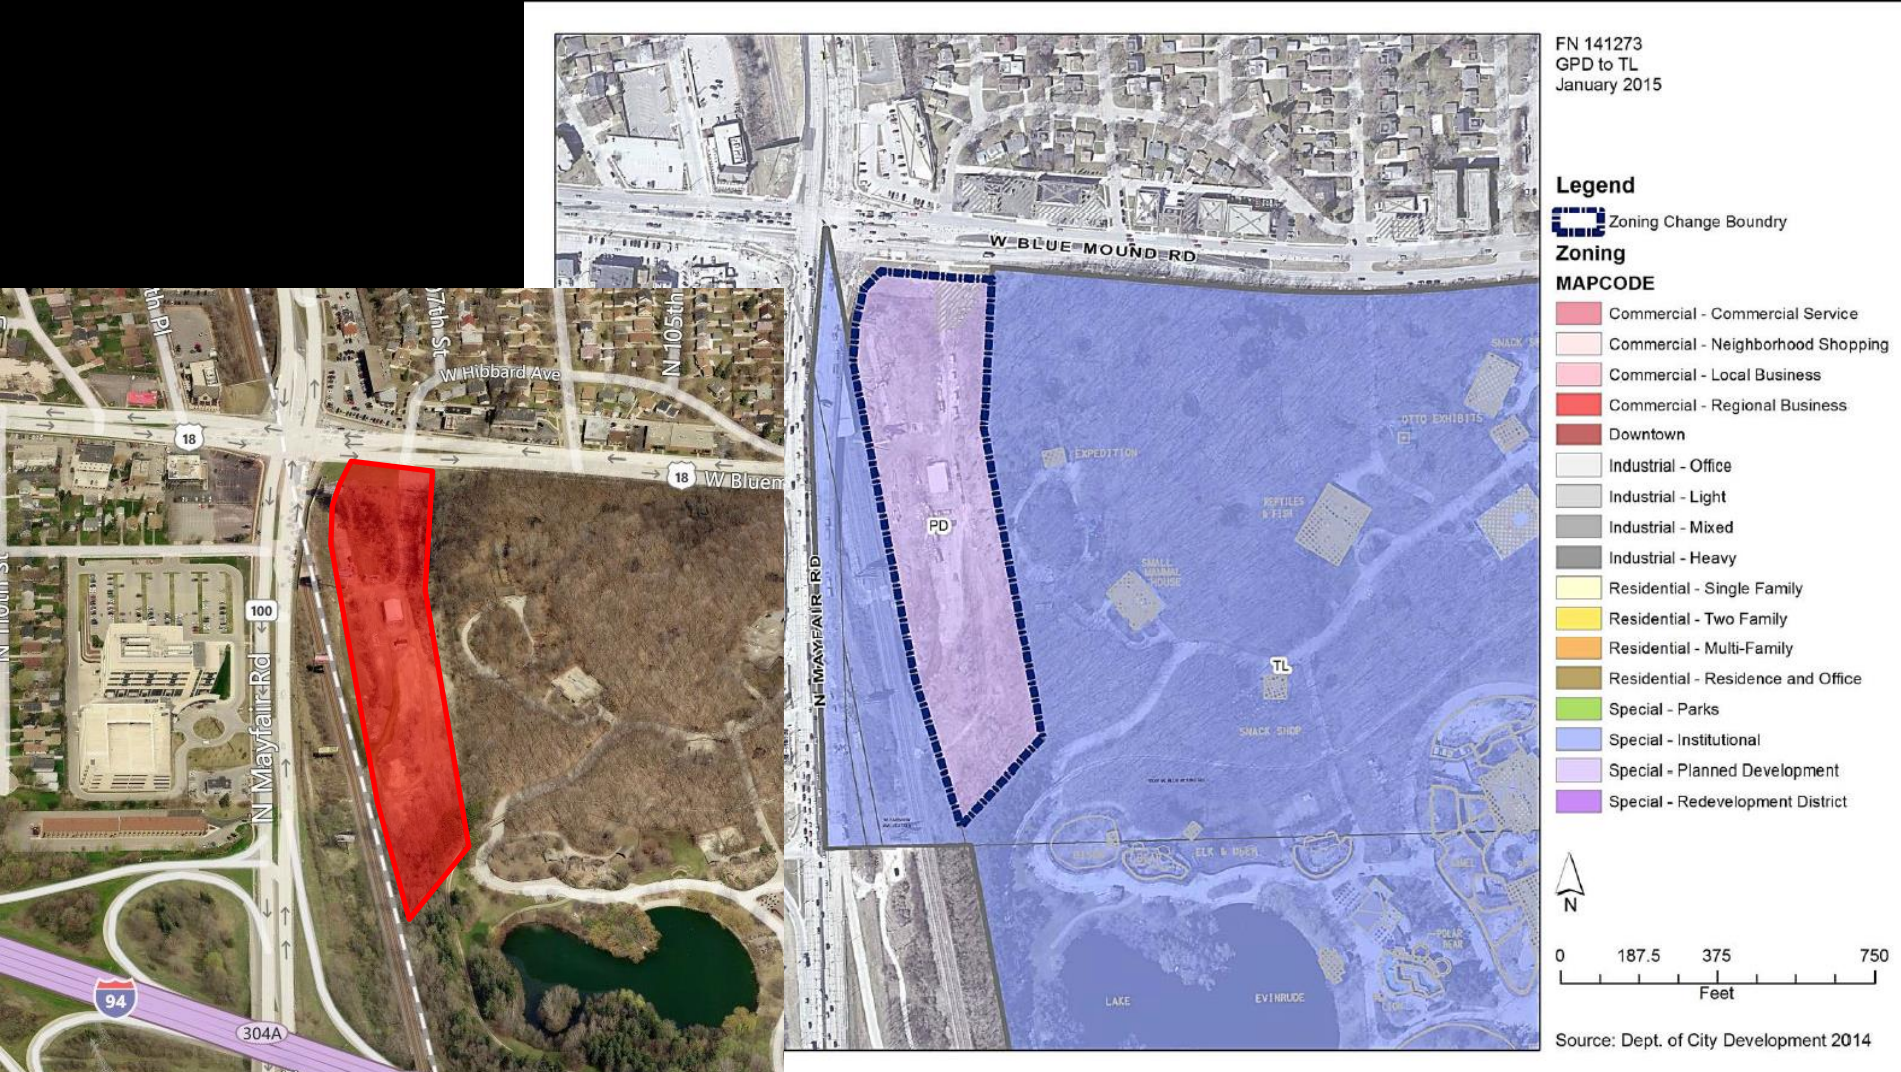

File Nos. 141274 and 141236. An ordinance removing a Site Plan Review Overlay Zone located on the northeast corner of South 27th Street and West College Avenue, in the 13th Aldermanic District and a resolution rescinding Common Council File Numbers 912098 and 921132, resolutions relating to design guidelines for the Site Plan Review Overlay District on lands located northeast of the intersection of South 27th Street and West College Avenue.

File Nos. 141274 and 141236. Site Context Photos.

View of Site from W College Ave, looking northwest

View of Site from S 27th St. looking southwest

View of Site from S. 27th St. and W College Ave

File Nos. 141274 and 141236.
Existing and New Conditions.

Existing Condition

New Condition with Right-Turn Bypass

File No. 141273. An ordinance relating to the change in zoning from a General Planned Development, known as the Milwaukee County Zoo, to Institutional on land located at 10733 West Bluemound Road, on the south side of West Bluemound Road, east of North Mayfair Road, in the 10th Aldermanic District.