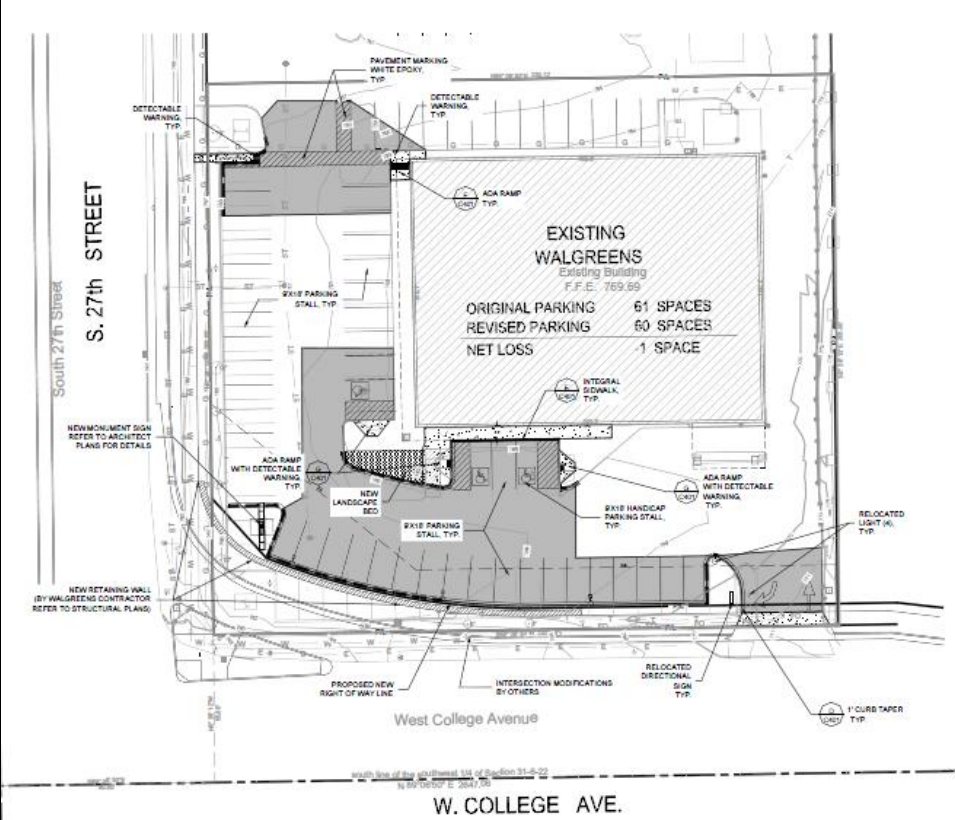

File Nos. 141274 and 141236. An ordinance removing a Site Plan Review Overlay Zone located on the northeast corner of South 27th Street and West College Avenue, in the 13th Aldermanic District and a resolution rescinding Common Council File Numbers 912098 and 921132, resolutions relating to design guidelines for the Site Plan Review Overlay District on lands located northeast of the intersection of South 27th Street and West College Avenue.

File Nos. 141274 and 141236. Site Context Photos.

View of Site from W College Ave, looking northwest

View of Site from S 27th St. looking southwest

View of Site from S. 27th St. and W College Ave

File Nos. 141274 and 141236.
Existing and New Conditions.

Existing Condition

New Condition with Right-Turn Bypass

File No. 141273. An ordinance relating to the change in zoning from a General Planned Development, known as the Milwaukee County Zoo, to Institutional on land located at 10733 West Bluemound Road, on the south side of West Bluemound Road, east of North Mayfair Road, in the 10th Aldermanic District.