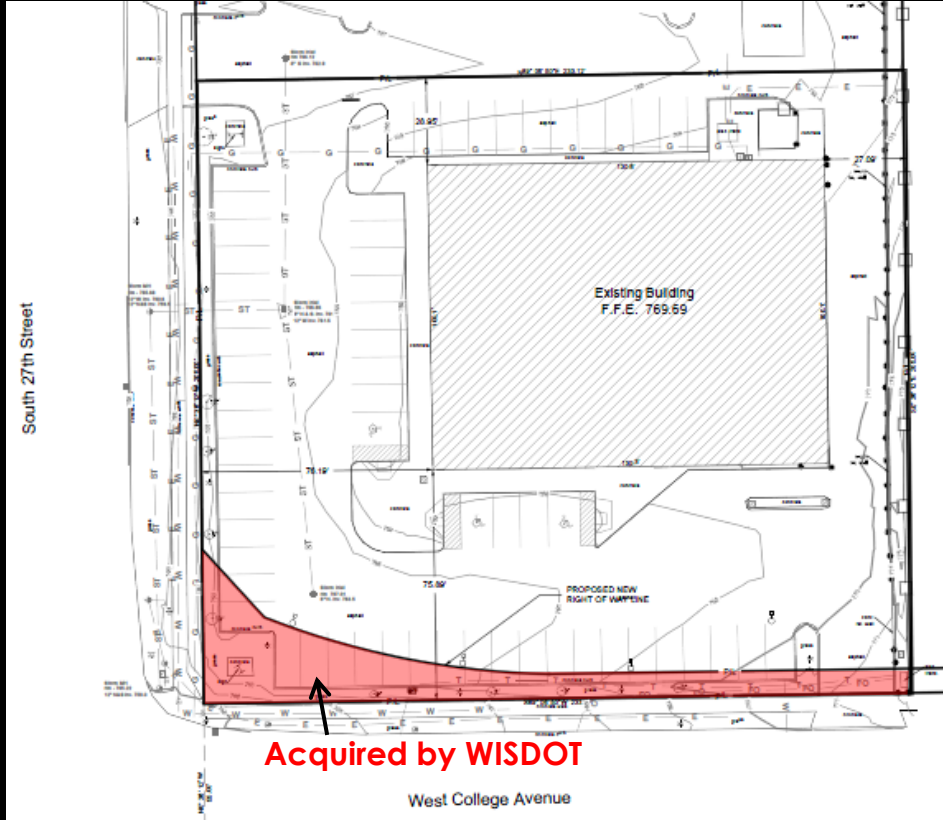

File Nos. 141274 and 141236. An ordinance removing a Site Plan Review Overlay Zone located on the northeast corner of South 27th Street and West College Avenue, in the 13th Aldermanic District and a resolution rescinding Common Council File Numbers 912098 and 921132, resolutions relating to design guidelines for the Site Plan Review Overlay District on lands located northeast of the intersection of South 27th Street and West College Avenue.

File Nos. 141274 and 141236. Site Context Photos.

View of Site from W College Ave, looking northwest

View of Site from S 27th St. looking southwest

View of Site from S. 27th St. and W College Ave

File Nos. 141274 and 141236.
Existing and New Conditions.

Existing Condition

New Condition with Right-Turn Bypass

File No. 141273. An ordinance relating to the change in zoning from a General Planned Development, known as the Milwaukee County Zoo, to Institutional on land located at 10733 West Bluemound Road, on the south side of West Bluemound Road, east of North Mayfair Road, in the 10th Aldermanic District.