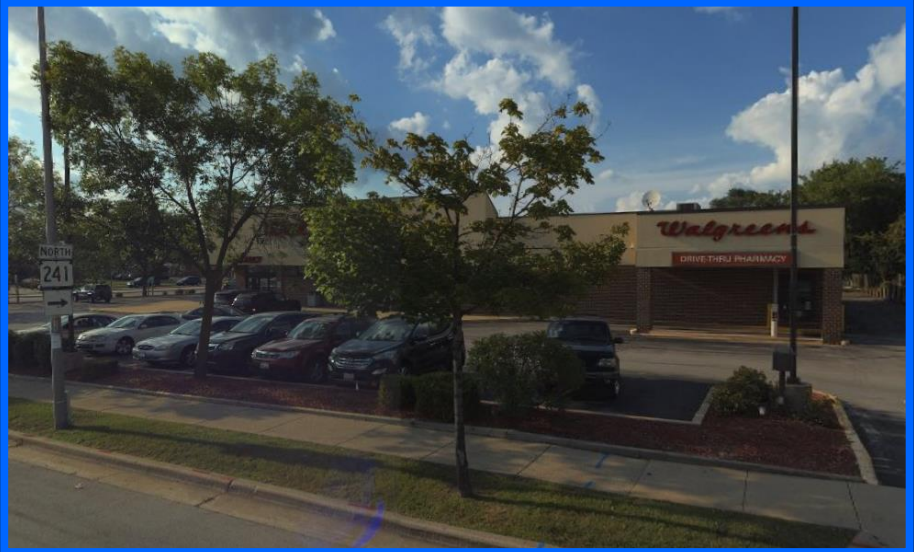

File Nos. 141274 and 141236. An ordinance removing a Site Plan Review Overlay Zone located on the northeast corner of South 27th Street and West College Avenue, in the 13th Aldermanic District and a resolution rescinding Common Council File Numbers 912098 and 921132, resolutions relating to design guidelines for the Site Plan Review Overlay District on lands located northeast of the intersection of South 27th Street and West College Avenue.

File Nos. 141274 and 141236. Site Context Photos.

View of Site from W College Ave, looking northwest

View of Site from S 27th St. looking southwest

View of Site from S. 27th St. and W College Ave

File Nos. 141274 and 141236.
Existing and New Conditions.