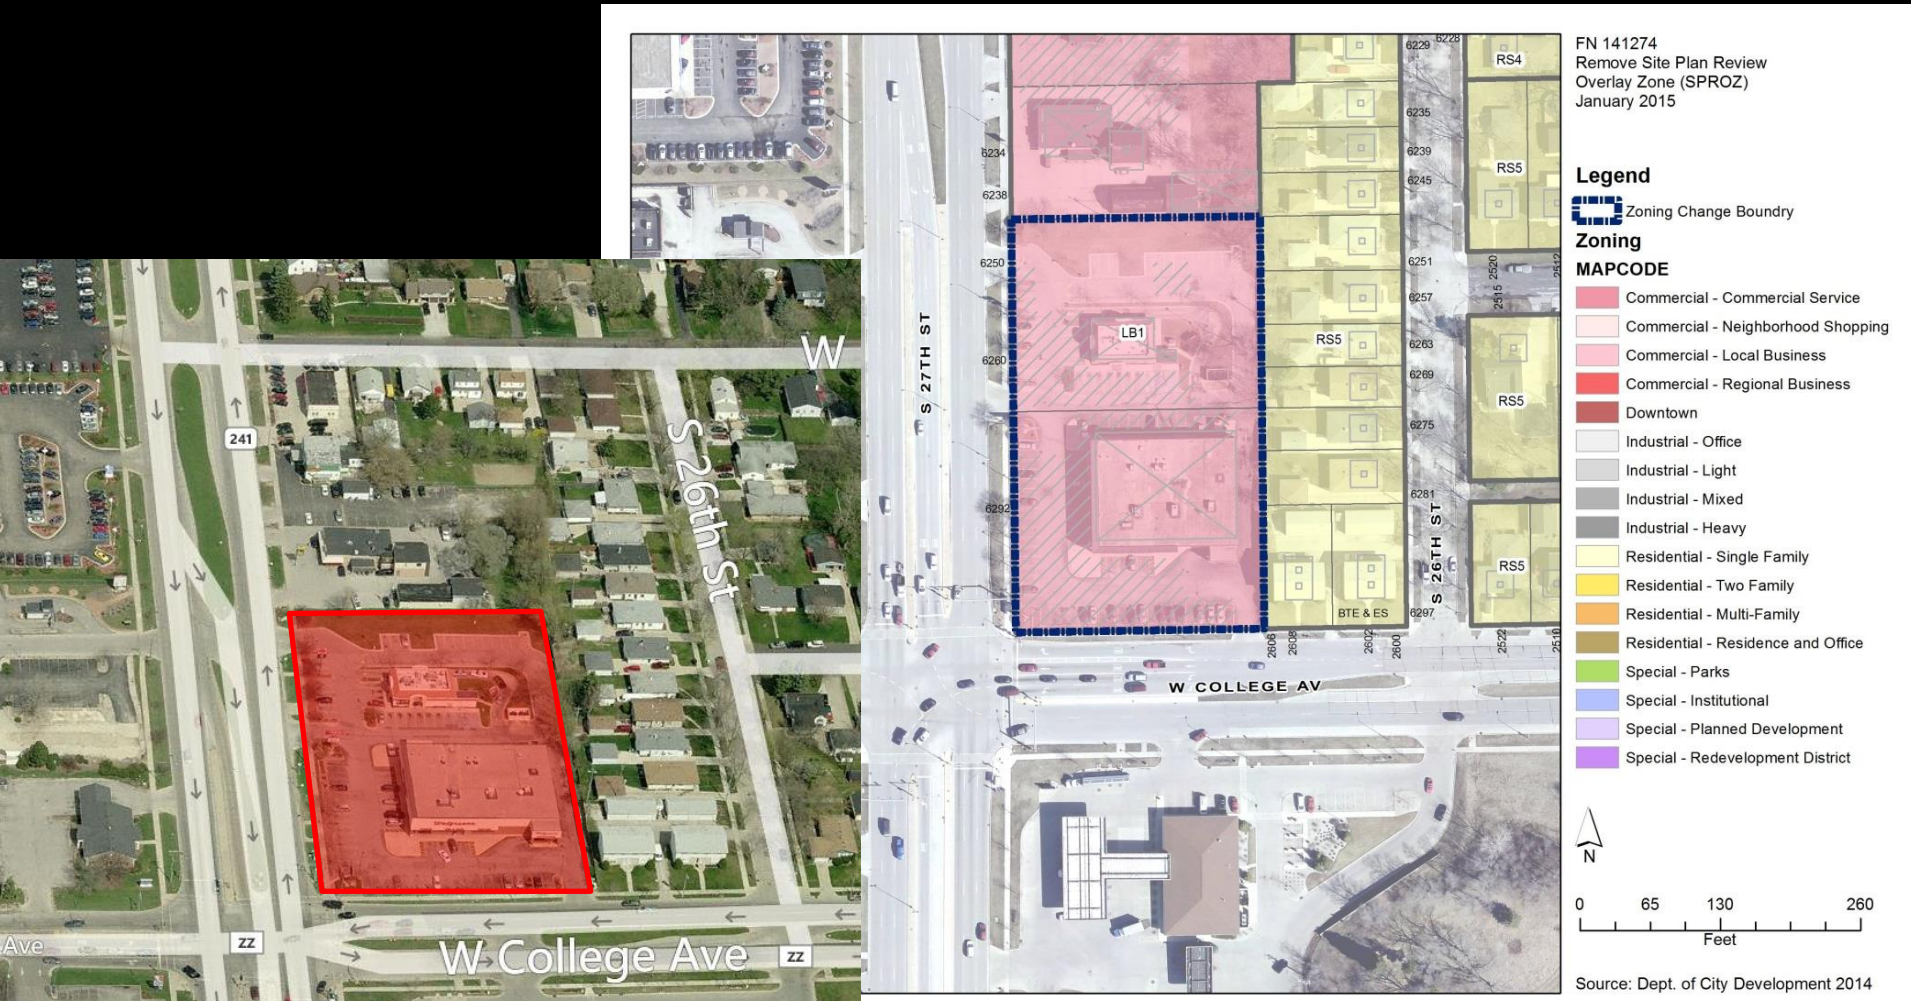

File Nos. 141274 and 141236. An ordinance removing a Site Plan Review Overlay Zone located on the northeast corner of South 27th Street and West College Avenue, in the 13th Aldermanic District and a resolution rescinding Common Council File Numbers 912098 and 921132, resolutions relating to design guidelines for the Site Plan Review Overlay District on lands located northeast of the intersection of South 27th Street and West College Avenue.

File Nos. 141274 and 141236. Site Context Photos.

View of Site from W College Ave, looking northwest

View of Site from S 27th St. looking southwest

View of Site from S. 27th St. and W College Ave

File Nos. 141274 and 141236.
Existing and New Conditions.

Existing Condition

New Condition with Right-Turn Bypass

File No. 141273. An ordinance relating to the change in zoning from a General Planned Development, known as the Milwaukee County Zoo, to Institutional on land located at 10733 West Bluemound Road, on the south side of West Bluemound Road, east of North Mayfair Road, in the 10th Aldermanic District.