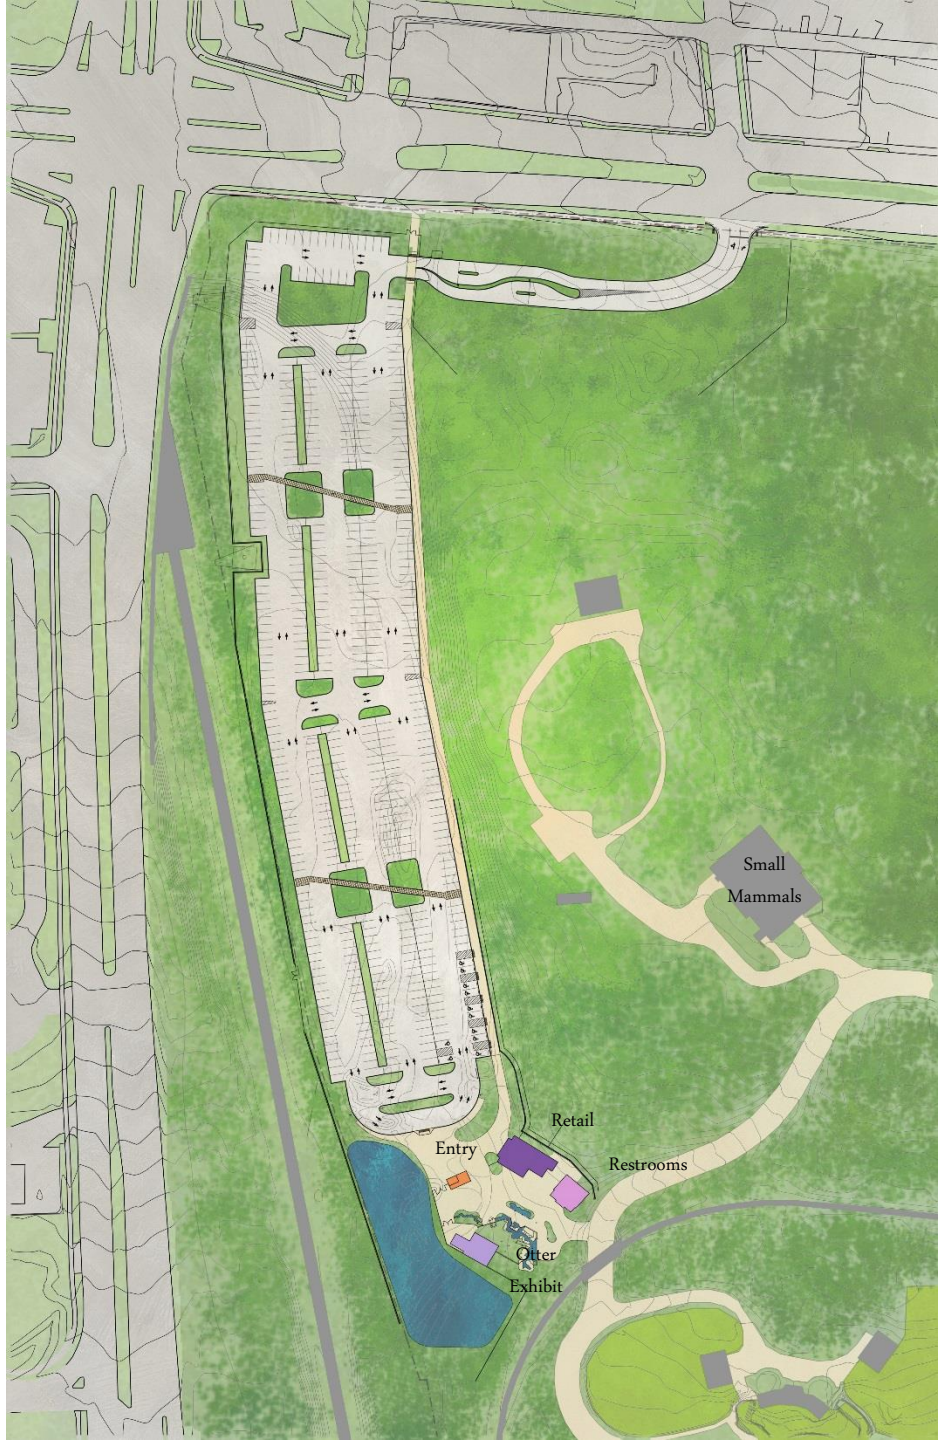

Sheep

Small
Mammals

Retail

Restrooms

Otter
Exhibit

Entry

West Entry *Bluemound Access*

West Entry *Entrance Gateway and Plaza*

View from parking – Retail, Entrance Gateway, Ticketing

View from plaza – Retail, Restrooms

West Entry *Otter Exhibit*

TOTAL EXHIBIT: 2000 SF
TOTAL POOL: 490 SF (<25%)

POOL A	POOL B
WL +765	WL +763
BOP +760	BOP +758.5
270 SF	220 SF
6000 GAL	8300 GAL