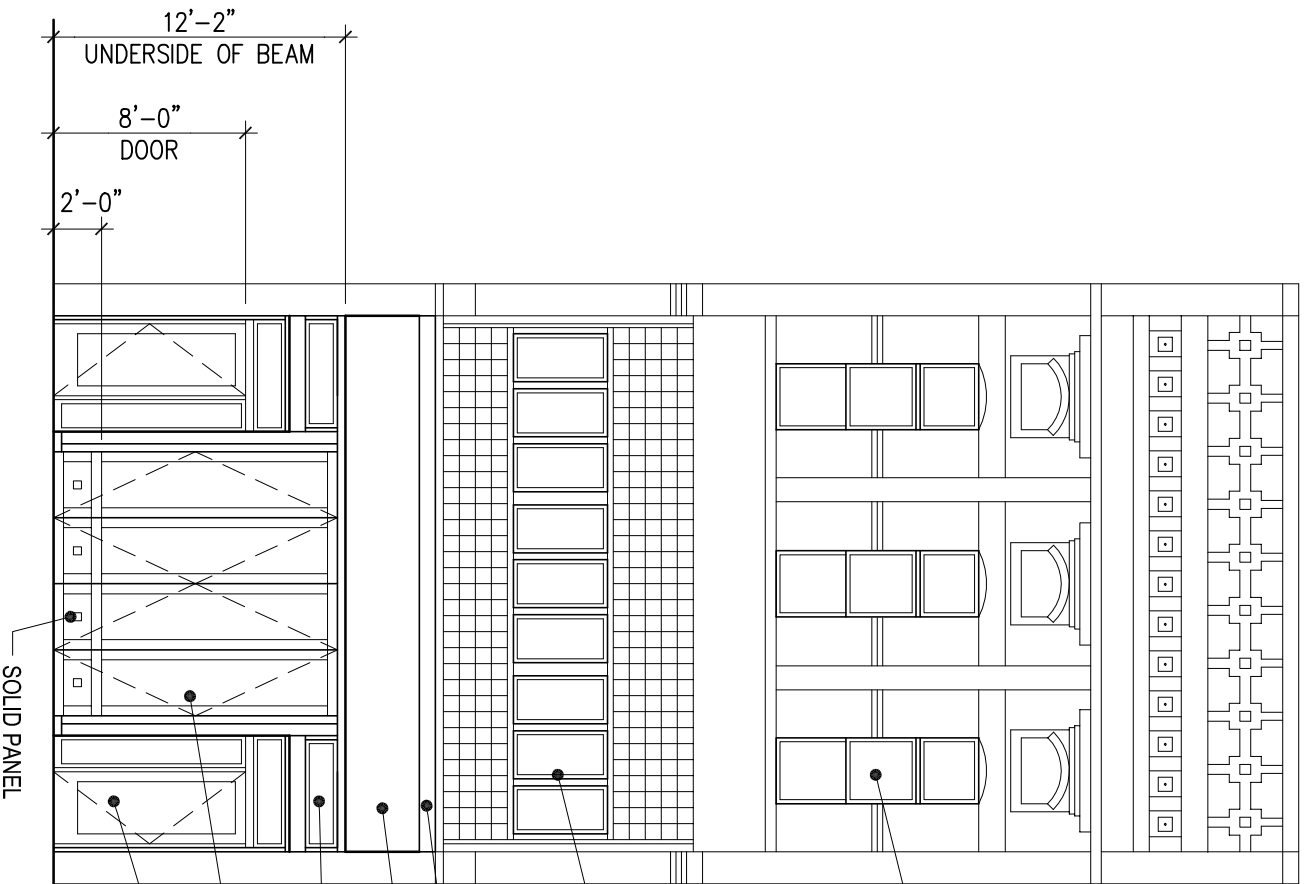

1. PLAN

2. SECTION

M.G. KICKBUSH
DESIGN & CONSULTING LLC

503 JACKSON HARBOR RD.
WASHINGTON ISLAND, WI 54246
TEL: 414.305.8984

1109 N. Old World Third St.

SCALE: 1/4"=1'-0"

MAY 6, 2015

PLAN & SECTION

A2.0

REPLACE w/ CLAD WINDOWS,
MATCH EXISTING SHAPE, SIZE & COLOR

REPLACE w/ CLAD WINDOWS,
MATCH EXISTING SHAPE, SIZE & COLOR

NEW EXTERIOR DRYWALL UNDER CANOPY, PAINTED
EXISTING CANOPY, REMOVE & REINSTALL w/ NEW CANVAS

NEW WOOD CLAD WINDOW

NEW FOUR FOLD DOOR STOREFRONT

NEW EXTRUDED ALUMINUM DOOR,
SIDE LITE & TRANSOM - BOTH SIDES

SOLID PANEL

1109 N. Old World Third St.

SCALE: 1/8"=1'-0"
MAY 6, 2015

EAST ELEVATION

A3.0