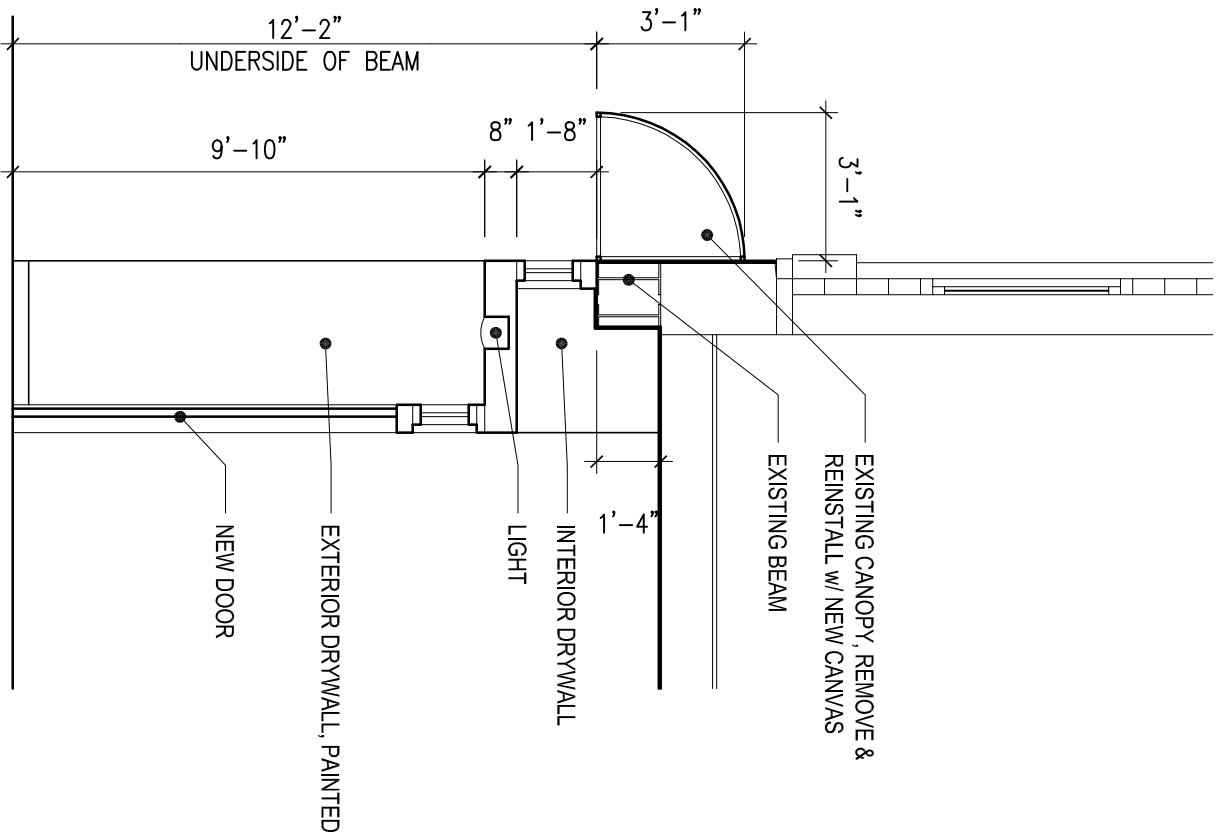

1. PLAN

2. SECTION

M.G. KICKBUSH
DESIGN & CONSULTING LLC

503 JACKSON HARBOR RD.
WASHINGTON ISLAND, WI 54246
TEL: 414.305.8984

1109 N. Old World Third St.

SCALE: 1/4"=1'-0"

MAY 6, 2015

PLAN & SECTION

A2.0

REPLACE w/ CLAD WINDOWS,
MATCH EXISTING SHAPE, SIZE & COLOR

REPLACE w/ CLAD WINDOWS,
MATCH EXISTING SHAPE, SIZE & COLOR

NEW EXTERIOR DRYWALL UNDER CANOPY, PAINTED
EXISTING CANOPY, REMOVE & REINSTALL w/ NEW CANVAS

NEW WOOD CLAD WINDOW

NEW FOUR FOLD DOOR STOREFRONT

NEW EXTRUDED ALUMINUM DOOR,
SIDE LITE & TRANSOM - BOTH SIDES

SOLID PANEL

1109 N. Old World Third St.

SCALE: 1/8"=1'-0"
MAY 6, 2015

EAST ELEVATION

A3.0