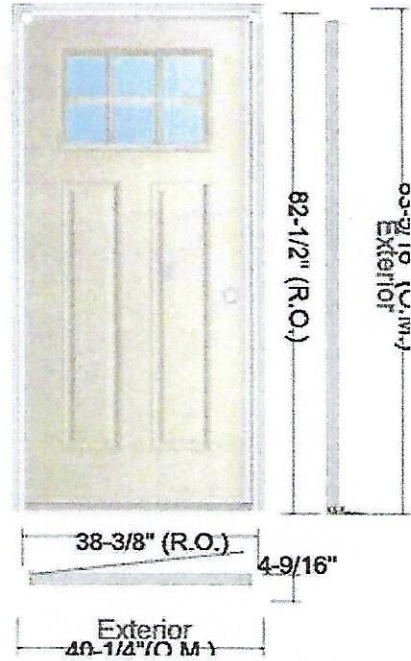

Phone 1:
Phone 2:
Fax:
Contact:

Job Name:

Specifications

U.D. = 37-5/8" x 82"; R.O. = 38-3/8" x 82-1/2"
O.M. Of Exterior Trim = 40-1/4" x 83-5/16"

Image is viewed from Exterior!

Lead Time: Stock (Call to verify)

Item Description	Qty	Price	Total
3' 0" x 6' 8" S608-SDLLE Smooth-Star Fiberglass Door w/Simulated Divided Lite Low E Glass - Left Hand Inswing (Ogee 1-1/8" SDL)	1		
2-3/4" Backset - Single Bore w/Mortised Edge Latch Prep	1		
Set of Ball Bearing - Satin Brass Hinges	1		
Primed DuraFrame Wood Frame - 4-9/16" Jamb w/Brickmould Exterior Trim (Applied) w/Satin Brass Adjustable Security Strike Plate	1		
Compression Weatherstrip	1		
Composite Adjustable - Mill Finish Sill	1		
Item Total			