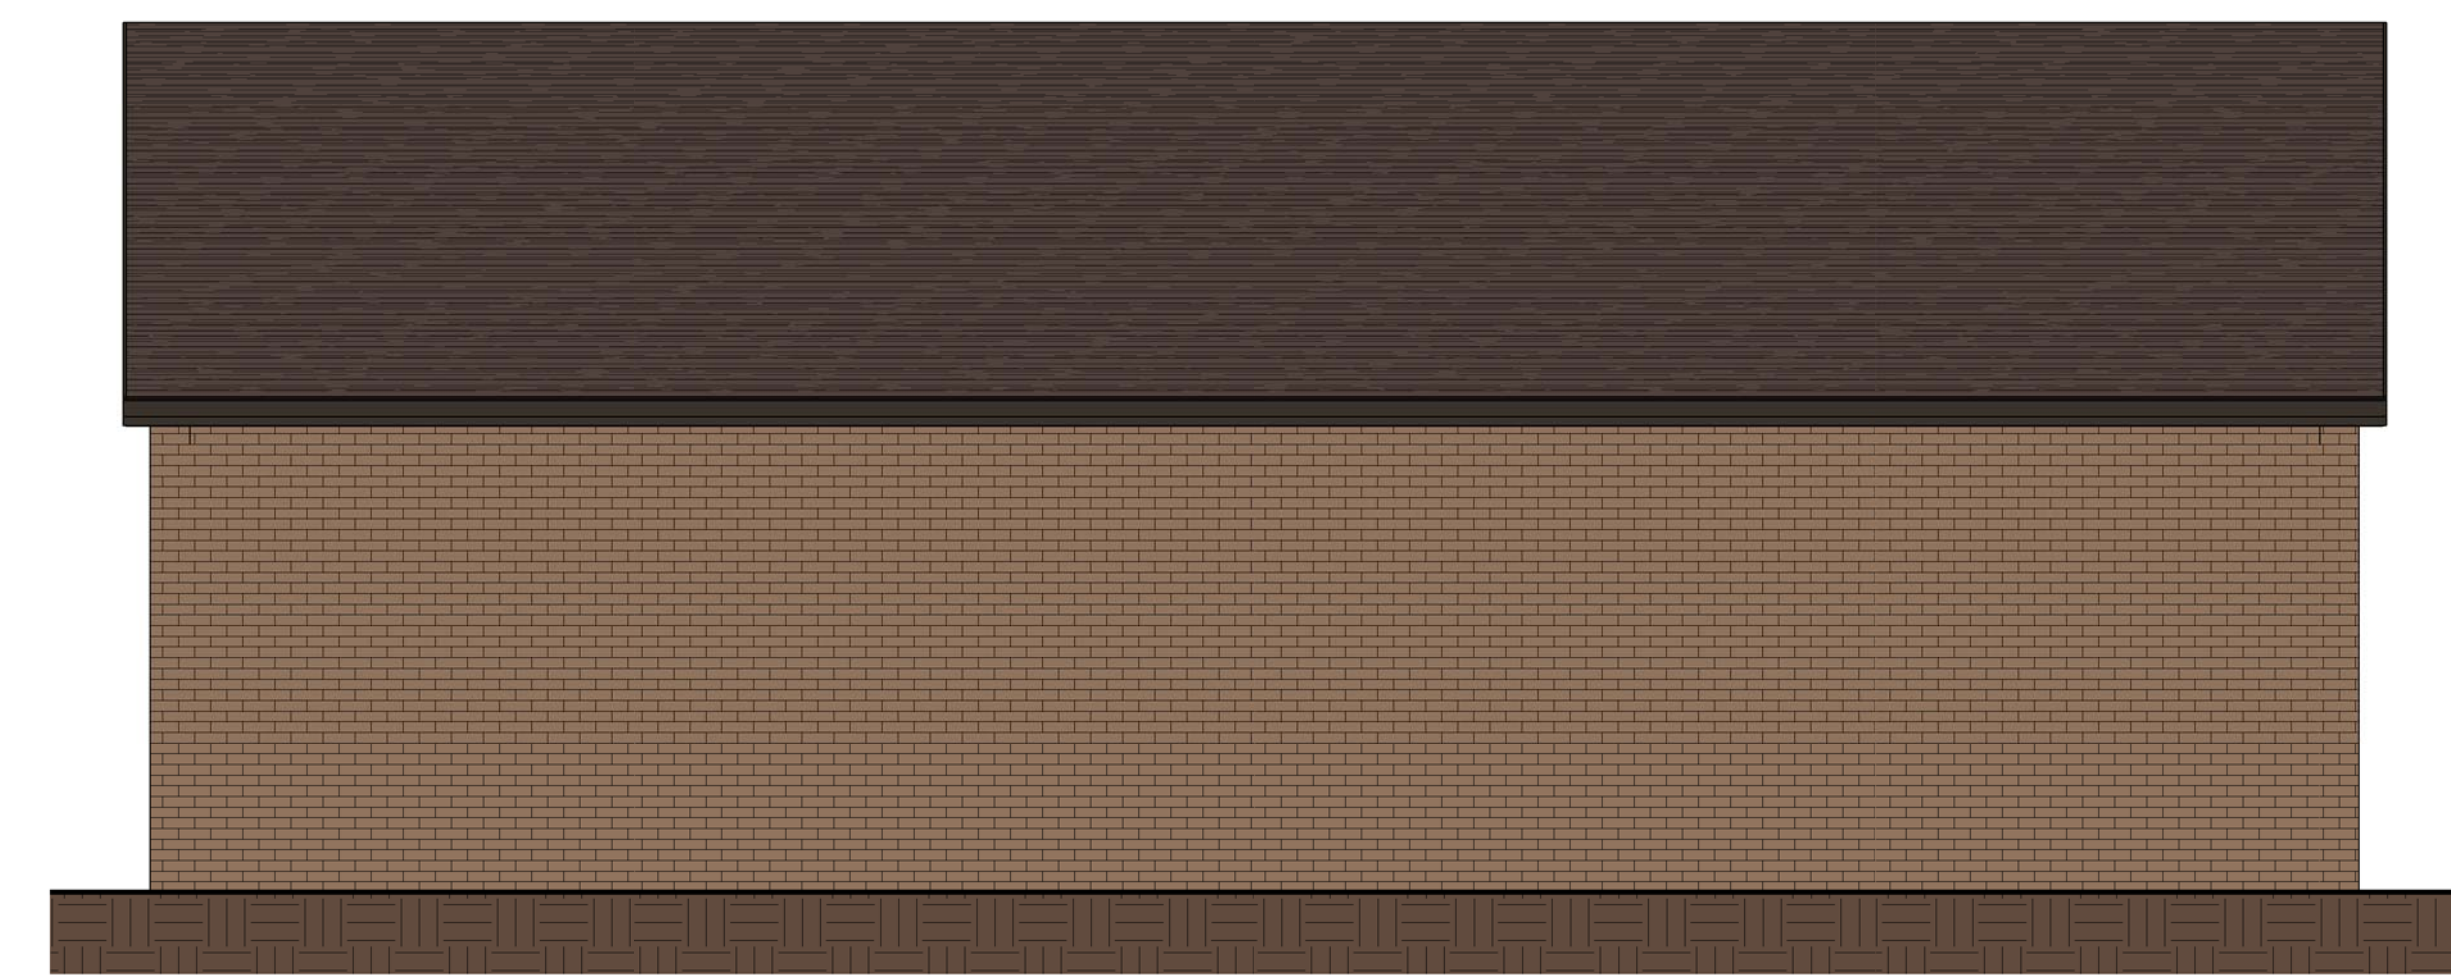

PROPOSED BUILDING AND ADDITION FOR:  
**GREATER GALILEE MISSIONARY BAPTIST CHURCH**  
 2432 TEUTONIA AVENUE • MILWAUKEE, WI 53206

PROFESSIONAL SEAL

**PRELIMINARY DATES**  
 FEB. 14, 2017

**NOT FOR CONSTRUCTION**

**SHEET INFORMATION**

ENLARGED PLANS

SHEET NUMBER

**A5.0**

3 GARAGE - SIDE  
 A5.0 SCALE: 1/4" = 1'-0"

1 GARAGE - FRONT  
 A5.0 SCALE: 1/4" = 1'-0"

2 GARAGE - BACK  
 A5.0 SCALE: 1/4" = 1'-0"