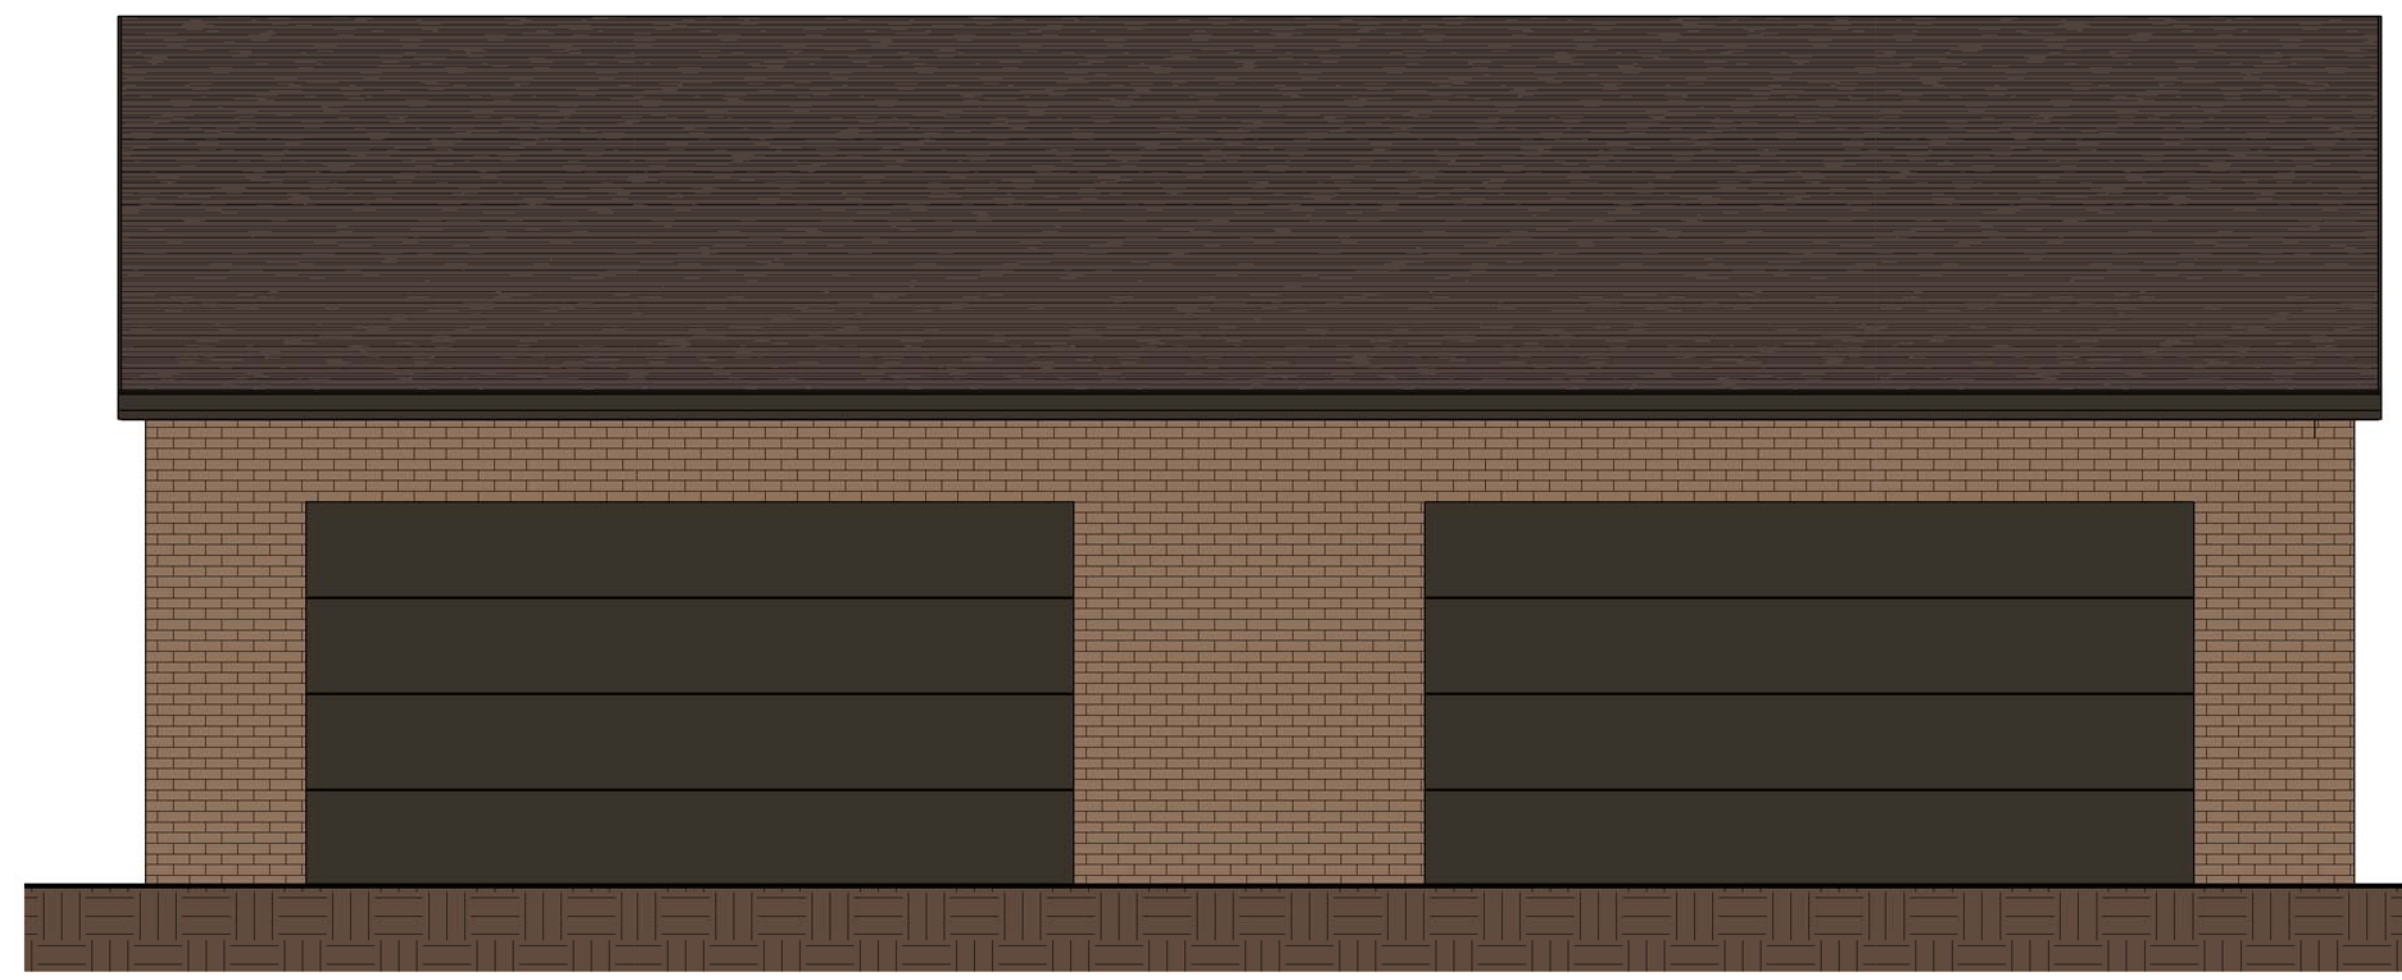

PROPOSED BUILDING AND ADDITION FOR:  
**GREATER GALILEE MISSIONARY BAPTIST CHURCH**  
 2432 TEUTONIA AVENUE • MILWAUKEE, WI 53206

PROFESSIONAL SEAL

**PRELIMINARY DATES**  
 FEB. 14, 2017

**NOT FOR CONSTRUCTION**

**SHEET INFORMATION**

ENLARGED PLANS

SHEET NUMBER

**A5.0**

3 GARAGE - SIDE  
 A5.0 SCALE: 1/4" = 1'-0"

1 GARAGE - FRONT  
 A5.0 SCALE: 1/4" = 1'-0"

2 GARAGE - BACK  
 A5.0 SCALE: 1/4" = 1'-0"