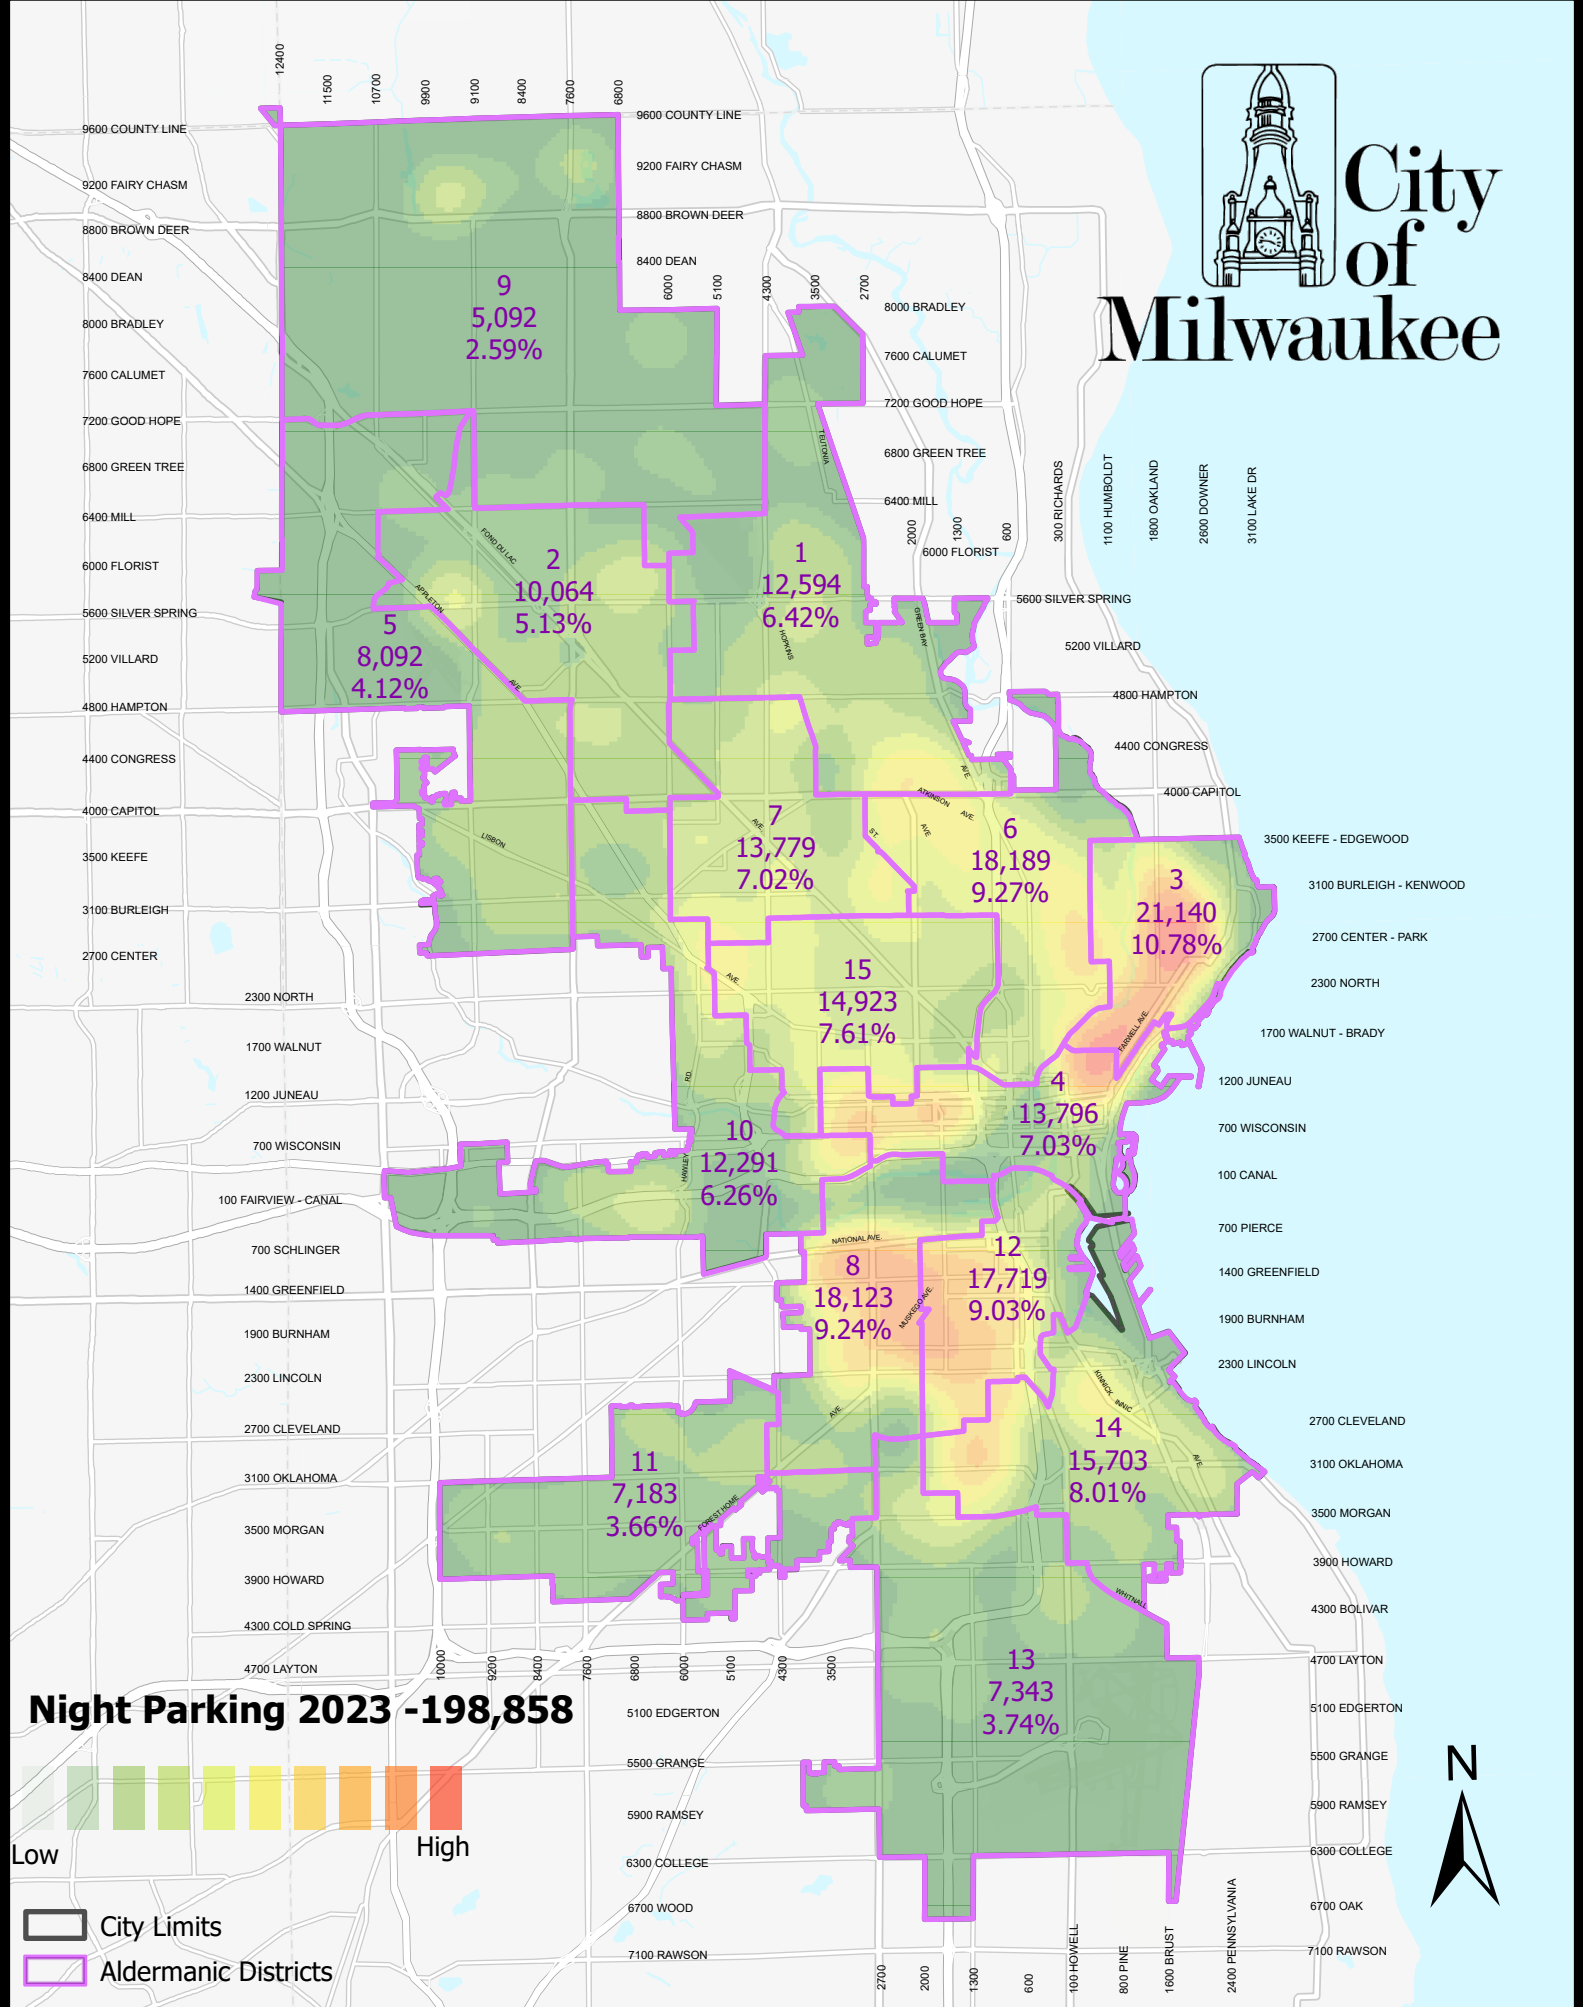

City of Milwaukee

Night Parking 2023 -198,858

City Limits
Aldermanic Districts