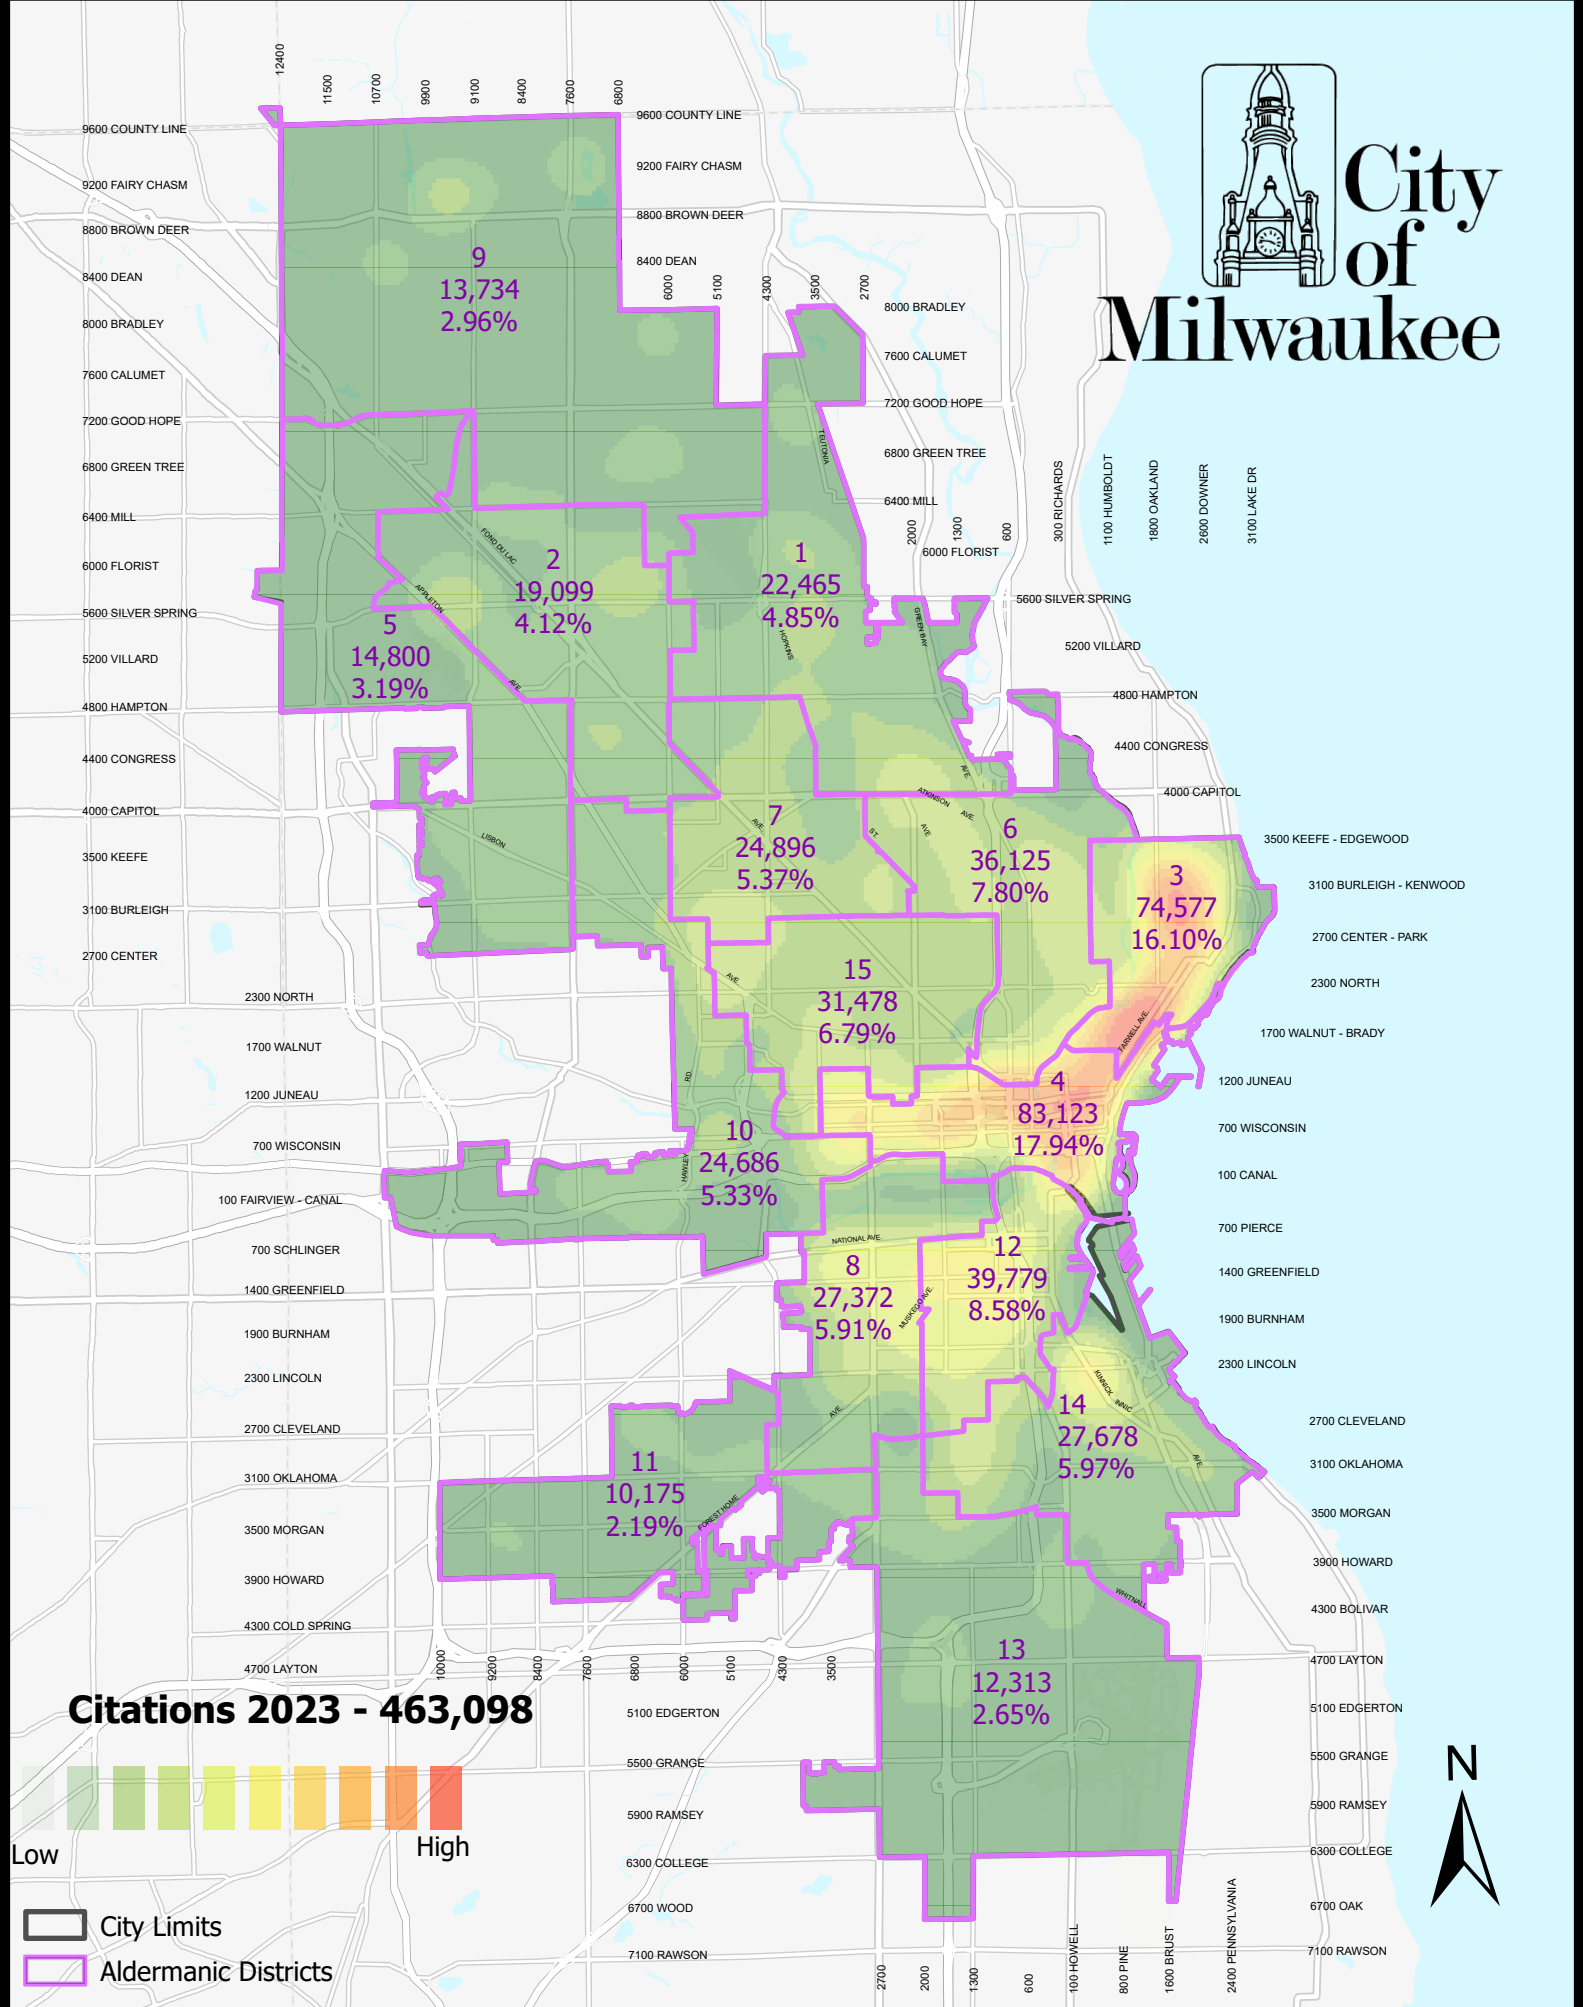

# City of Milwaukee

**Citations 2023 - 463,098**

City Limits

Aldermanic Districts