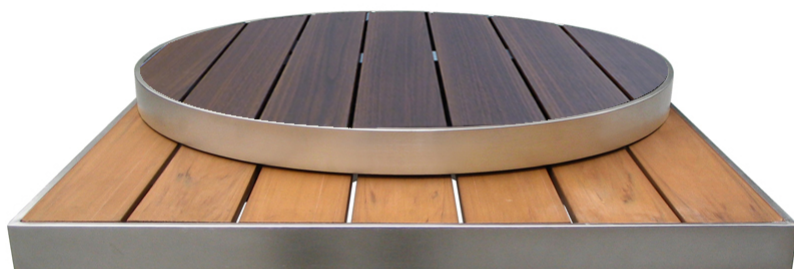

H	BW	Lbs
29.5"	26"	17

Outdoor/Indoor Table Base

Fits 28" - 36" DIA top / 24" -32" SQ top

*Table tops sold separately

Assembly Required: Yes

Quick Ship Finishes:

00 Polished Aluminum 24 Anitque Black

SHIPPING

Master Pack Quantity: 1

Master Pack Dimensions: 26"x26"x6"

Master Pack Weight: 22 Lbs.

Freight Class: 100

FOB: PA 17042

DETAILS

TS	Lbs
26"x30"	12

Outdoor Table Top