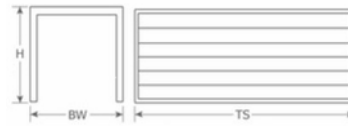

DETAILS

H	BW	TS	Lbs
29.5"	28"	72"x28"	35

Outdoor/Indoor Community Table

Top: Aluminum

Base: Aluminum

Assembly Required: Yes

SHIPPING

FOB: PA 17042

Quick Ship Finishes:

06

Brushed Aluminum + 401 Oak

06

Brushed Aluminum + 402 Wenge

24

A/Black + 400 Grey