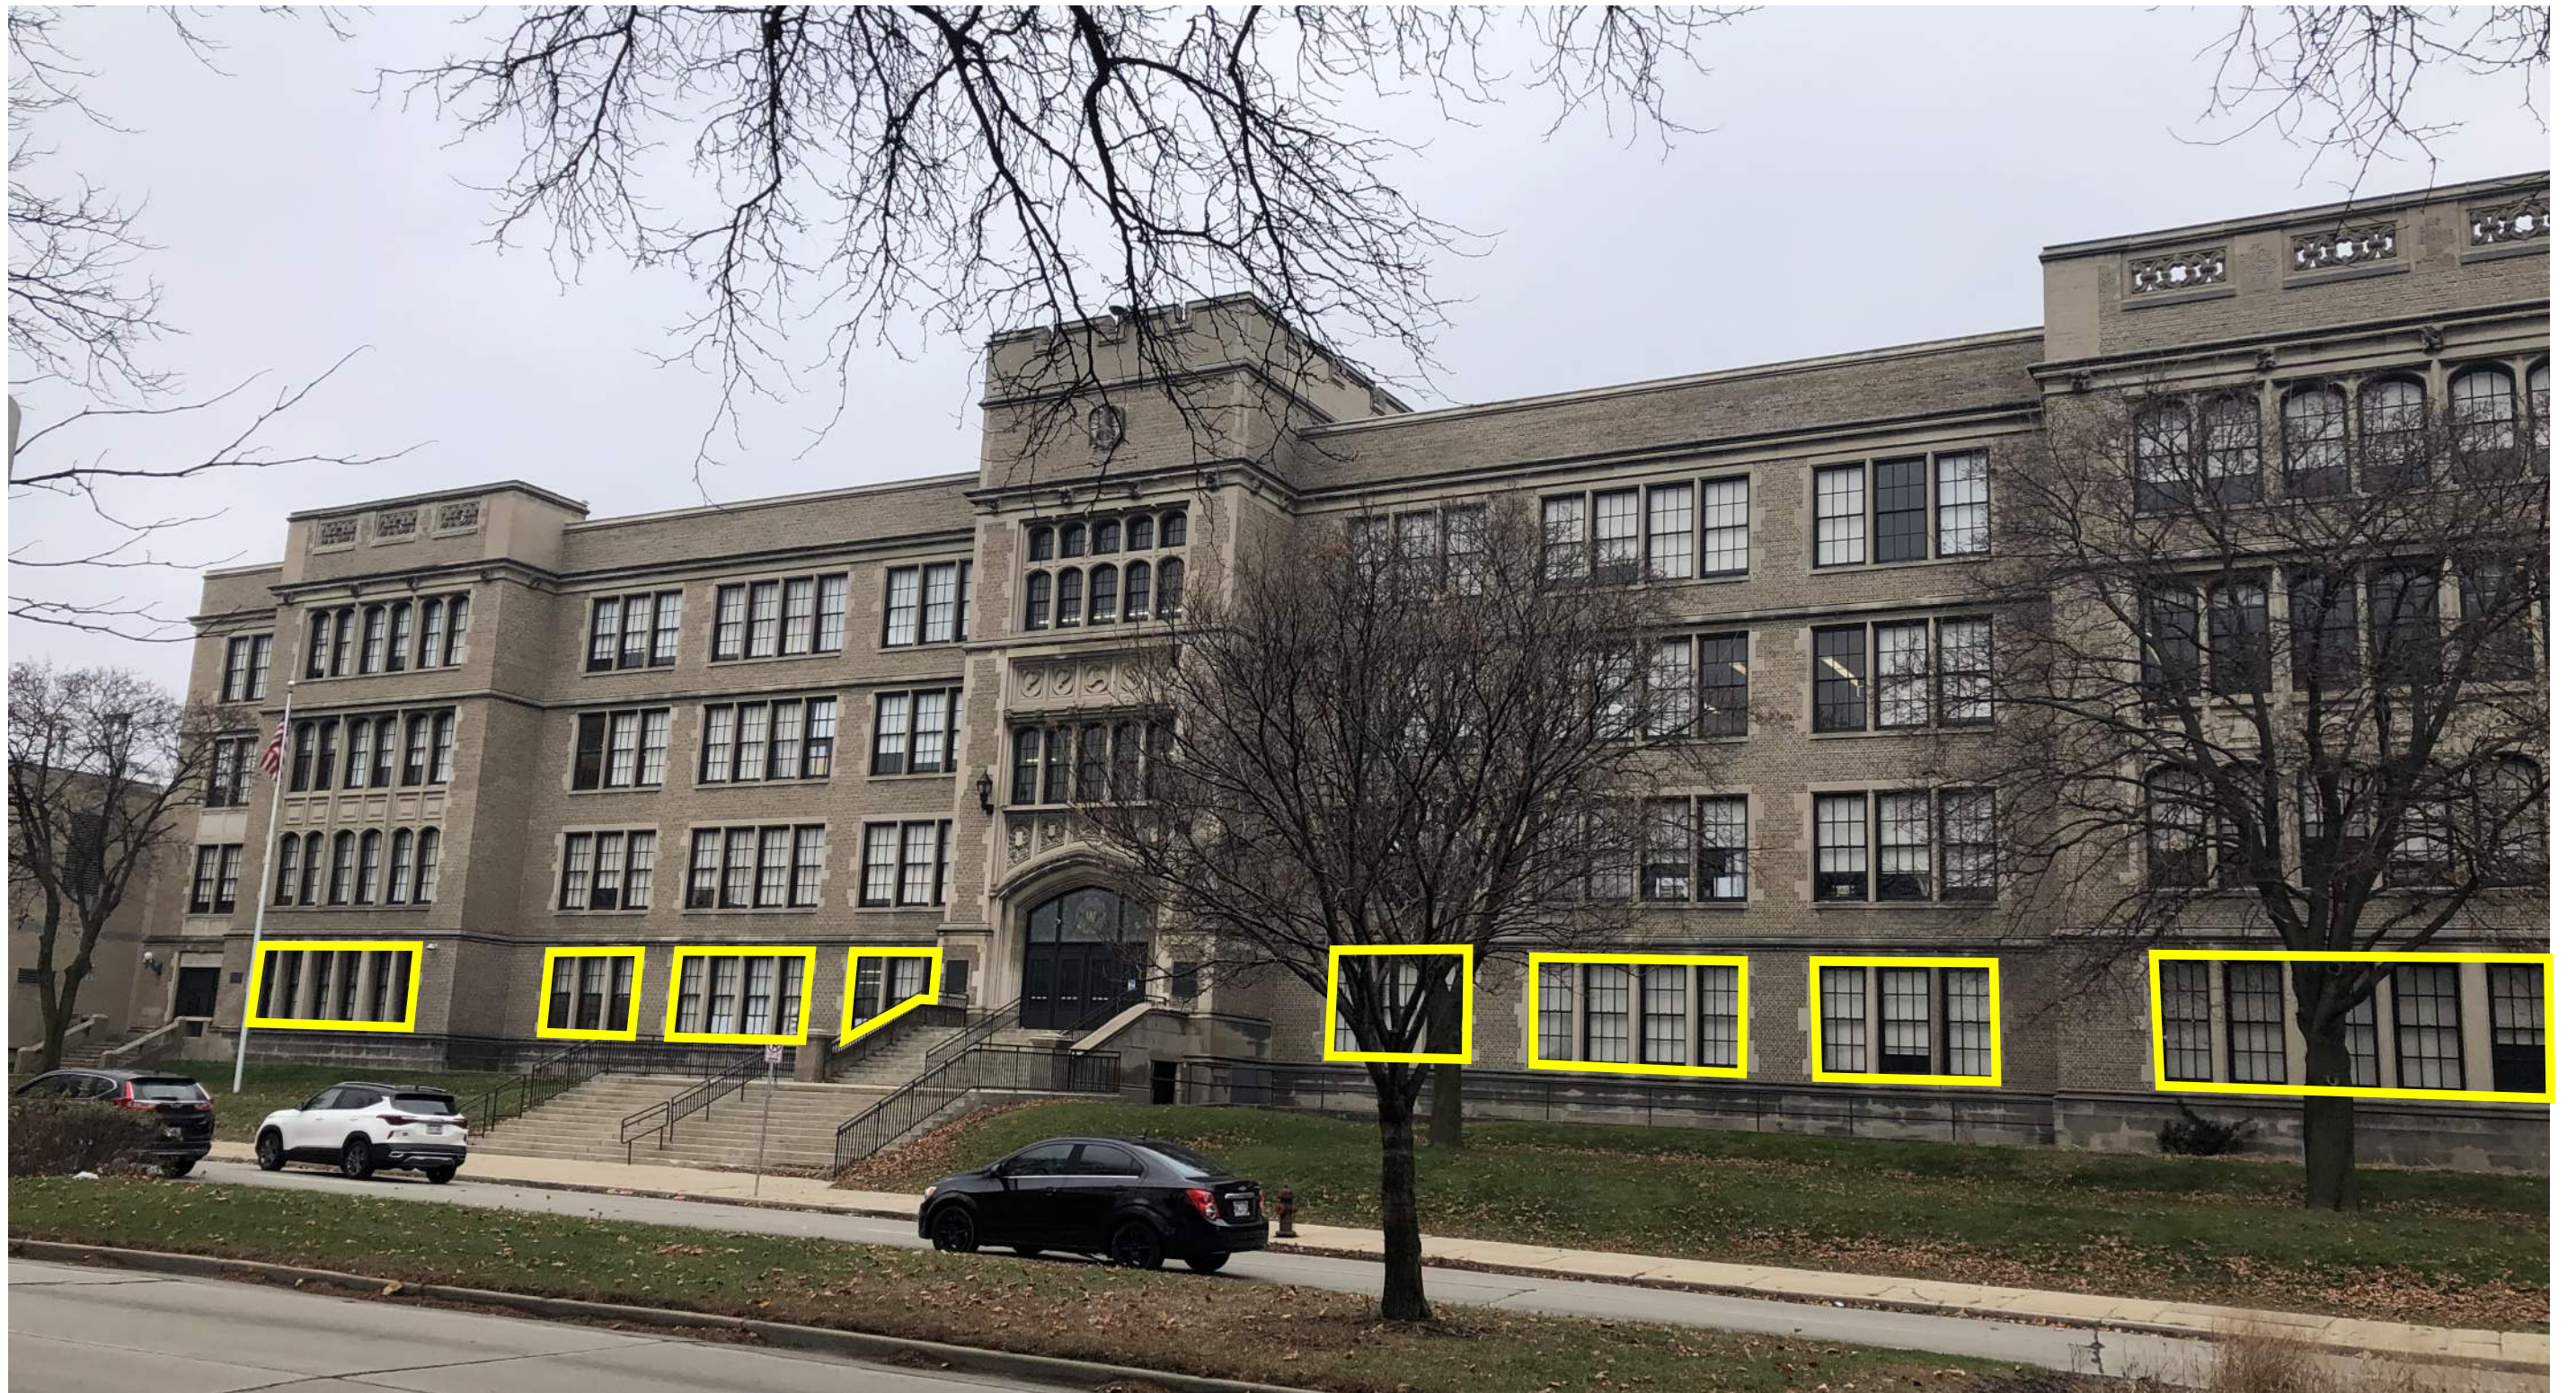

Washington: East Elevation Sherman Blvd

2525 N Sherman Blvd
Milwaukee, WI 53210

Location of Proposed Security Screens