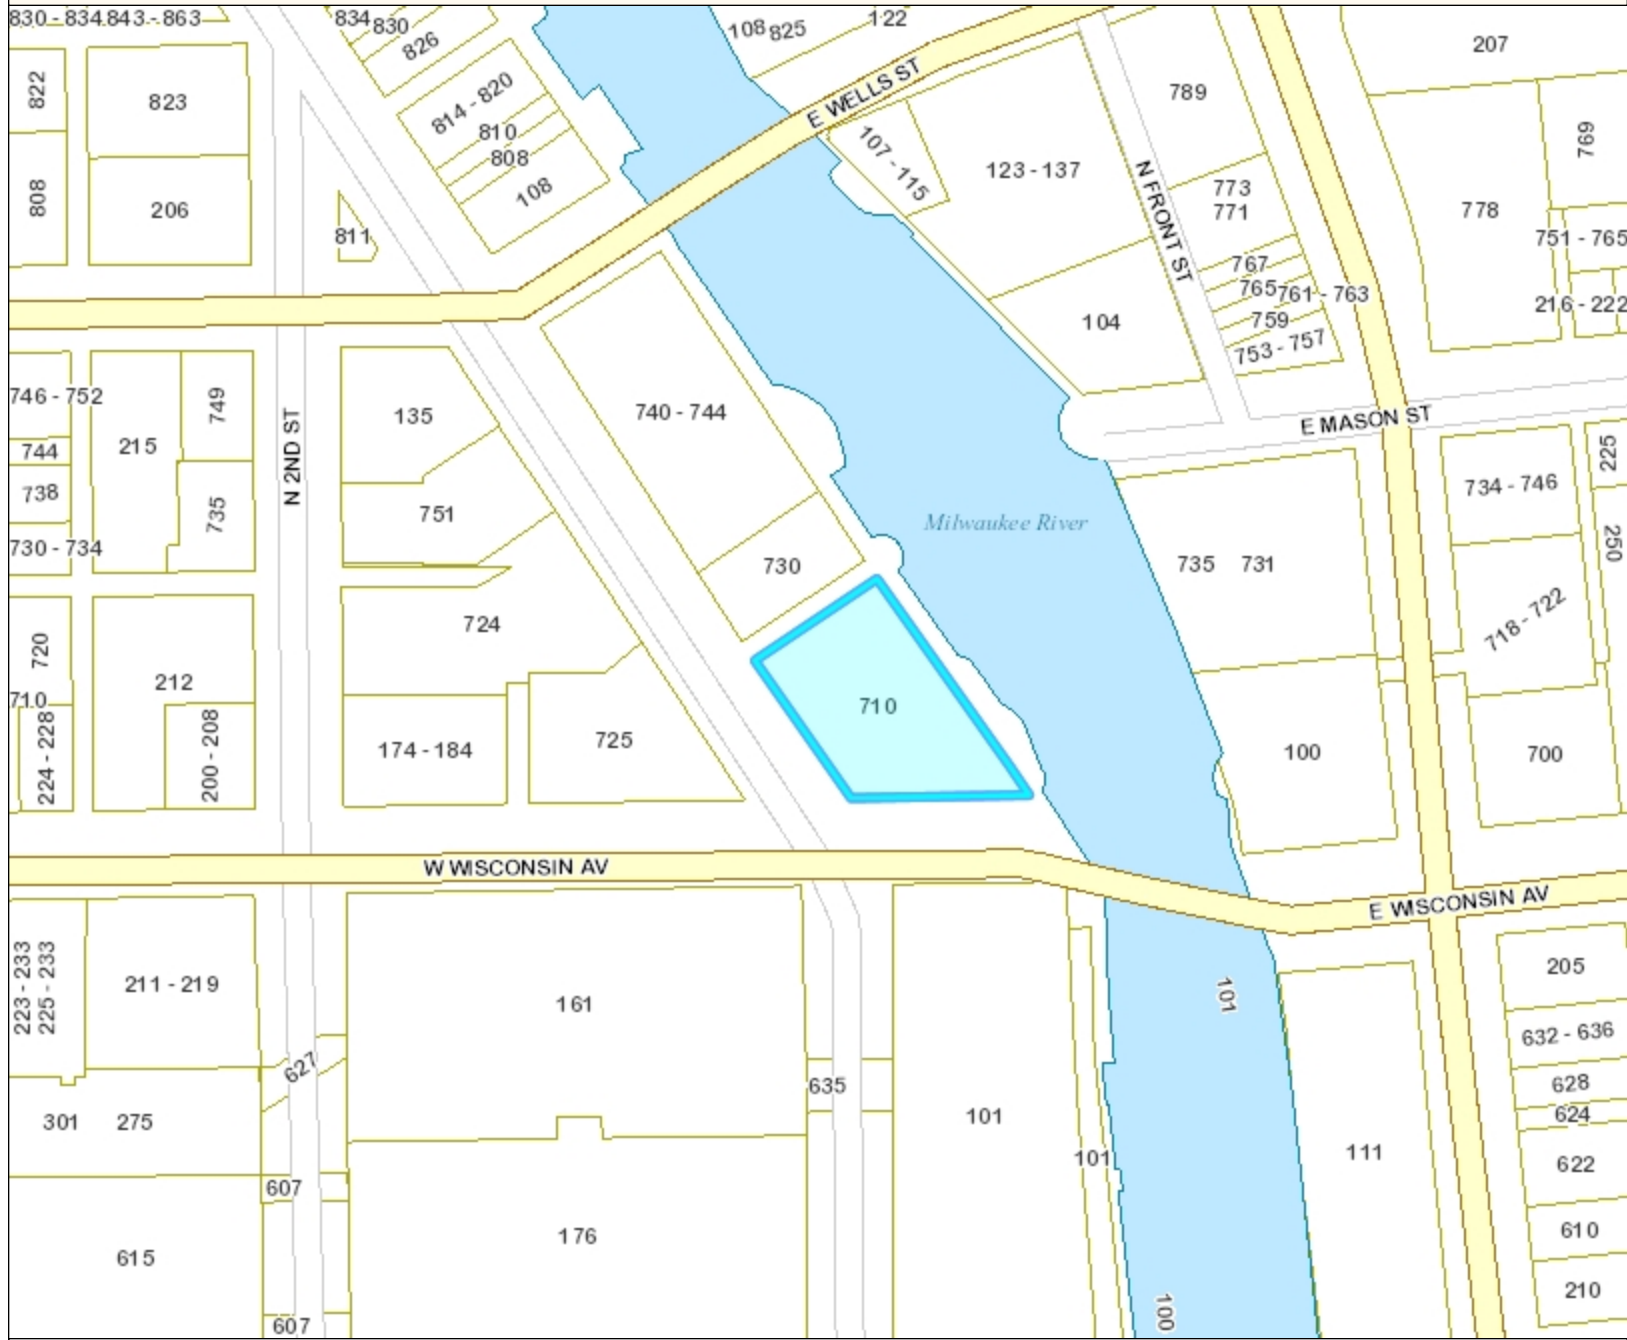

710 North Plankinton Avenue

City of Milwaukee, Wisconsin

- Legend -

- House numbers
- Street names 10,000
- City limits
- Freeways 4,000
 - Freeways
 - Exit ramps
 - Entry ramps
 - Ramps
- Major streets 4,000
- Streets 4,000
- Waterways
- Milwaukee Parcels