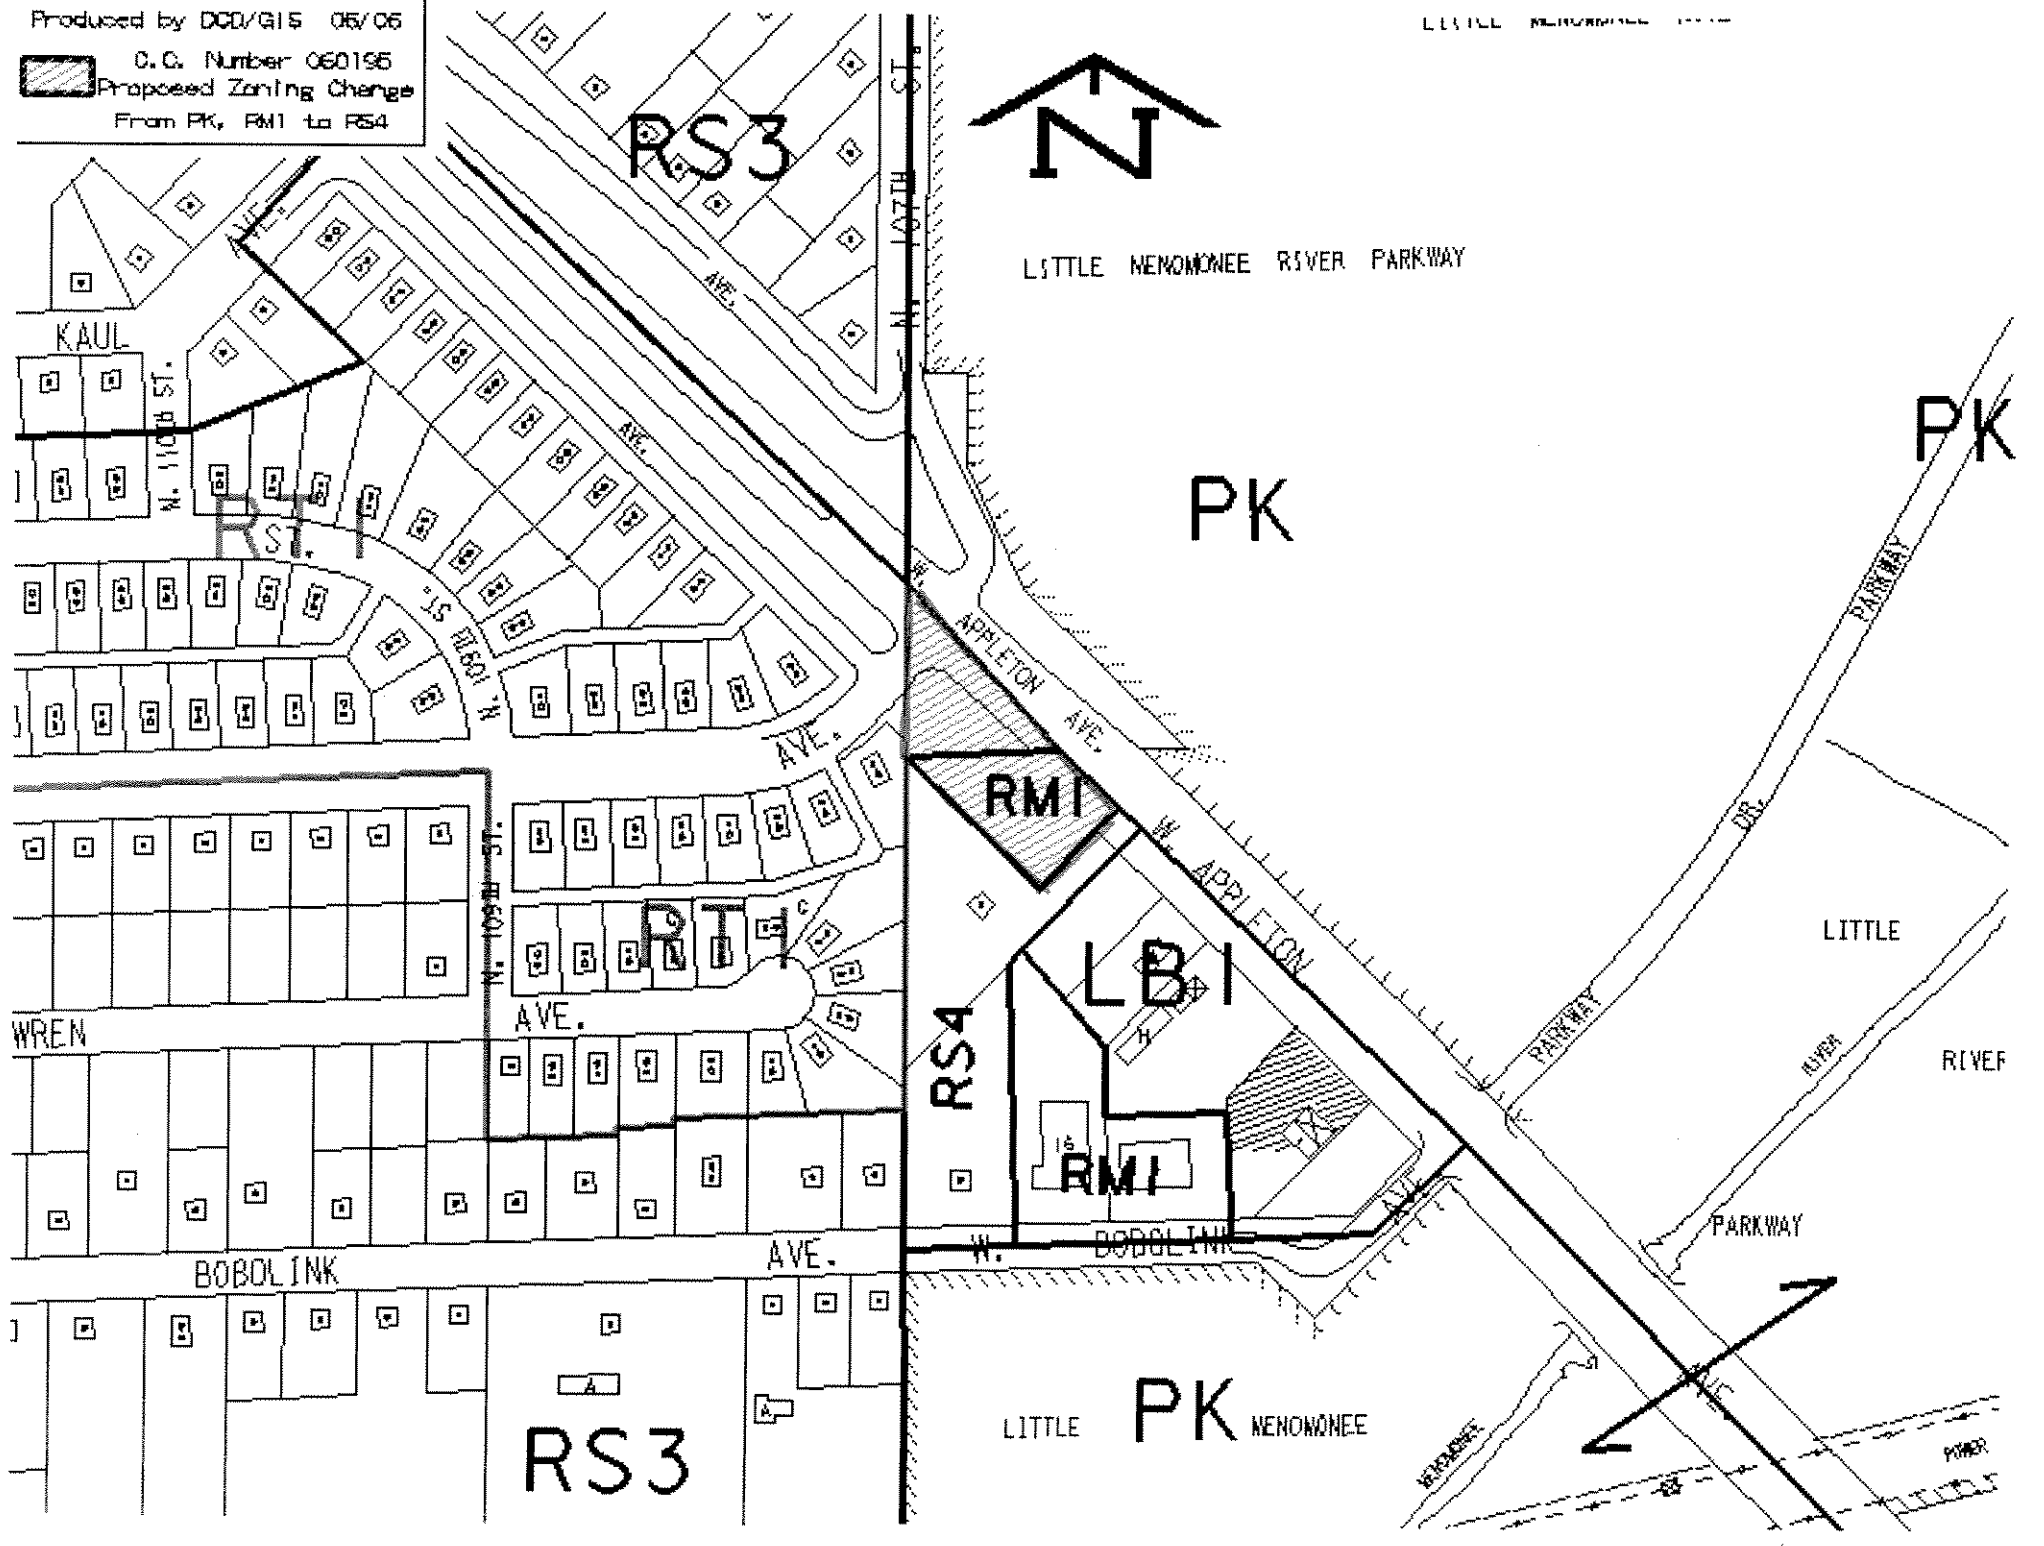

Produced by DCD/GIS 06/06
 C.C. Number 060195
 Proposed Zoning Change
 From PK, RM1 to RS4

LITTLE NEMOONEE RIVER PARKWAY

LITTLE NEMOONEE RIVER PARKWAY

PK

PK

RM1

LBI

RSA

RM1

RS3

LITTLE PK NEMOONEE

LITTLE

RIVER

PARKWAY

PARKWAY