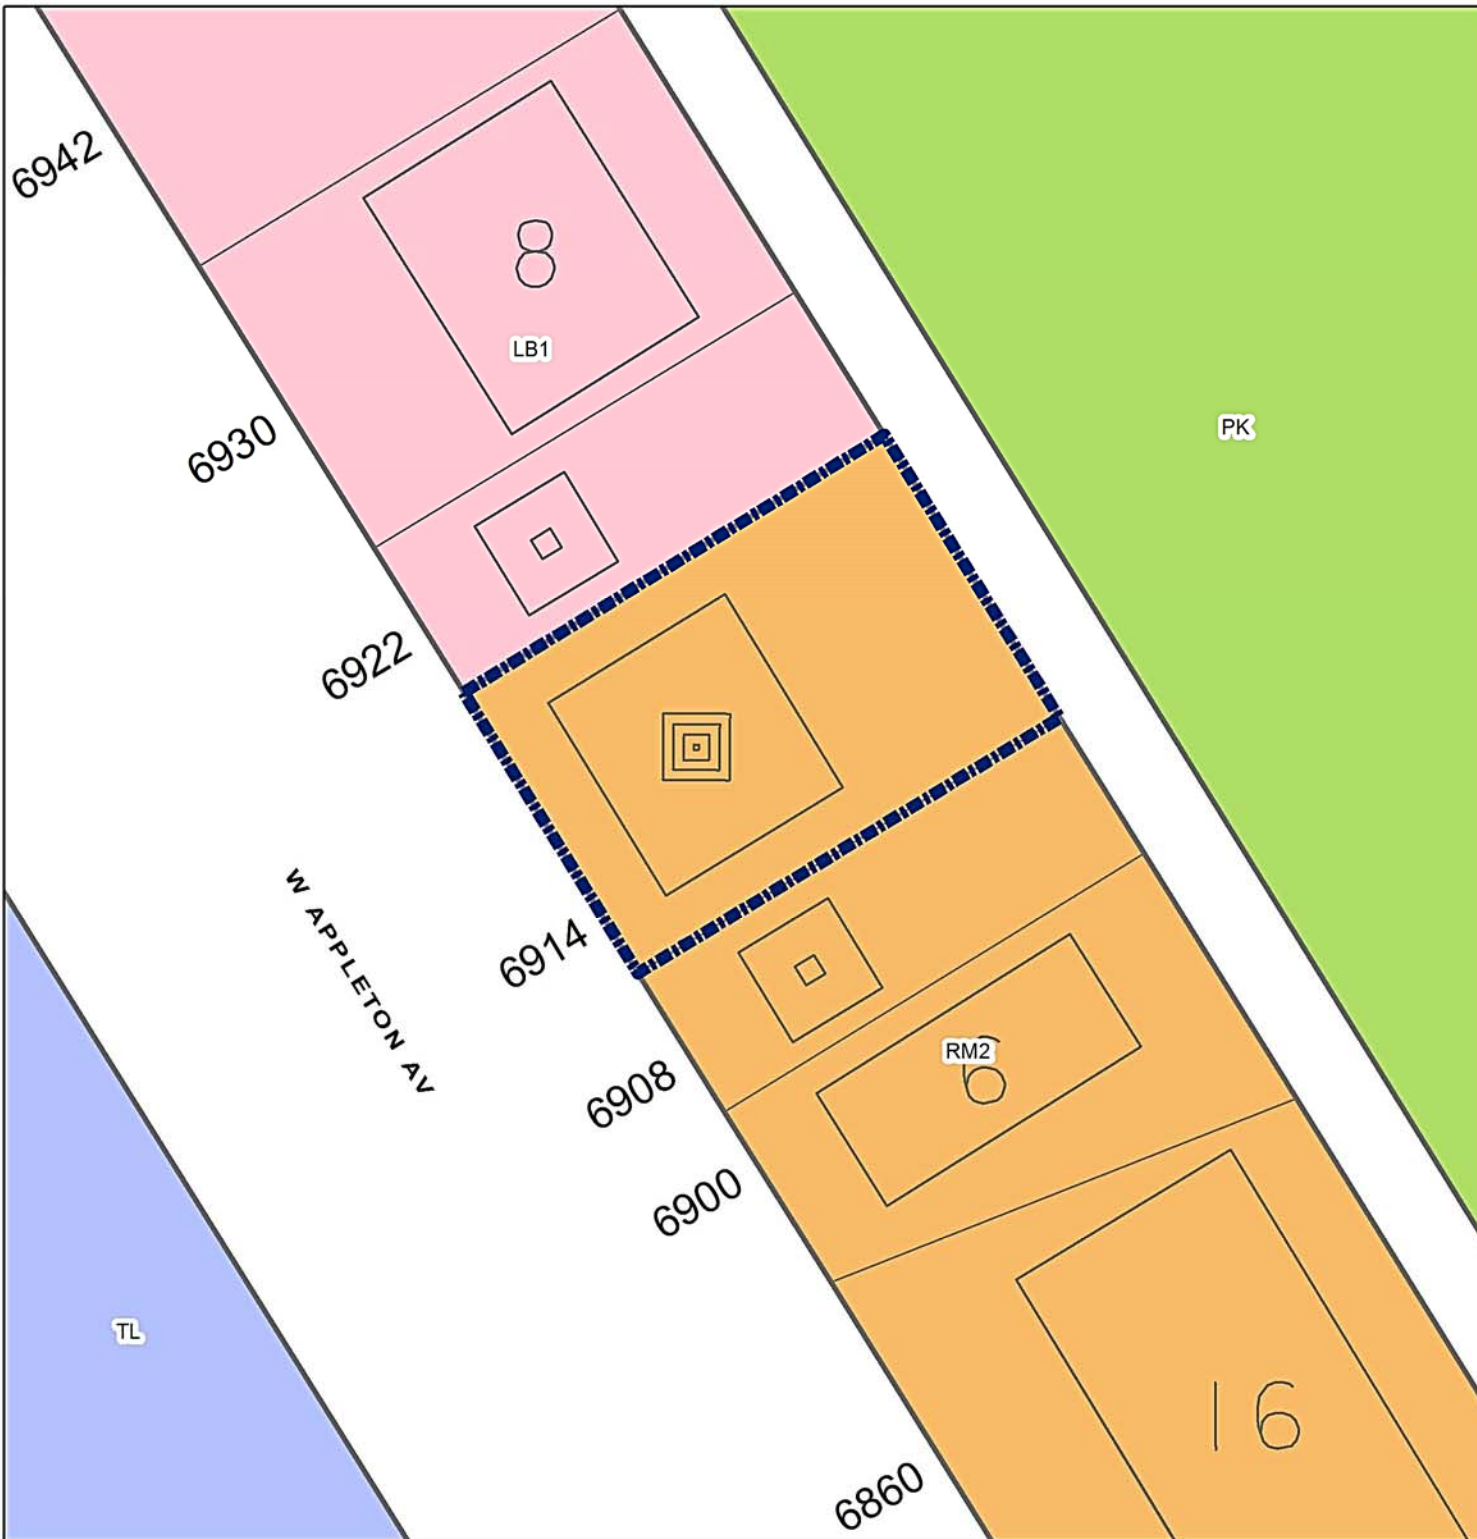

FN 141510  
Change in zoning from RM2 to LB1  
March 2015

### Legend

 Zoning Change Boundry

### Zoning