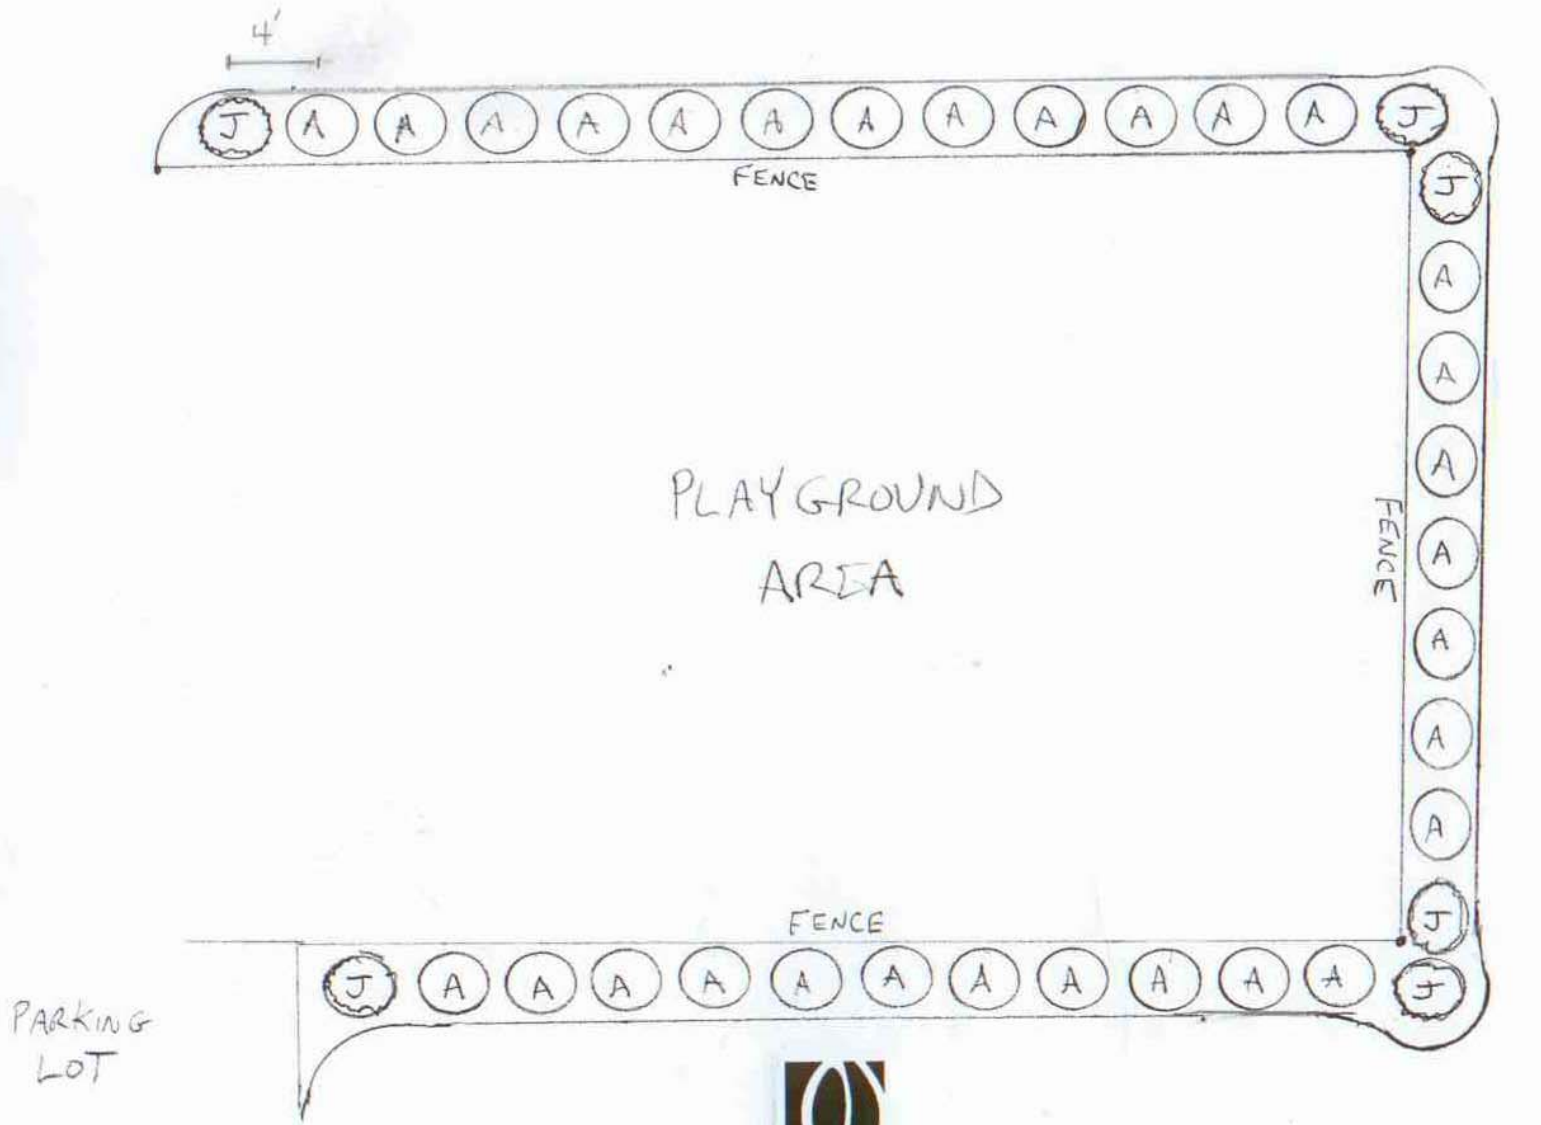

— *M*ILWAUKEE —

**HISTORIC
PRESERVATION
COMMISSION**

LIVING WITH HISTORY

2038 N. Bartlett

Fence and playlot

Holy Rosary Church

Complex Historic District

LITTLE LAD BERYNARY

E Winds

New play lot

Landscape Plan